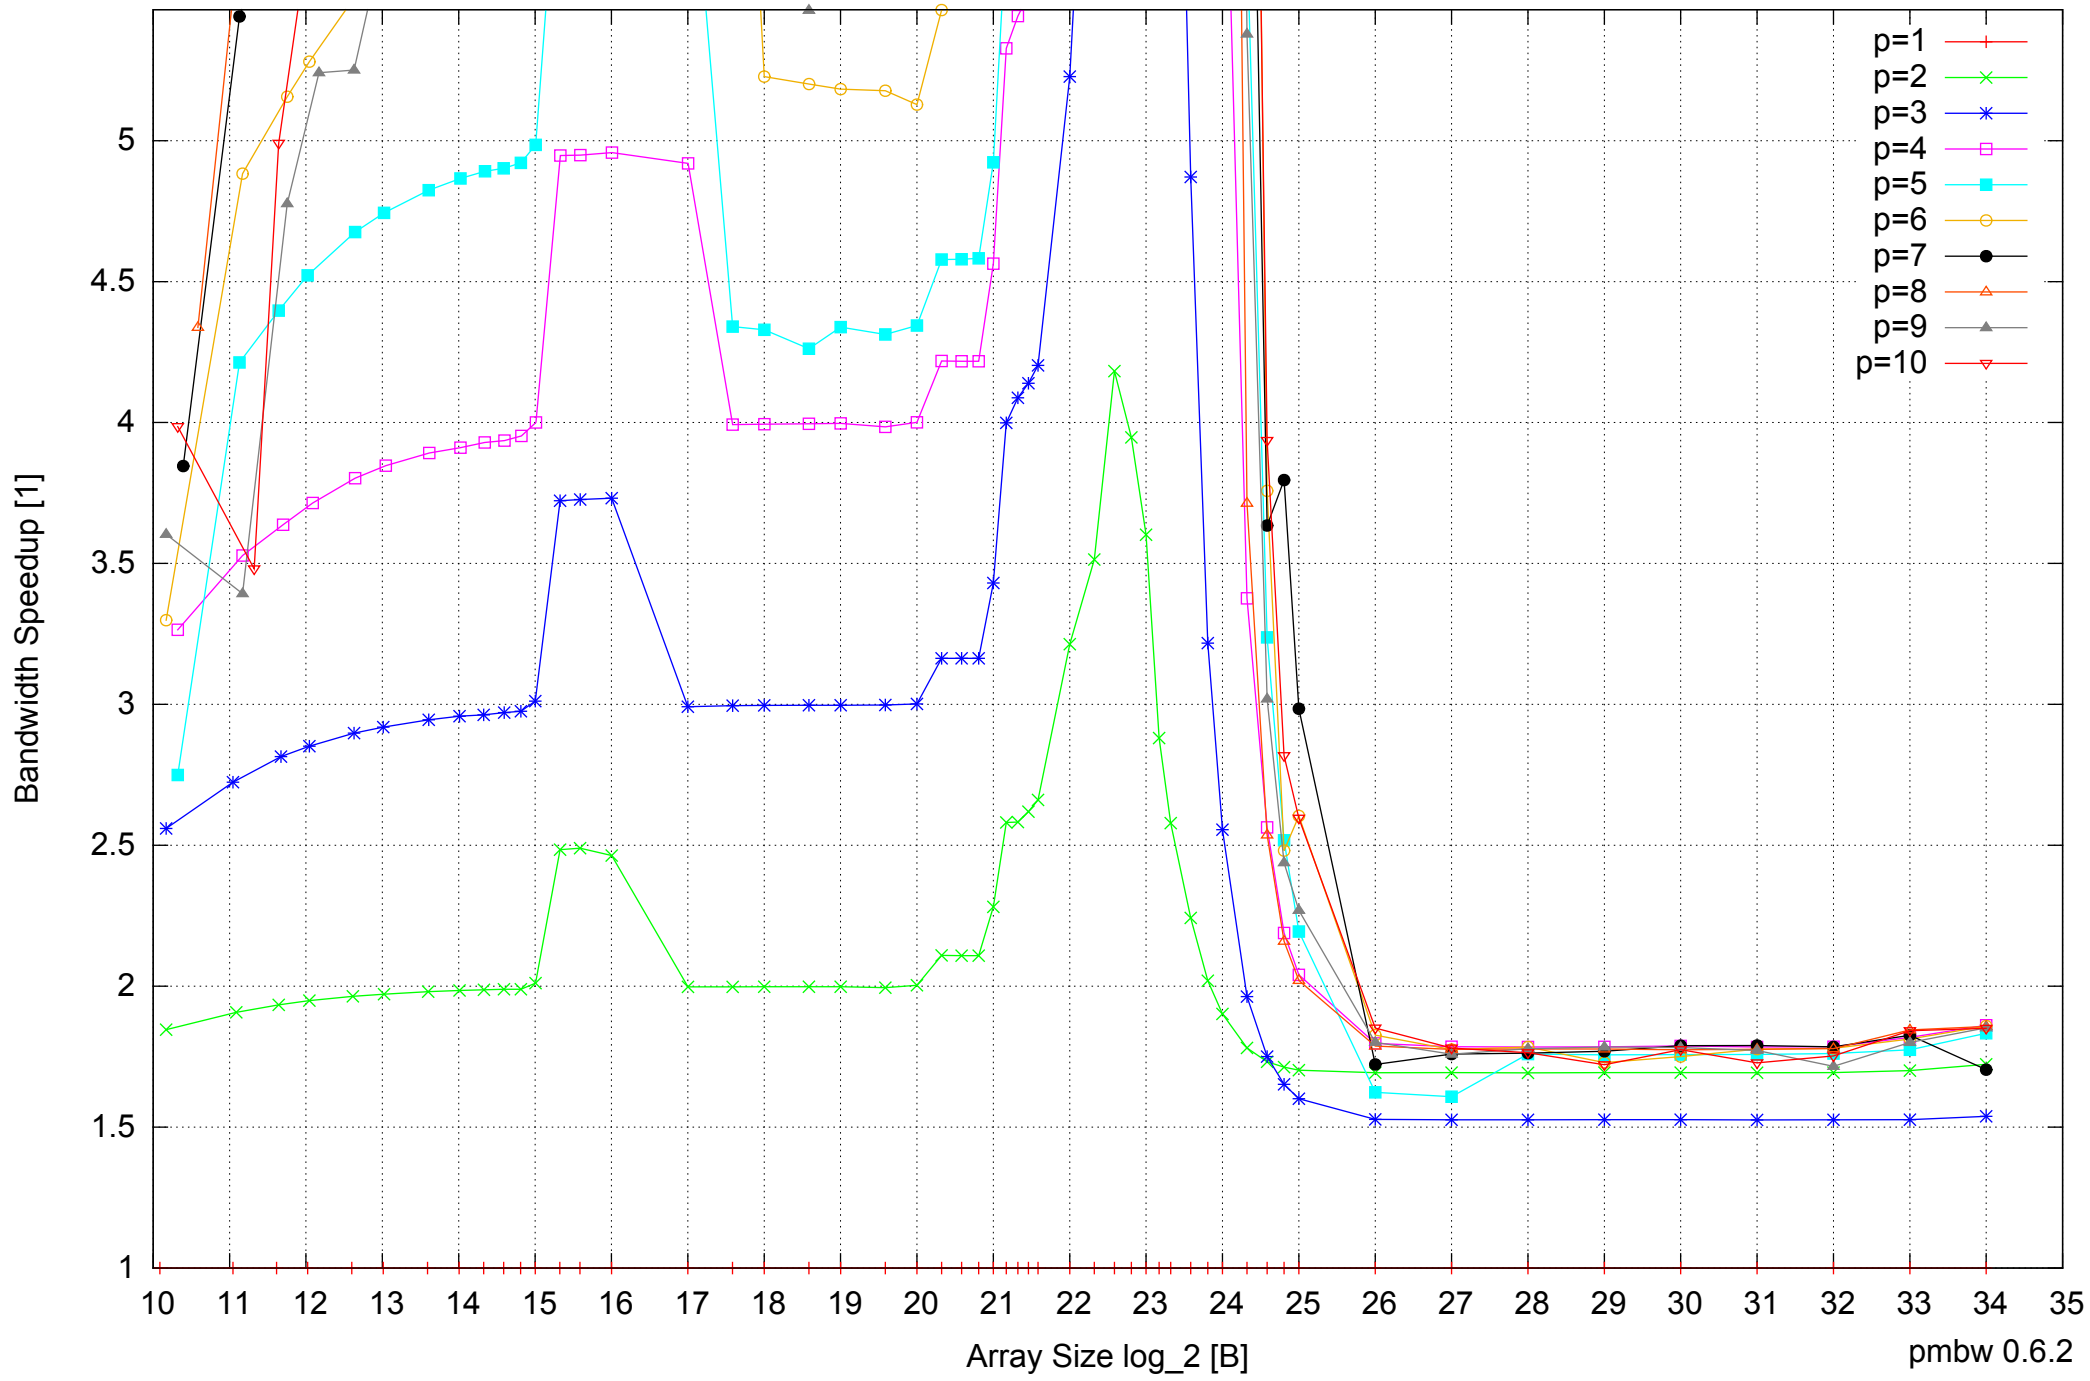

Intel Xeon X5355 24GB - Parallel Memory Bandwidth - ScanRead64IndexUnrollLoop

- p=1 +
- p=2 x
- p=3 \*
- p=4 □
- p=5 ■
- p=6 ○
- p=7 ●
- p=8 △
- p=9 ▲
- p=10 ▽

Intel Xeon X5355 24GB - Parallel Memory Access Time - ScanRead64IndexUnrollLoop

Intel Xeon X5355 24GB - Speedup of Parallel Memory Bandwidth - ScanRead64IndexUnrollLoop

Intel Xeon X5355 24GB - Speedup of Parallel Memory Bandwidth (enlarged) - ScanRead64IndexUnrollLoop

Intel Xeon X5355 24GB - Parallel Memory Bandwidth - ScanWrite32PtrSimpleLoop

Intel Xeon X5355 24GB - Speedup of Parallel Memory Bandwidth (enlarged) - ScanWrite32PtrSimpleLoop

Intel Xeon X5355 24GB - Parallel Memory Access Time - ScanWrite32PtrUnrollLoop

Intel Xeon X5355 24GB - Speedup of Parallel Memory Bandwidth (enlarged) - ScanWrite32PtrUnrollLoop