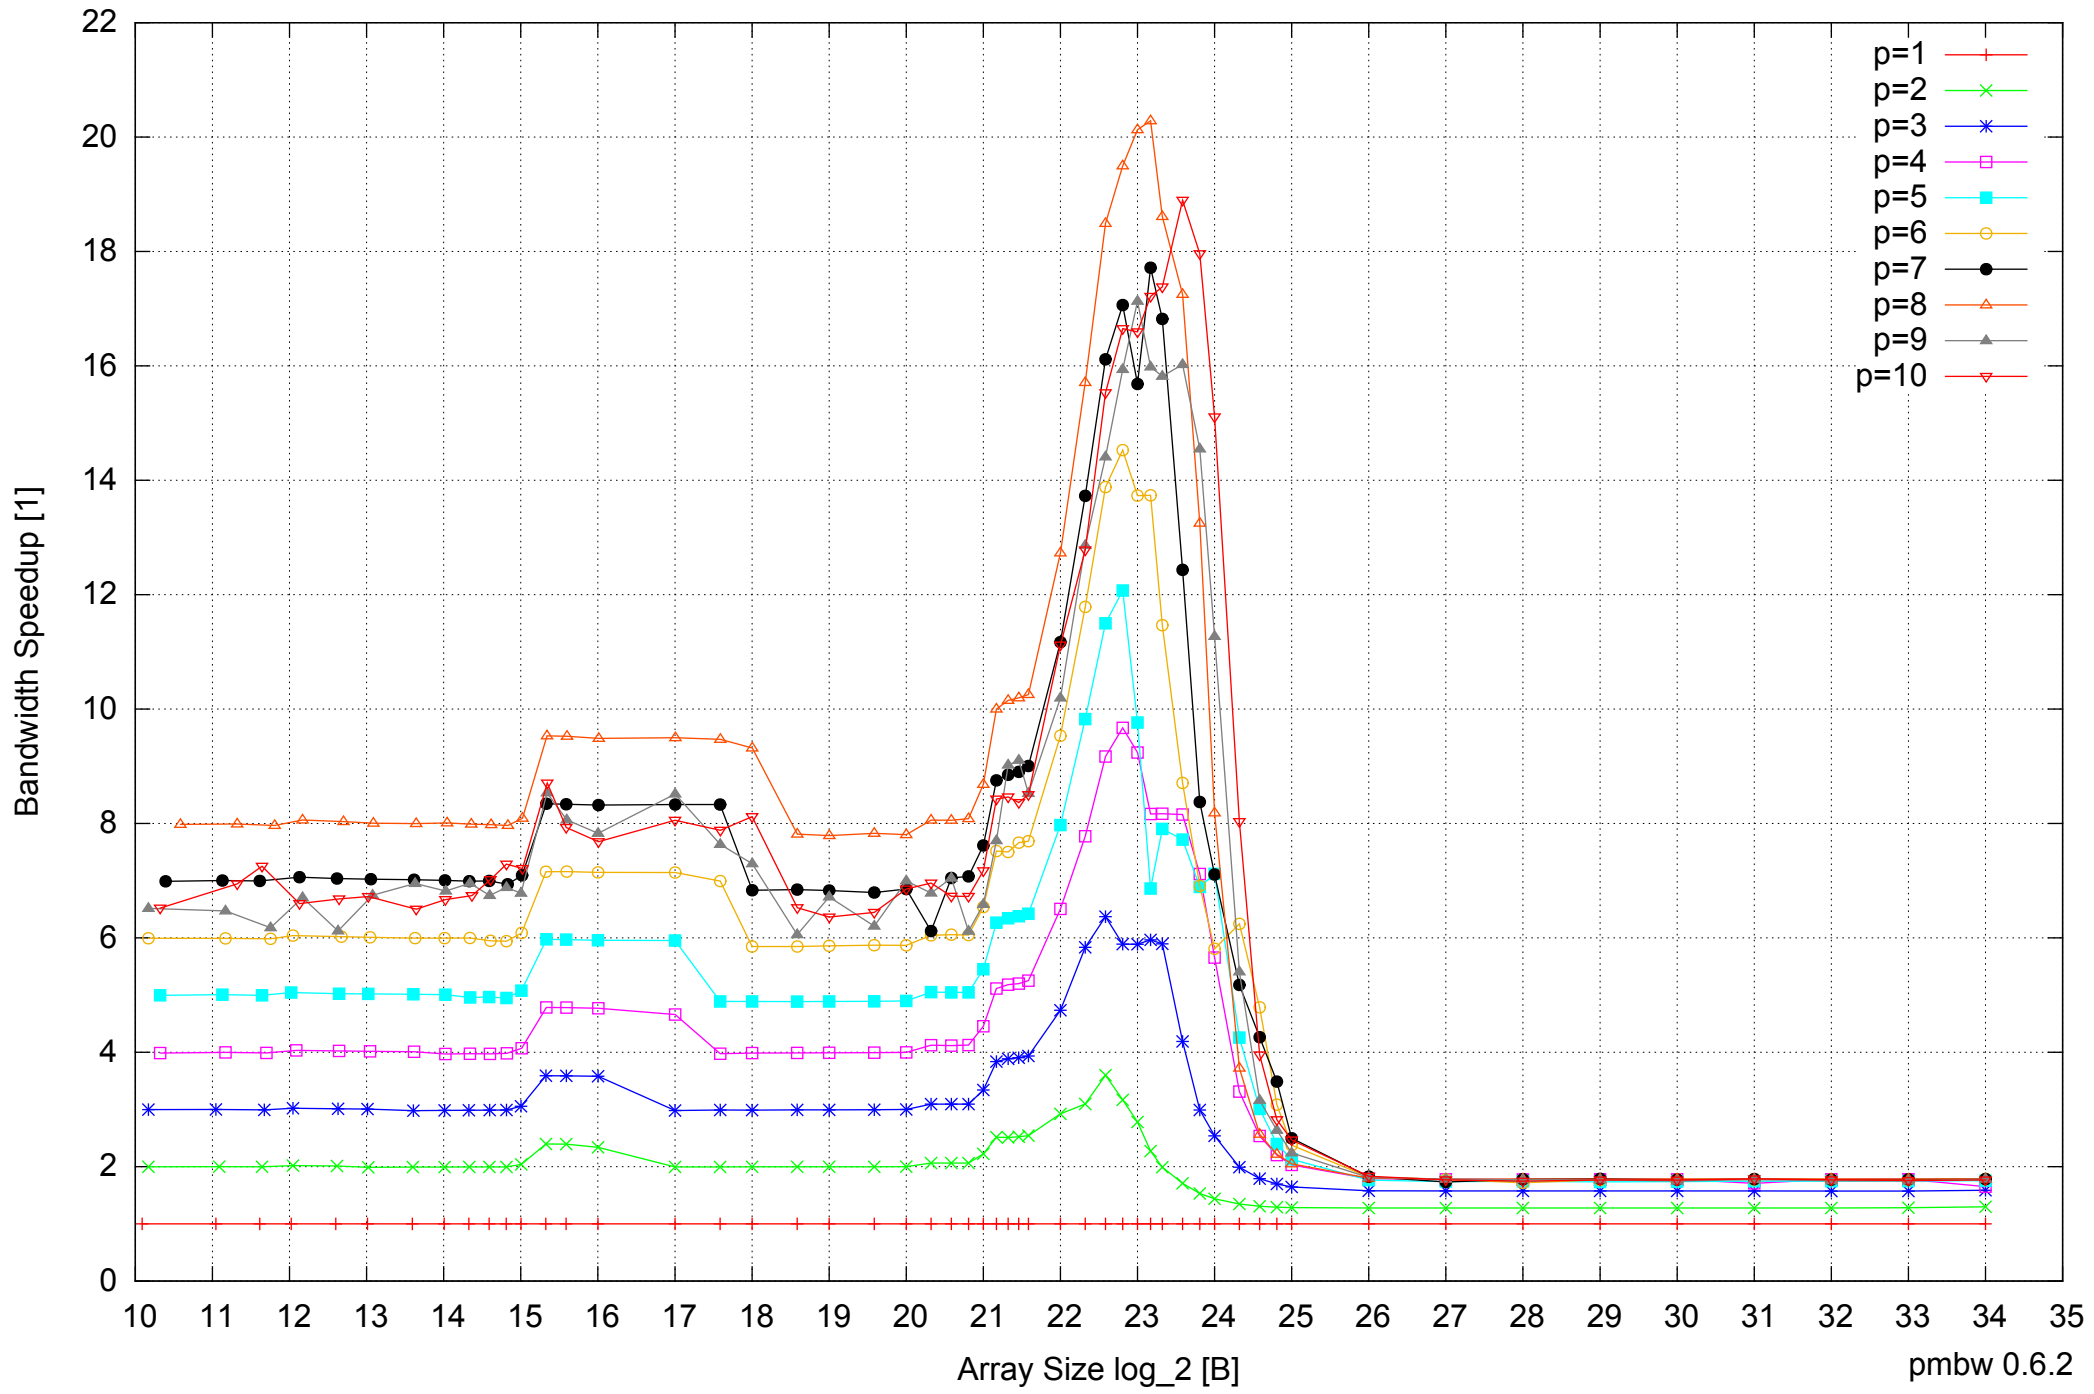

Intel Xeon X5355 24GB - Speedup of Parallel Memory Bandwidth - ScanRead32PtrUnrollLoop