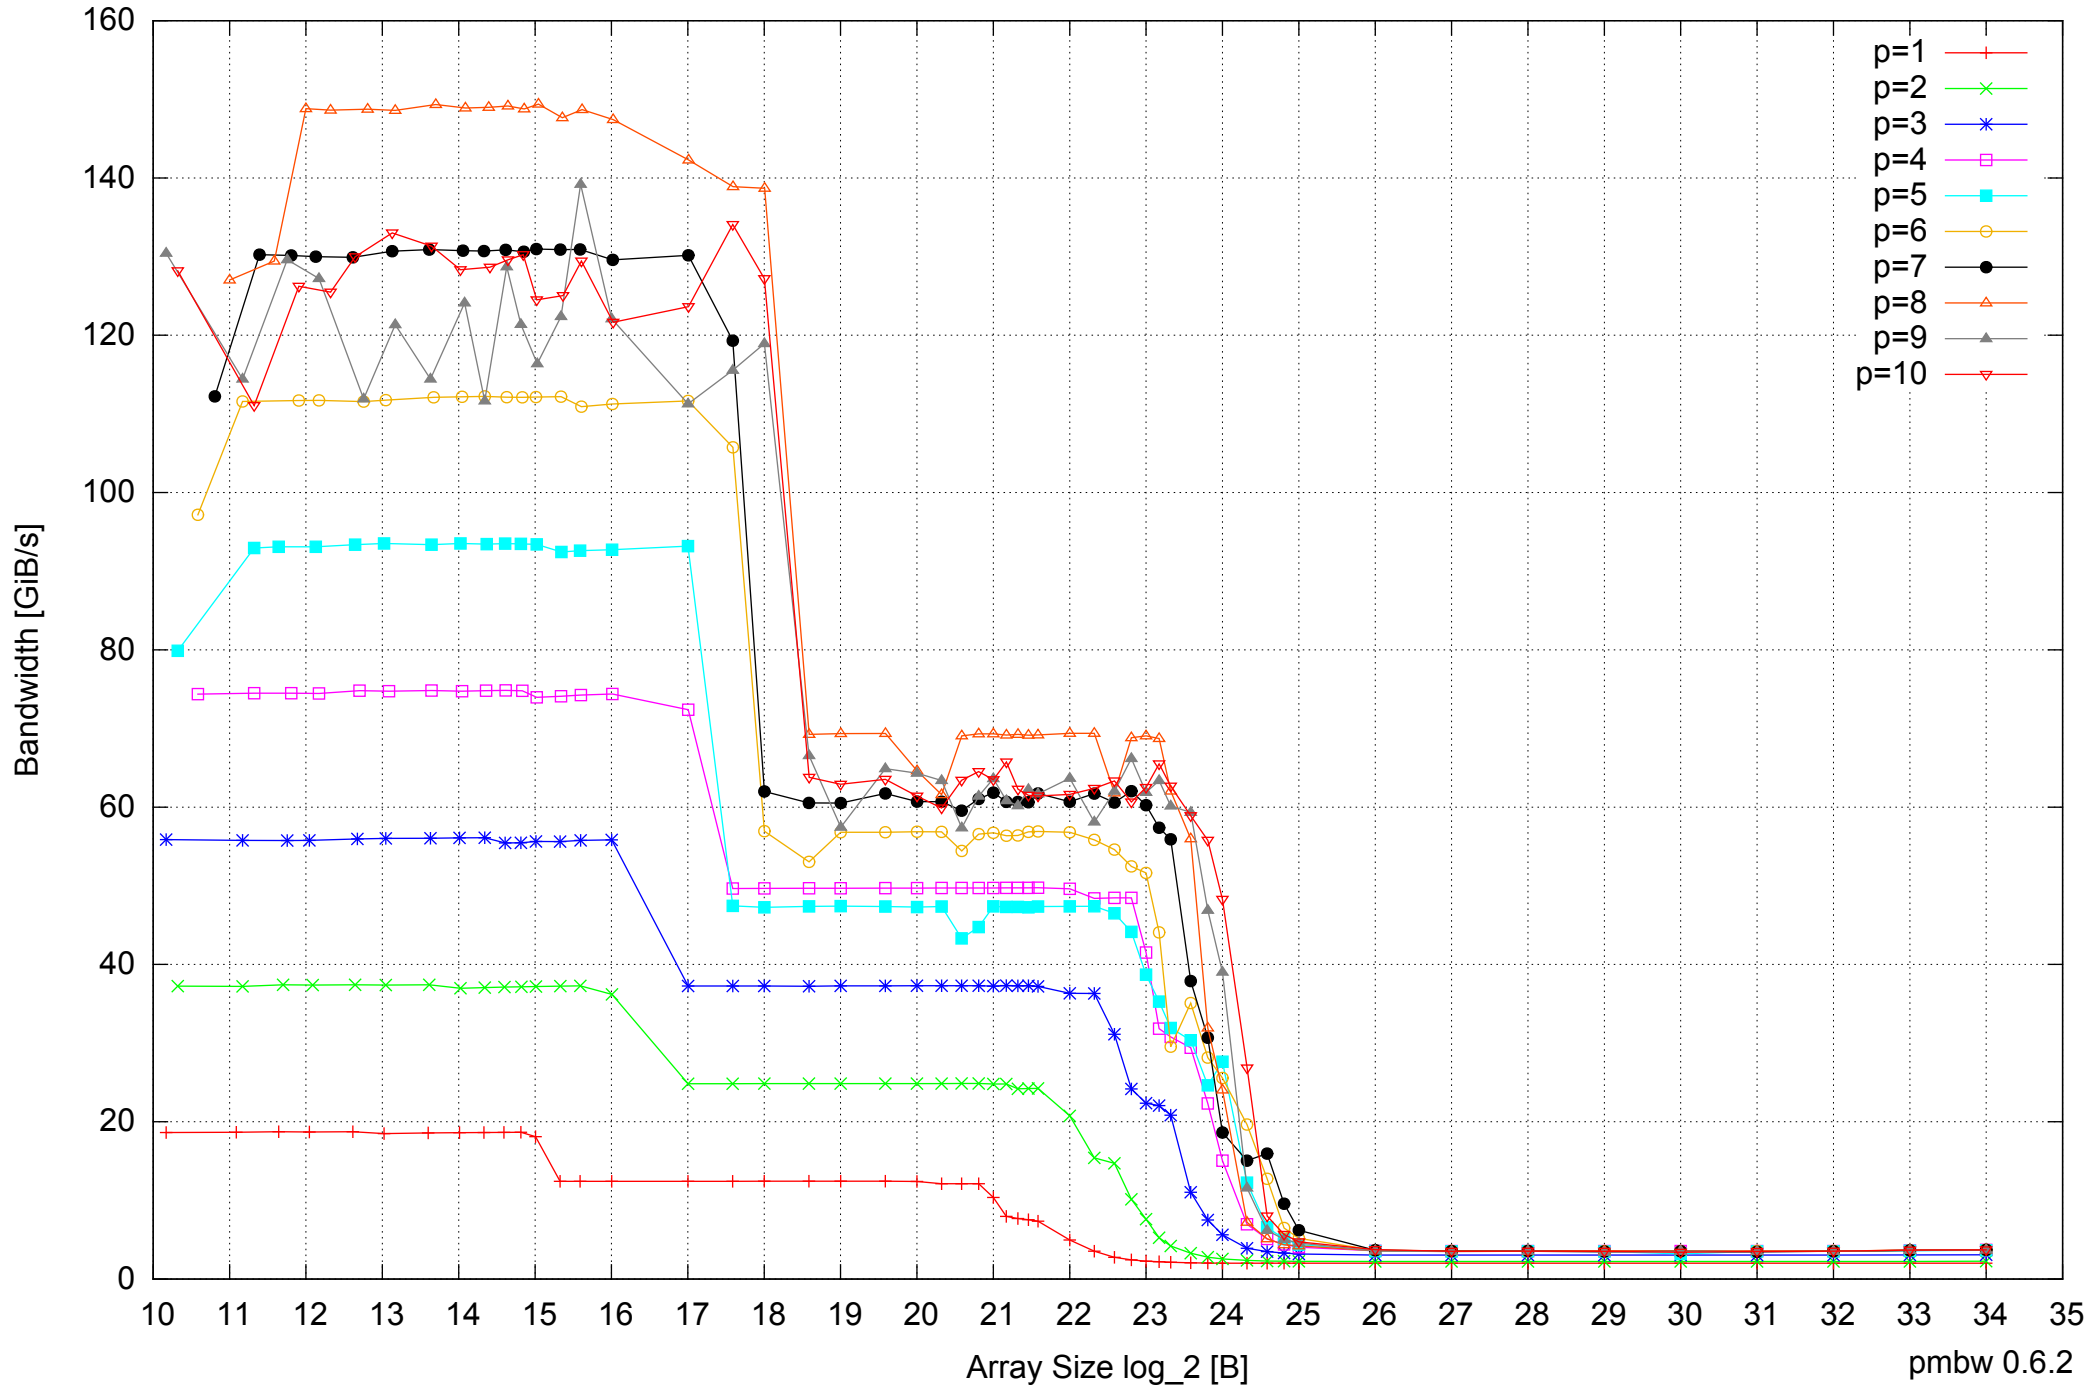

Intel Xeon X5355 24GB - Speedup of Parallel Memory Bandwidth (enlarged) - ScanWrite128PtrUnrollLoop

Intel Xeon X5355 24GB - Parallel Memory Bandwidth - ScanRead128PtrSimpleLoop

Intel Xeon X5355 24GB - Speedup of Parallel Memory Bandwidth - ScanRead128PtrSimpleLoop

Intel Xeon X5355 24GB - Parallel Memory Bandwidth - ScanRead128PtrUnrollLoop

Intel Xeon X5355 24GB - Parallel Memory Access Time - ScanWrite64PtrSimpleLoop

Intel Xeon X5355 24GB - Speedup of Parallel Memory Bandwidth (enlarged) - ScanWrite64PtrSimpleLoop

Intel Xeon X5355 24GB - Parallel Memory Bandwidth - ScanWrite64PtrUnrollLoop

Intel Xeon X5355 24GB - Parallel Memory Access Time - ScanWrite64PtrUnrollLoop

Intel Xeon X5355 24GB - Speedup of Parallel Memory Bandwidth (enlarged) - ScanRead64PtrSimpleLoop

Intel Xeon X5355 24GB - Parallel Memory Bandwidth - ScanRead64PtrUnrollLoop

Intel Xeon X5355 24GB - Parallel Memory Access Time - ScanRead64PtrUnrollLoop

Intel Xeon X5355 24GB - Speedup of Parallel Memory Bandwidth - ScanRead64PtrUnrollLoop