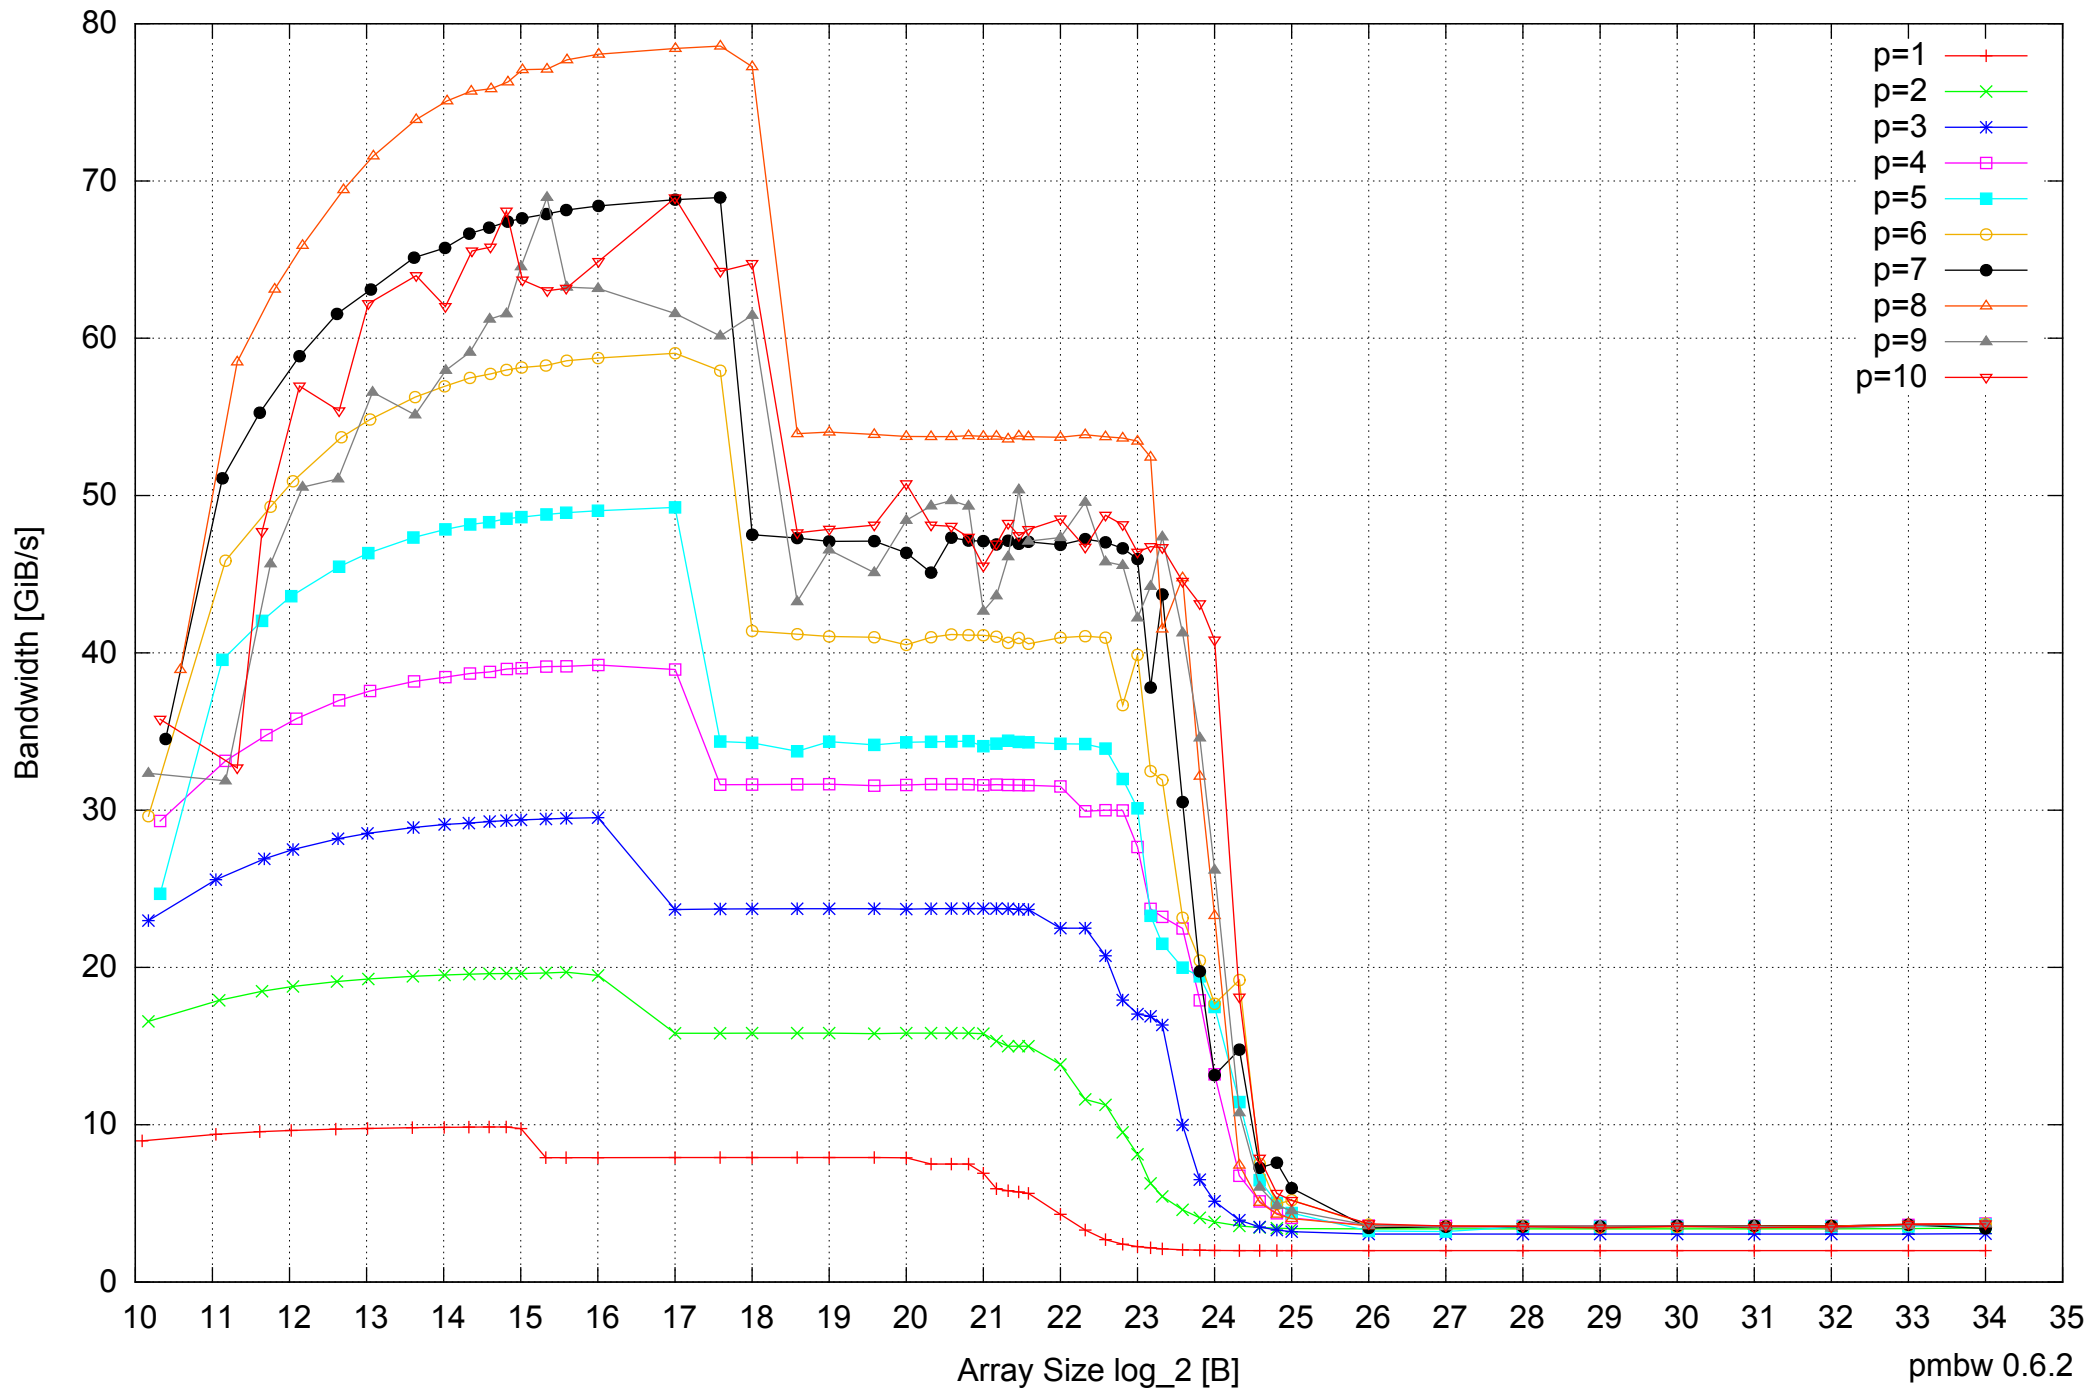

Intel Xeon X5355 24GB - Parallel Memory Bandwidth - ScanWrite32PtrSimpleLoop