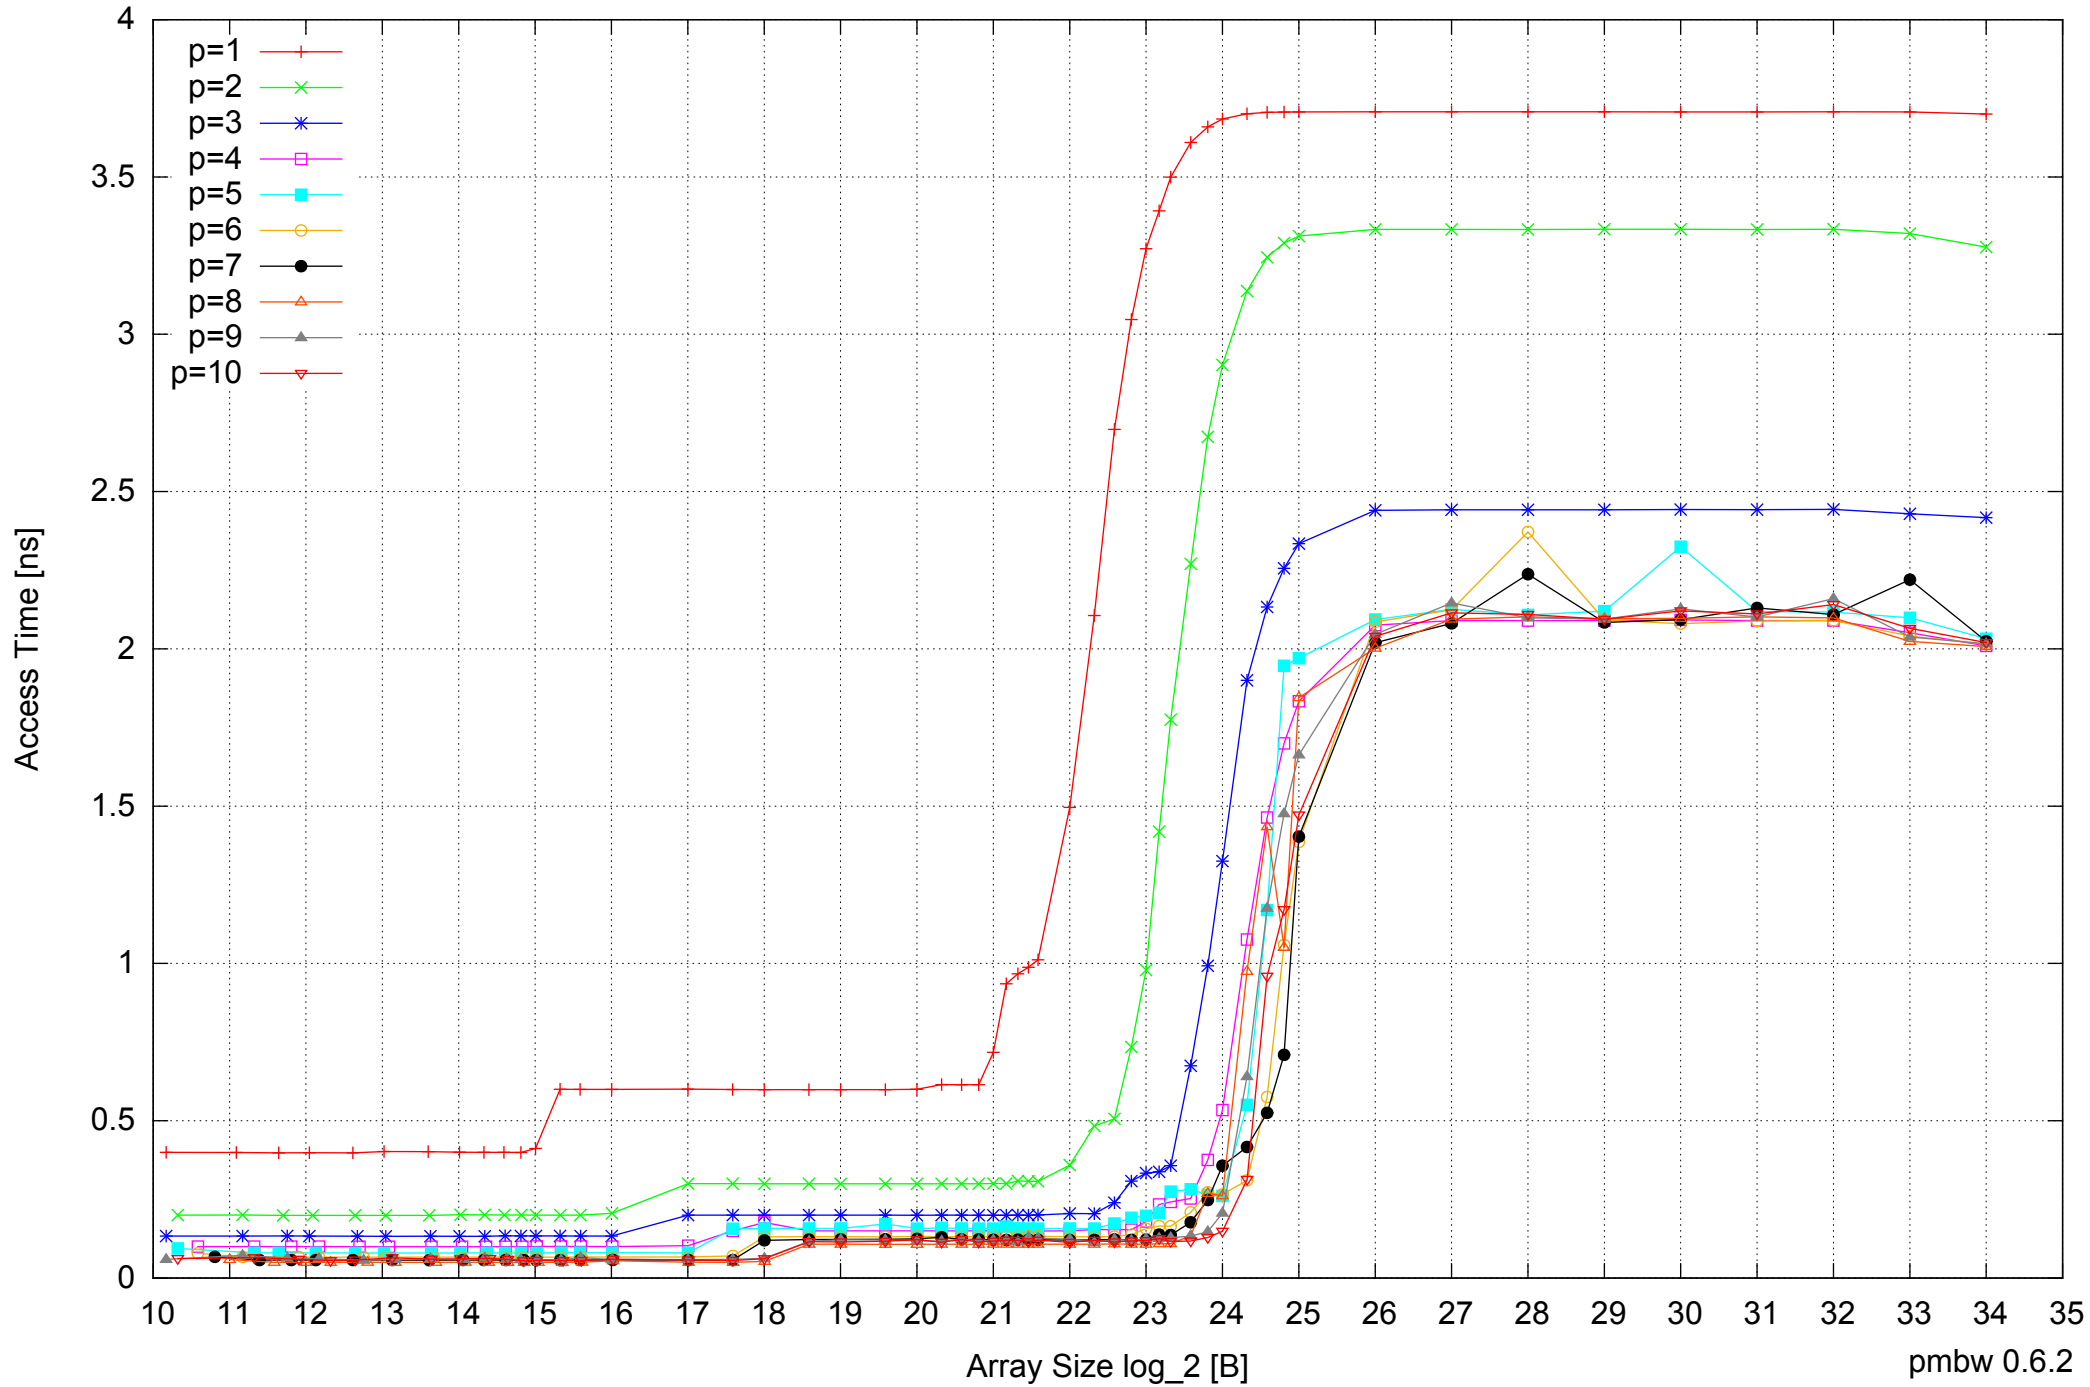

Intel Xeon X5355 24GB - Parallel Memory Bandwidth - ScanWrite64IndexSimpleLoop

Intel Xeon X5355 24GB - Parallel Memory Access Time - ScanWrite64IndexSimpleLoop

Intel Xeon X5355 24GB - Speedup of Parallel Memory Bandwidth (enlarged) - ScanWrite64IndexSimpleLoop

Intel Xeon X5355 24GB - Parallel Memory Bandwidth - ScanWrite64IndexUnrollLoop

Intel Xeon X5355 24GB - Parallel Memory Access Time - ScanWrite64IndexUnrollLoop

Intel Xeon X5355 24GB - Speedup of Parallel Memory Bandwidth - ScanWrite64IndexUnrollLoop

Intel Xeon X5355 24GB - Parallel Memory Bandwidth - ScanRead64IndexUnrollLoop

- p=1 +
- p=2 x
- p=3 \*
- p=4 □
- p=5 ■
- p=6 ○
- p=7 ●
- p=8 △
- p=9 ▲
- p=10 ▽

Intel Xeon X5355 24GB - Parallel Memory Access Time - ScanRead64IndexUnrollLoop