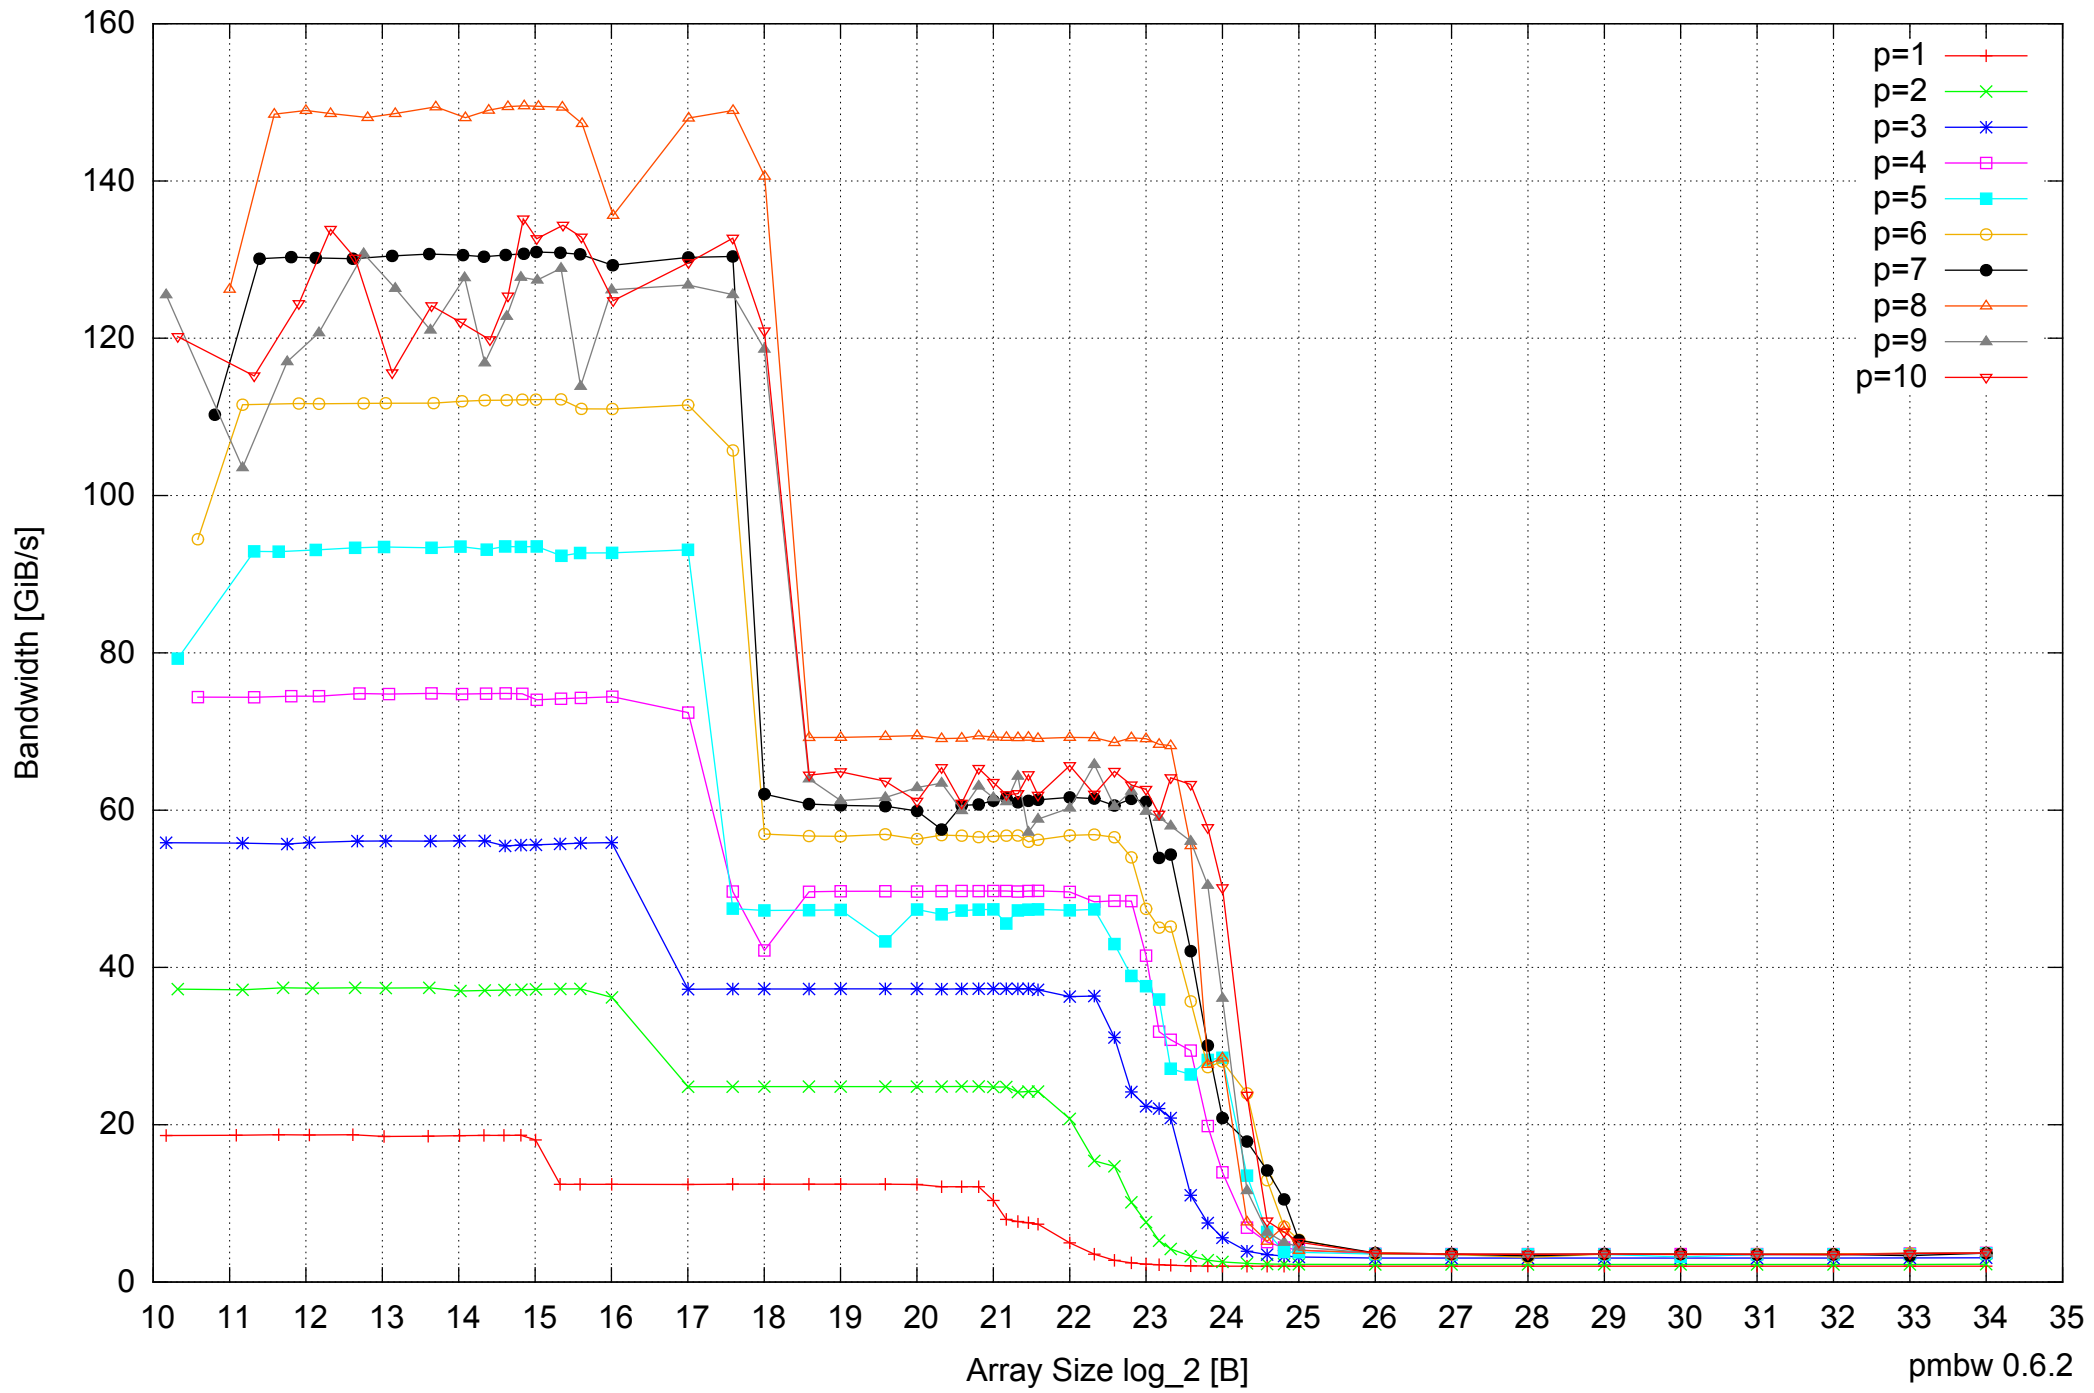

Intel Xeon X5355 24GB - Parallel Memory Bandwidth - ScanRead64PtrUnrollLoop

Intel Xeon X5355 24GB - Parallel Memory Access Time - ScanRead64PtrUnrollLoop

Intel Xeon X5355 24GB - Speedup of Parallel Memory Bandwidth - ScanRead64PtrUnrollLoop

Intel Xeon X5355 24GB - Parallel Memory Bandwidth - ScanWrite64IndexSimpleLoop

Intel Xeon X5355 24GB - Parallel Memory Access Time - ScanWrite64IndexSimpleLoop

Intel Xeon X5355 24GB - Speedup of Parallel Memory Bandwidth (enlarged) - ScanWrite64IndexSimpleLoop

Intel Xeon X5355 24GB - Parallel Memory Bandwidth - ScanWrite64IndexUnrollLoop

Intel Xeon X5355 24GB - Parallel Memory Access Time - ScanWrite64IndexUnrollLoop

Intel Xeon X5355 24GB - Speedup of Parallel Memory Bandwidth - ScanWrite64IndexUnrollLoop

Intel Xeon X5355 24GB - Parallel Memory Bandwidth - ScanRead64IndexUnrollLoop

- p=1 +
- p=2 x
- p=3 \*
- p=4 □
- p=5 ■
- p=6 ○
- p=7 ●
- p=8 △
- p=9 ▲
- p=10 ▽

Intel Xeon X5355 24GB - Parallel Memory Access Time - ScanRead64IndexUnrollLoop