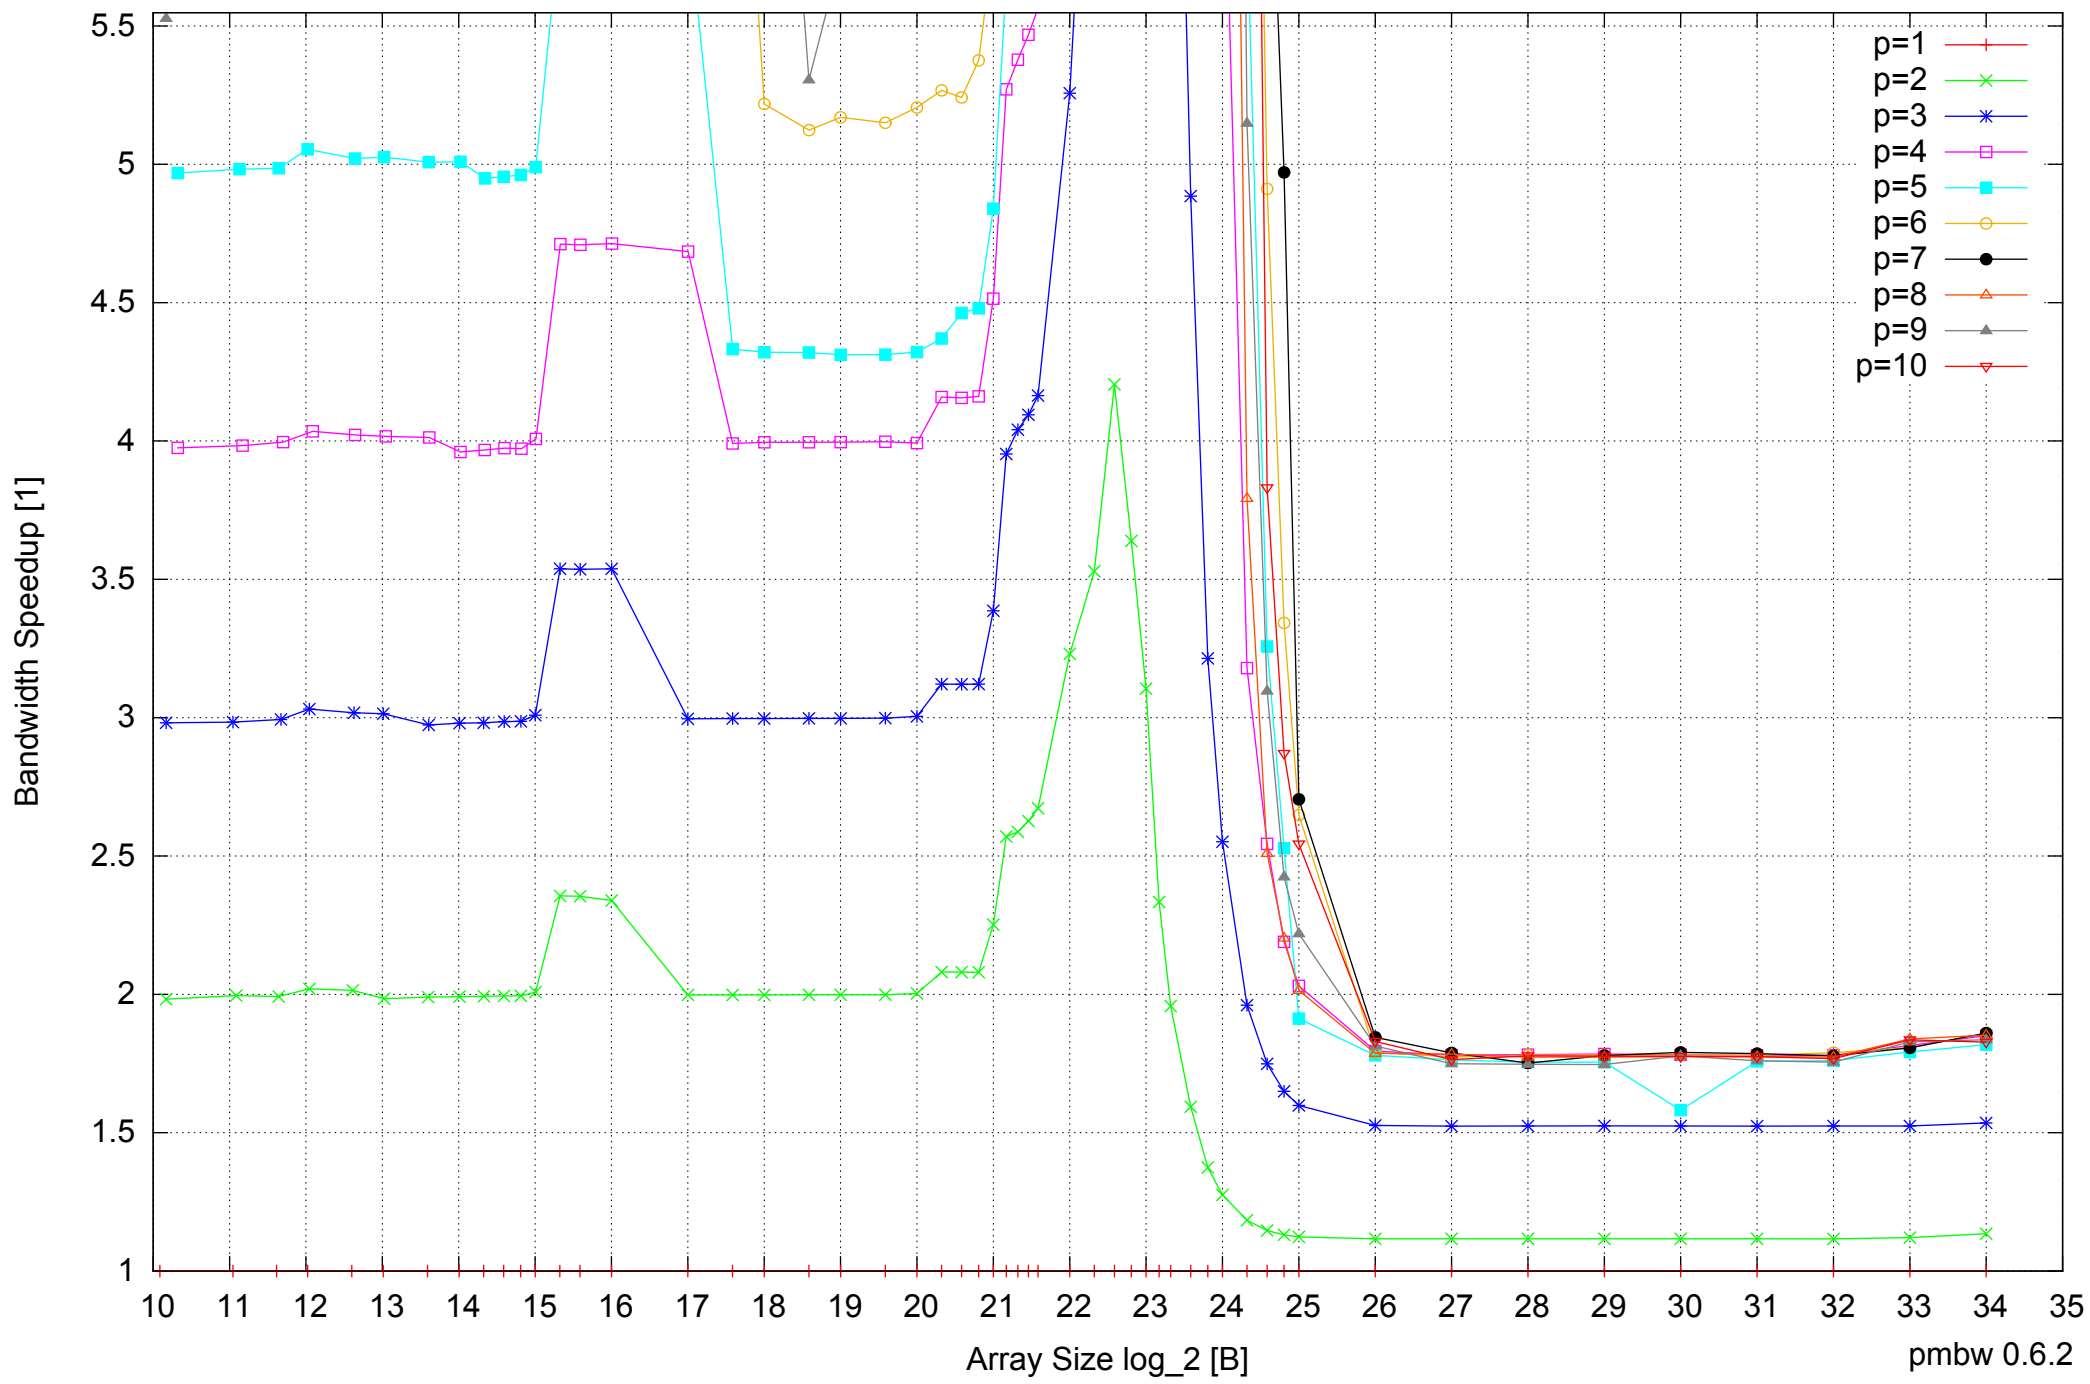

Intel Xeon X5355 24GB - Speedup of Parallel Memory Bandwidth (enlarged) - ScanWrite32PtrSimpleLoop

Intel Xeon X5355 24GB - Parallel Memory Access Time - ScanWrite32PtrUnrollLoop

Intel Xeon X5355 24GB - Speedup of Parallel Memory Bandwidth (enlarged) - ScanWrite32PtrUnrollLoop

Intel Xeon X5355 24GB - Parallel Memory Bandwidth - ScanRead32PtrSimpleLoop

Intel Xeon X5355 24GB - Speedup of Parallel Memory Bandwidth - ScanRead32PtrSimpleLoop

Intel Xeon X5355 24GB - Parallel Memory Access Time - ScanRead32PtrUnrollLoop