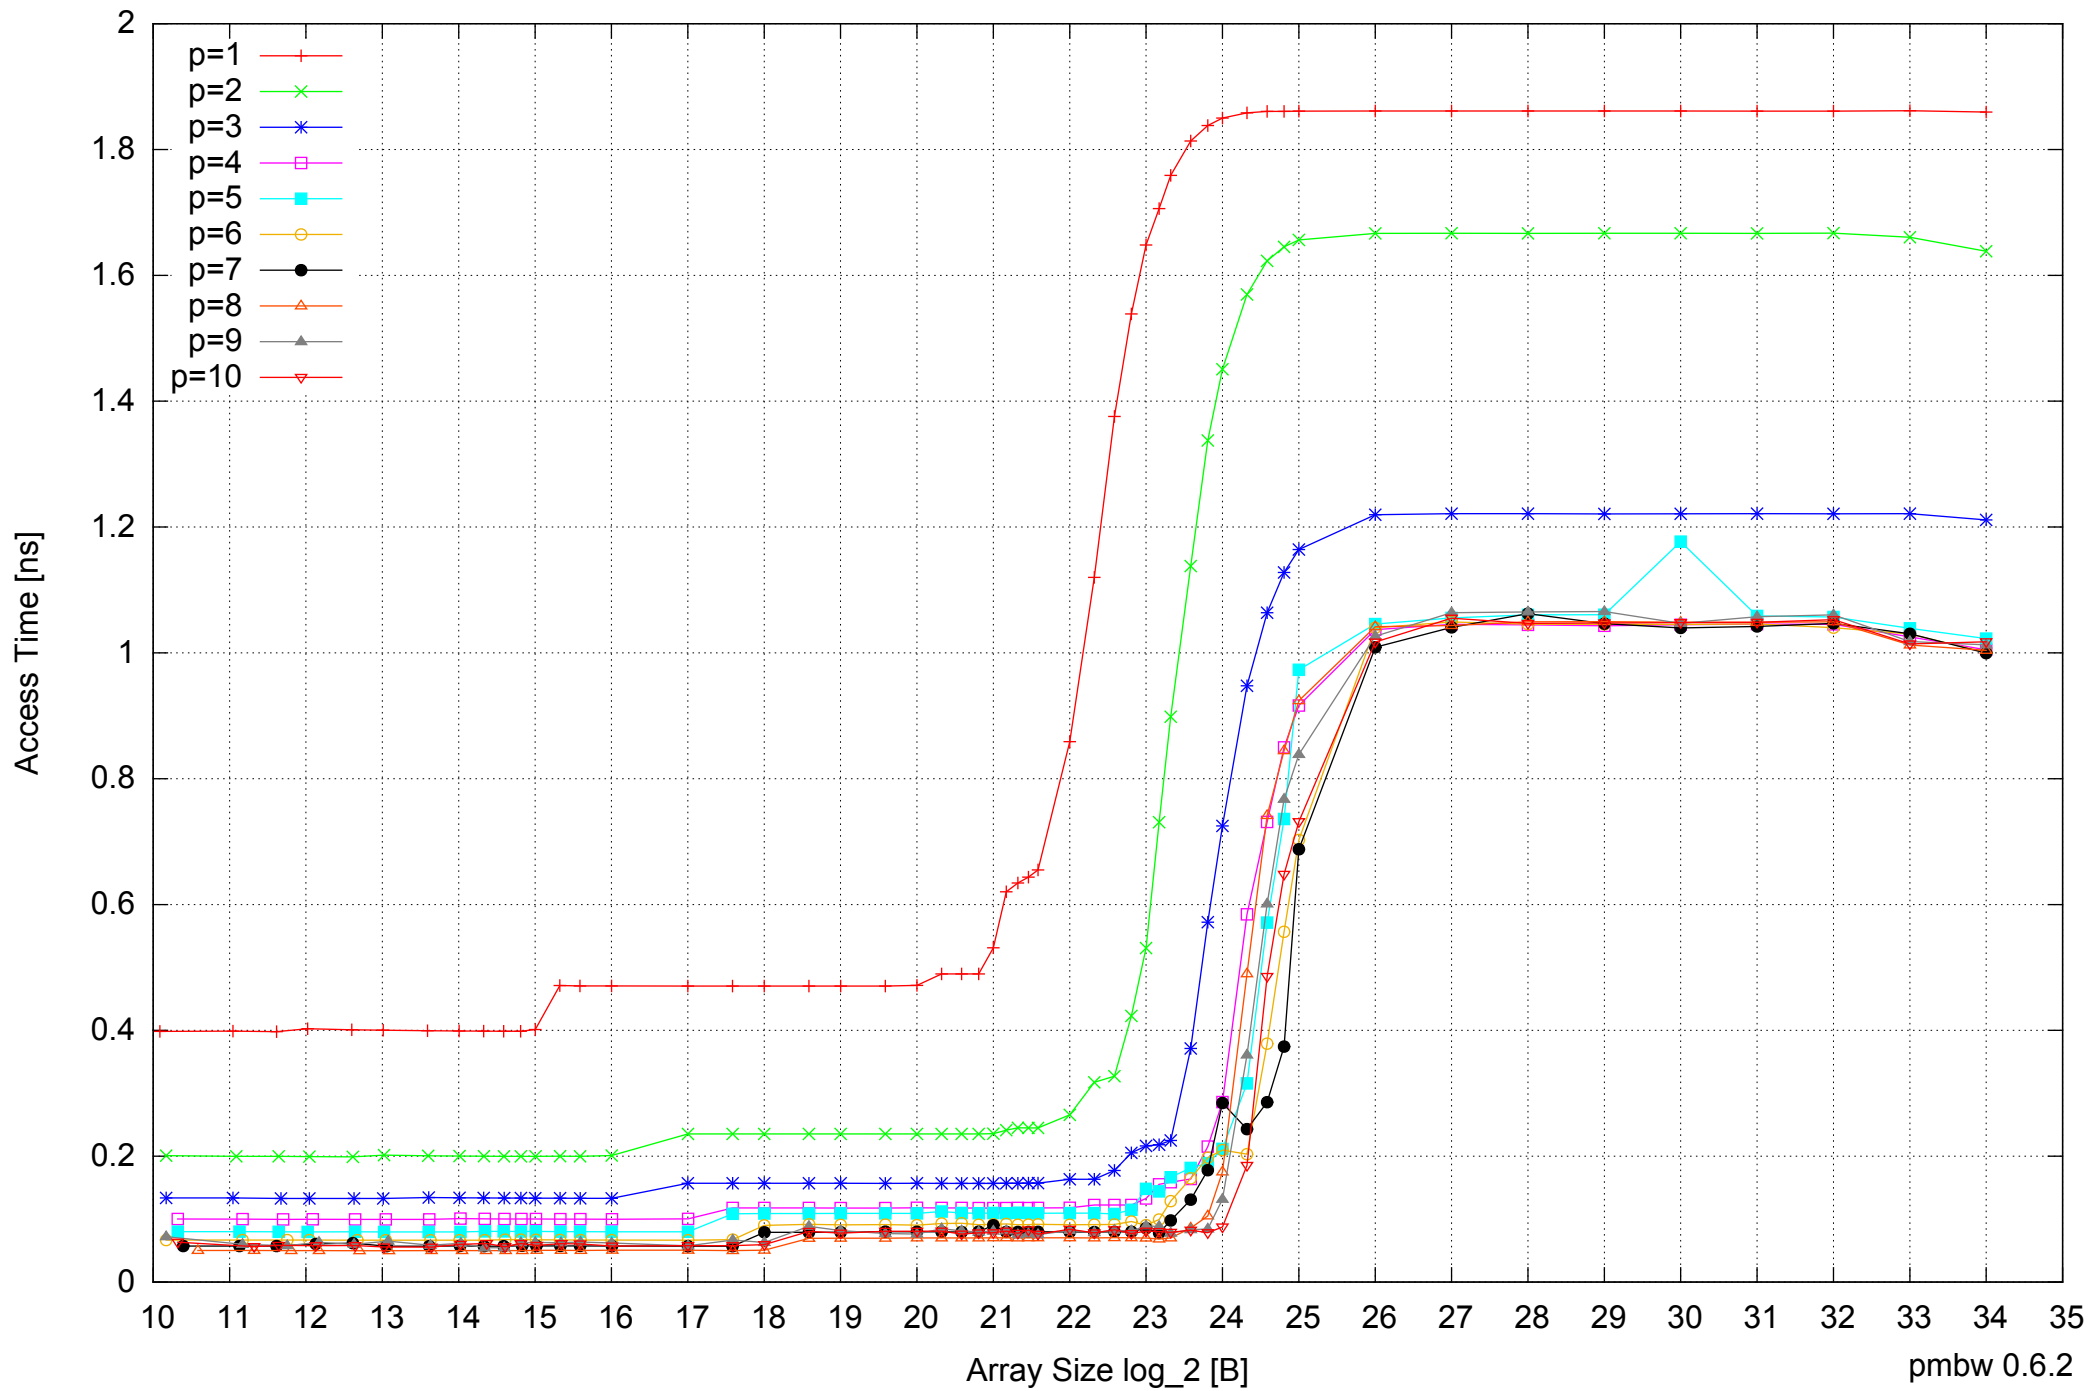

Intel Xeon X5355 24GB - Parallel Memory Bandwidth - ScanRead64IndexUnrollLoop

- p=1 +
- p=2 x
- p=3 \*
- p=4 □
- p=5 ■
- p=6 ○
- p=7 ●
- p=8 △
- p=9 ▲
- p=10 ▽

Intel Xeon X5355 24GB - Parallel Memory Access Time - ScanRead64IndexUnrollLoop

Intel Xeon X5355 24GB - Speedup of Parallel Memory Bandwidth - ScanRead64IndexUnrollLoop

Intel Xeon X5355 24GB - Speedup of Parallel Memory Bandwidth (enlarged) - ScanRead64IndexUnrollLoop

Intel Xeon X5355 24GB - Parallel Memory Bandwidth - ScanWrite32PtrSimpleLoop

Intel Xeon X5355 24GB - Speedup of Parallel Memory Bandwidth (enlarged) - ScanWrite32PtrSimpleLoop

Intel Xeon X5355 24GB - Parallel Memory Access Time - ScanWrite32PtrUnrollLoop

Intel Xeon X5355 24GB - Speedup of Parallel Memory Bandwidth (enlarged) - ScanWrite32PtrUnrollLoop