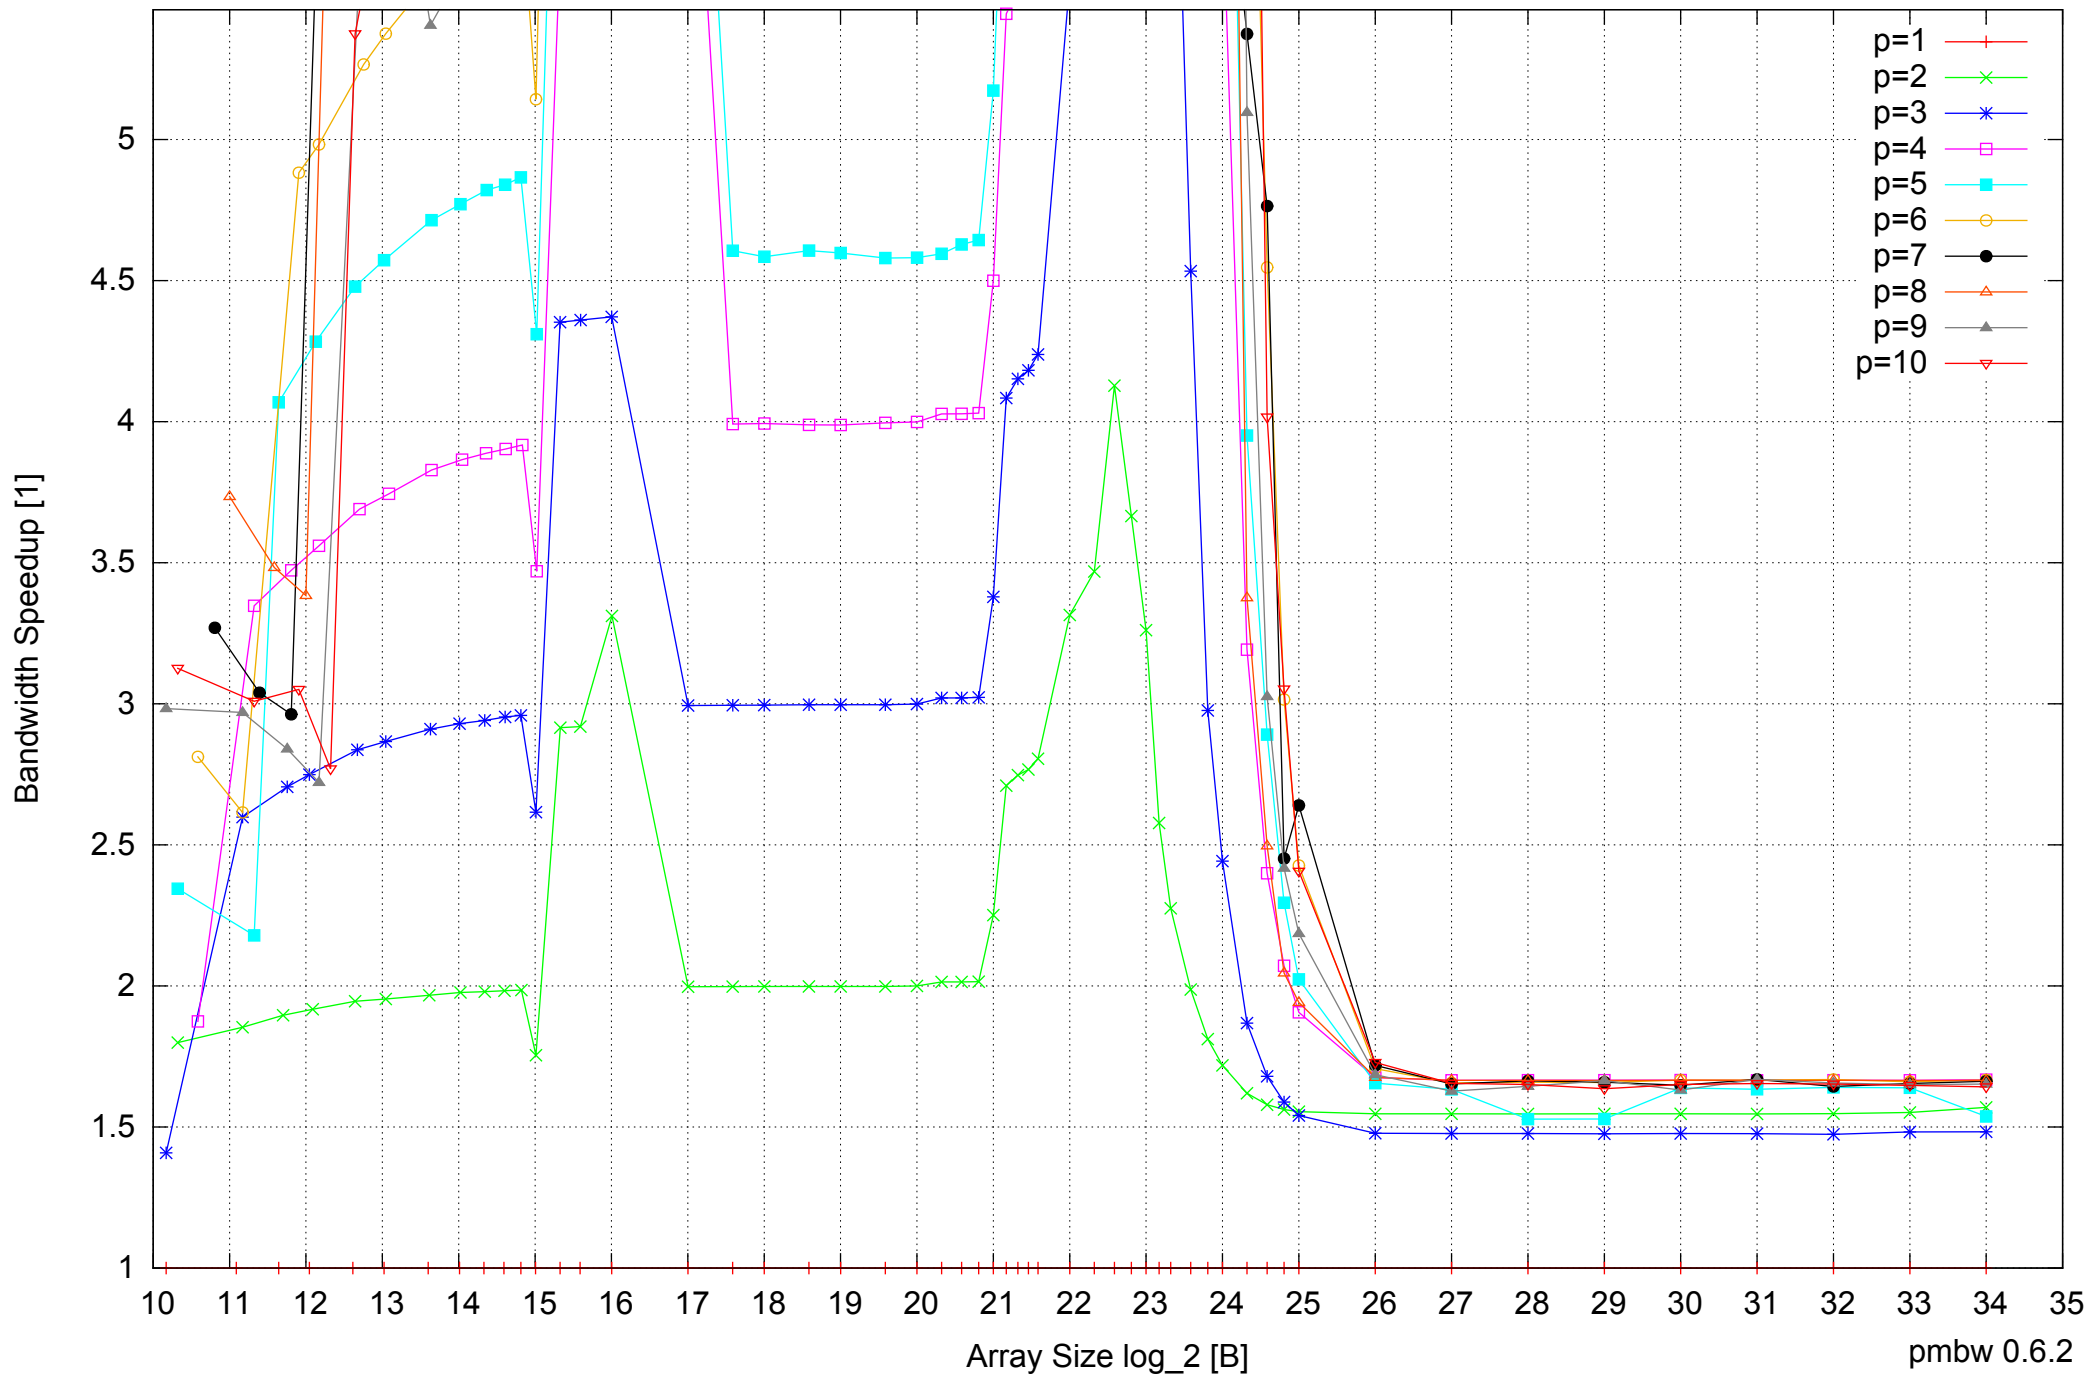

Intel Xeon X5355 24GB - Parallel Memory Bandwidth - ScanWrite64PtrUnrollLoop

Intel Xeon X5355 24GB - Parallel Memory Access Time - ScanWrite64PtrUnrollLoop

Intel Xeon X5355 24GB - Speedup of Parallel Memory Bandwidth (enlarged) - ScanRead64PtrSimpleLoop

Intel Xeon X5355 24GB - Parallel Memory Bandwidth - ScanRead64PtrUnrollLoop

Intel Xeon X5355 24GB - Parallel Memory Access Time - ScanRead64PtrUnrollLoop

Intel Xeon X5355 24GB - Speedup of Parallel Memory Bandwidth - ScanRead64PtrUnrollLoop