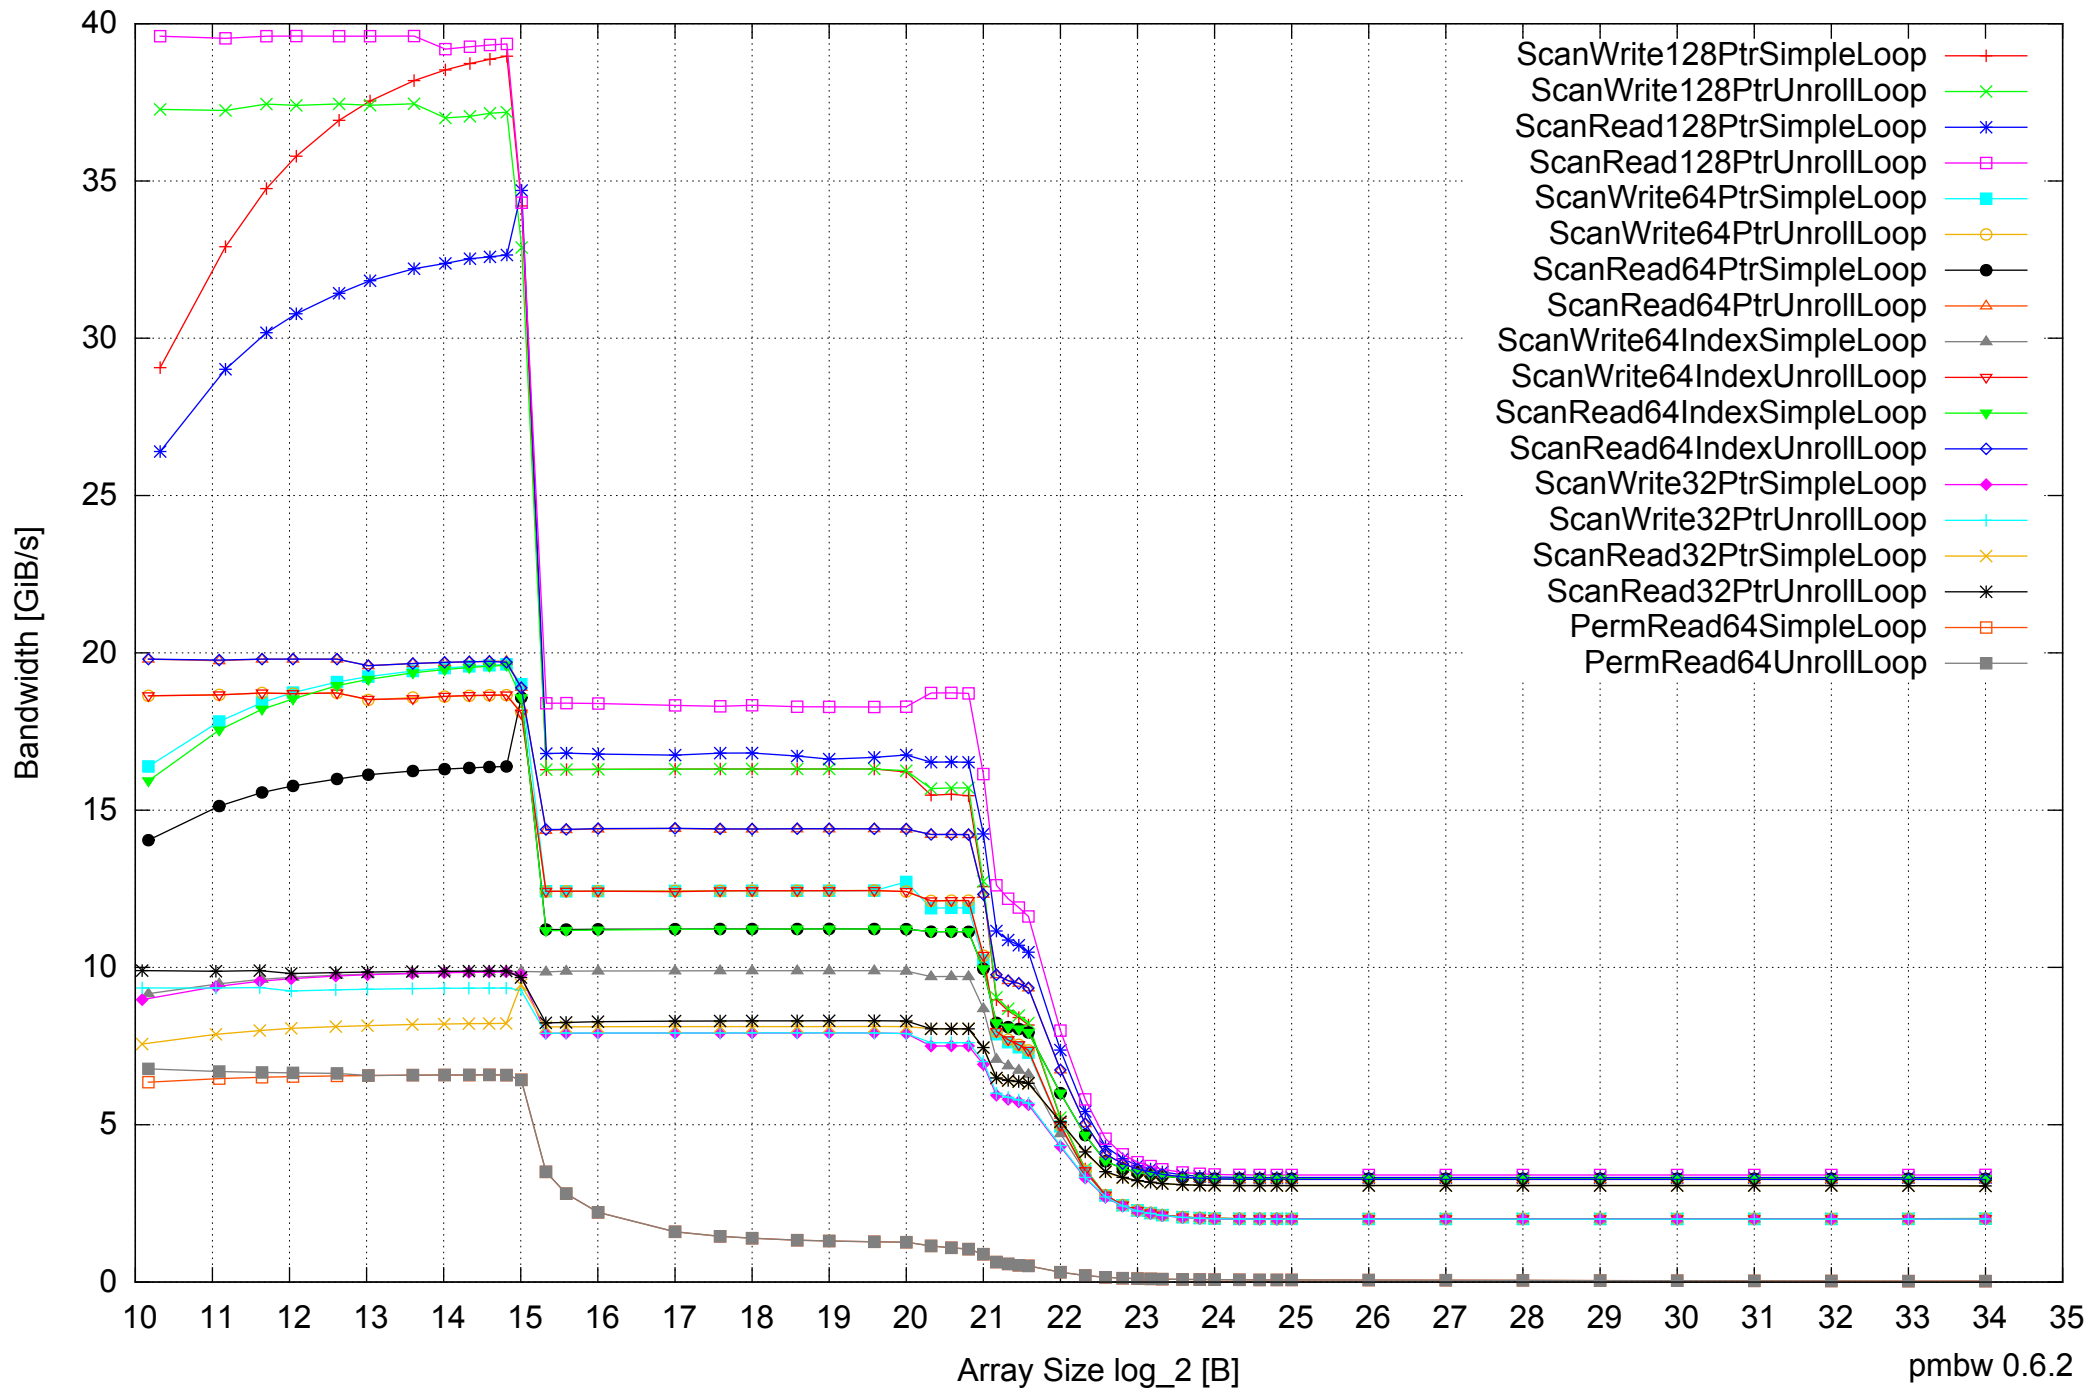

Intel Xeon X5355 24GB - One Thread Memory Bandwidth

Intel Xeon X5355 24GB - One Thread Memory Latency (Access Time)

Intel Xeon X5355 24GB - One Thread Memory Latency (excluding Permutation)

Intel Xeon X5355 24GB - One Thread Memory Bandwidth (only 64-bit Reads)

Intel Xeon X5355 24GB - Parallel Memory Bandwidth - ScanWrite128PtrSimpleLoop

Intel Xeon X5355 24GB - Parallel Memory Access Time - ScanWrite128PtrSimpleLoop

Intel Xeon X5355 24GB - Speedup of Parallel Memory Bandwidth (enlarged) - ScanWrite128PtrSimpleLoop

Intel Xeon X5355 24GB - Parallel Memory Bandwidth - ScanWrite128PtrUnrollLoop

Intel Xeon X5355 24GB - Parallel Memory Access Time - ScanWrite128PtrUnrollLoop

Intel Xeon X5355 24GB - Speedup of Parallel Memory Bandwidth - ScanWrite128PtrUnrollLoop