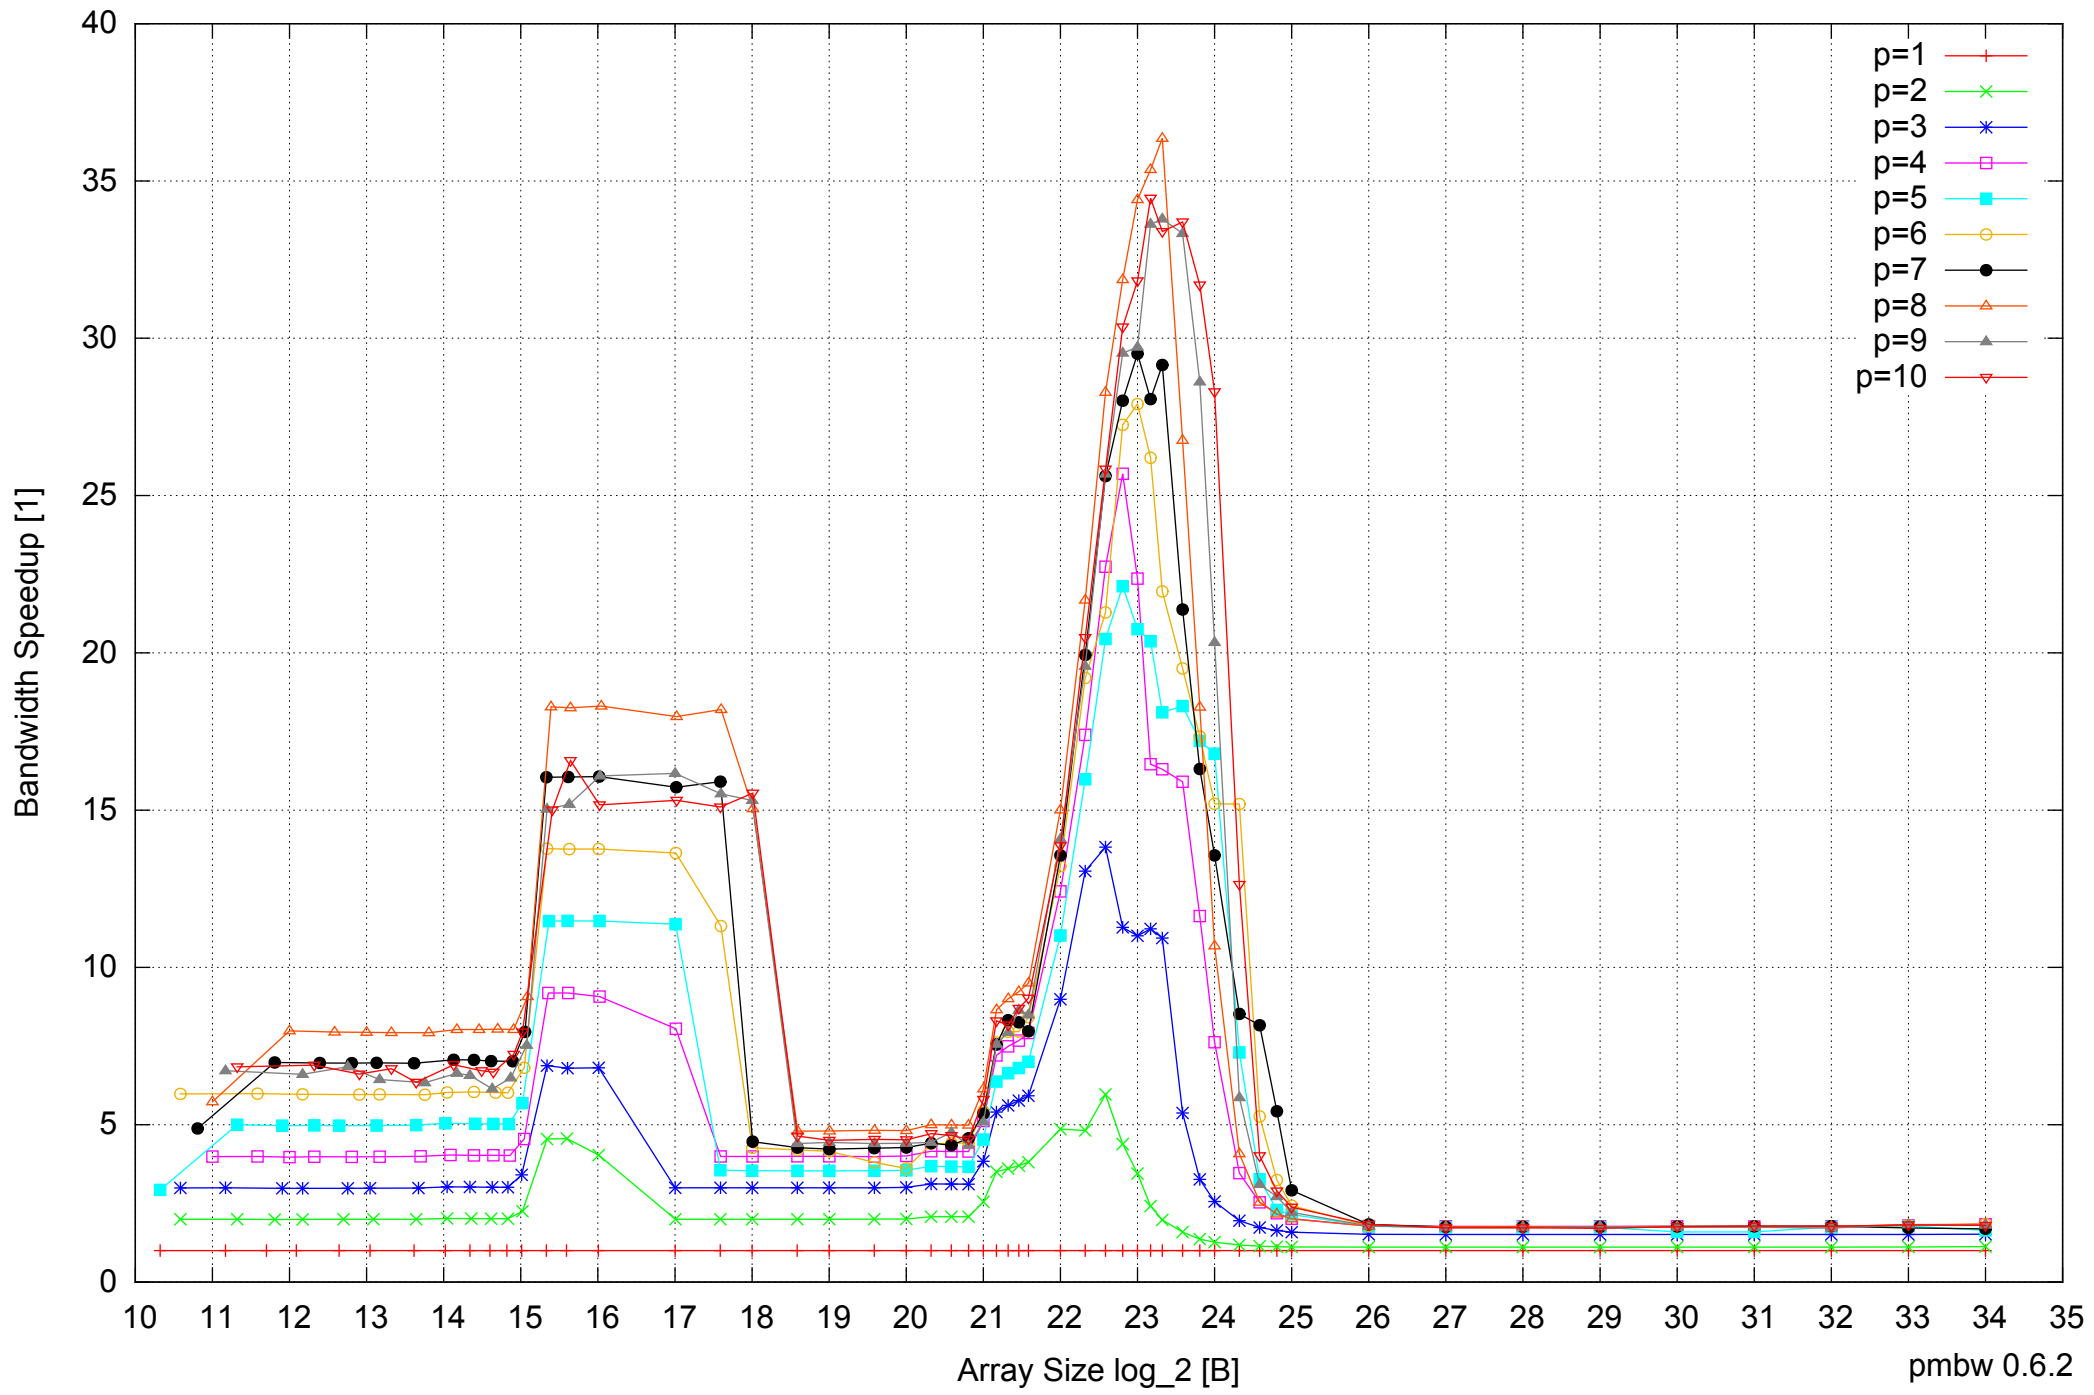

Intel Xeon X5355 24GB - One Thread Memory Bandwidth

Intel Xeon X5355 24GB - One Thread Memory Latency (Access Time)

Intel Xeon X5355 24GB - One Thread Memory Latency (excluding Permutation)

Intel Xeon X5355 24GB - One Thread Memory Bandwidth (only 64-bit Reads)

Intel Xeon X5355 24GB - Parallel Memory Bandwidth - ScanWrite128PtrSimpleLoop

Intel Xeon X5355 24GB - Parallel Memory Access Time - ScanWrite128PtrSimpleLoop

Intel Xeon X5355 24GB - Speedup of Parallel Memory Bandwidth (enlarged) - ScanWrite128PtrSimpleLoop

Intel Xeon X5355 24GB - Parallel Memory Bandwidth - ScanWrite128PtrUnrollLoop

Intel Xeon X5355 24GB - Parallel Memory Access Time - ScanWrite128PtrUnrollLoop

Intel Xeon X5355 24GB - Speedup of Parallel Memory Bandwidth - ScanWrite128PtrUnrollLoop

Intel Xeon X5355 24GB - Speedup of Parallel Memory Bandwidth (enlarged) - ScanWrite128PtrUnrollLoop

Intel Xeon X5355 24GB - Parallel Memory Bandwidth - ScanRead128PtrSimpleLoop

Intel Xeon X5355 24GB - Speedup of Parallel Memory Bandwidth - ScanRead128PtrSimpleLoop