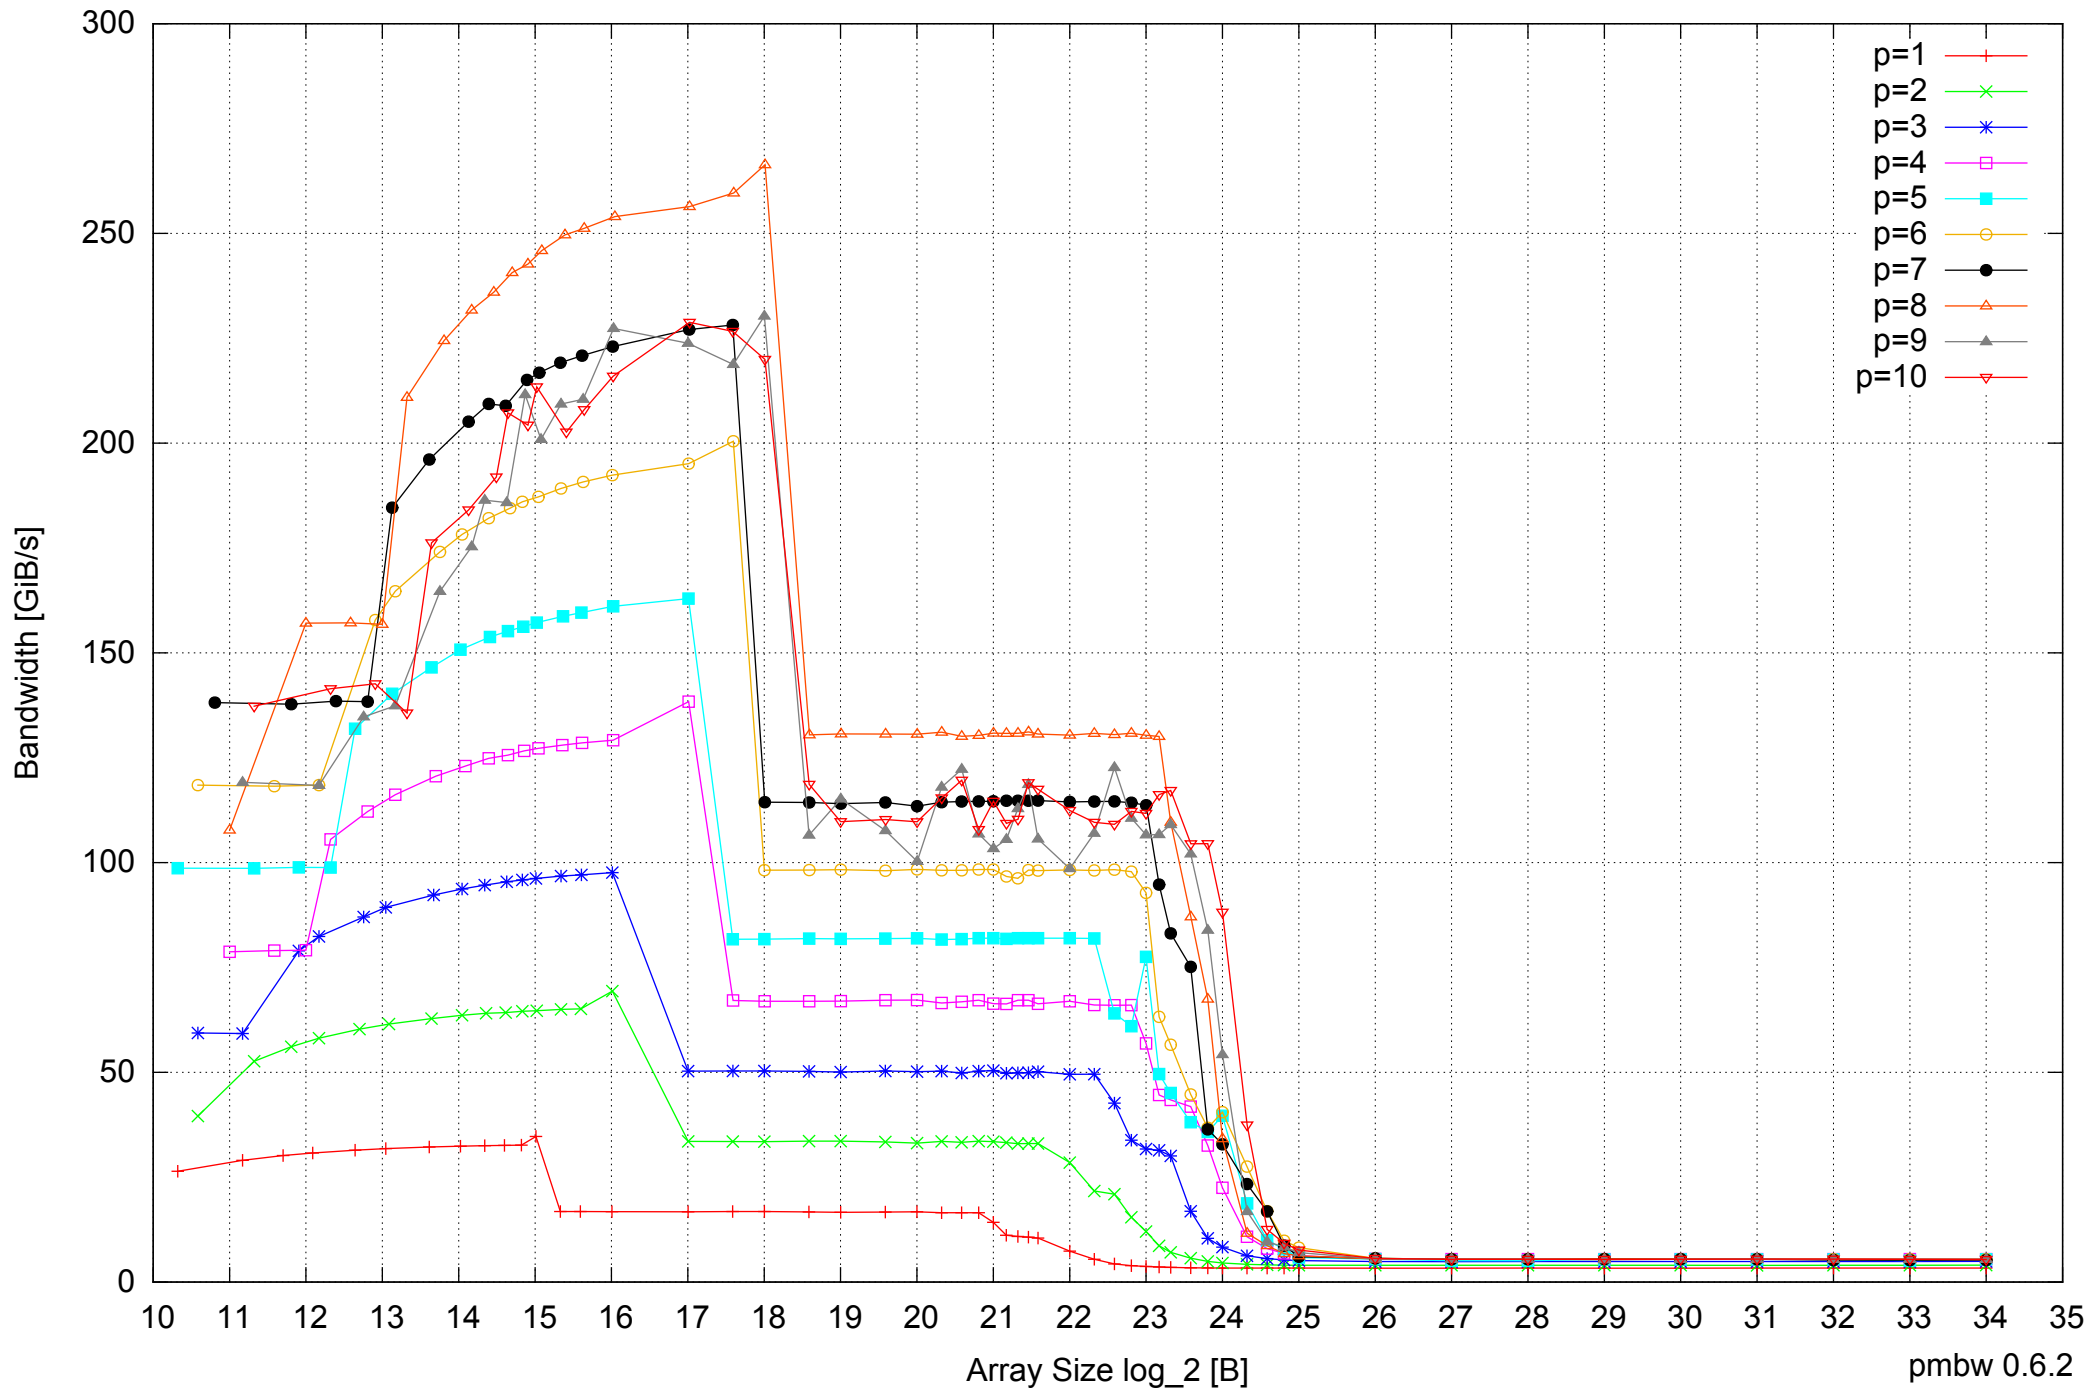

Intel Xeon X5355 24GB - Parallel Memory Bandwidth - ScanWrite128PtrSimpleLoop

Intel Xeon X5355 24GB - Parallel Memory Access Time - ScanWrite128PtrSimpleLoop

Intel Xeon X5355 24GB - Speedup of Parallel Memory Bandwidth (enlarged) - ScanWrite128PtrSimpleLoop

Intel Xeon X5355 24GB - Parallel Memory Bandwidth - ScanWrite128PtrUnrollLoop

Intel Xeon X5355 24GB - Parallel Memory Access Time - ScanWrite128PtrUnrollLoop

Intel Xeon X5355 24GB - Speedup of Parallel Memory Bandwidth - ScanWrite128PtrUnrollLoop

Intel Xeon X5355 24GB - Speedup of Parallel Memory Bandwidth (enlarged) - ScanWrite128PtrUnrollLoop

Intel Xeon X5355 24GB - Parallel Memory Bandwidth - ScanRead128PtrSimpleLoop

Intel Xeon X5355 24GB - Speedup of Parallel Memory Bandwidth - ScanRead128PtrSimpleLoop

Intel Xeon X5355 24GB - Parallel Memory Bandwidth - ScanRead128PtrUnrollLoop

Intel Xeon X5355 24GB - Parallel Memory Access Time - ScanWrite64PtrSimpleLoop

Intel Xeon X5355 24GB - Speedup of Parallel Memory Bandwidth (enlarged) - ScanWrite64PtrSimpleLoop