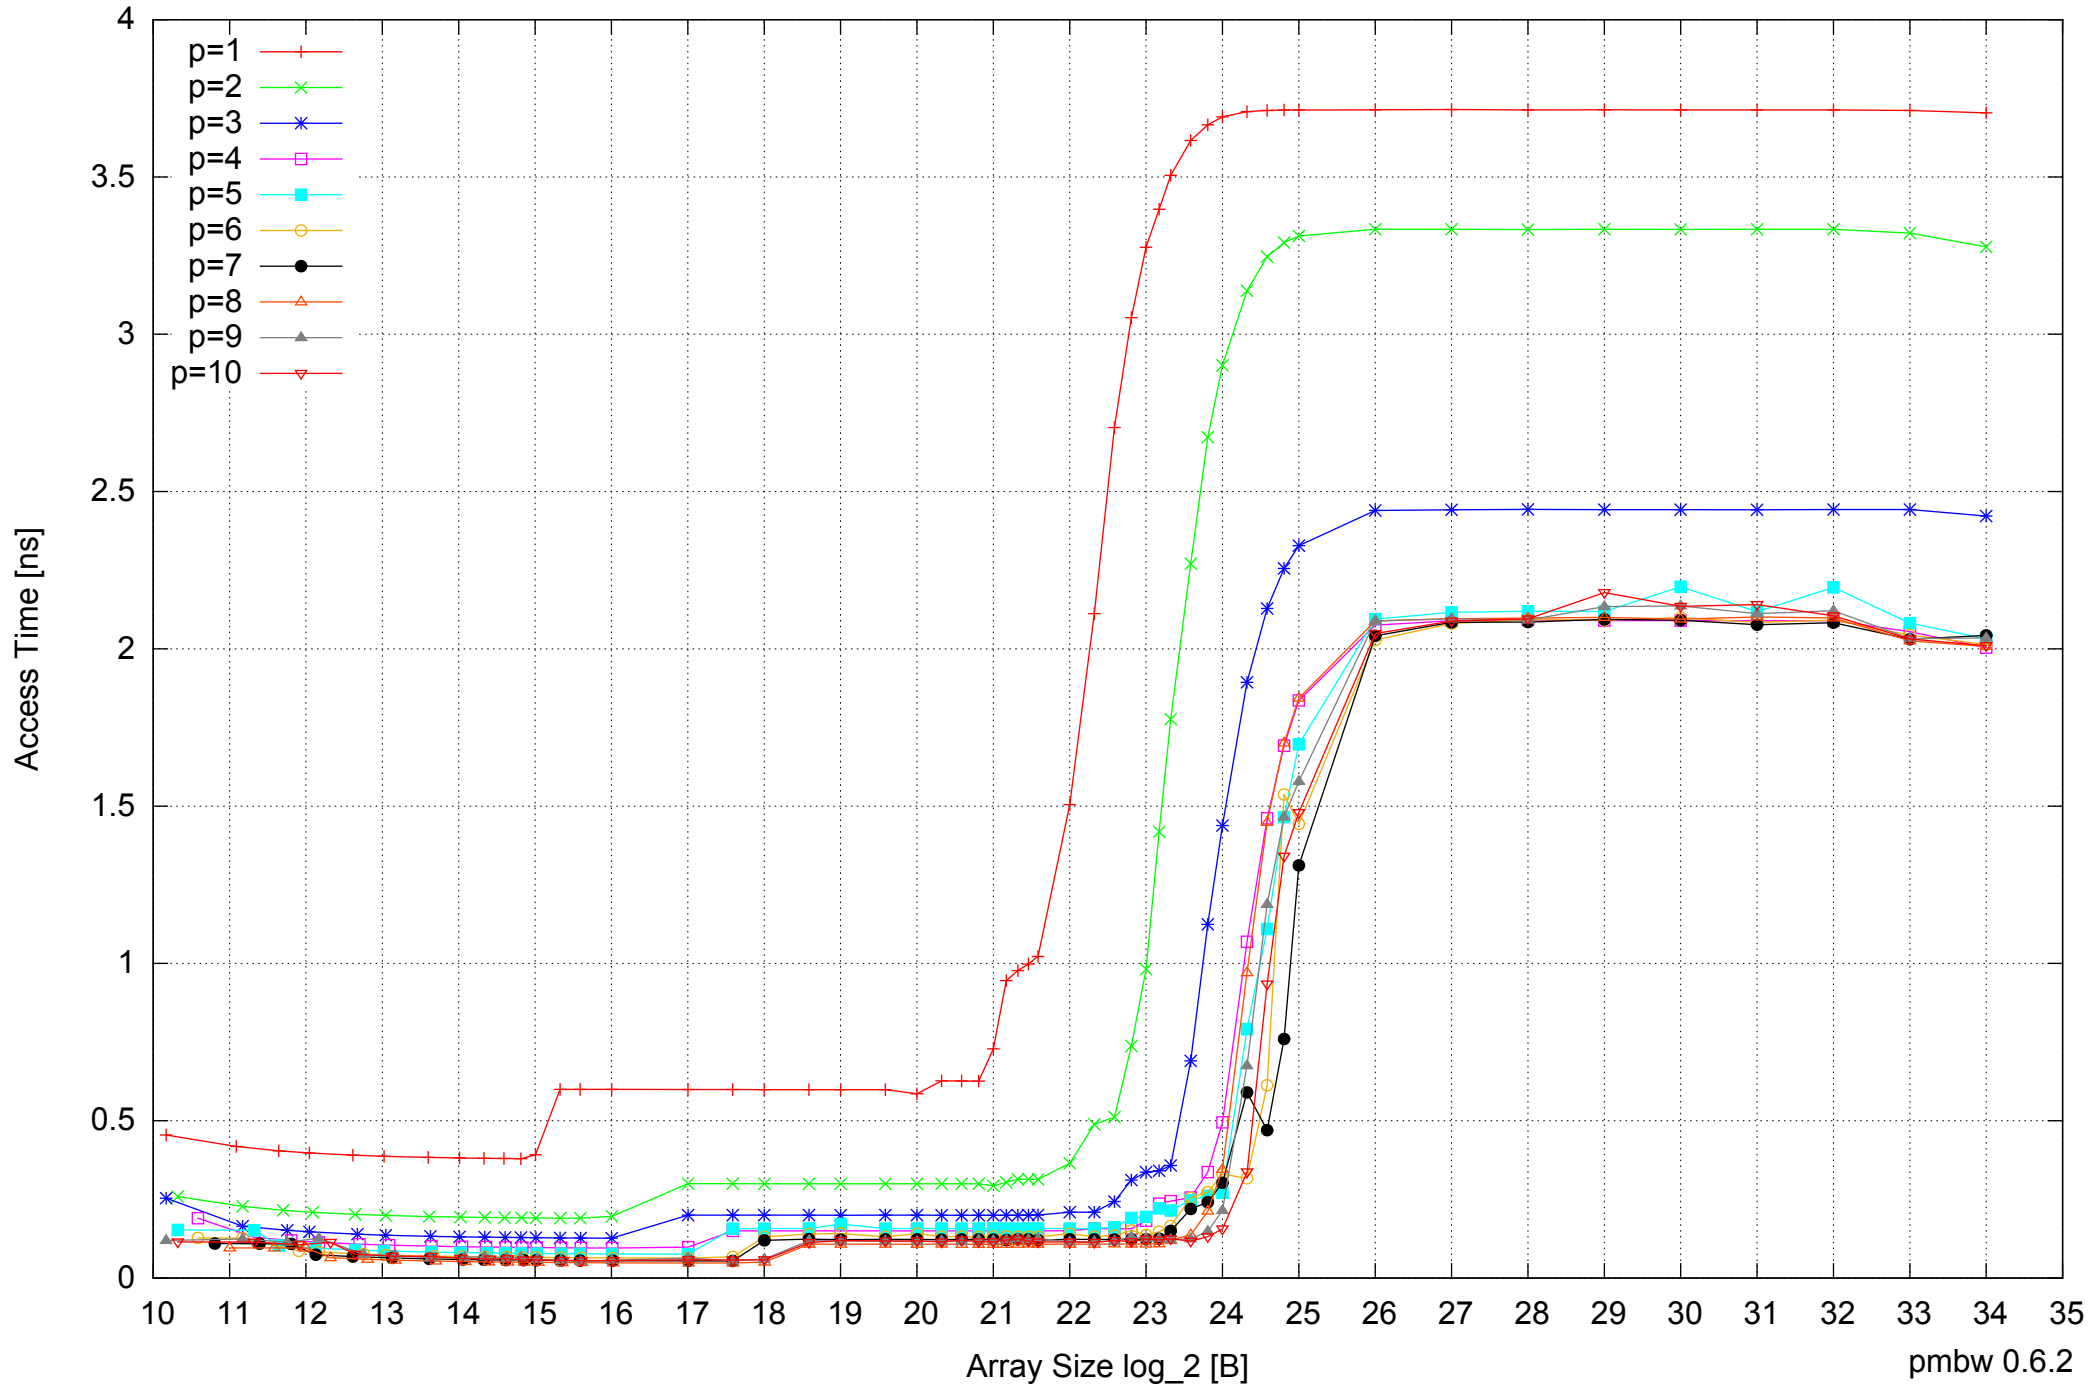

Intel Xeon X5355 24GB - Speedup of Parallel Memory Bandwidth (enlarged) - ScanWrite128PtrUnrollLoop

Intel Xeon X5355 24GB - Parallel Memory Bandwidth - ScanRead128PtrSimpleLoop

Intel Xeon X5355 24GB - Speedup of Parallel Memory Bandwidth - ScanRead128PtrSimpleLoop

Intel Xeon X5355 24GB - Parallel Memory Bandwidth - ScanRead128PtrUnrollLoop

Intel Xeon X5355 24GB - Parallel Memory Access Time - ScanWrite64PtrSimpleLoop

Intel Xeon X5355 24GB - Speedup of Parallel Memory Bandwidth (enlarged) - ScanWrite64PtrSimpleLoop

Intel Xeon X5355 24GB - Parallel Memory Bandwidth - ScanWrite64PtrUnrollLoop

Intel Xeon X5355 24GB - Parallel Memory Access Time - ScanWrite64PtrUnrollLoop

Intel Xeon X5355 24GB - Speedup of Parallel Memory Bandwidth (enlarged) - ScanRead64PtrSimpleLoop