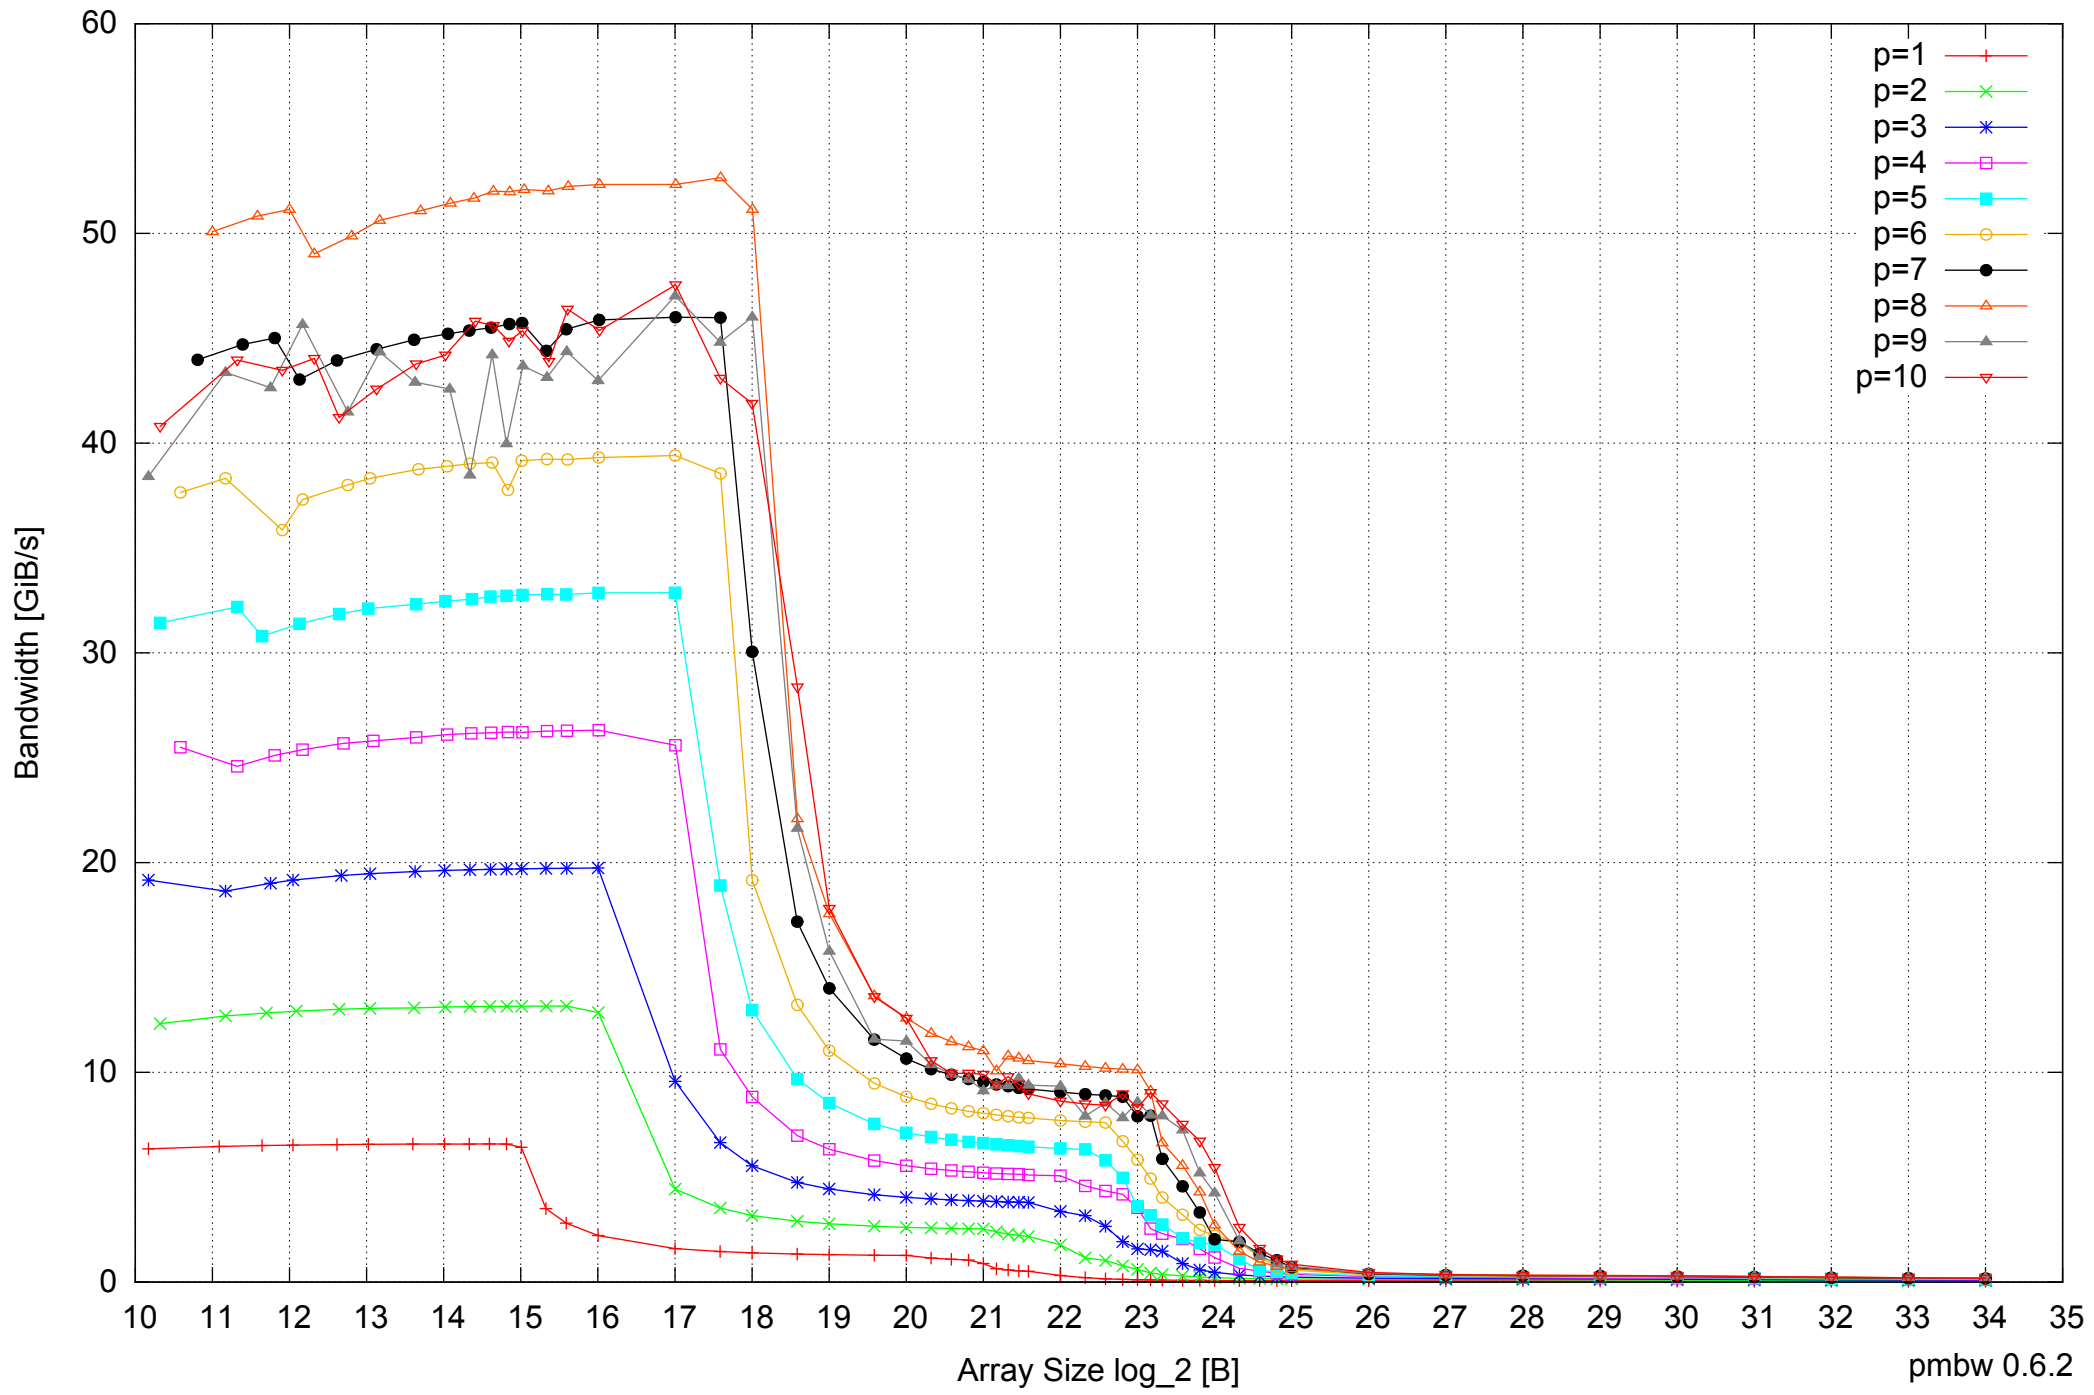

Intel Xeon X5355 24GB - Parallel Memory Bandwidth - PermRead64SimpleLoop