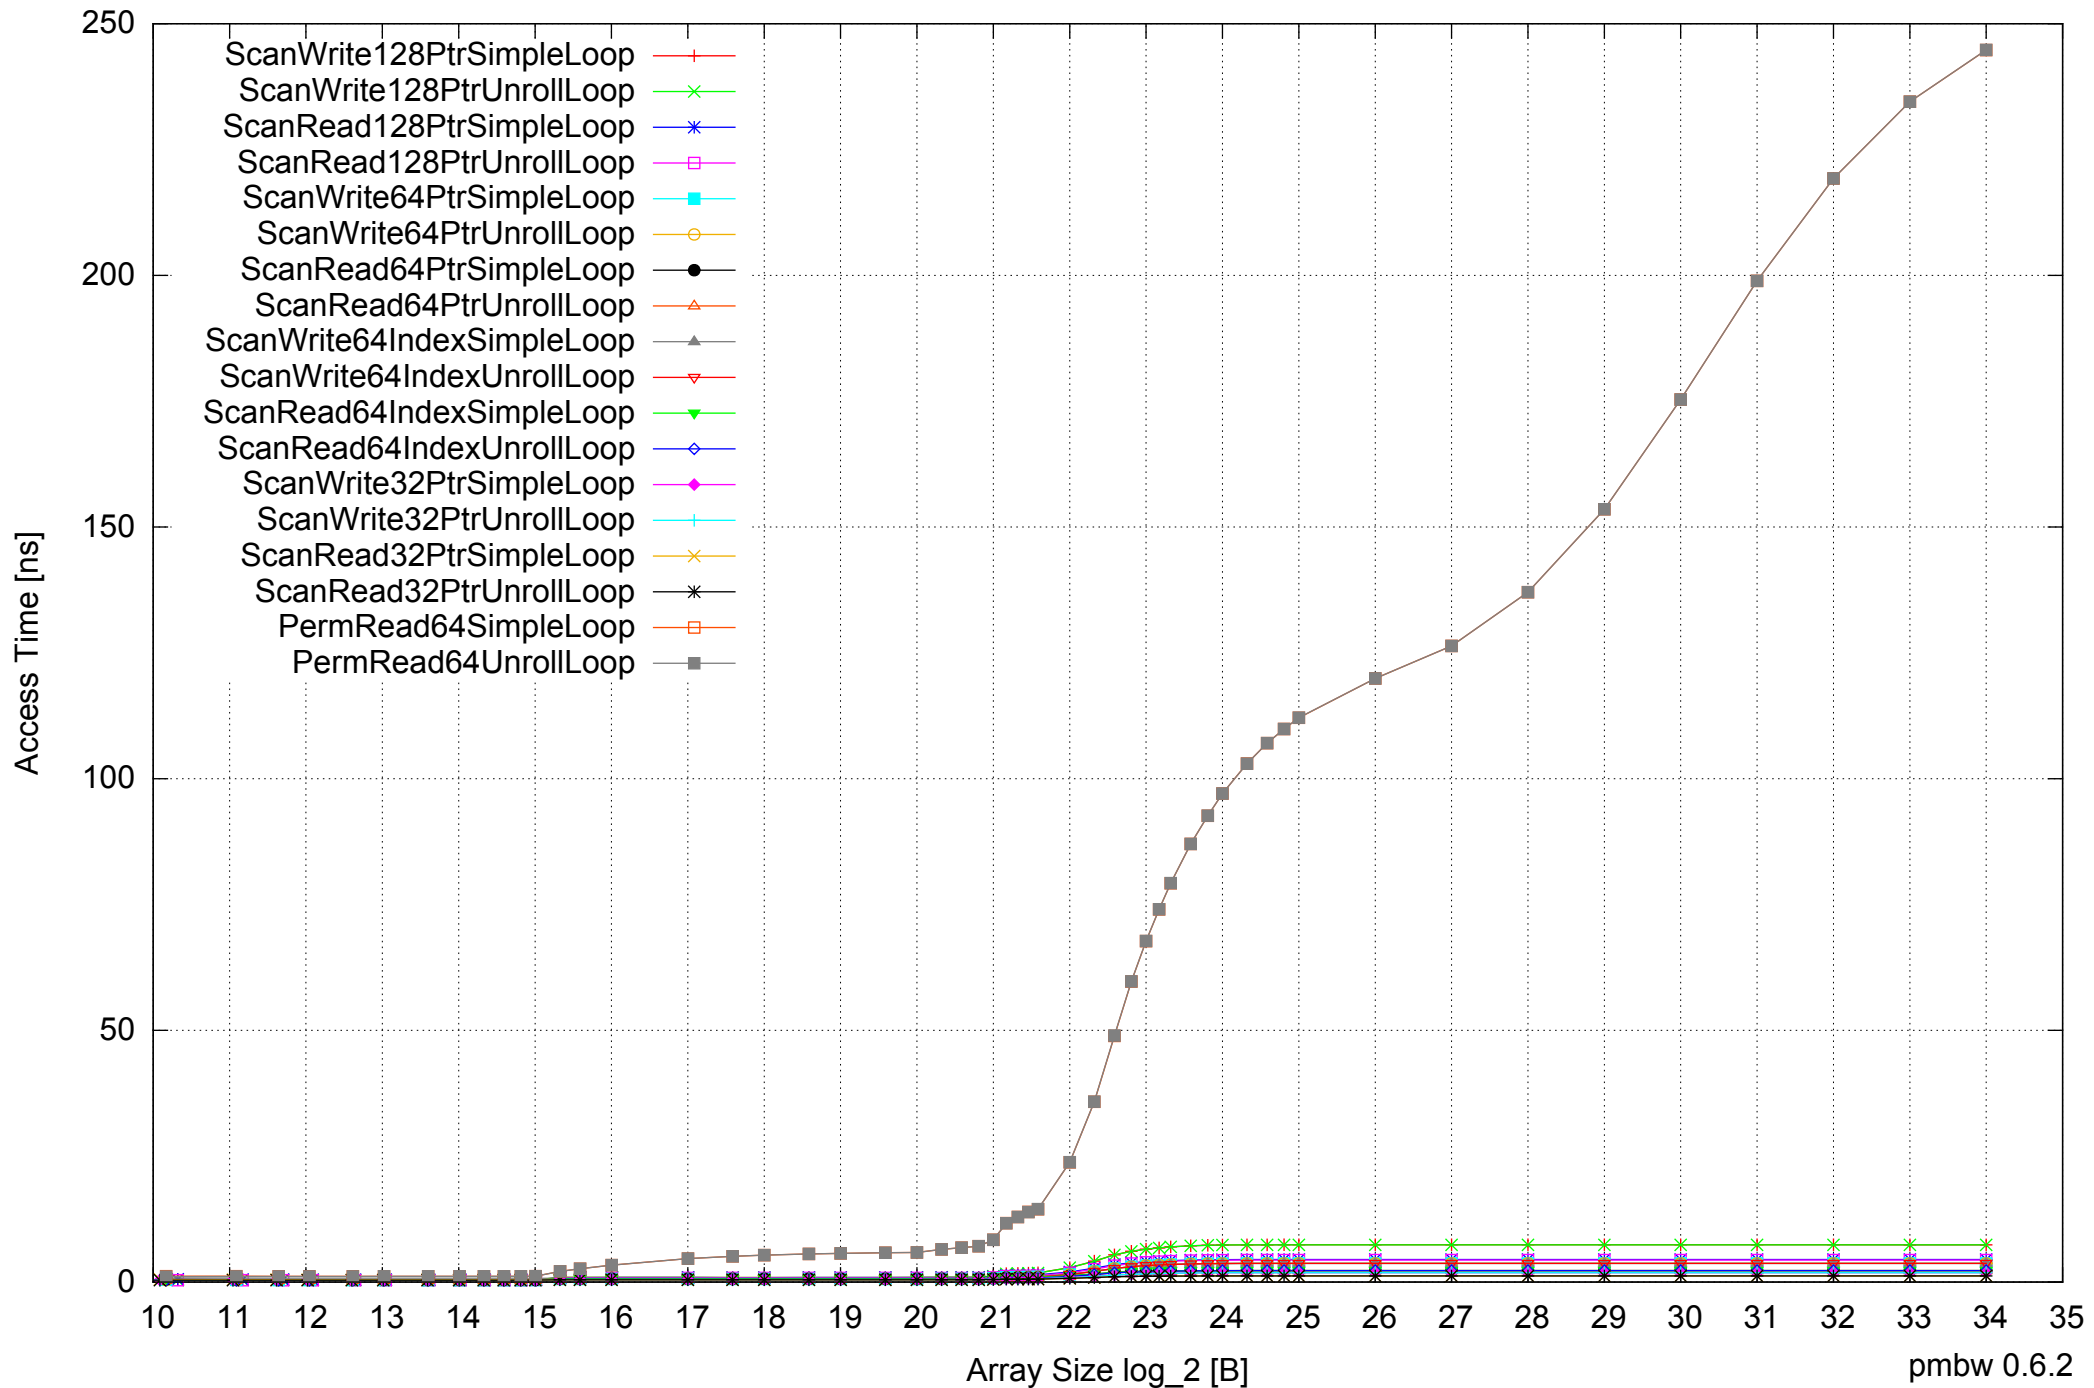

Intel Xeon X5355 24GB - One Thread Memory Bandwidth

Intel Xeon X5355 24GB - One Thread Memory Latency (Access Time)

Intel Xeon X5355 24GB - One Thread Memory Latency (excluding Permutation)

Intel Xeon X5355 24GB - One Thread Memory Bandwidth (only 64-bit Reads)

Intel Xeon X5355 24GB - Parallel Memory Bandwidth - ScanWrite128PtrSimpleLoop

Intel Xeon X5355 24GB - Parallel Memory Access Time - ScanWrite128PtrSimpleLoop

Intel Xeon X5355 24GB - Speedup of Parallel Memory Bandwidth (enlarged) - ScanWrite128PtrSimpleLoop