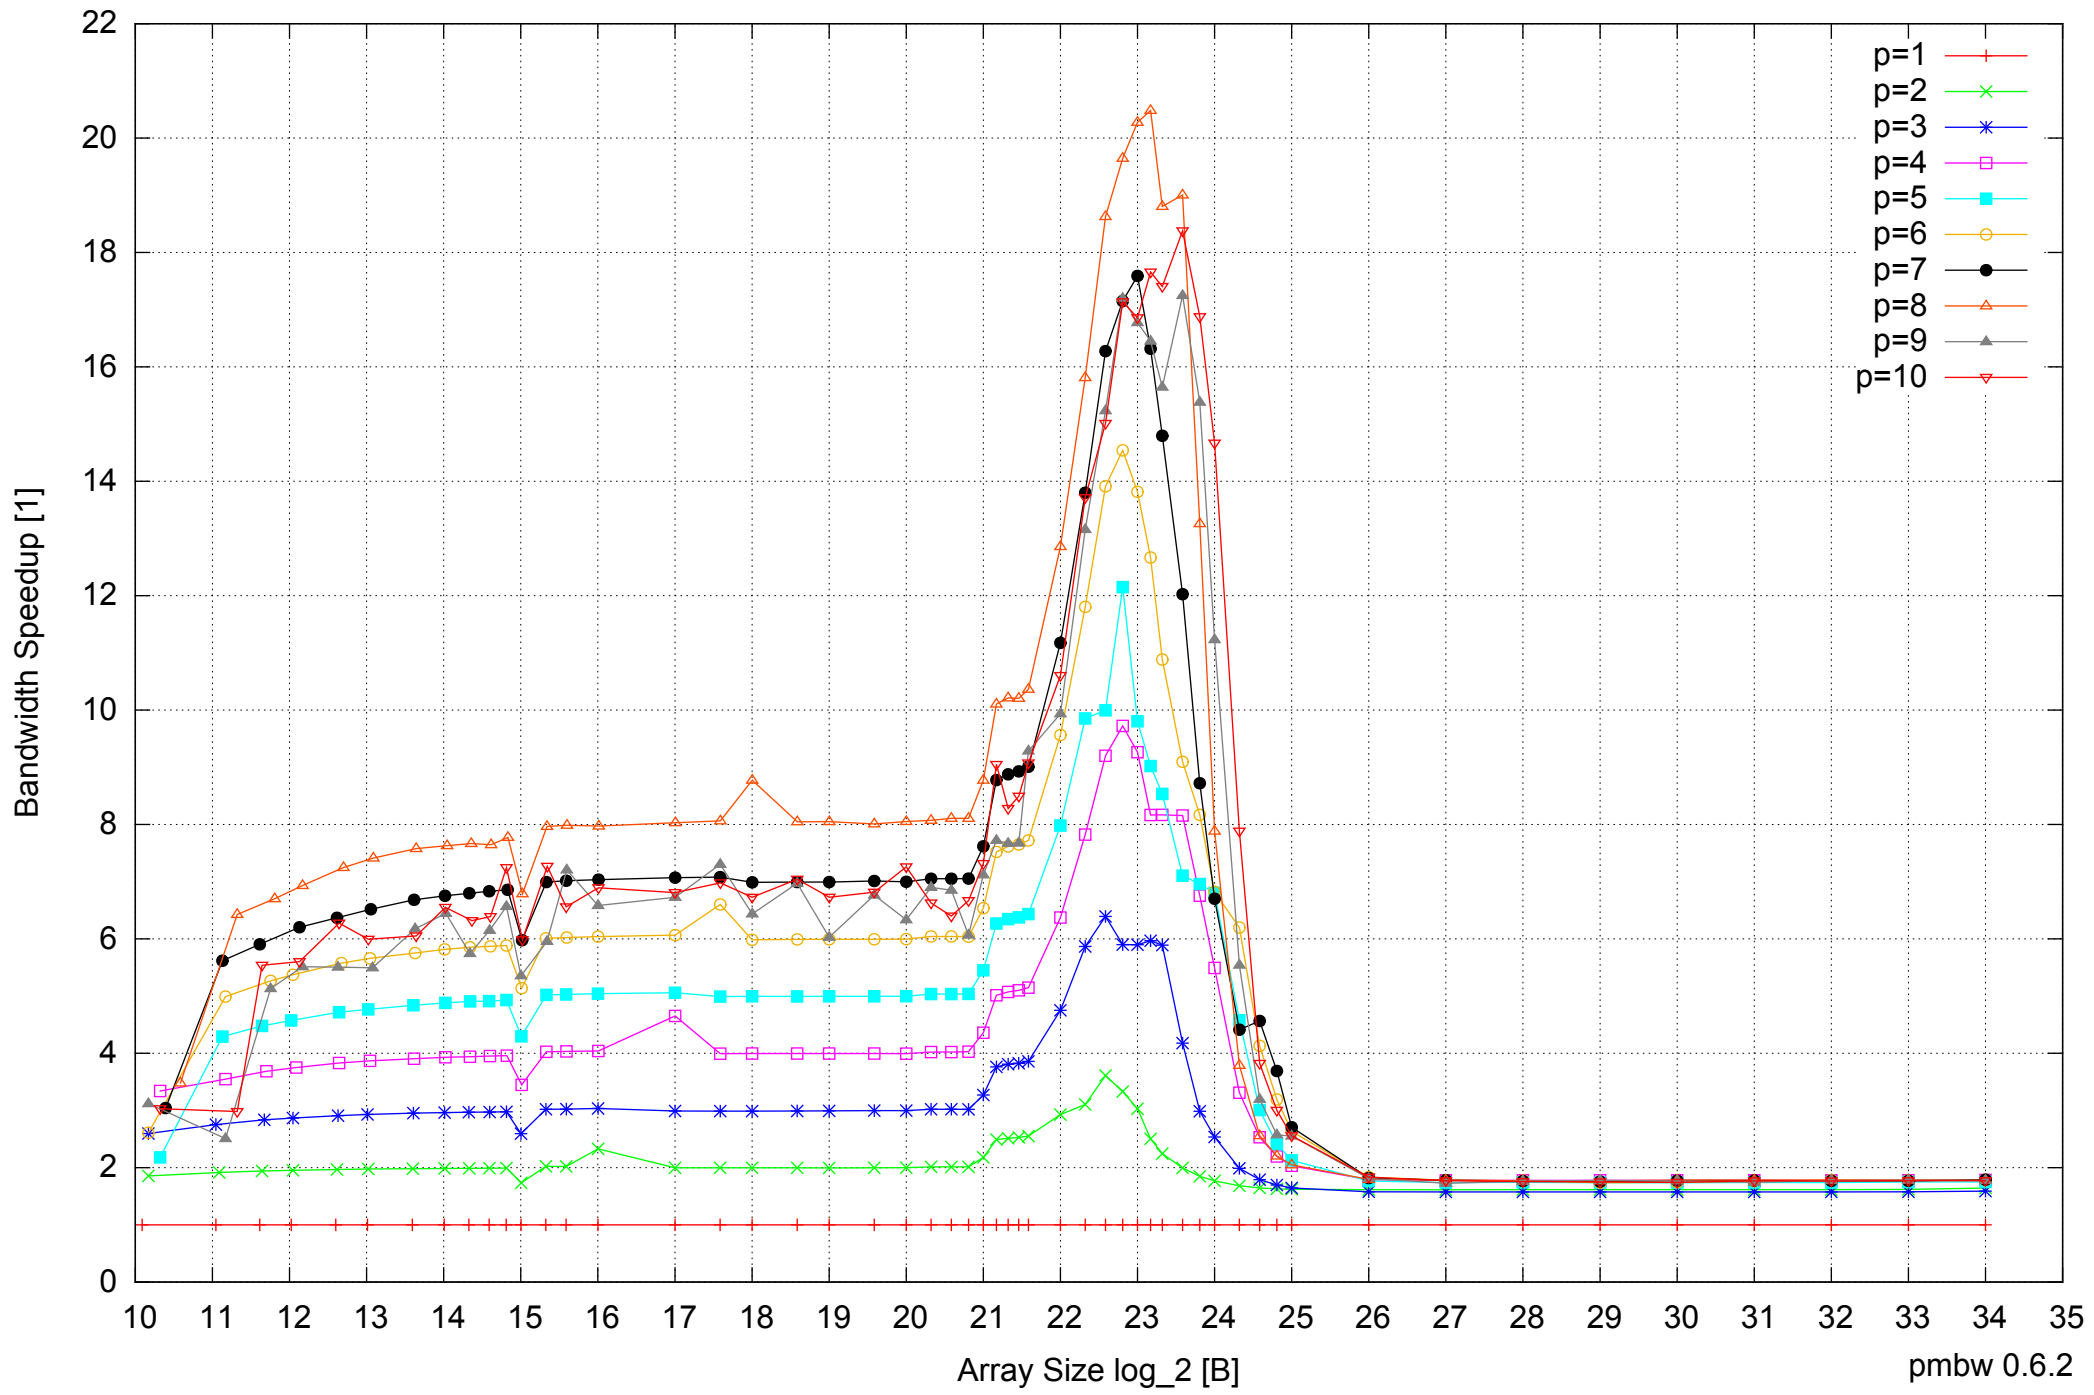

Intel Xeon X5355 24GB - Speedup of Parallel Memory Bandwidth (enlarged) - ScanWrite32PtrSimpleLoop

Intel Xeon X5355 24GB - Parallel Memory Access Time - ScanWrite32PtrUnrollLoop

Intel Xeon X5355 24GB - Speedup of Parallel Memory Bandwidth (enlarged) - ScanWrite32PtrUnrollLoop

Intel Xeon X5355 24GB - Parallel Memory Bandwidth - ScanRead32PtrSimpleLoop

Intel Xeon X5355 24GB - Speedup of Parallel Memory Bandwidth - ScanRead32PtrSimpleLoop

Intel Xeon X5355 24GB - Parallel Memory Access Time - ScanRead32PtrUnrollLoop