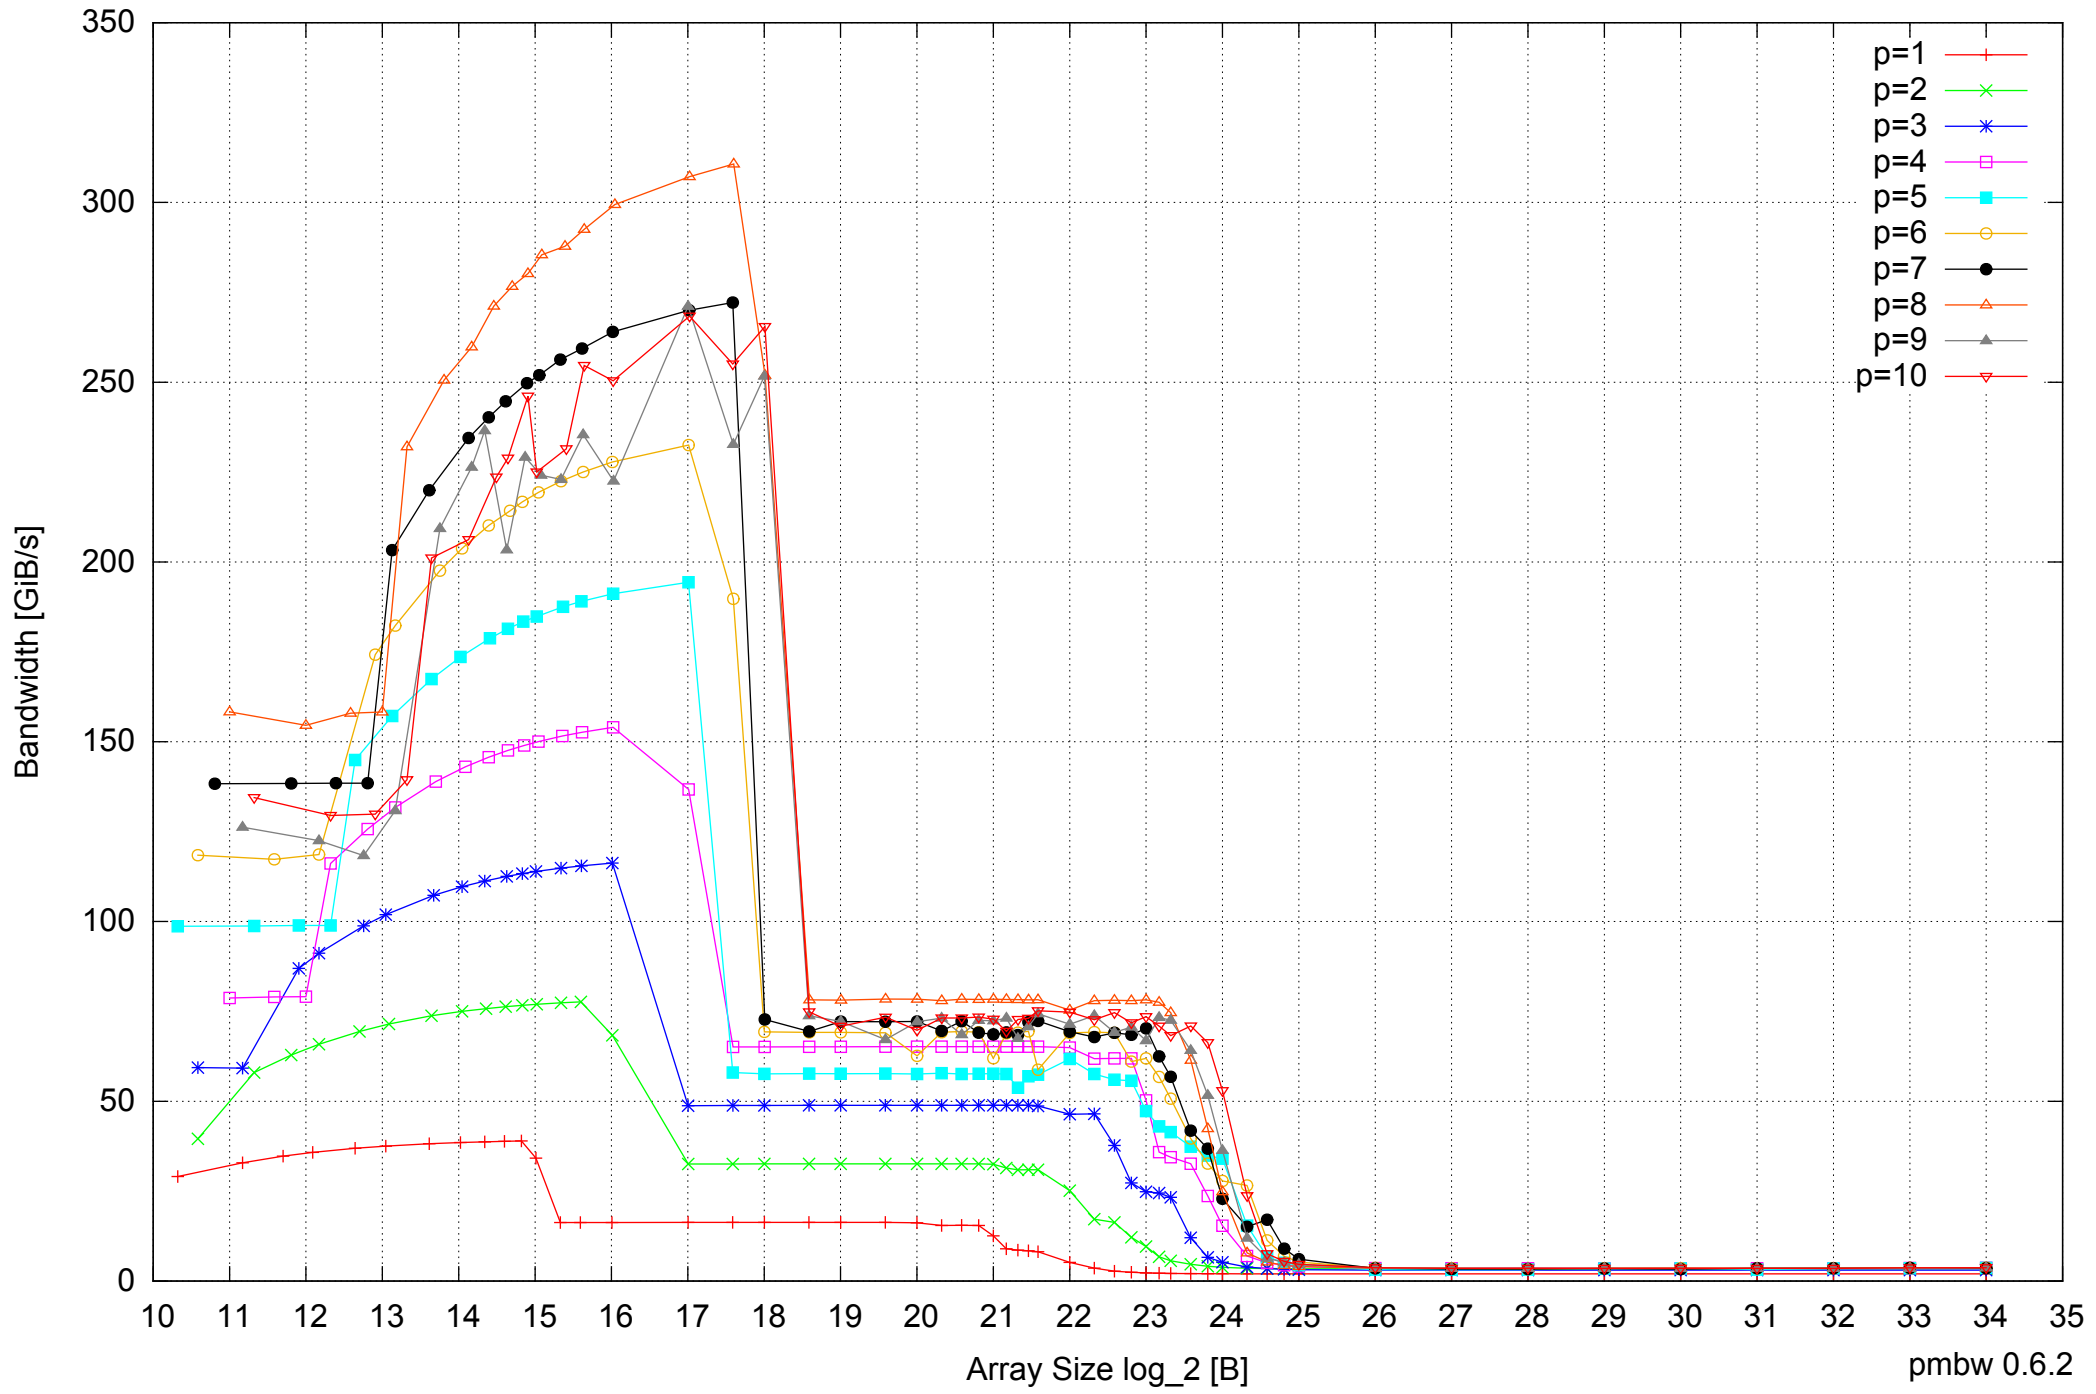

Intel Xeon X5355 24GB - One Thread Memory Bandwidth

Intel Xeon X5355 24GB - One Thread Memory Latency (Access Time)

Intel Xeon X5355 24GB - One Thread Memory Latency (excluding Permutation)

Intel Xeon X5355 24GB - One Thread Memory Bandwidth (only 64-bit Reads)

Intel Xeon X5355 24GB - Parallel Memory Bandwidth - ScanWrite128PtrSimpleLoop

Intel Xeon X5355 24GB - Parallel Memory Access Time - ScanWrite128PtrSimpleLoop

Intel Xeon X5355 24GB - Speedup of Parallel Memory Bandwidth (enlarged) - ScanWrite128PtrSimpleLoop

Intel Xeon X5355 24GB - Parallel Memory Bandwidth - ScanWrite128PtrUnrollLoop

Intel Xeon X5355 24GB - Parallel Memory Access Time - ScanWrite128PtrUnrollLoop

Intel Xeon X5355 24GB - Speedup of Parallel Memory Bandwidth - ScanWrite128PtrUnrollLoop

Intel Xeon X5355 24GB - Speedup of Parallel Memory Bandwidth (enlarged) - ScanWrite128PtrUnrollLoop

Intel Xeon X5355 24GB - Parallel Memory Bandwidth - ScanRead128PtrSimpleLoop

Intel Xeon X5355 24GB - Speedup of Parallel Memory Bandwidth - ScanRead128PtrSimpleLoop