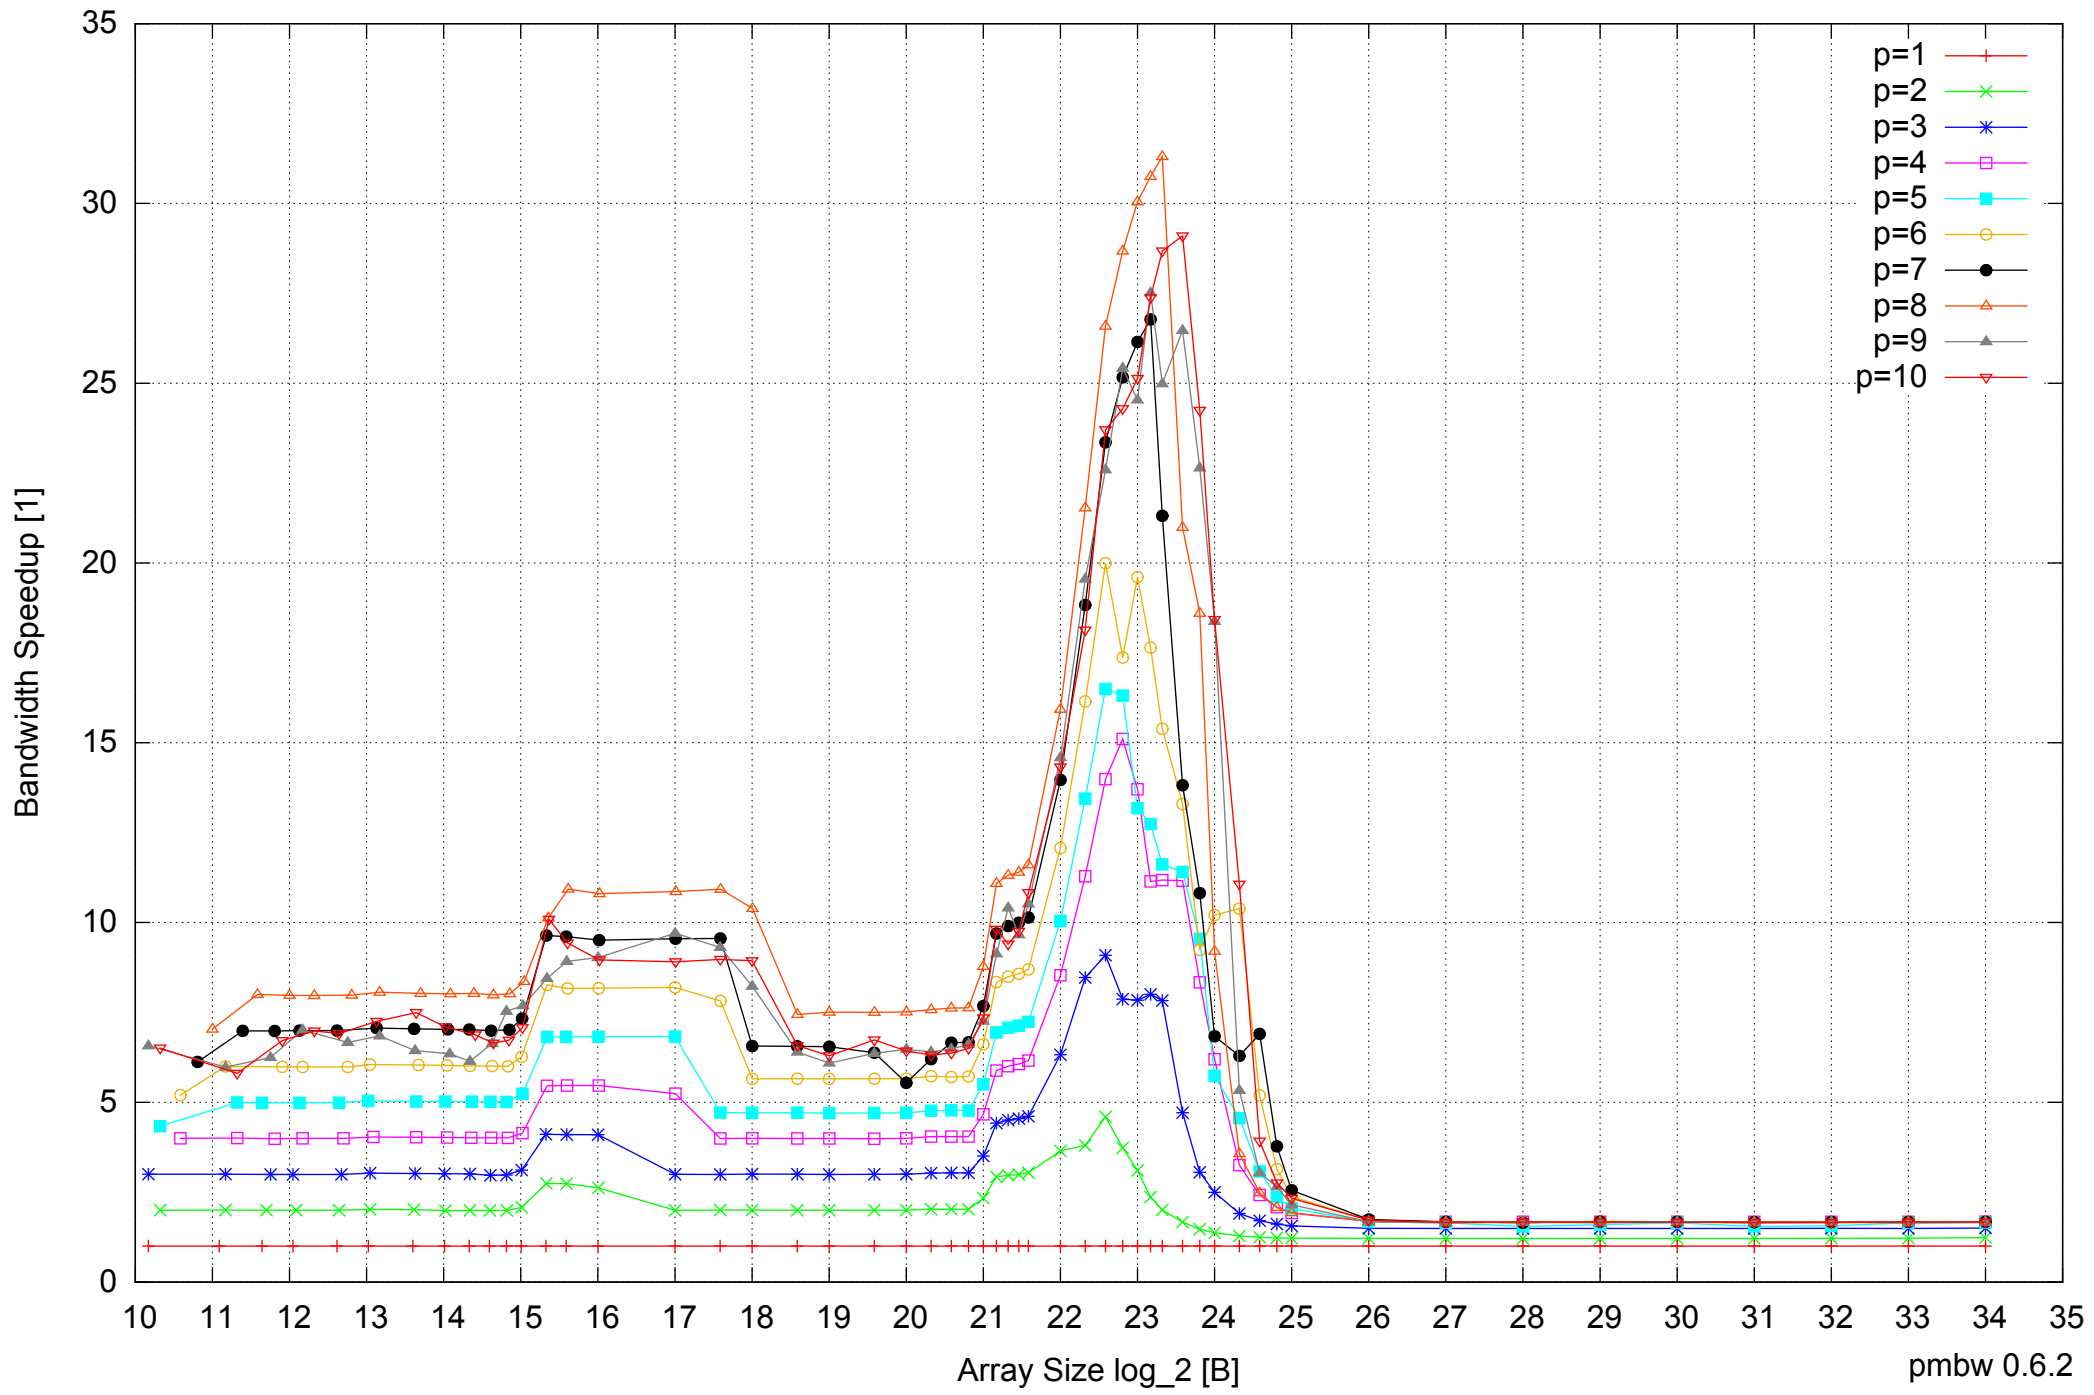

Intel Xeon X5355 24GB - Parallel Memory Bandwidth - ScanWrite64PtrUnrollLoop

Intel Xeon X5355 24GB - Parallel Memory Access Time - ScanWrite64PtrUnrollLoop

Intel Xeon X5355 24GB - Speedup of Parallel Memory Bandwidth (enlarged) - ScanRead64PtrSimpleLoop

Intel Xeon X5355 24GB - Parallel Memory Bandwidth - ScanRead64PtrUnrollLoop

Intel Xeon X5355 24GB - Parallel Memory Access Time - ScanRead64PtrUnrollLoop

Intel Xeon X5355 24GB - Speedup of Parallel Memory Bandwidth - ScanRead64PtrUnrollLoop