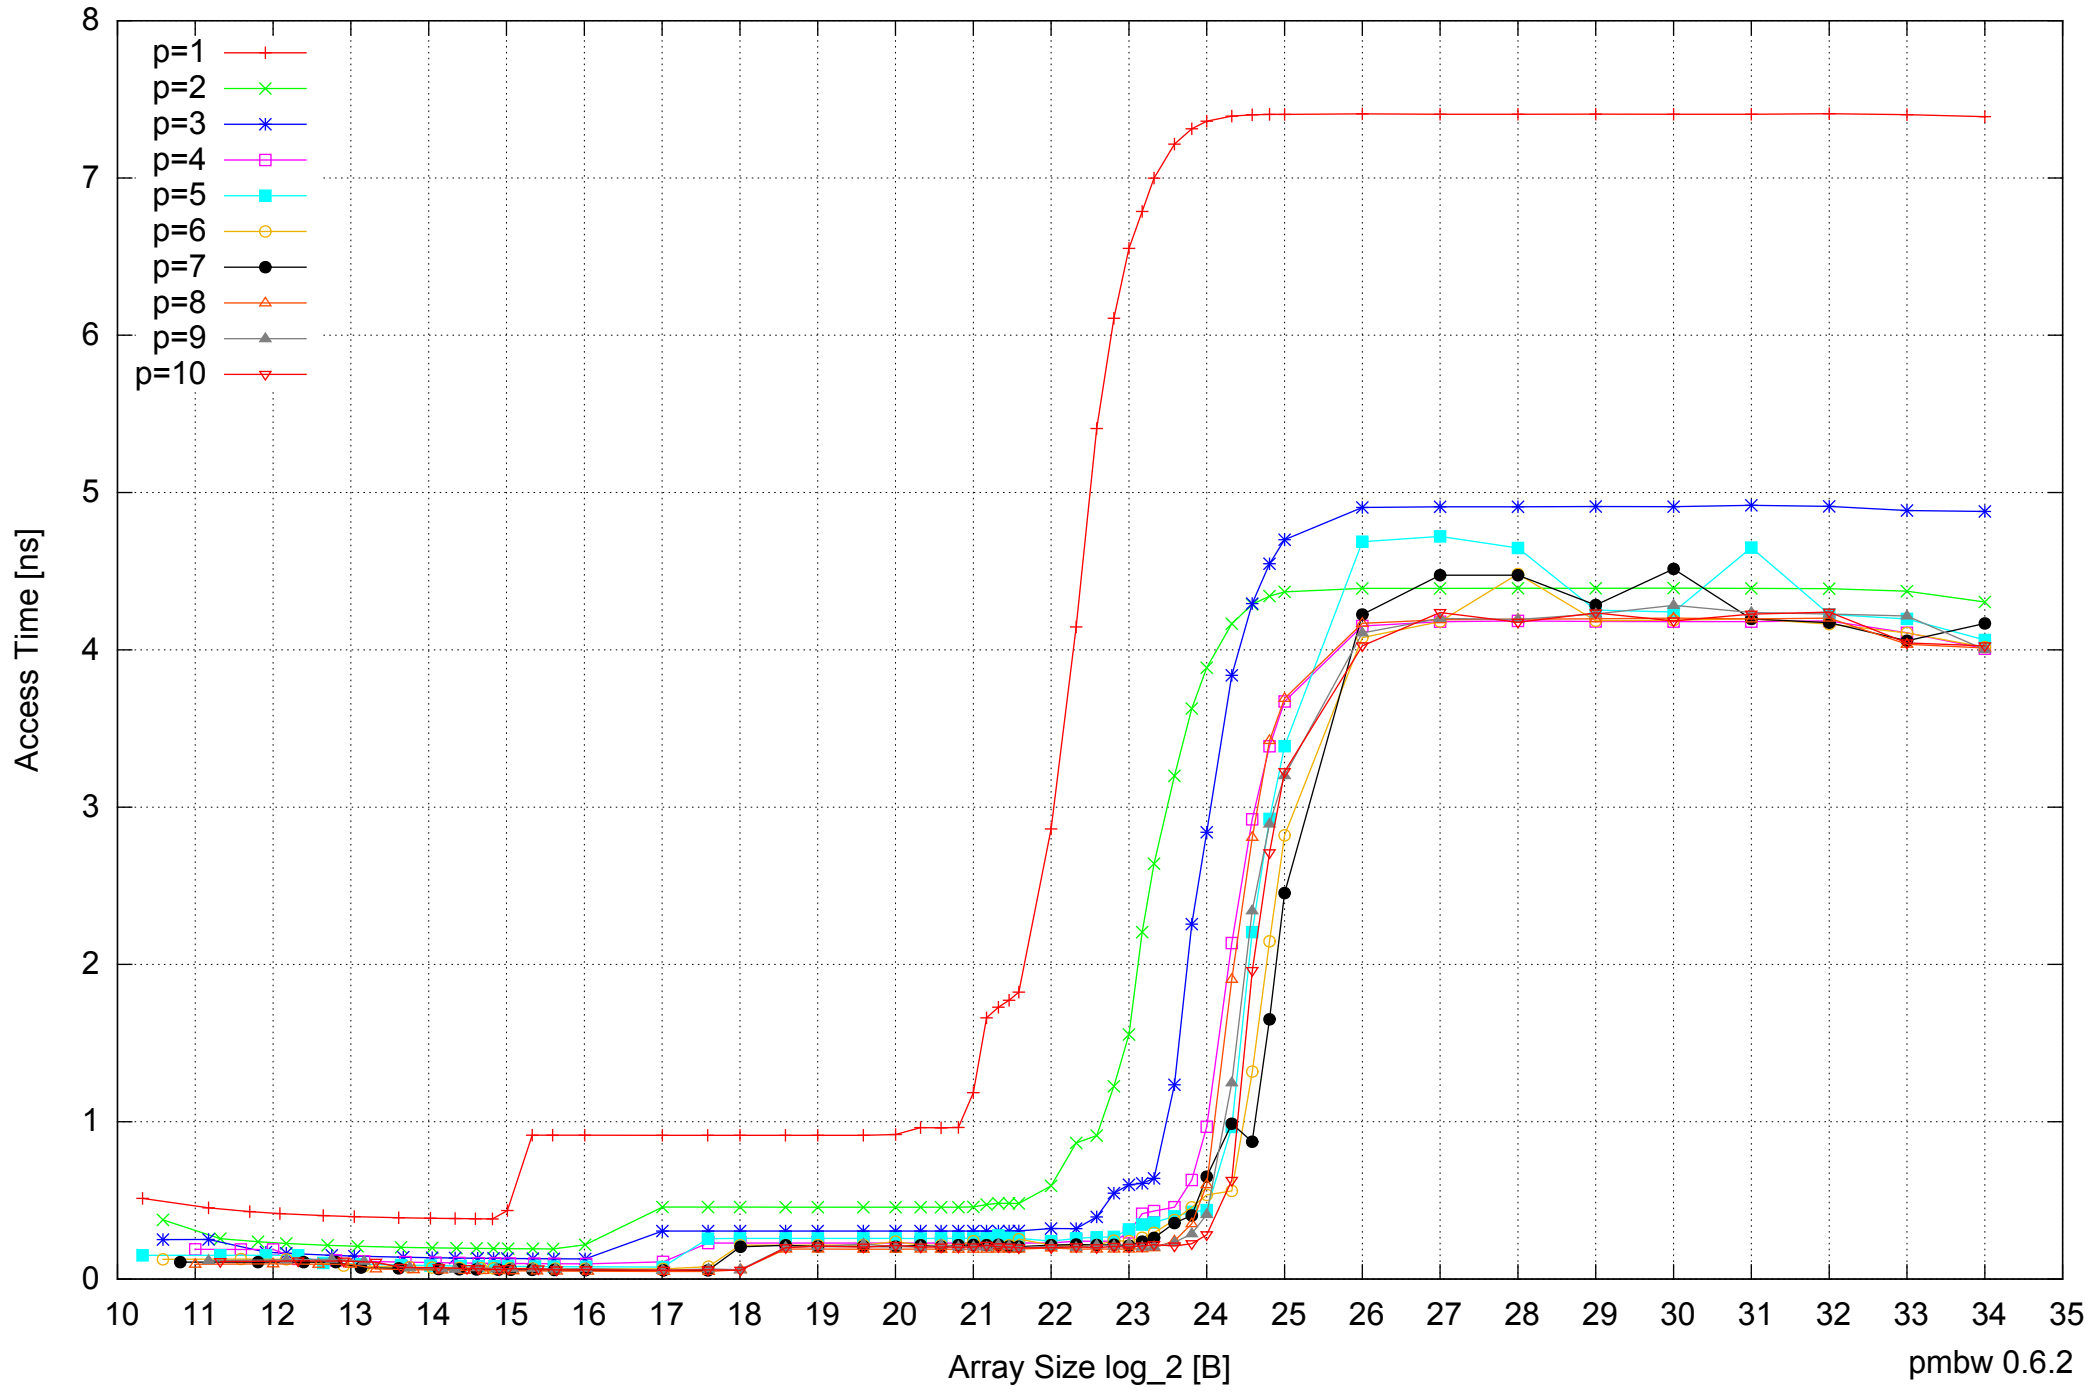

Intel Xeon X5355 24GB - One Thread Memory Bandwidth

Intel Xeon X5355 24GB - One Thread Memory Latency (Access Time)

Intel Xeon X5355 24GB - One Thread Memory Latency (excluding Permutation)

Intel Xeon X5355 24GB - One Thread Memory Bandwidth (only 64-bit Reads)

Intel Xeon X5355 24GB - Parallel Memory Bandwidth - ScanWrite128PtrSimpleLoop

Intel Xeon X5355 24GB - Parallel Memory Access Time - ScanWrite128PtrSimpleLoop

Intel Xeon X5355 24GB - Speedup of Parallel Memory Bandwidth (enlarged) - ScanWrite128PtrSimpleLoop

Intel Xeon X5355 24GB - Parallel Memory Bandwidth - ScanWrite128PtrUnrollLoop

Intel Xeon X5355 24GB - Parallel Memory Access Time - ScanWrite128PtrUnrollLoop

Intel Xeon X5355 24GB - Speedup of Parallel Memory Bandwidth - ScanWrite128PtrUnrollLoop