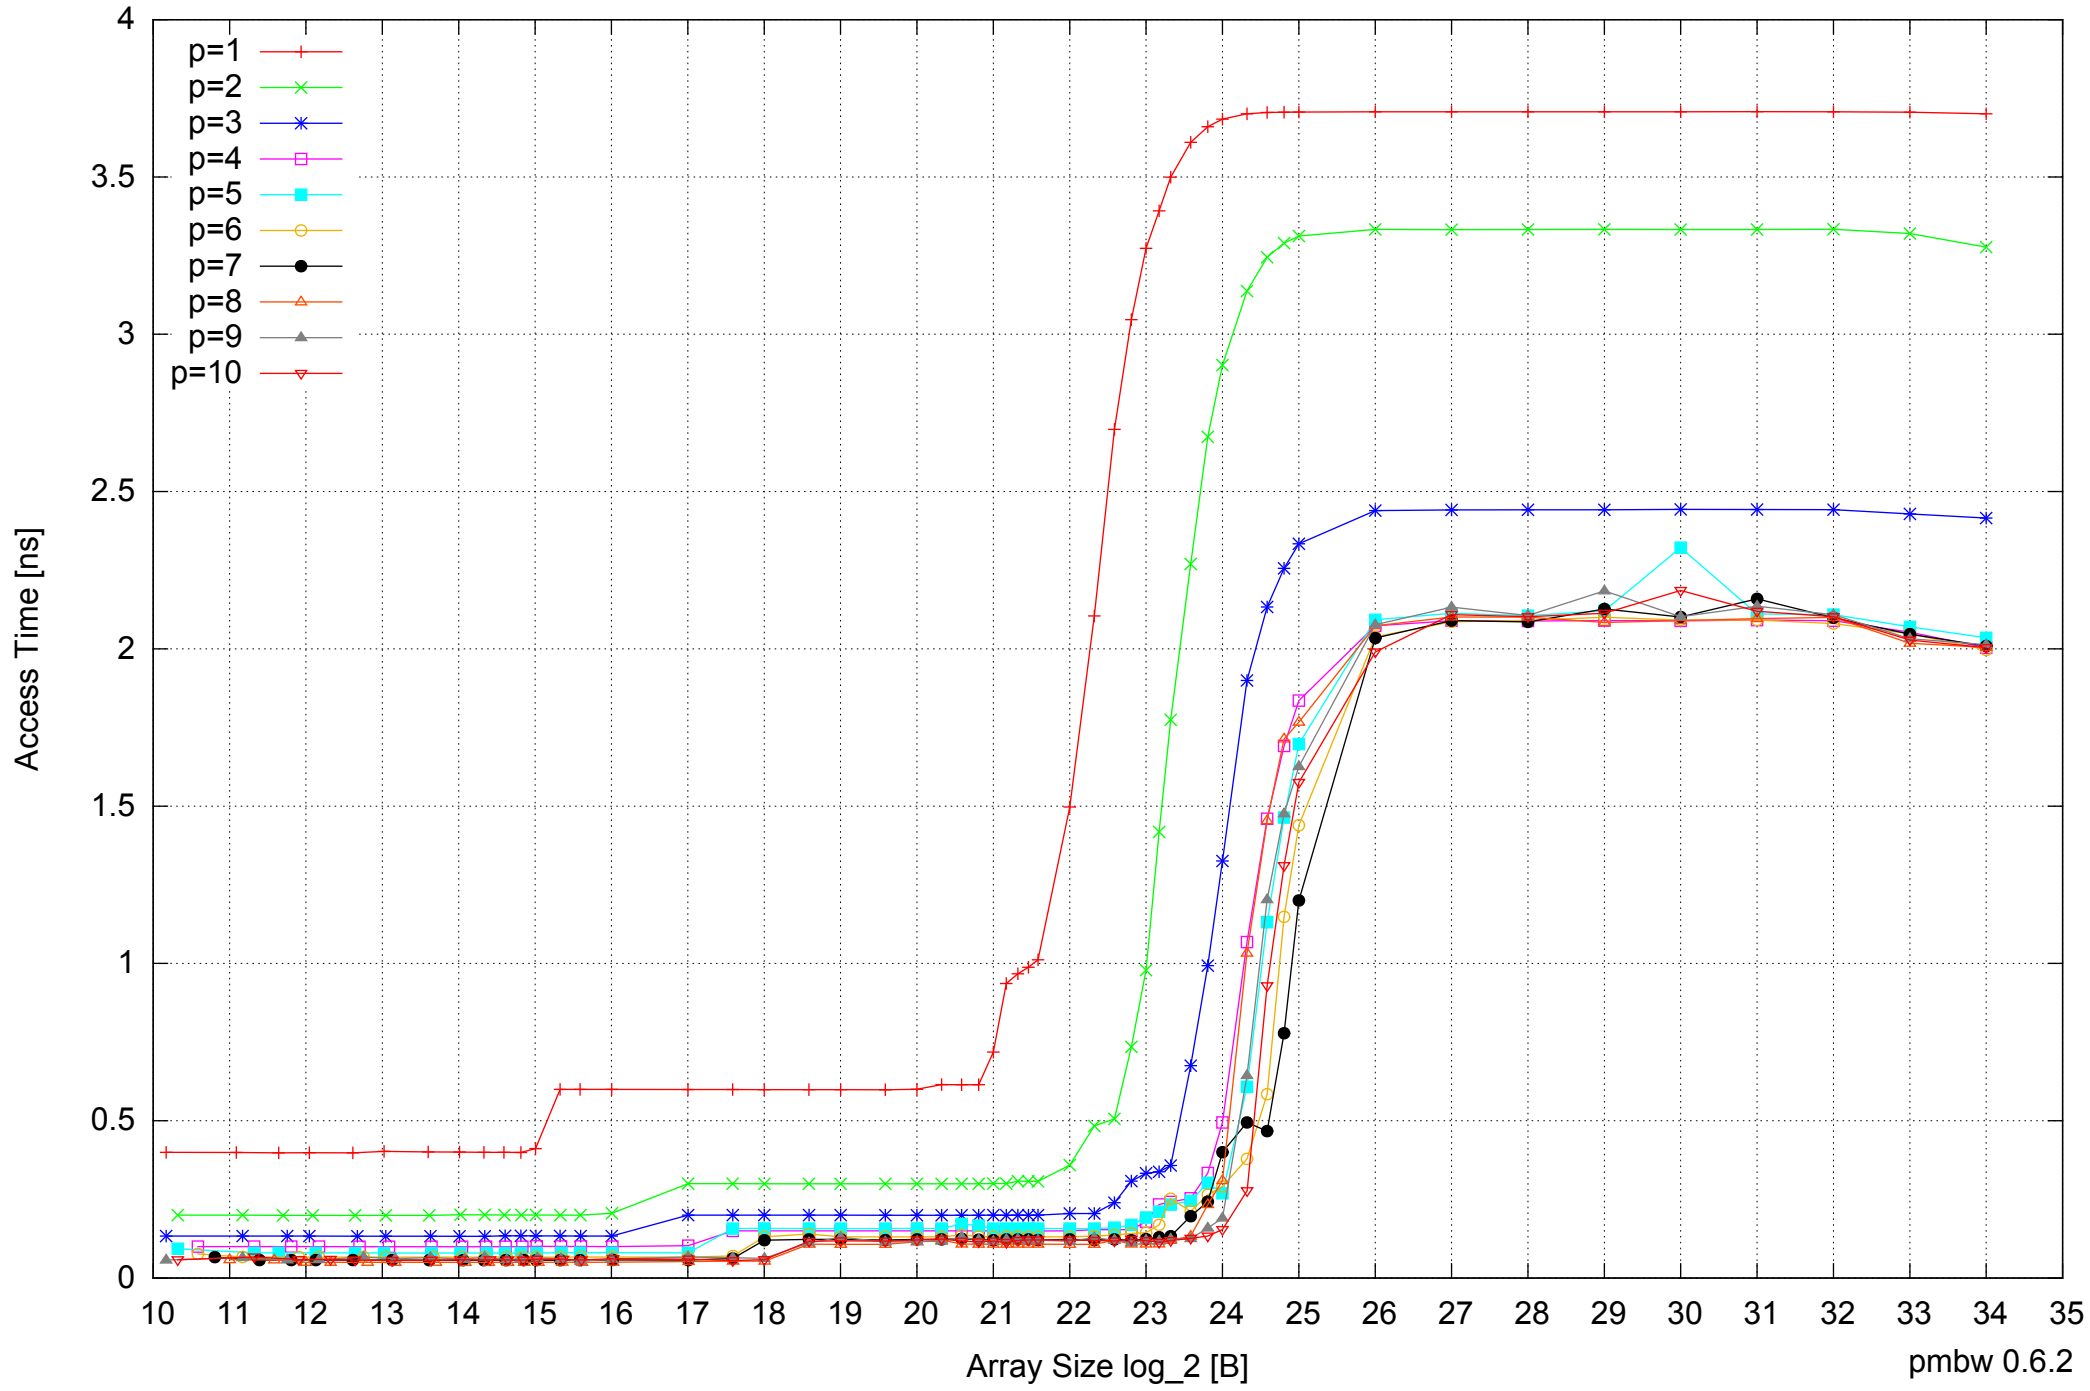

Intel Xeon X5355 24GB - Speedup of Parallel Memory Bandwidth (enlarged) - ScanWrite128PtrUnrollLoop

Intel Xeon X5355 24GB - Parallel Memory Bandwidth - ScanRead128PtrSimpleLoop

Intel Xeon X5355 24GB - Speedup of Parallel Memory Bandwidth - ScanRead128PtrSimpleLoop

Intel Xeon X5355 24GB - Parallel Memory Bandwidth - ScanRead128PtrUnrollLoop

Intel Xeon X5355 24GB - Parallel Memory Access Time - ScanWrite64PtrSimpleLoop

Intel Xeon X5355 24GB - Speedup of Parallel Memory Bandwidth (enlarged) - ScanWrite64PtrSimpleLoop

Intel Xeon X5355 24GB - Parallel Memory Bandwidth - ScanWrite64PtrUnrollLoop

Intel Xeon X5355 24GB - Parallel Memory Access Time - ScanWrite64PtrUnrollLoop

Intel Xeon X5355 24GB - Speedup of Parallel Memory Bandwidth (enlarged) - ScanRead64PtrSimpleLoop