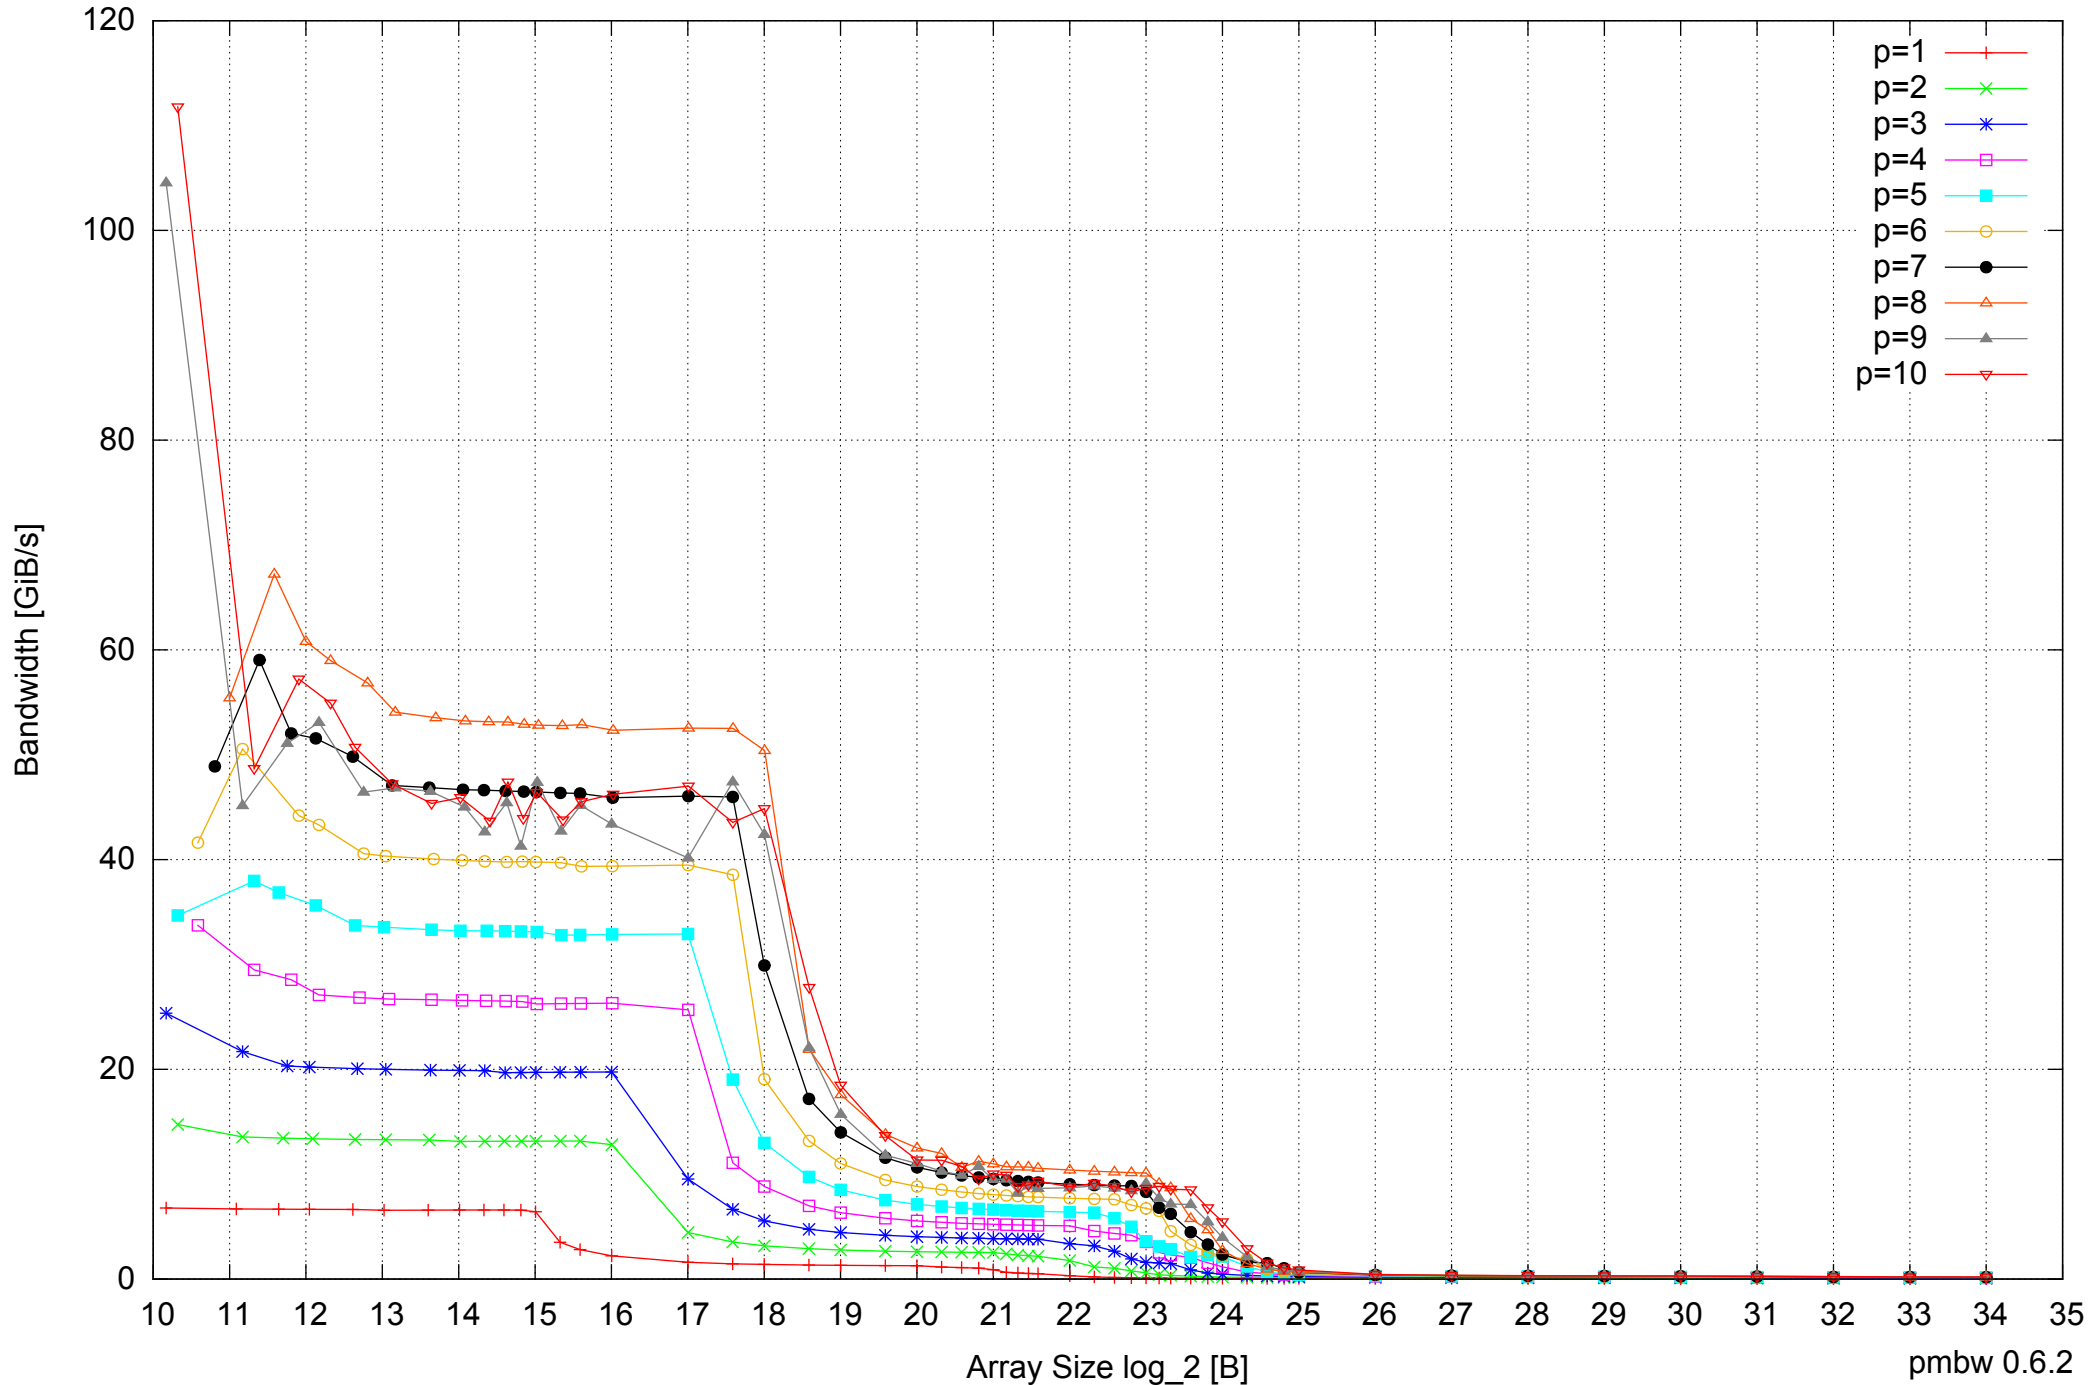

Intel Xeon X5355 24GB - Parallel Memory Bandwidth - PermRead64UnrollLoop