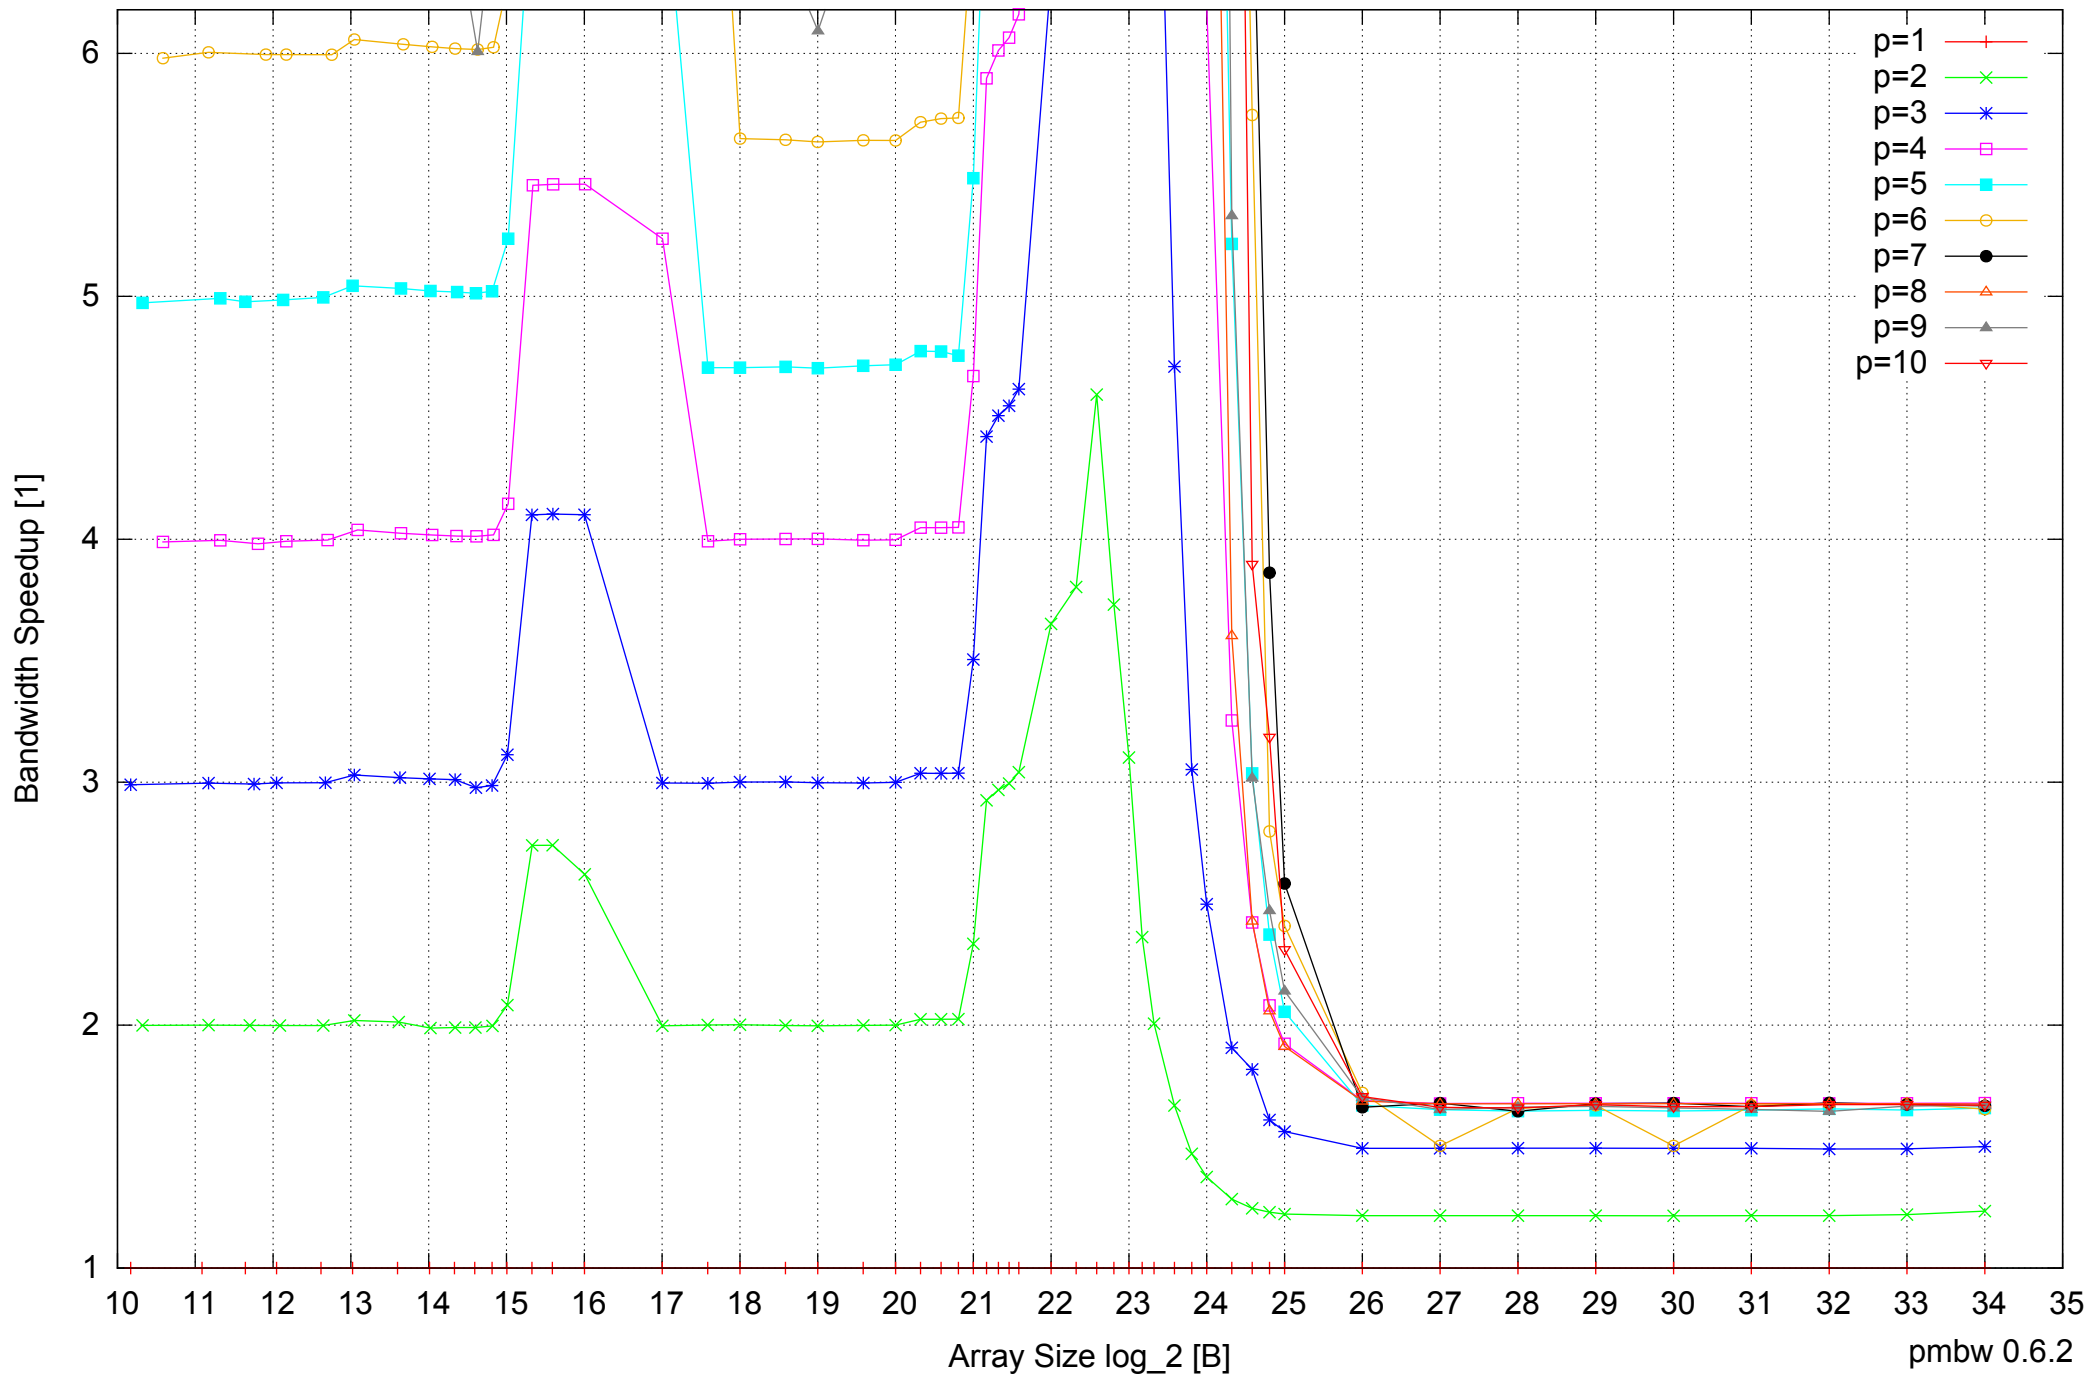

Intel Xeon X5355 24GB - Speedup of Parallel Memory Bandwidth (enlarged) - ScanRead64IndexUnrollLoop