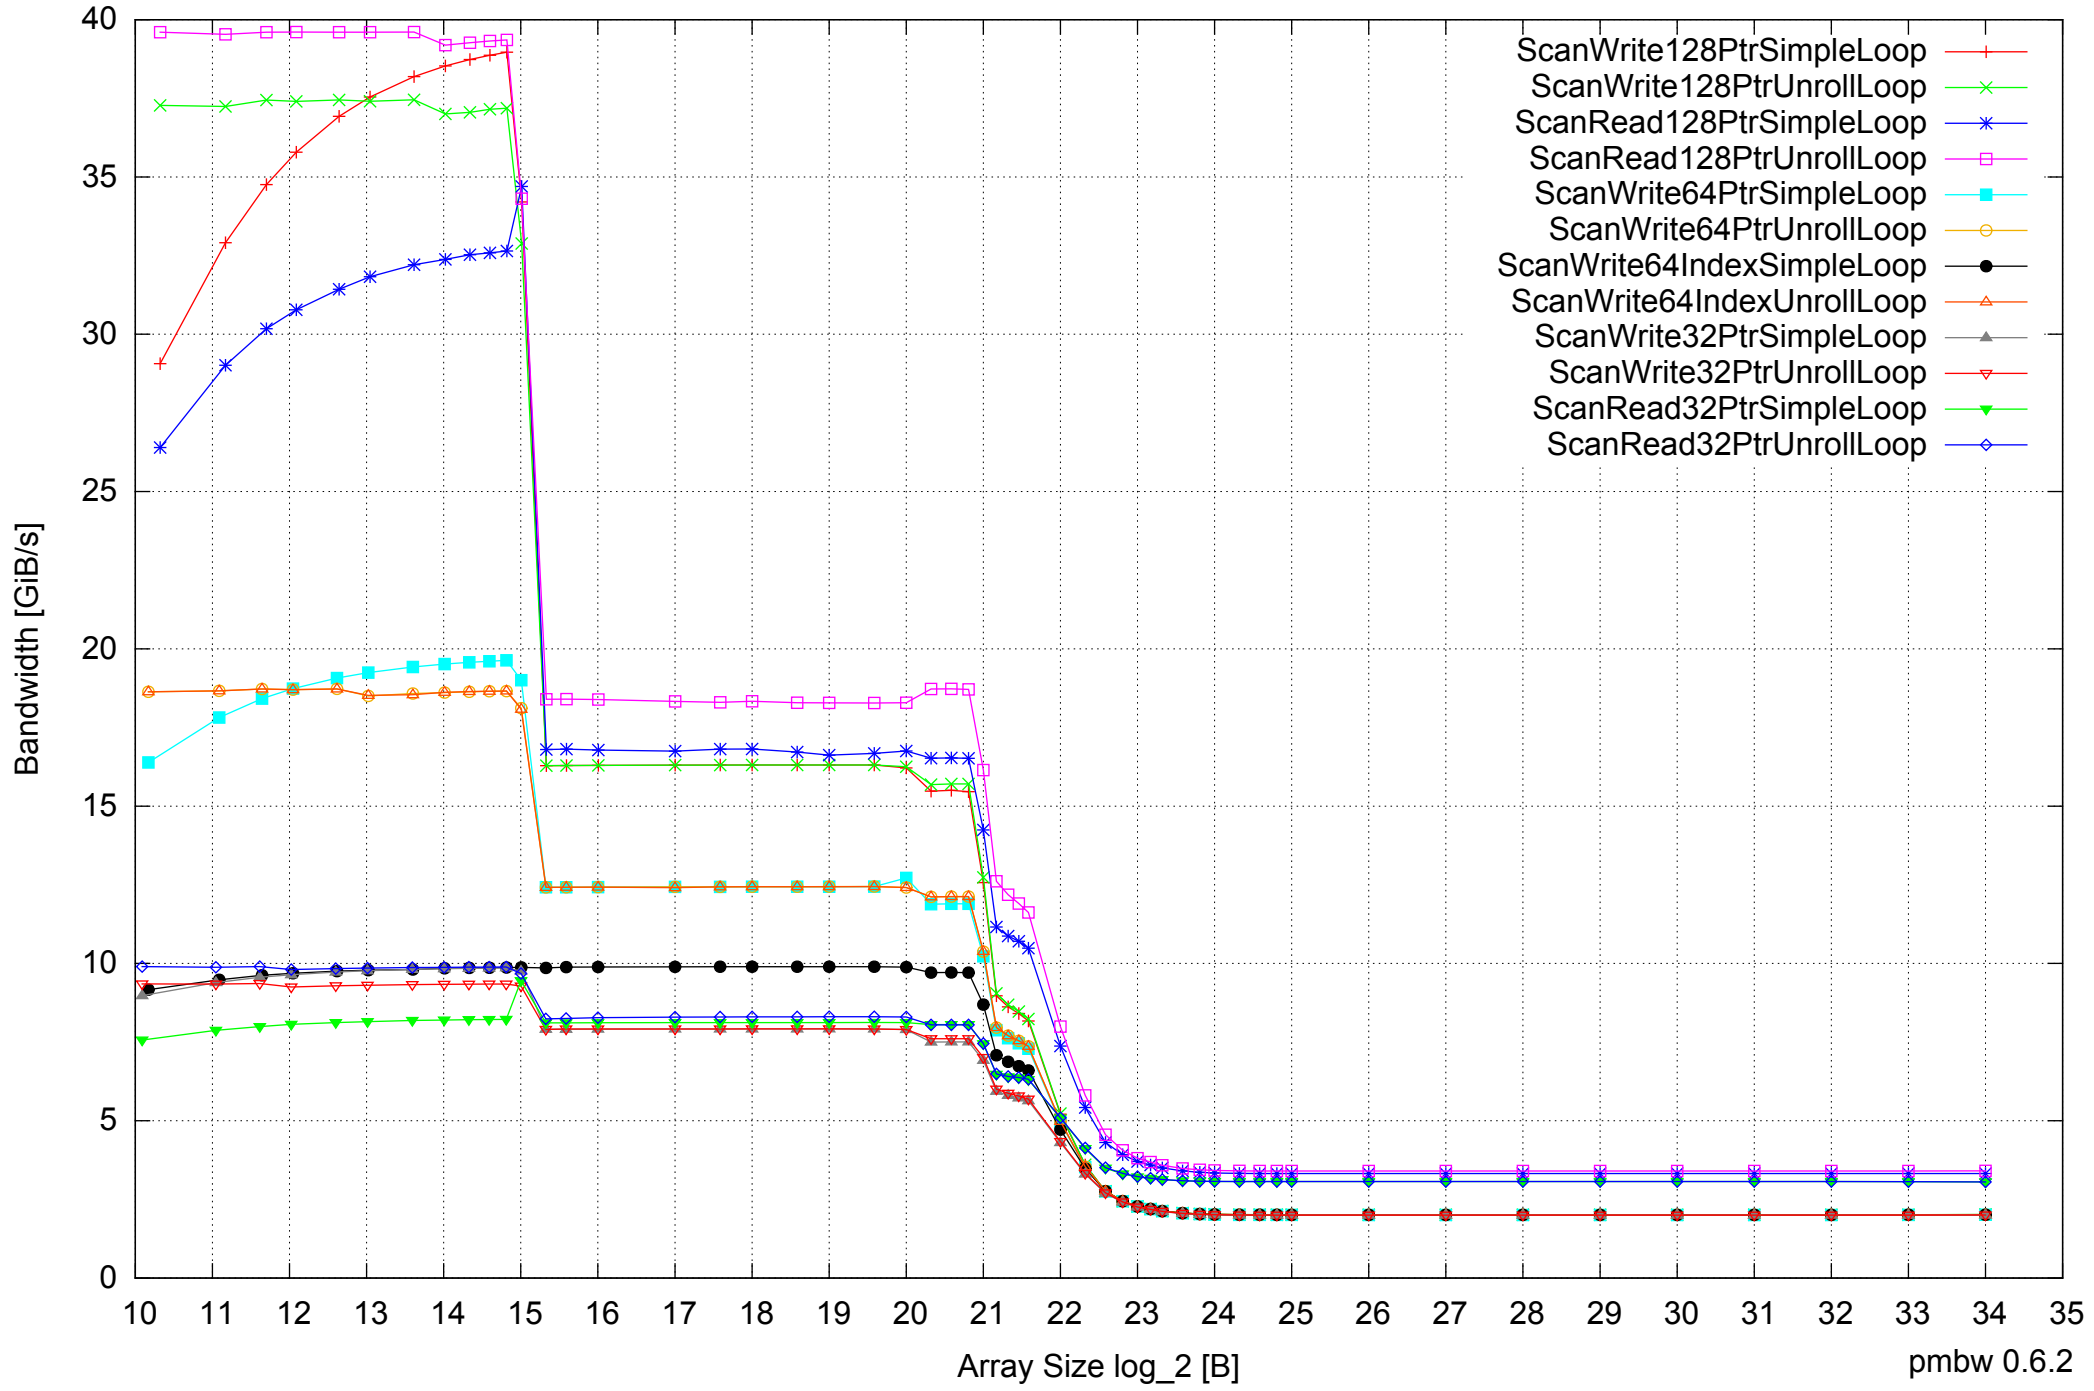

Intel Xeon X5355 24GB - One Thread Memory Bandwidth

Intel Xeon X5355 24GB - One Thread Memory Latency (Access Time)

Intel Xeon X5355 24GB - One Thread Memory Latency (excluding Permutation)

Intel Xeon X5355 24GB - One Thread Memory Bandwidth (only 64-bit Reads)

Intel Xeon X5355 24GB - Parallel Memory Bandwidth - ScanWrite128PtrSimpleLoop

Intel Xeon X5355 24GB - Parallel Memory Access Time - ScanWrite128PtrSimpleLoop

Intel Xeon X5355 24GB - Speedup of Parallel Memory Bandwidth (enlarged) - ScanWrite128PtrSimpleLoop

Intel Xeon X5355 24GB - Parallel Memory Bandwidth - ScanWrite128PtrUnrollLoop

Intel Xeon X5355 24GB - Parallel Memory Access Time - ScanWrite128PtrUnrollLoop

Intel Xeon X5355 24GB - Speedup of Parallel Memory Bandwidth - ScanWrite128PtrUnrollLoop