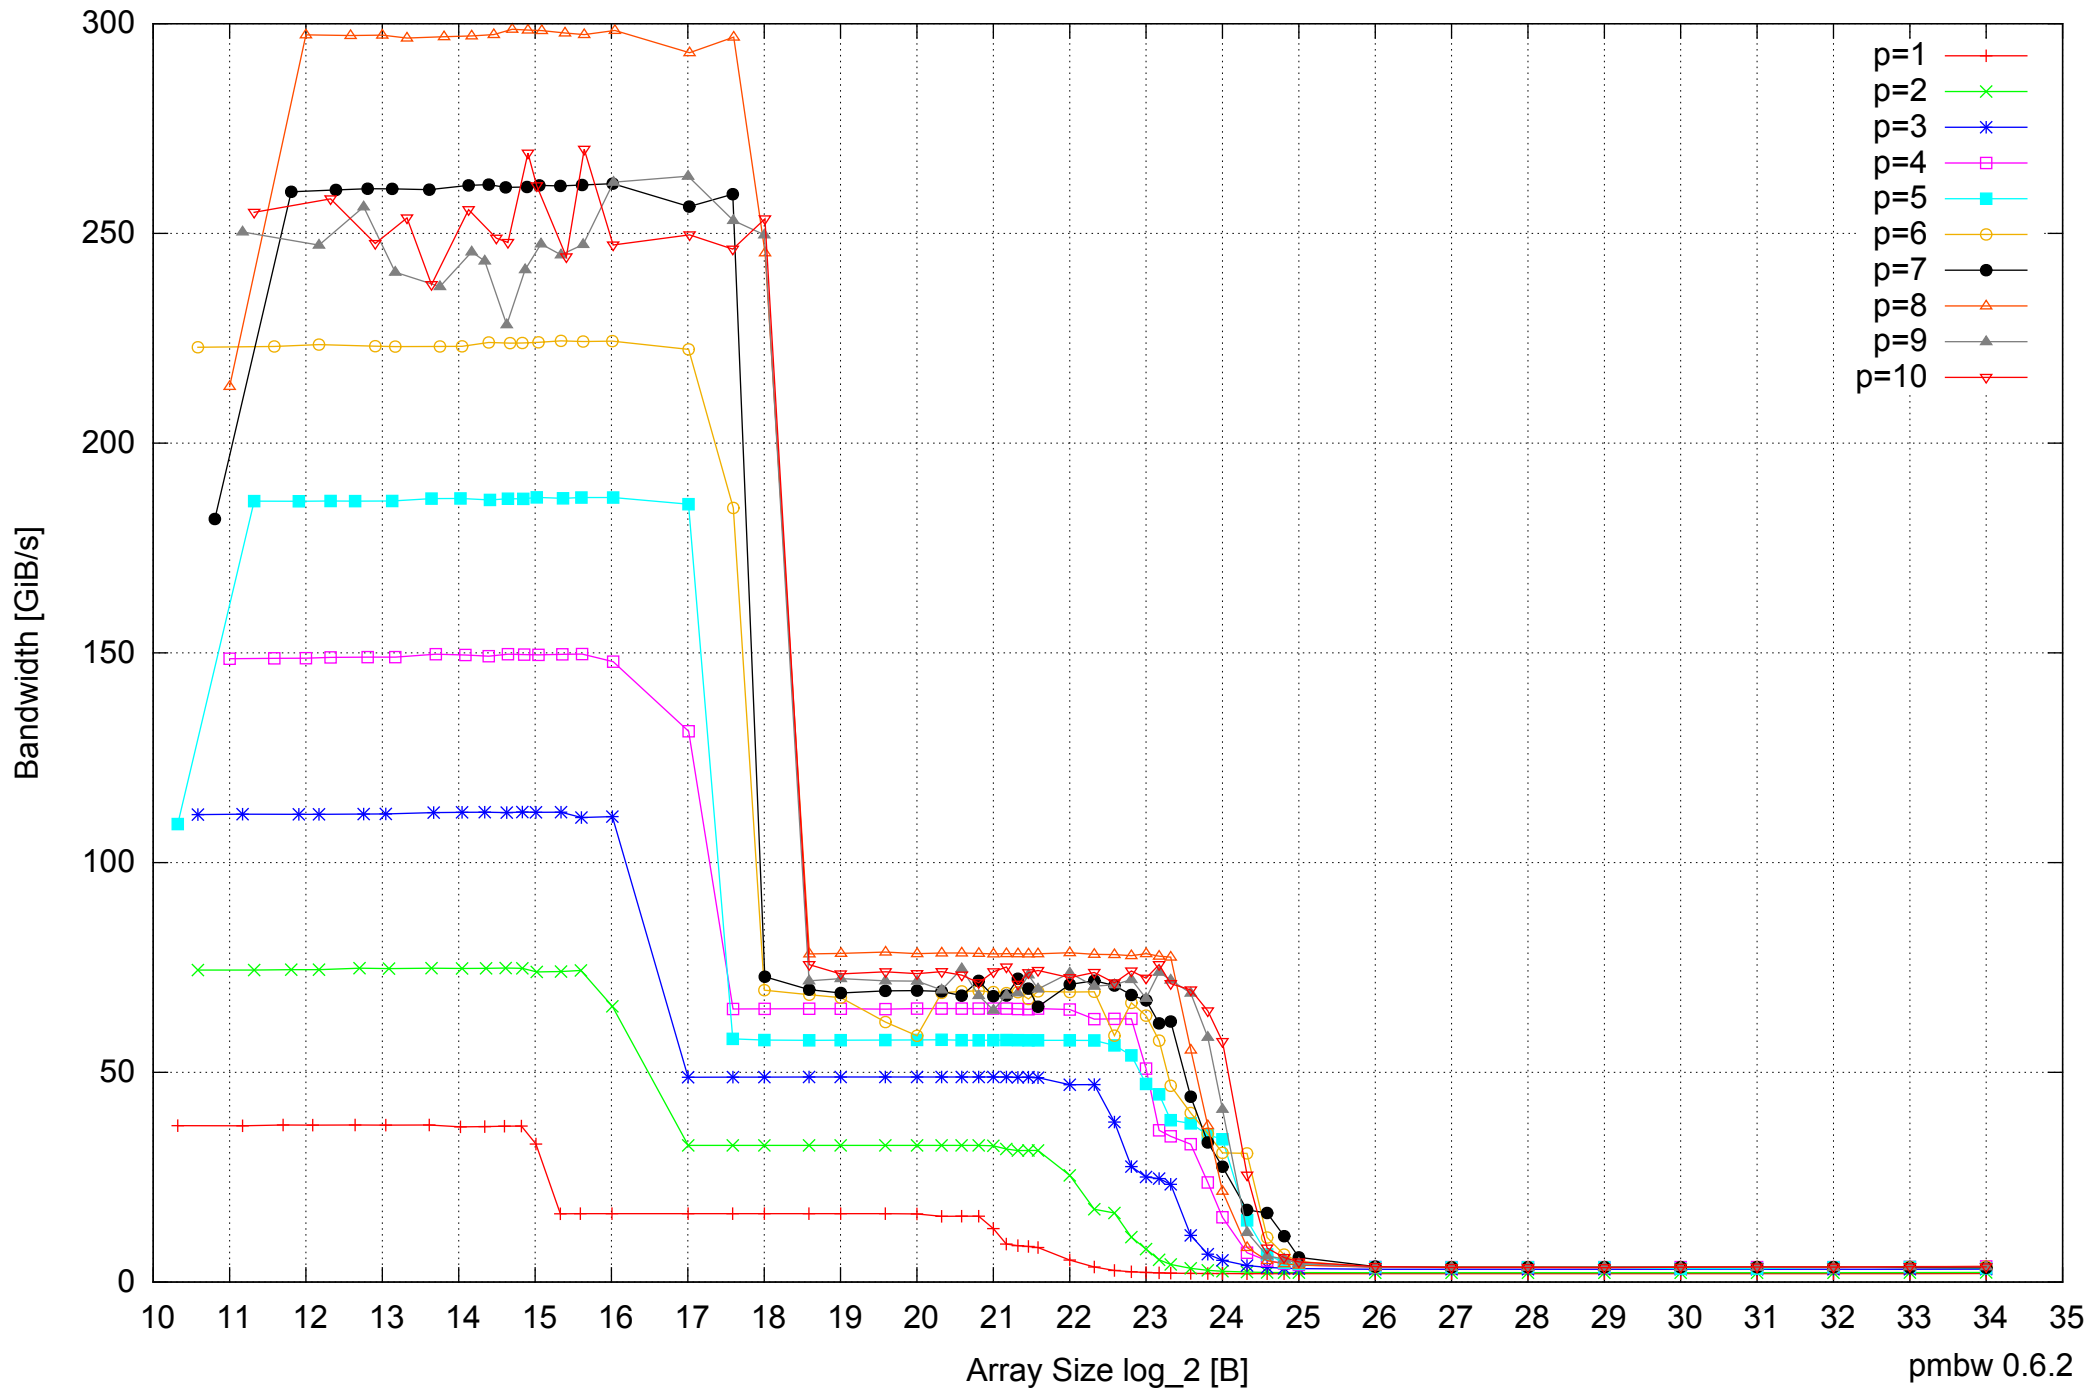

Intel Xeon X5355 24GB - One Thread Memory Bandwidth

Intel Xeon X5355 24GB - One Thread Memory Latency (Access Time)

Intel Xeon X5355 24GB - One Thread Memory Latency (excluding Permutation)

Intel Xeon X5355 24GB - One Thread Memory Bandwidth (only 64-bit Reads)

Intel Xeon X5355 24GB - Parallel Memory Bandwidth - ScanWrite128PtrSimpleLoop

Intel Xeon X5355 24GB - Parallel Memory Access Time - ScanWrite128PtrSimpleLoop

Intel Xeon X5355 24GB - Speedup of Parallel Memory Bandwidth (enlarged) - ScanWrite128PtrSimpleLoop

Intel Xeon X5355 24GB - Parallel Memory Bandwidth - ScanWrite128PtrUnrollLoop

Intel Xeon X5355 24GB - Parallel Memory Access Time - ScanWrite128PtrUnrollLoop

Intel Xeon X5355 24GB - Speedup of Parallel Memory Bandwidth - ScanWrite128PtrUnrollLoop

Intel Xeon X5355 24GB - Speedup of Parallel Memory Bandwidth (enlarged) - ScanWrite128PtrUnrollLoop

Intel Xeon X5355 24GB - Parallel Memory Bandwidth - ScanRead128PtrSimpleLoop

Intel Xeon X5355 24GB - Speedup of Parallel Memory Bandwidth - ScanRead128PtrSimpleLoop