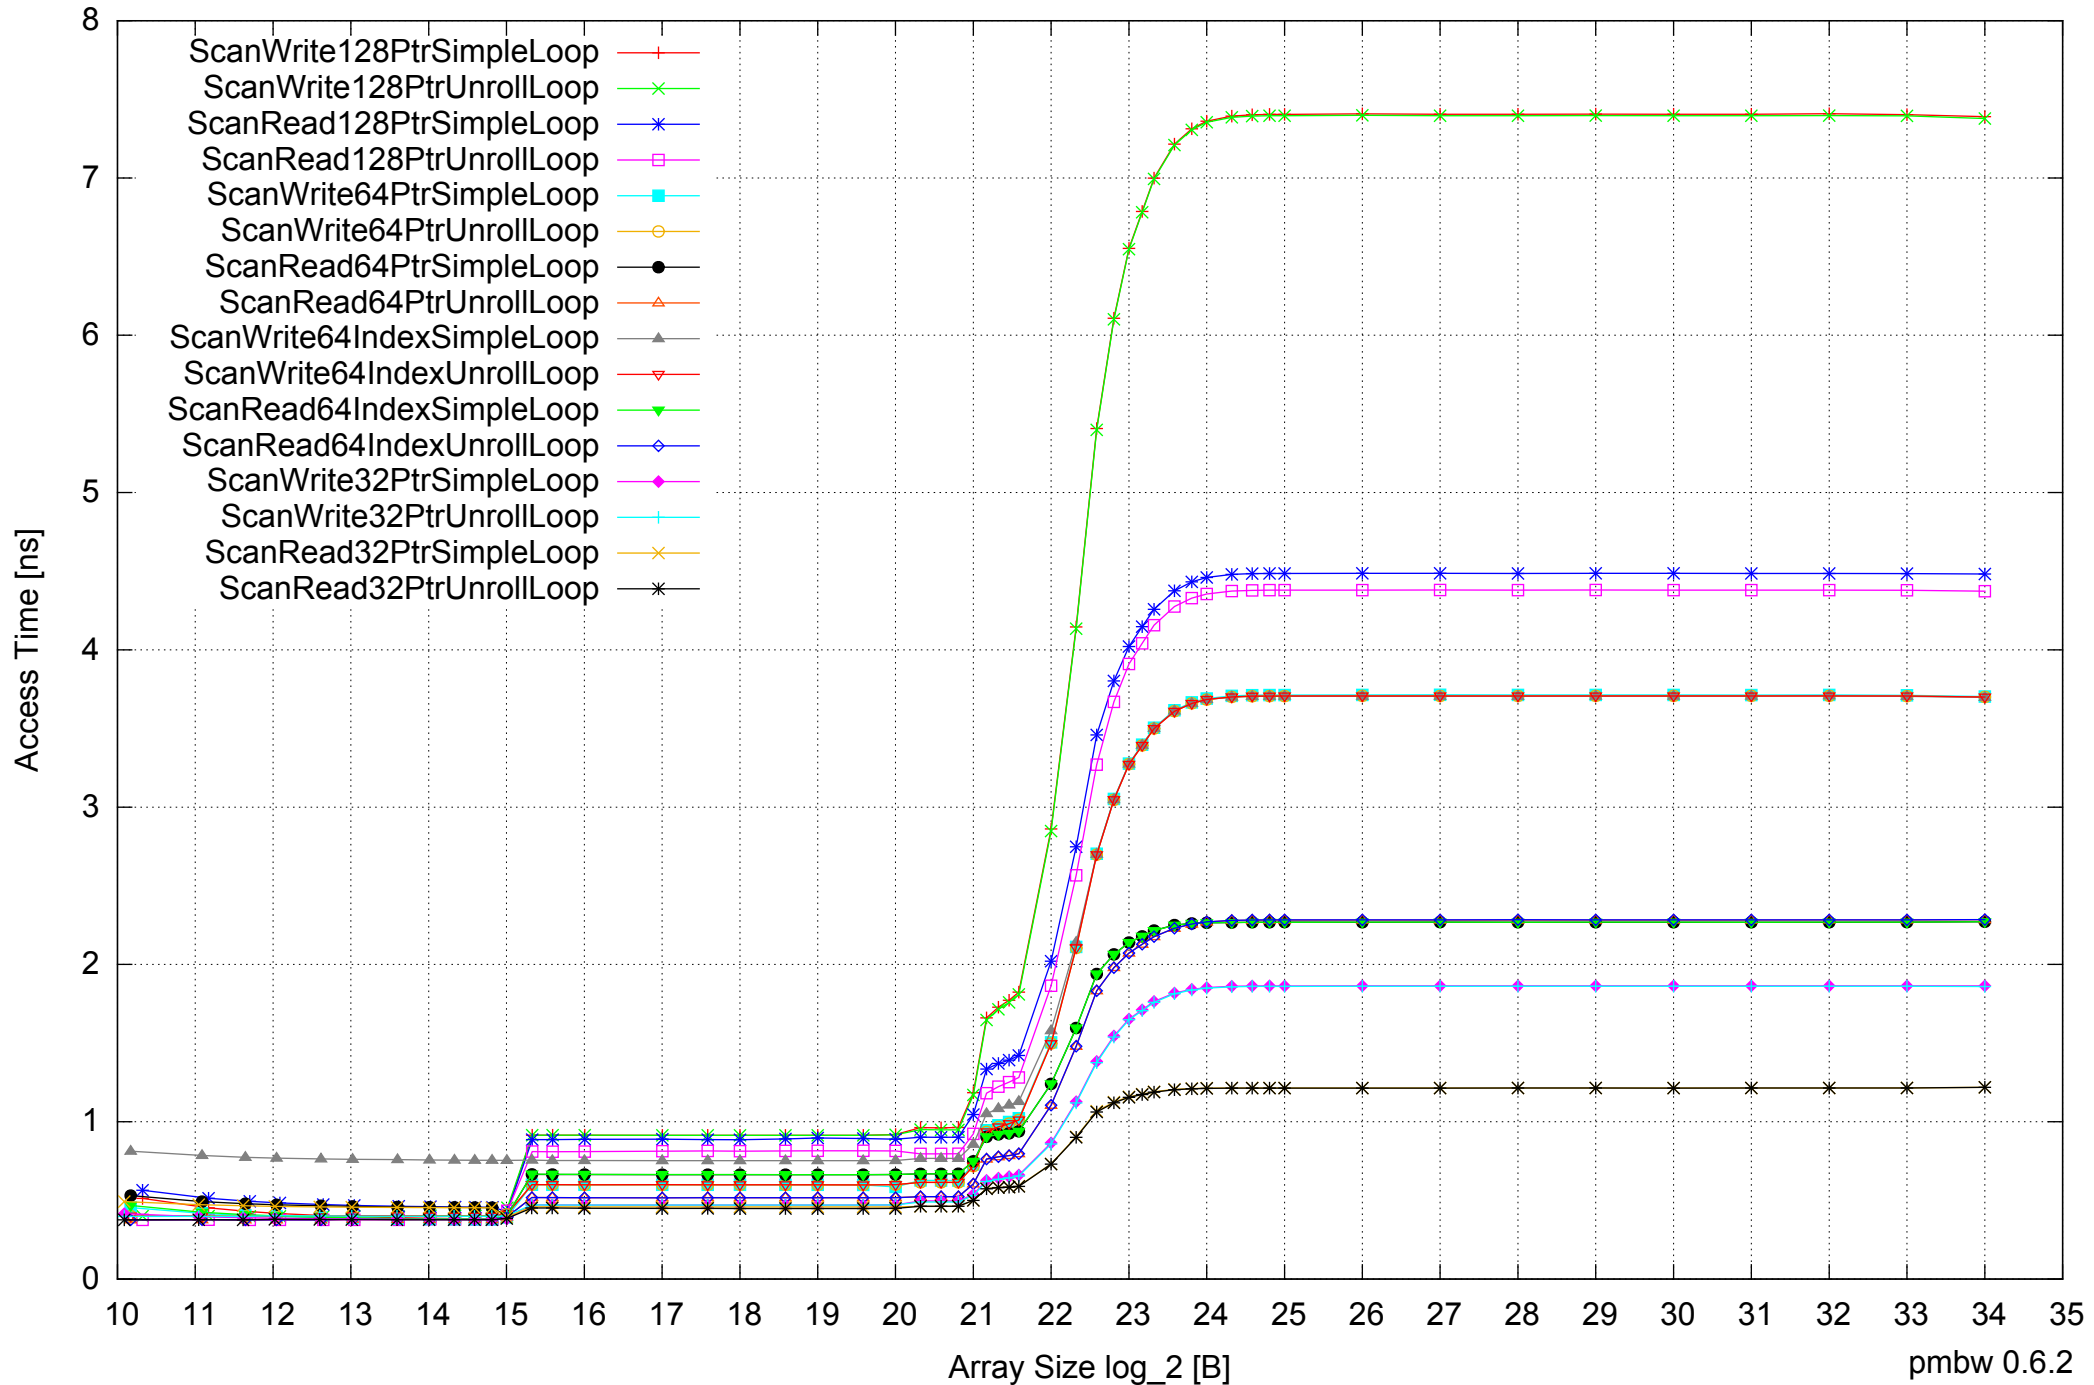

Intel Xeon X5355 24GB - One Thread Memory Bandwidth

Intel Xeon X5355 24GB - One Thread Memory Latency (Access Time)

Intel Xeon X5355 24GB - One Thread Memory Latency (excluding Permutation)

Intel Xeon X5355 24GB - One Thread Memory Bandwidth (only 64-bit Reads)

Intel Xeon X5355 24GB - Parallel Memory Bandwidth - ScanWrite128PtrSimpleLoop

Intel Xeon X5355 24GB - Parallel Memory Access Time - ScanWrite128PtrSimpleLoop

Intel Xeon X5355 24GB - Speedup of Parallel Memory Bandwidth (enlarged) - ScanWrite128PtrSimpleLoop

Intel Xeon X5355 24GB - Parallel Memory Bandwidth - ScanWrite128PtrUnrollLoop

Intel Xeon X5355 24GB - Parallel Memory Access Time - ScanWrite128PtrUnrollLoop

Intel Xeon X5355 24GB - Speedup of Parallel Memory Bandwidth - ScanWrite128PtrUnrollLoop