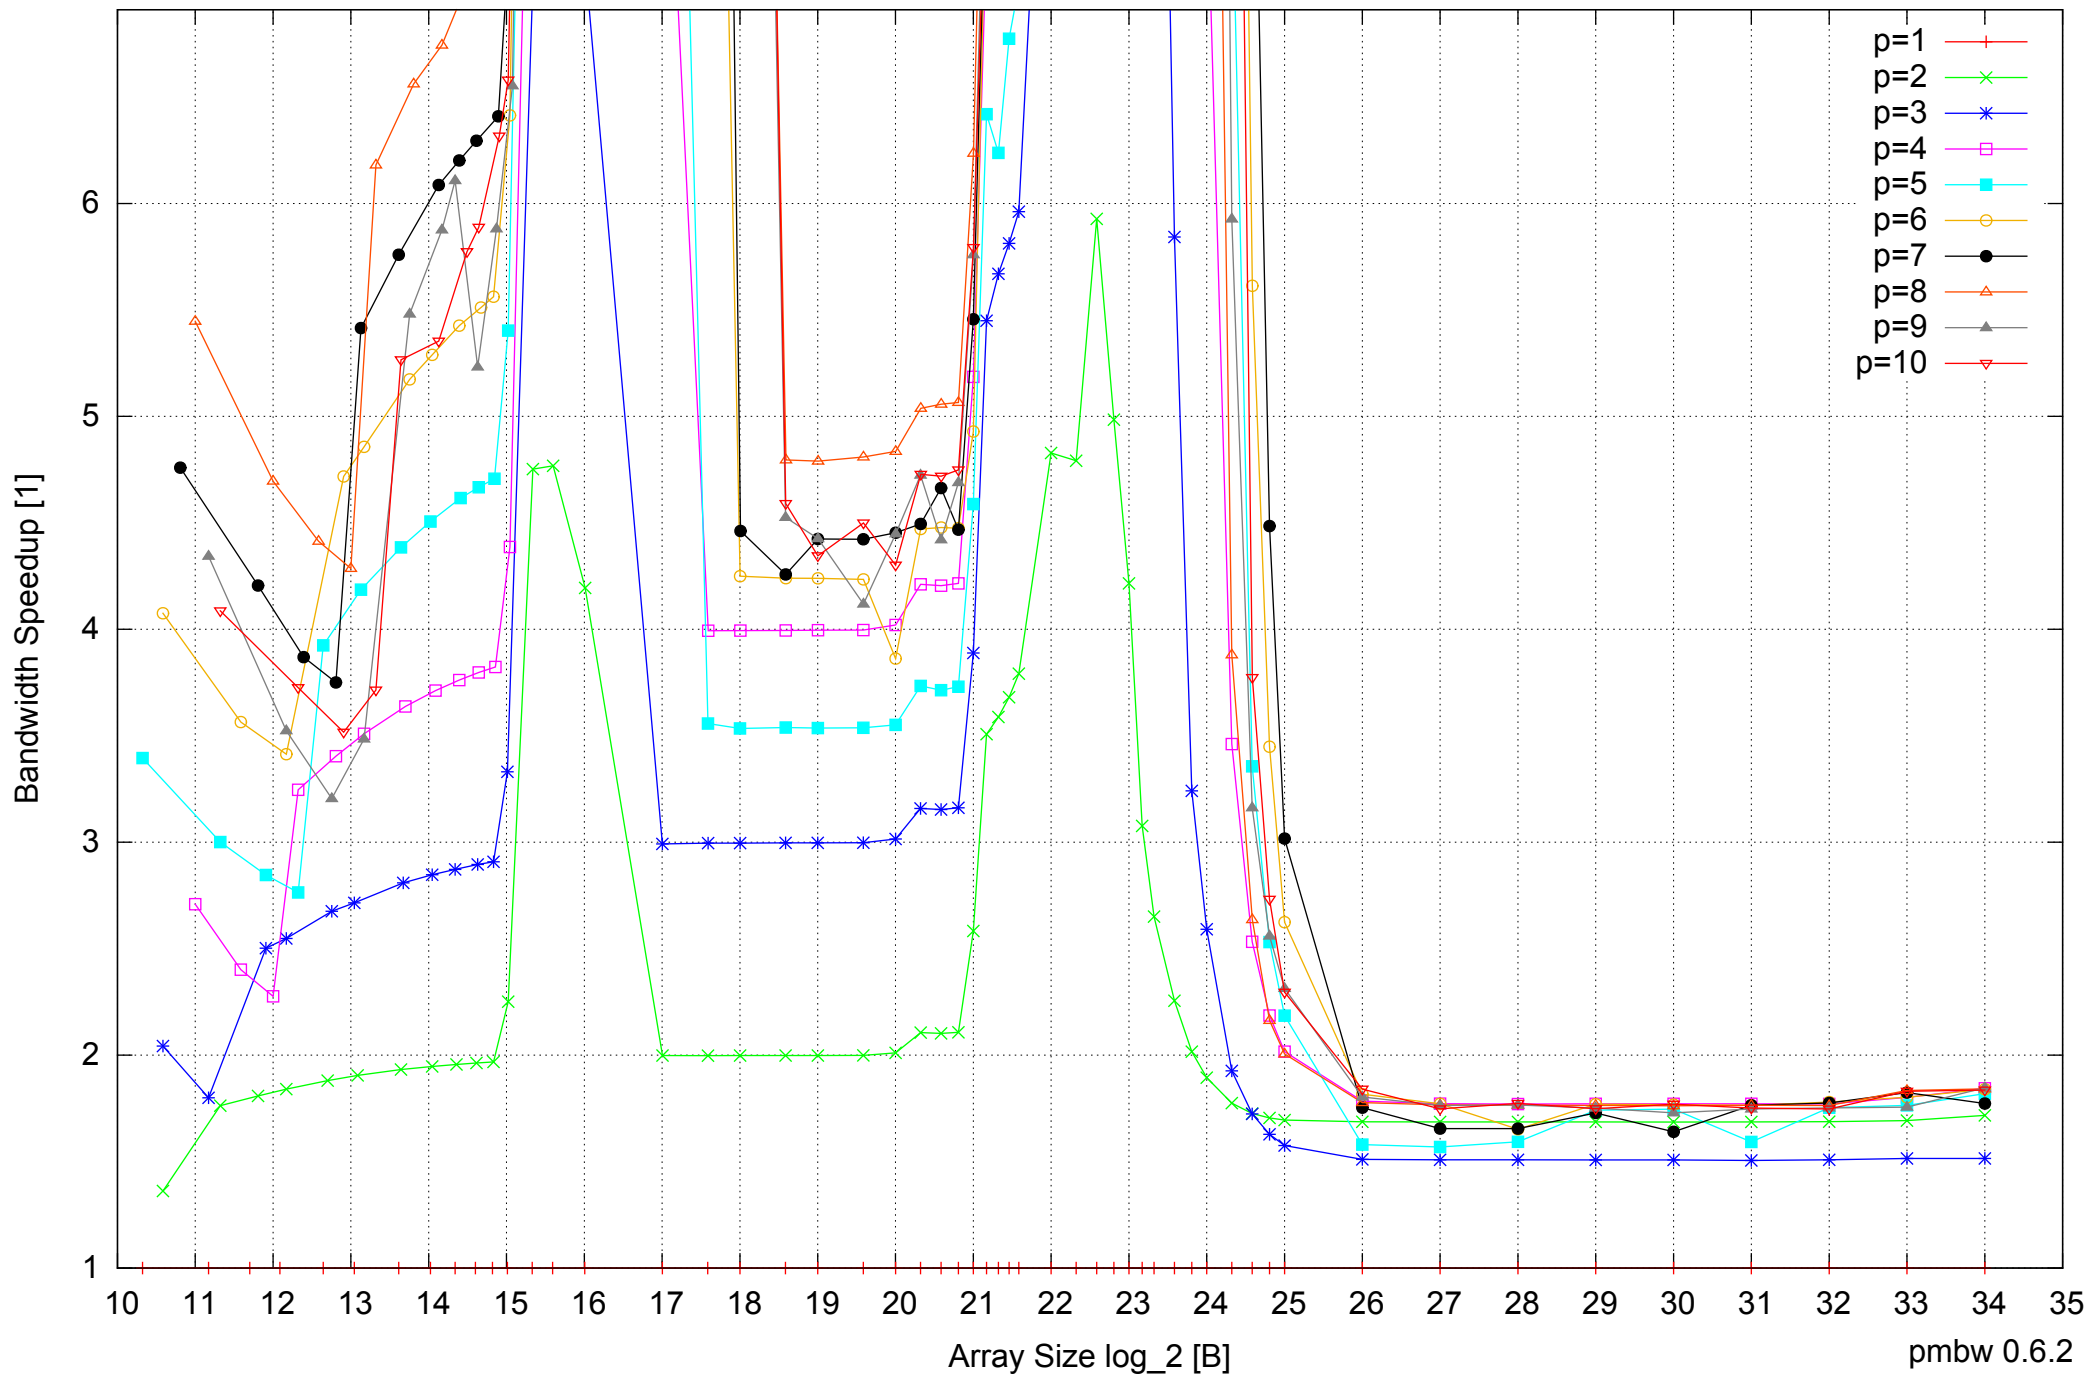

Intel Xeon X5355 24GB - One Thread Memory Bandwidth

Intel Xeon X5355 24GB - One Thread Memory Latency (Access Time)

Intel Xeon X5355 24GB - One Thread Memory Latency (excluding Permutation)

Intel Xeon X5355 24GB - One Thread Memory Bandwidth (only 64-bit Reads)

Intel Xeon X5355 24GB - Parallel Memory Bandwidth - ScanWrite128PtrSimpleLoop

Intel Xeon X5355 24GB - Parallel Memory Access Time - ScanWrite128PtrSimpleLoop

Intel Xeon X5355 24GB - Speedup of Parallel Memory Bandwidth (enlarged) - ScanWrite128PtrSimpleLoop

Intel Xeon X5355 24GB - Parallel Memory Bandwidth - ScanWrite128PtrUnrollLoop

Intel Xeon X5355 24GB - Parallel Memory Access Time - ScanWrite128PtrUnrollLoop

Intel Xeon X5355 24GB - Speedup of Parallel Memory Bandwidth - ScanWrite128PtrUnrollLoop

Intel Xeon X5355 24GB - Speedup of Parallel Memory Bandwidth (enlarged) - ScanWrite128PtrUnrollLoop

Intel Xeon X5355 24GB - Parallel Memory Bandwidth - ScanRead128PtrSimpleLoop

Intel Xeon X5355 24GB - Speedup of Parallel Memory Bandwidth - ScanRead128PtrSimpleLoop