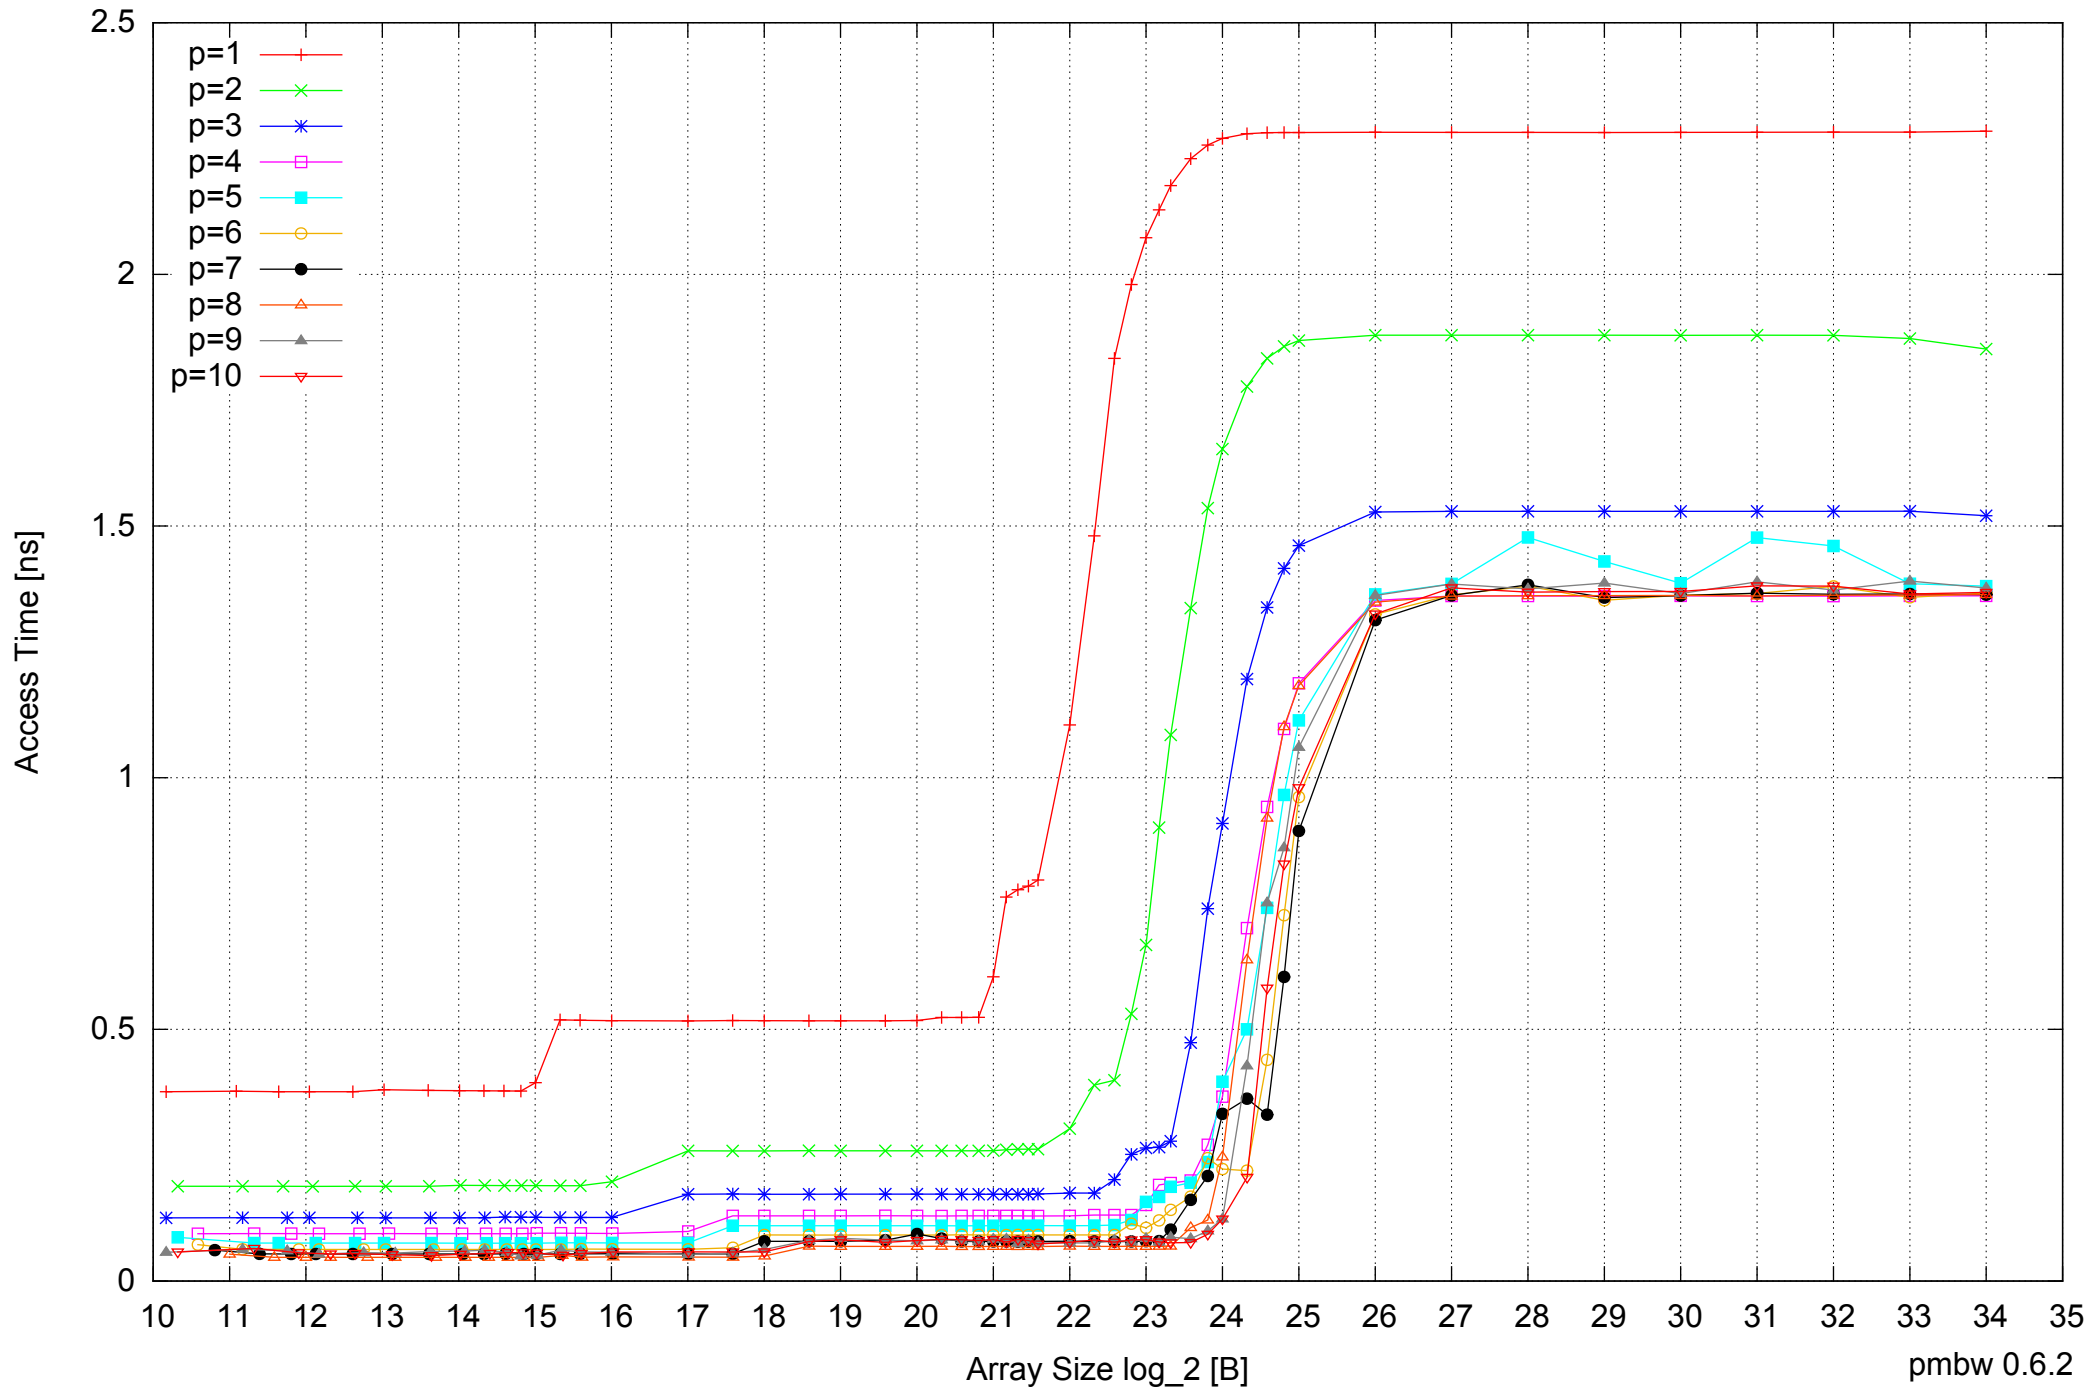

Intel Xeon X5355 24GB - Parallel Memory Bandwidth - ScanRead128PtrUnrollLoop

Intel Xeon X5355 24GB - Parallel Memory Access Time - ScanWrite64PtrSimpleLoop

Intel Xeon X5355 24GB - Speedup of Parallel Memory Bandwidth (enlarged) - ScanWrite64PtrSimpleLoop

Intel Xeon X5355 24GB - Parallel Memory Bandwidth - ScanWrite64PtrUnrollLoop

Intel Xeon X5355 24GB - Parallel Memory Access Time - ScanWrite64PtrUnrollLoop

Intel Xeon X5355 24GB - Speedup of Parallel Memory Bandwidth (enlarged) - ScanRead64PtrSimpleLoop

Intel Xeon X5355 24GB - Parallel Memory Bandwidth - ScanRead64PtrUnrollLoop

Intel Xeon X5355 24GB - Parallel Memory Access Time - ScanRead64PtrUnrollLoop

Intel Xeon X5355 24GB - Speedup of Parallel Memory Bandwidth - ScanRead64PtrUnrollLoop