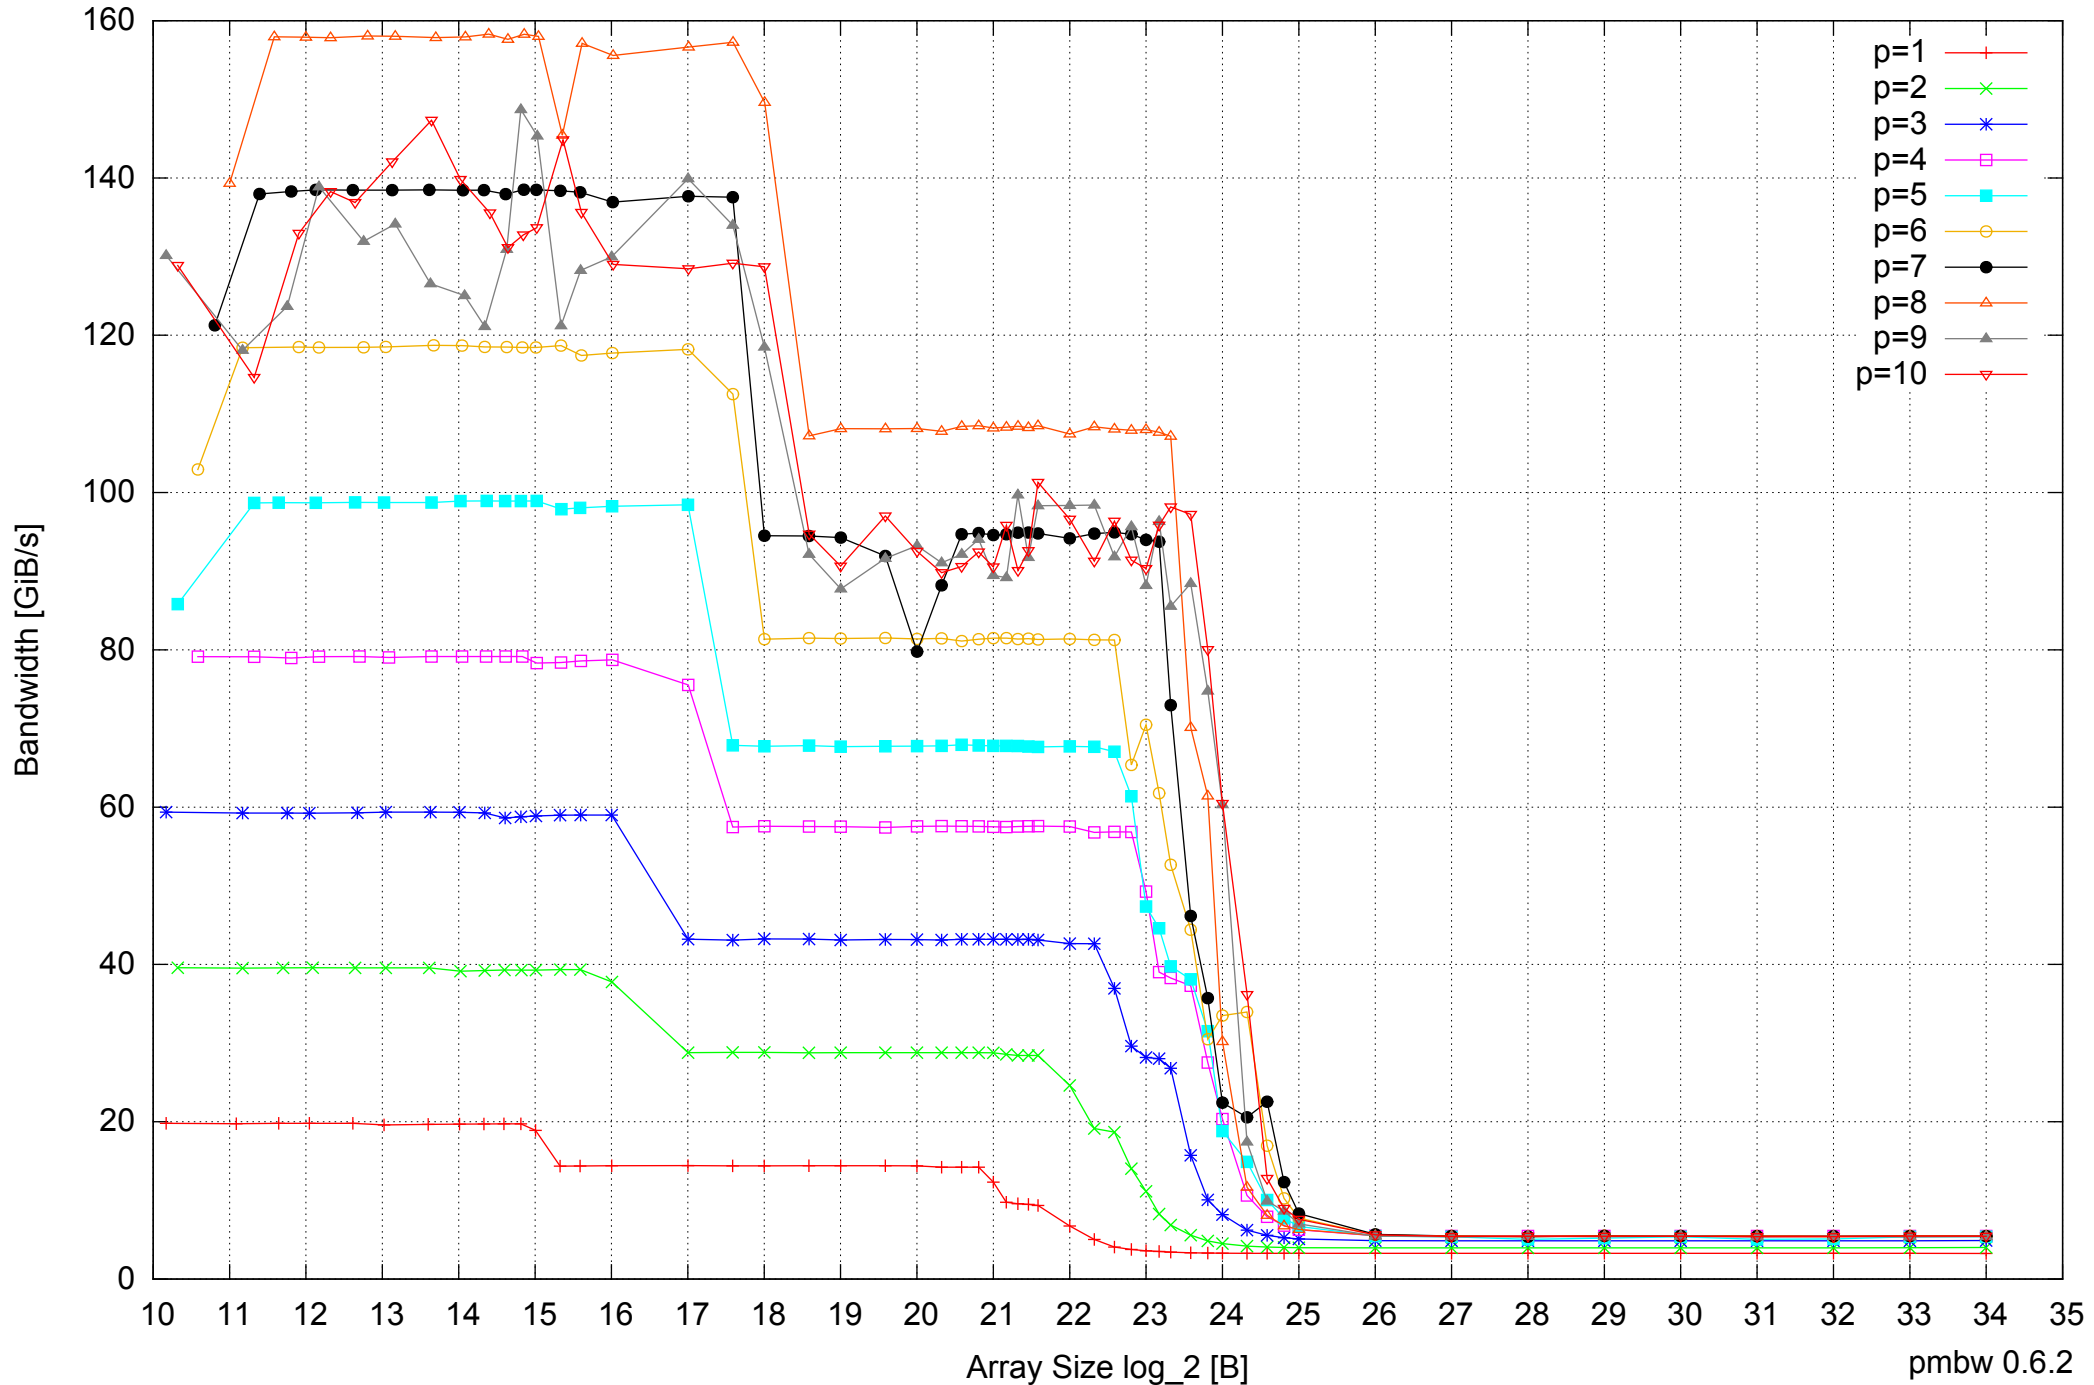

Intel Xeon X5355 24GB - Parallel Memory Bandwidth - ScanRead128PtrUnrollLoop

Intel Xeon X5355 24GB - Parallel Memory Access Time - ScanWrite64PtrSimpleLoop

Intel Xeon X5355 24GB - Speedup of Parallel Memory Bandwidth (enlarged) - ScanWrite64PtrSimpleLoop

Intel Xeon X5355 24GB - Parallel Memory Bandwidth - ScanWrite64PtrUnrollLoop

Intel Xeon X5355 24GB - Parallel Memory Access Time - ScanWrite64PtrUnrollLoop

Intel Xeon X5355 24GB - Speedup of Parallel Memory Bandwidth (enlarged) - ScanRead64PtrSimpleLoop

Intel Xeon X5355 24GB - Parallel Memory Bandwidth - ScanRead64PtrUnrollLoop

Intel Xeon X5355 24GB - Parallel Memory Access Time - ScanRead64PtrUnrollLoop

Intel Xeon X5355 24GB - Speedup of Parallel Memory Bandwidth - ScanRead64PtrUnrollLoop