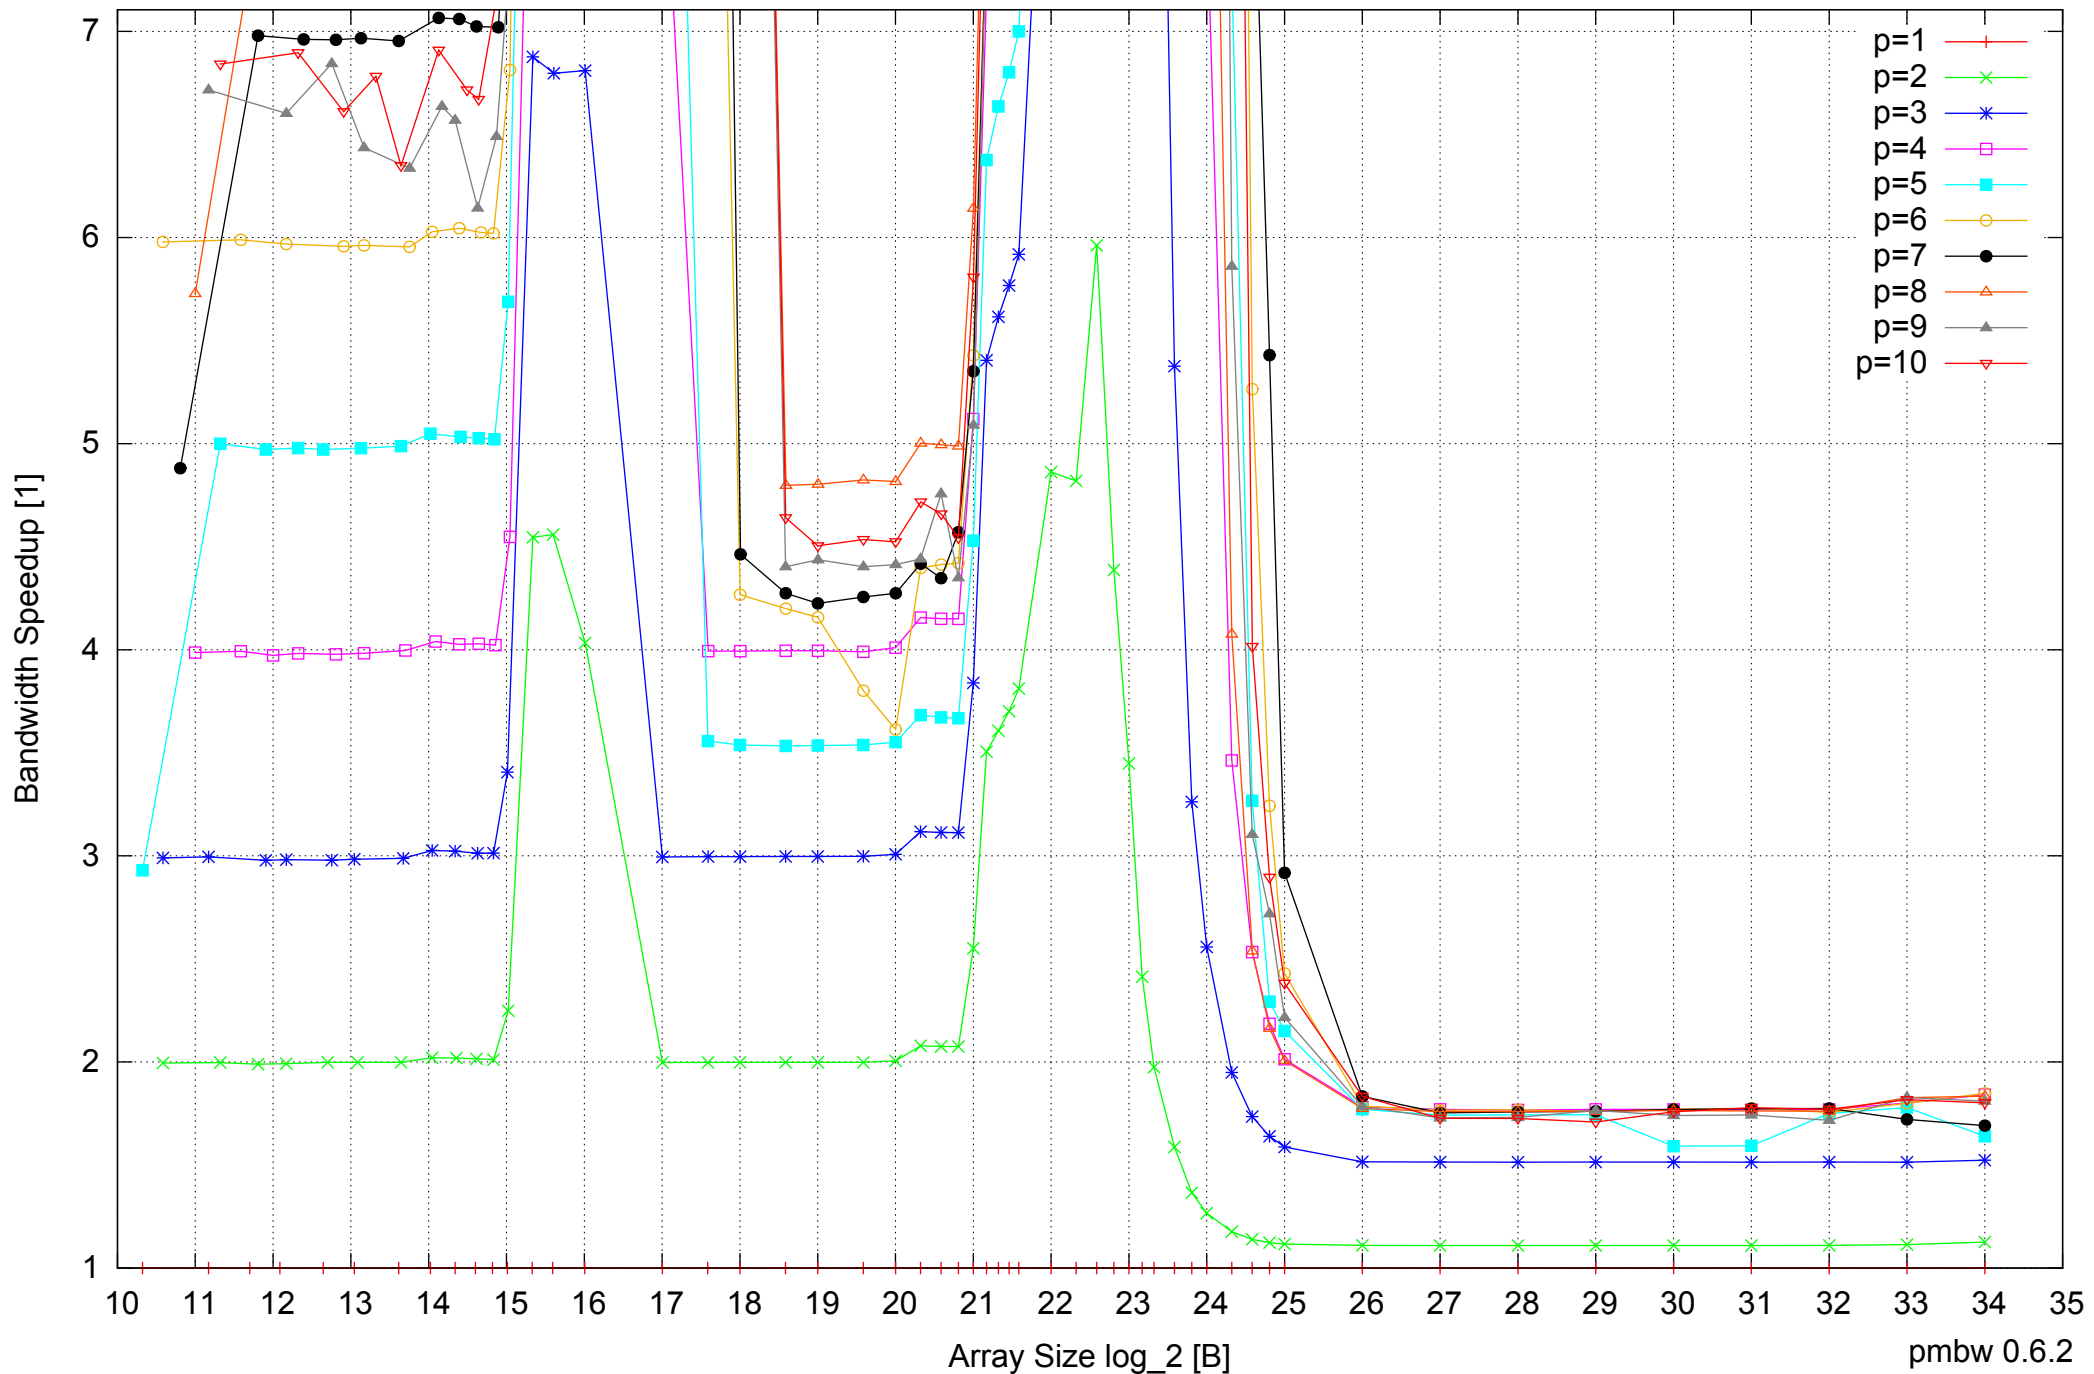

Intel Xeon X5355 24GB - Parallel Memory Bandwidth - ScanWrite128PtrSimpleLoop

Intel Xeon X5355 24GB - Parallel Memory Access Time - ScanWrite128PtrSimpleLoop

Intel Xeon X5355 24GB - Speedup of Parallel Memory Bandwidth (enlarged) - ScanWrite128PtrSimpleLoop

Intel Xeon X5355 24GB - Parallel Memory Bandwidth - ScanWrite128PtrUnrollLoop

Intel Xeon X5355 24GB - Parallel Memory Access Time - ScanWrite128PtrUnrollLoop

Intel Xeon X5355 24GB - Speedup of Parallel Memory Bandwidth - ScanWrite128PtrUnrollLoop

Intel Xeon X5355 24GB - Speedup of Parallel Memory Bandwidth (enlarged) - ScanWrite128PtrUnrollLoop

Intel Xeon X5355 24GB - Parallel Memory Bandwidth - ScanRead128PtrSimpleLoop

Intel Xeon X5355 24GB - Speedup of Parallel Memory Bandwidth - ScanRead128PtrSimpleLoop

Intel Xeon X5355 24GB - Parallel Memory Bandwidth - ScanRead128PtrUnrollLoop

Intel Xeon X5355 24GB - Parallel Memory Access Time - ScanWrite64PtrSimpleLoop

Intel Xeon X5355 24GB - Speedup of Parallel Memory Bandwidth (enlarged) - ScanWrite64PtrSimpleLoop