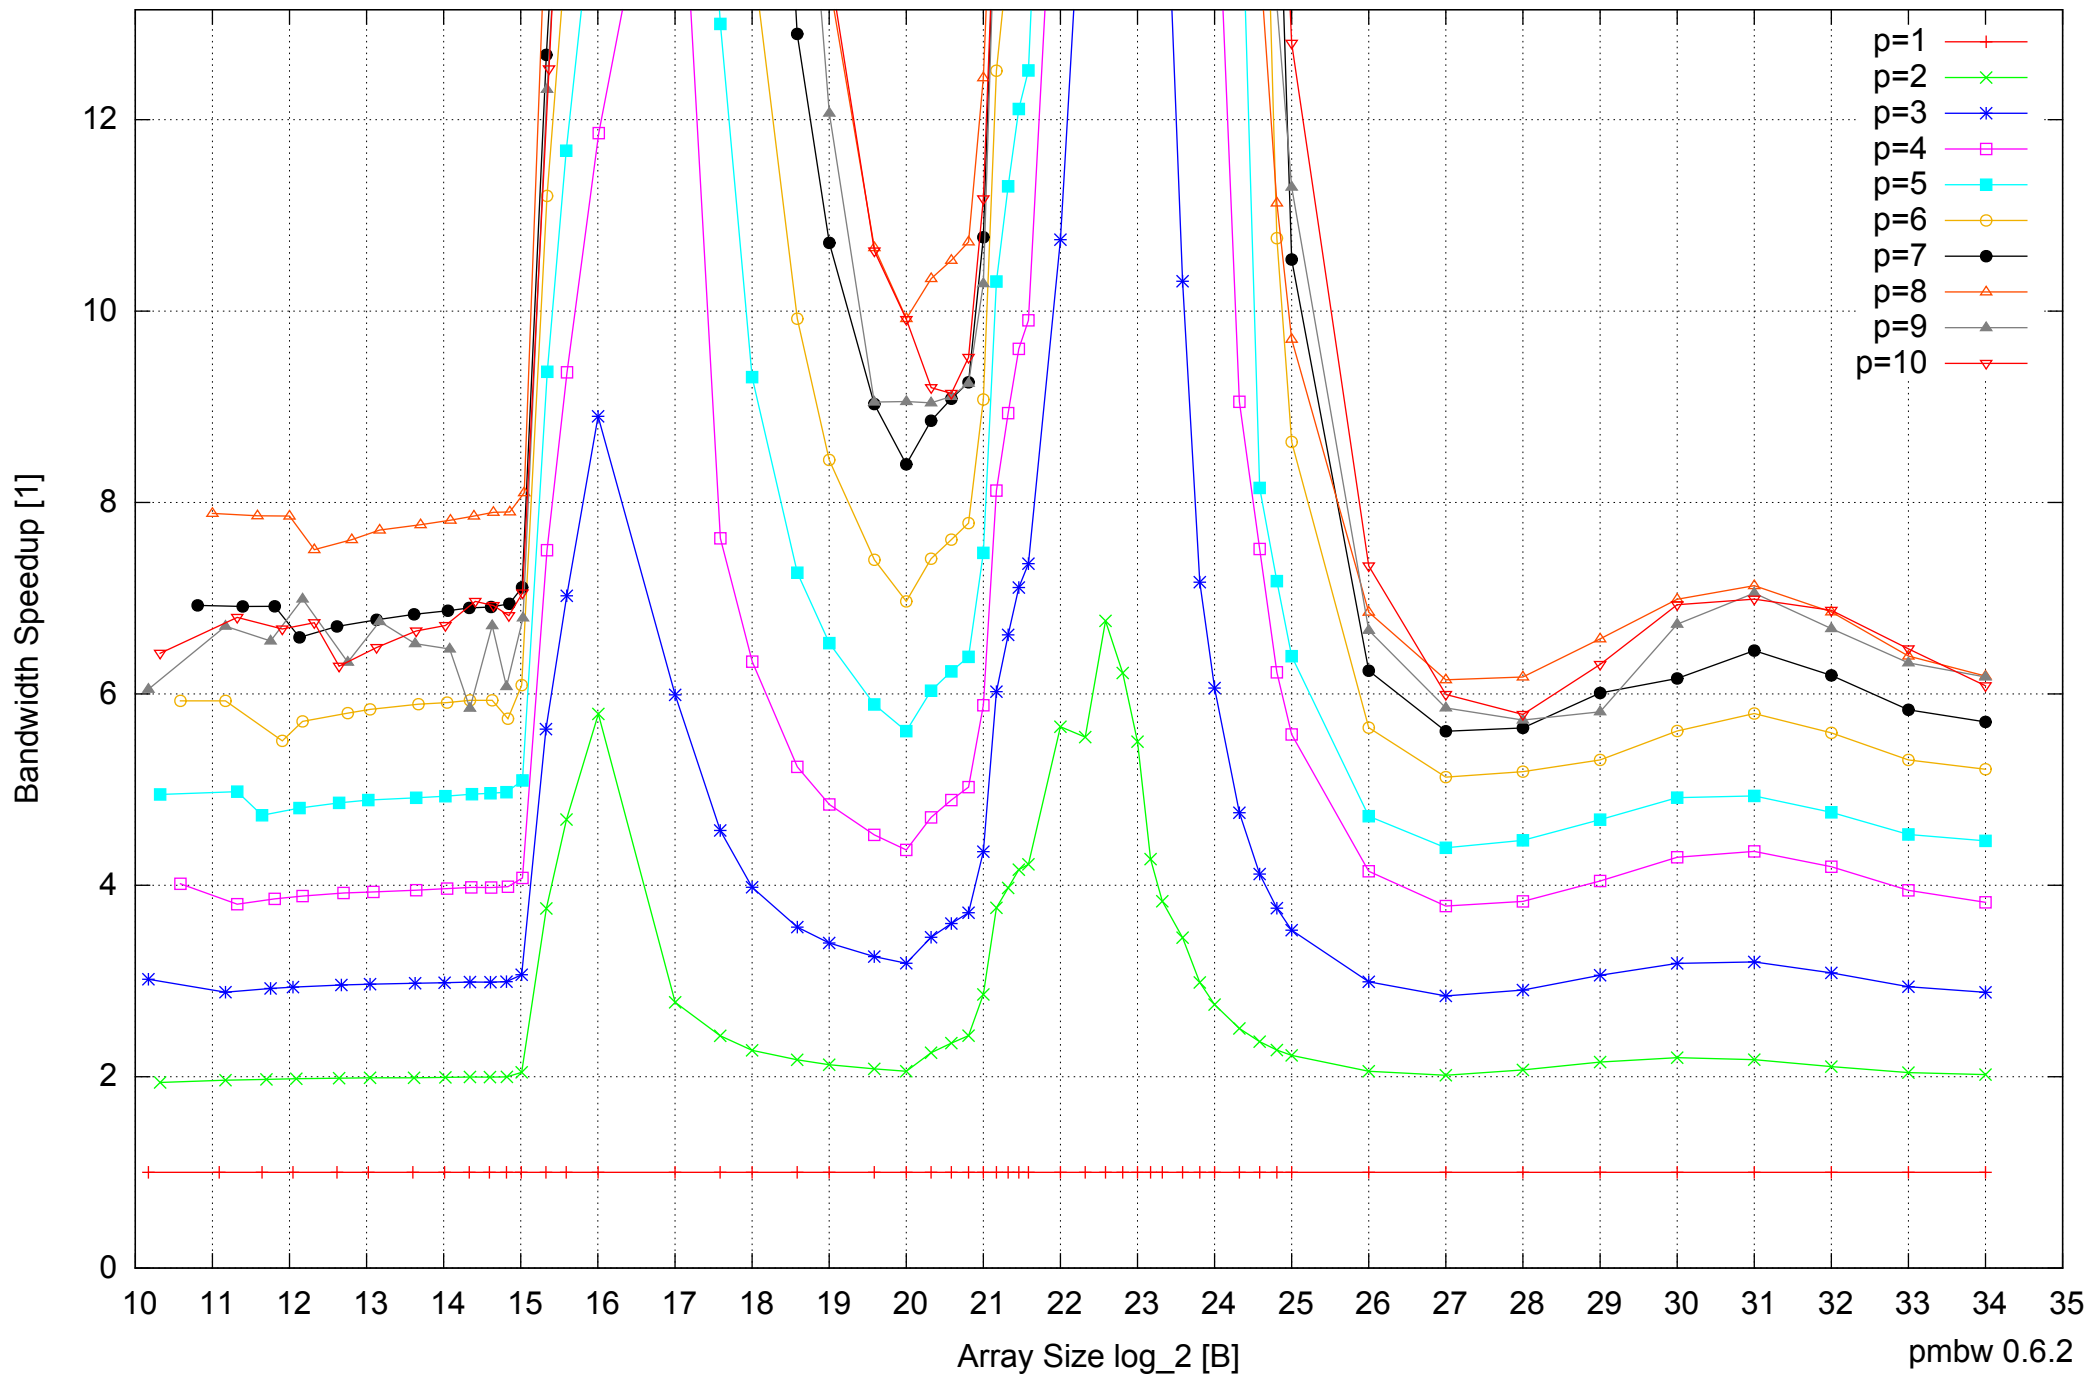

Intel Xeon X5355 24GB - Speedup of Parallel Memory Bandwidth (enlarged) - PermRead64SimpleLoop