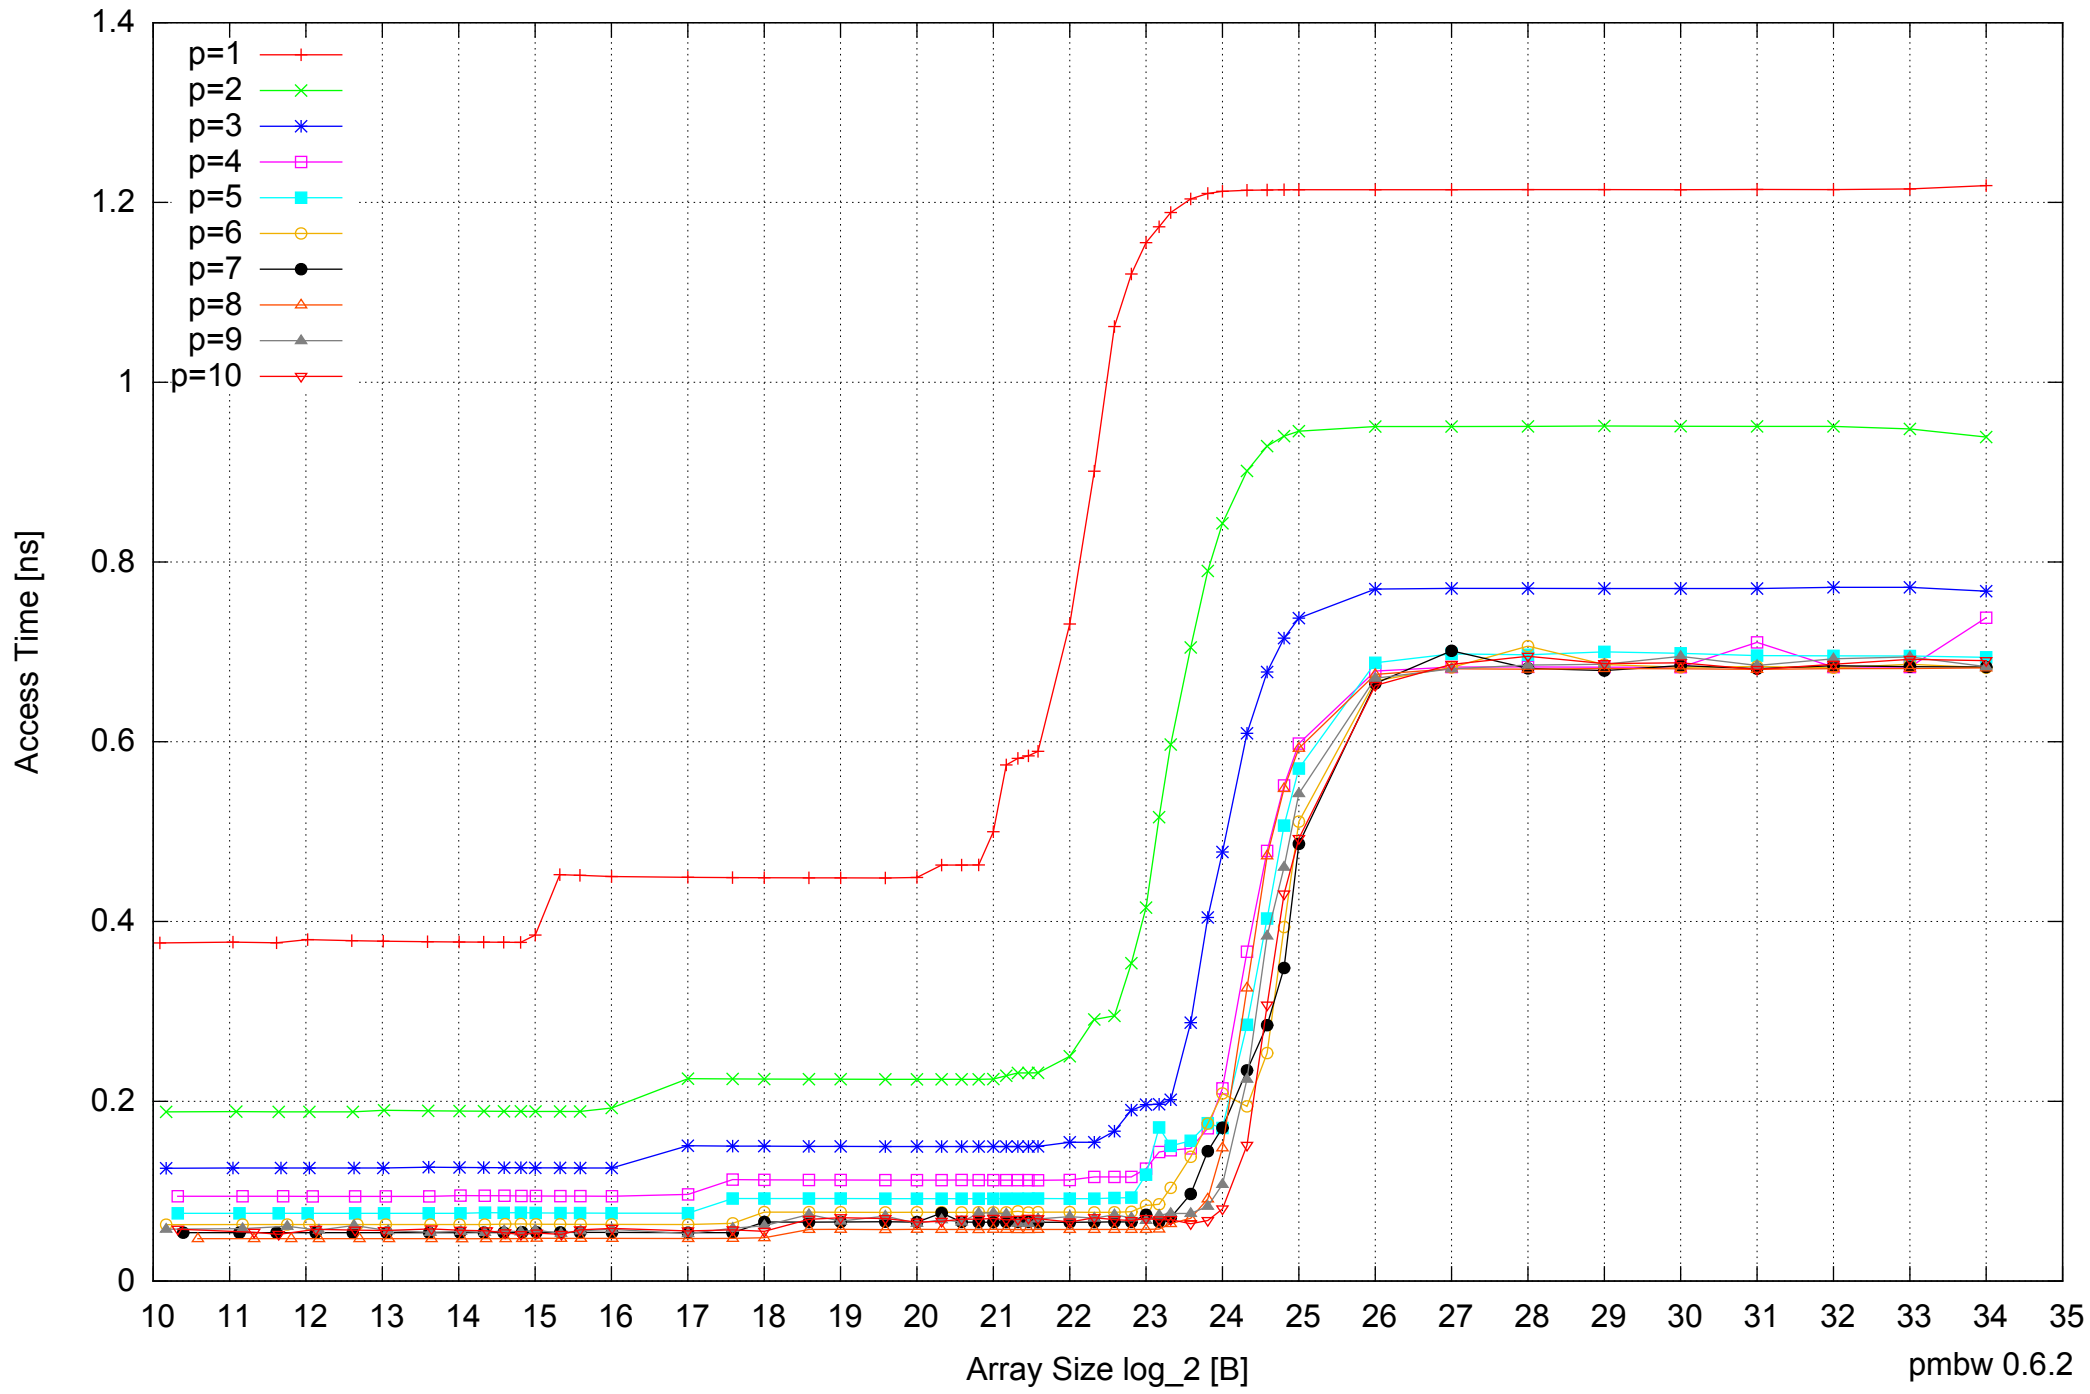

Intel Xeon X5355 24GB - Parallel Memory Bandwidth - ScanRead32PtrSimpleLoop

Intel Xeon X5355 24GB - Speedup of Parallel Memory Bandwidth - ScanRead32PtrSimpleLoop

Intel Xeon X5355 24GB - Parallel Memory Access Time - ScanRead32PtrUnrollLoop