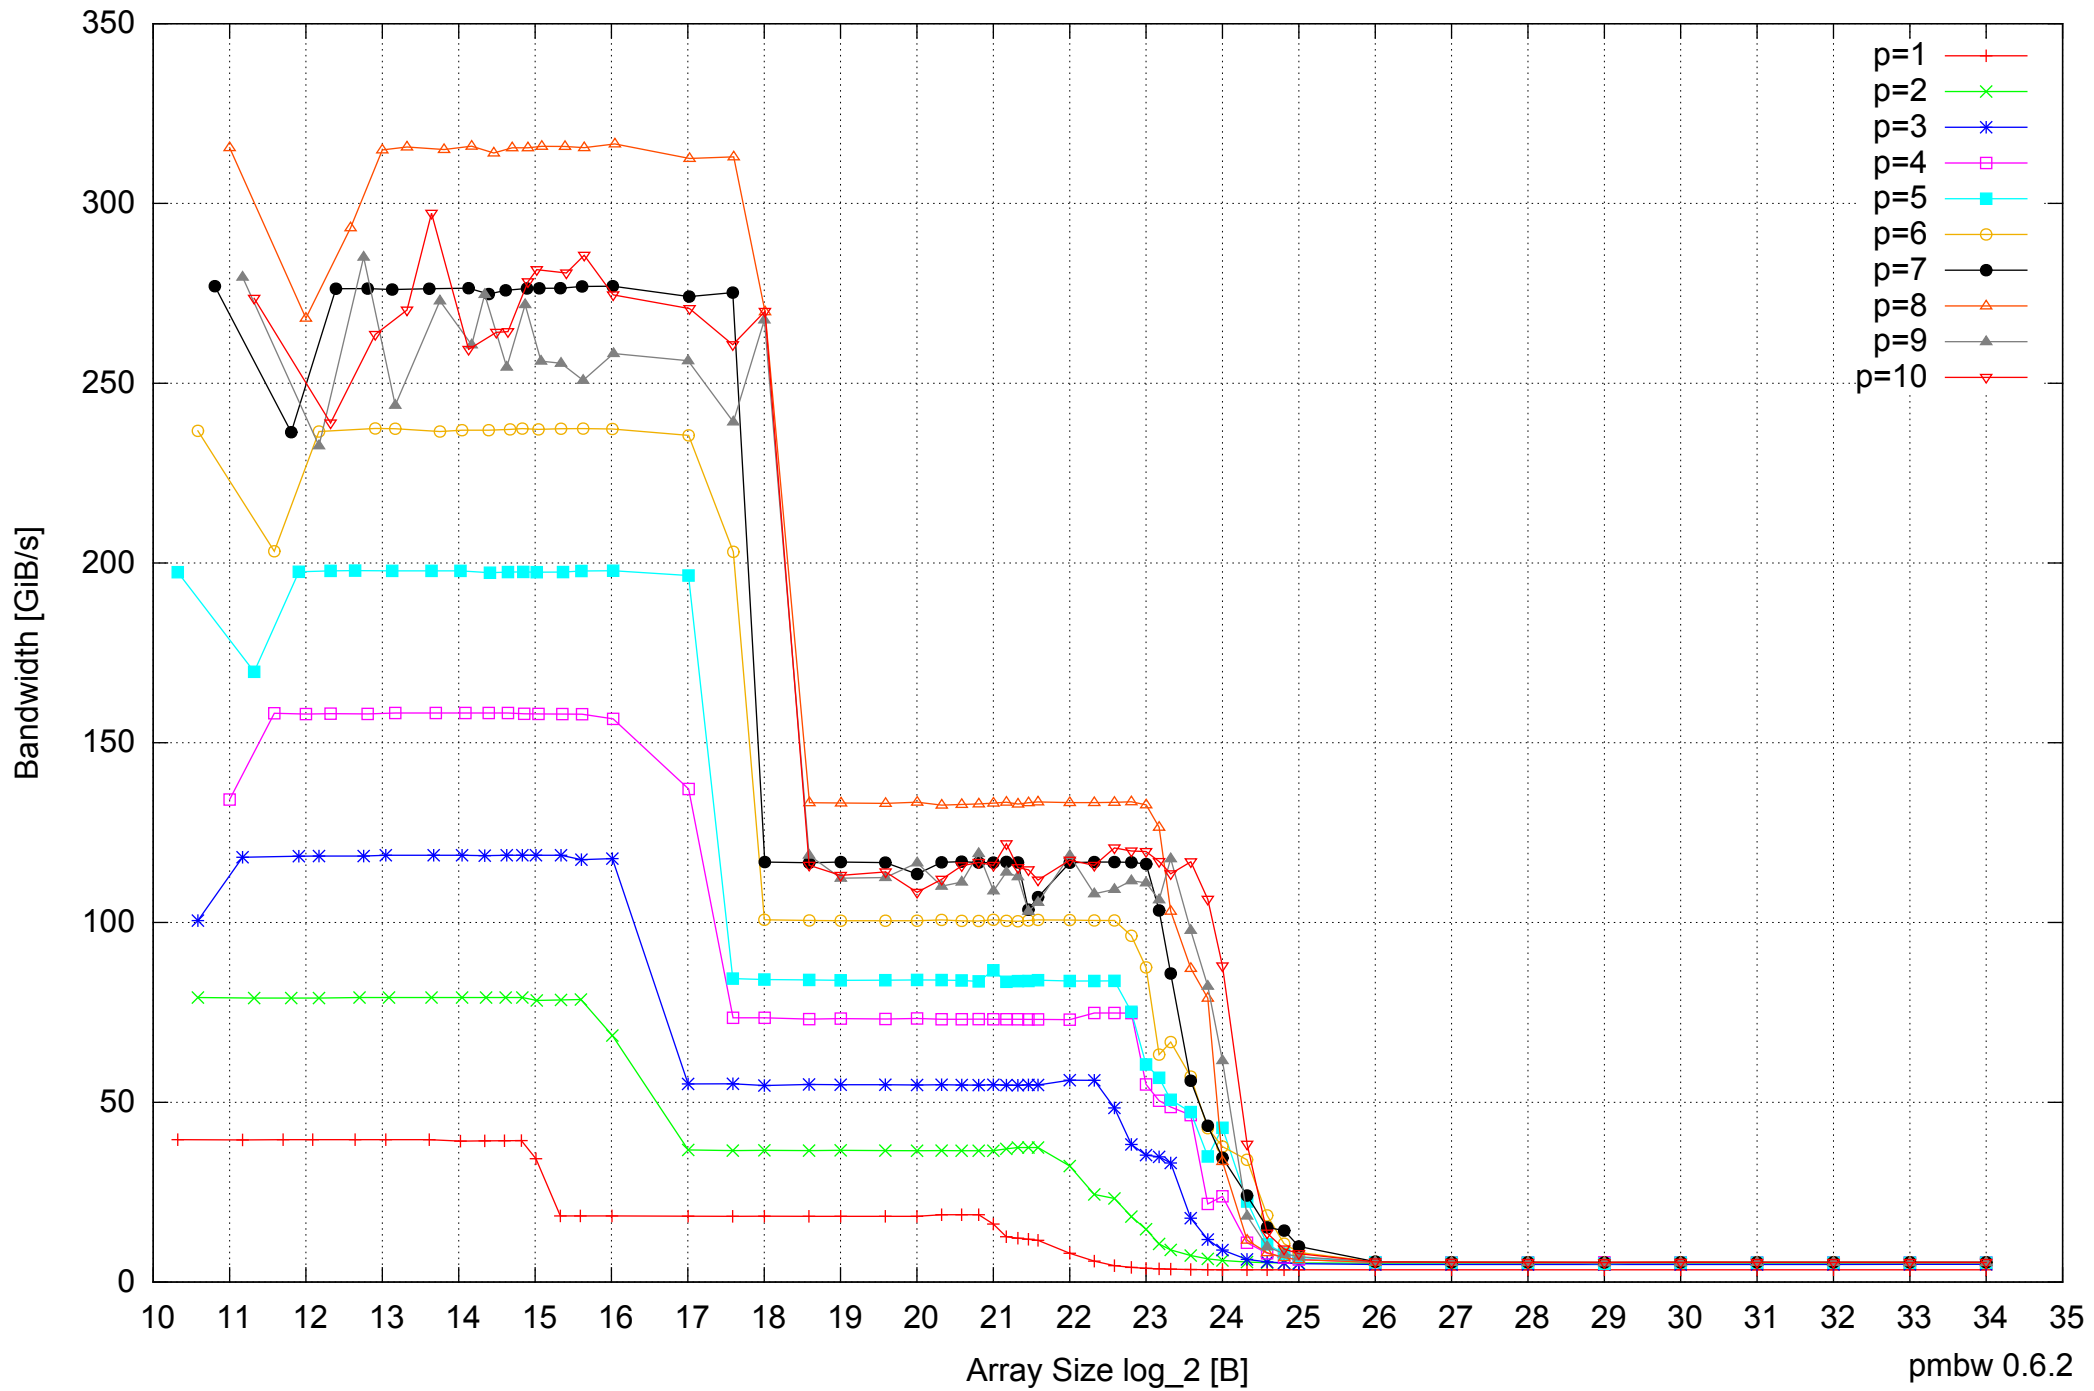

Intel Xeon X5355 24GB - Parallel Memory Bandwidth - ScanWrite128PtrUnrollLoop

Intel Xeon X5355 24GB - Parallel Memory Access Time - ScanWrite128PtrUnrollLoop

Intel Xeon X5355 24GB - Speedup of Parallel Memory Bandwidth - ScanWrite128PtrUnrollLoop

Intel Xeon X5355 24GB - Speedup of Parallel Memory Bandwidth (enlarged) - ScanWrite128PtrUnrollLoop

Intel Xeon X5355 24GB - Parallel Memory Bandwidth - ScanRead128PtrSimpleLoop

Intel Xeon X5355 24GB - Speedup of Parallel Memory Bandwidth - ScanRead128PtrSimpleLoop

Intel Xeon X5355 24GB - Parallel Memory Bandwidth - ScanRead128PtrUnrollLoop

Intel Xeon X5355 24GB - Parallel Memory Access Time - ScanWrite64PtrSimpleLoop

Intel Xeon X5355 24GB - Speedup of Parallel Memory Bandwidth (enlarged) - ScanWrite64PtrSimpleLoop

Intel Xeon X5355 24GB - Parallel Memory Bandwidth - ScanWrite64PtrUnrollLoop

Intel Xeon X5355 24GB - Parallel Memory Access Time - ScanWrite64PtrUnrollLoop

Intel Xeon X5355 24GB - Speedup of Parallel Memory Bandwidth (enlarged) - ScanRead64PtrSimpleLoop