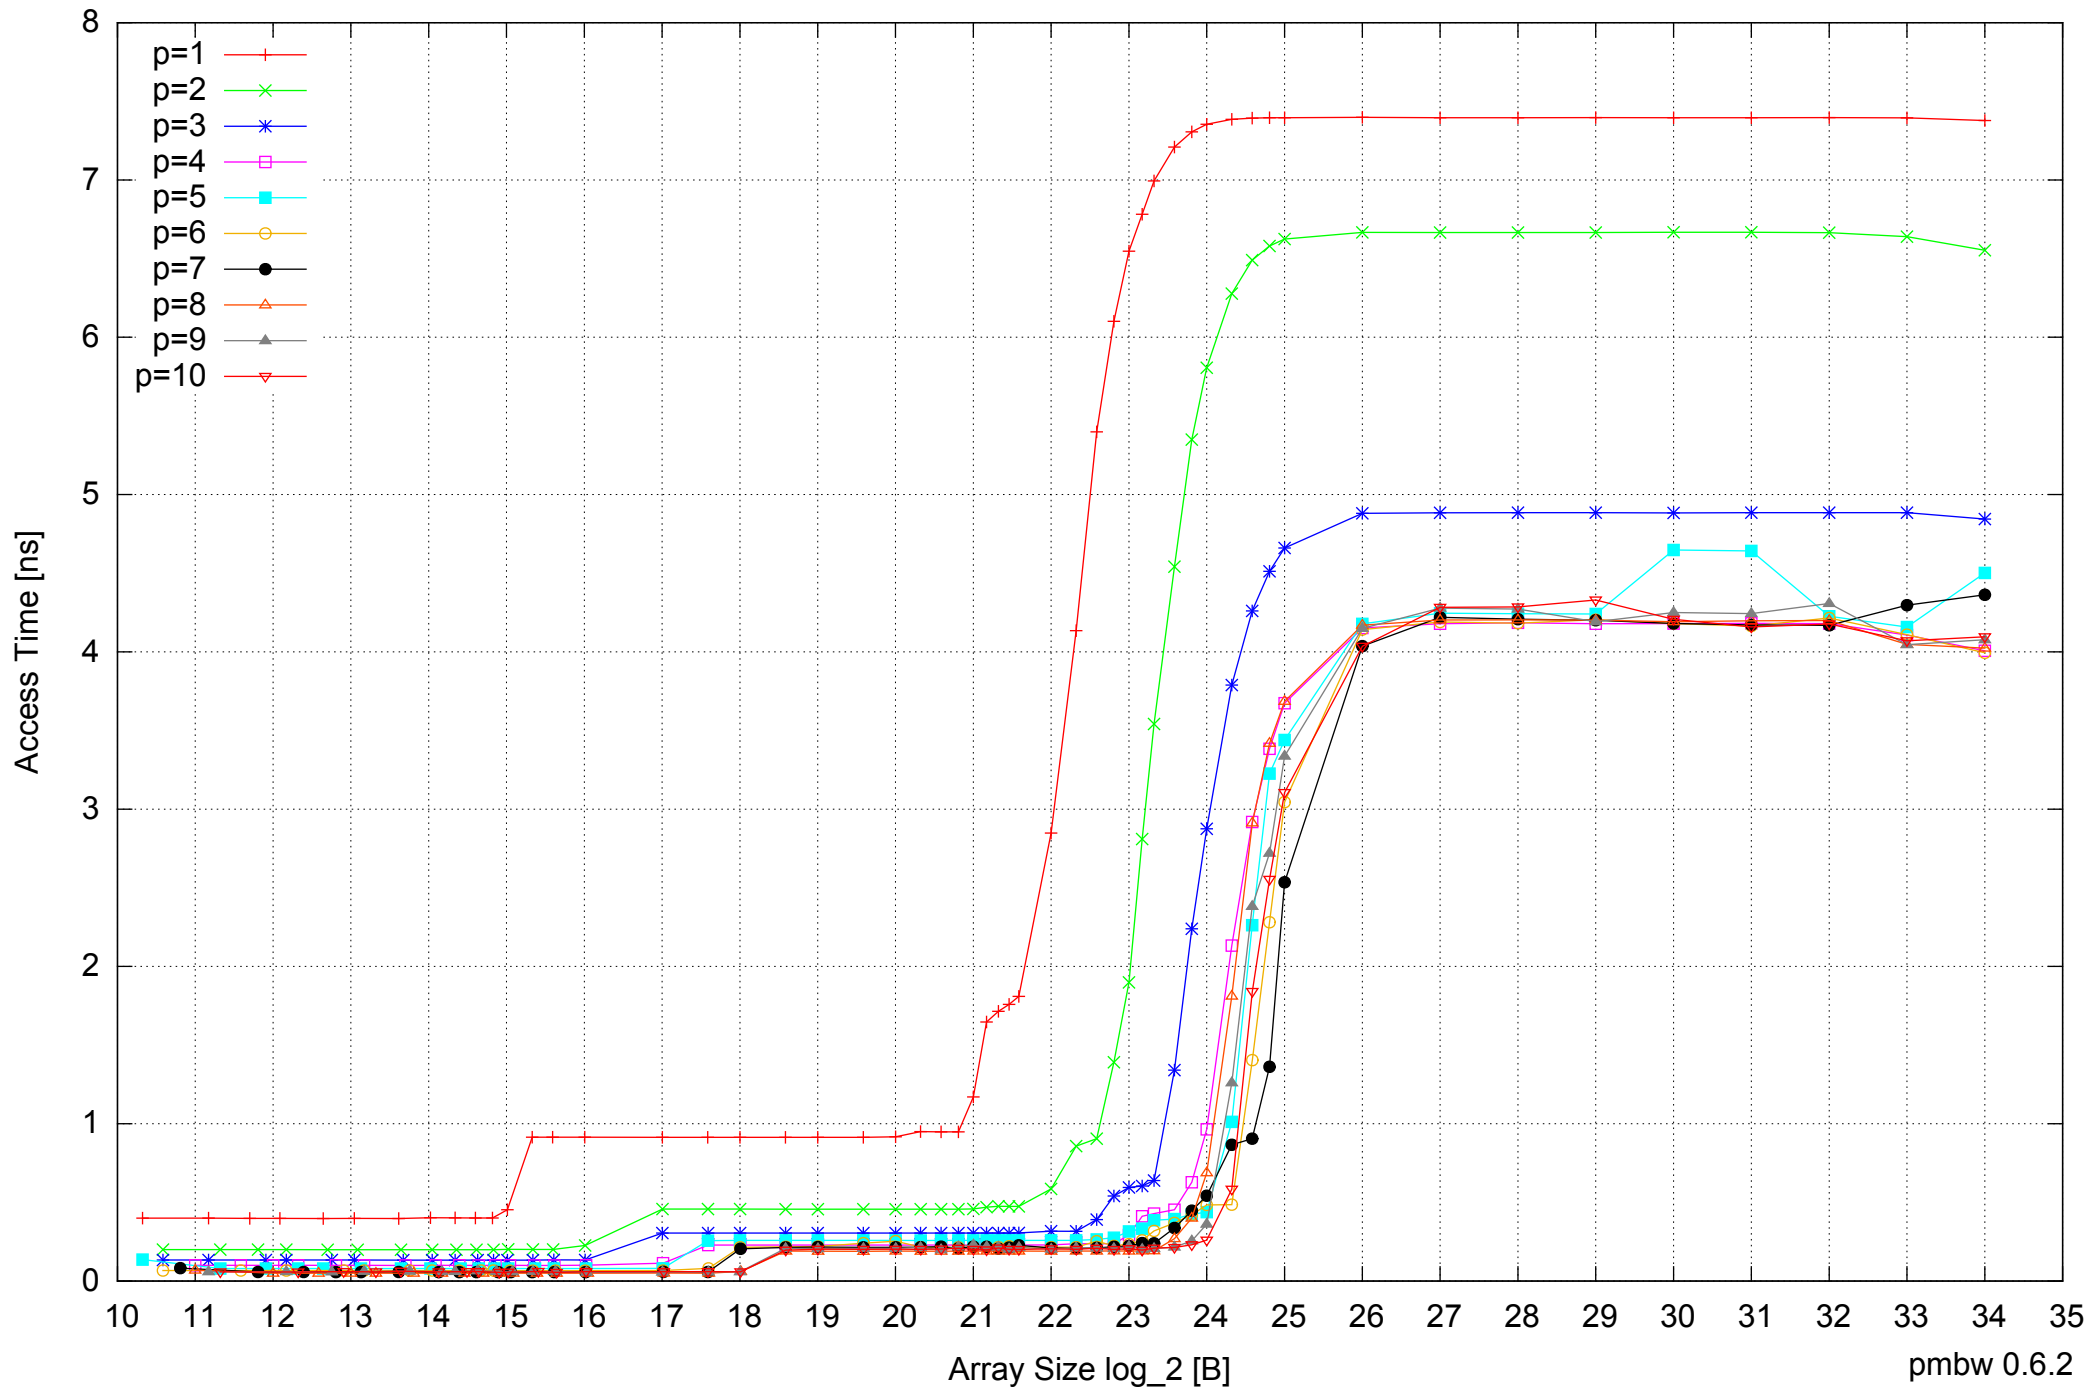

Intel Xeon X5355 24GB - One Thread Memory Bandwidth

Intel Xeon X5355 24GB - One Thread Memory Latency (Access Time)

Intel Xeon X5355 24GB - One Thread Memory Latency (excluding Permutation)

Intel Xeon X5355 24GB - One Thread Memory Bandwidth (only 64-bit Reads)

Intel Xeon X5355 24GB - Parallel Memory Bandwidth - ScanWrite128PtrSimpleLoop

Intel Xeon X5355 24GB - Parallel Memory Access Time - ScanWrite128PtrSimpleLoop

Intel Xeon X5355 24GB - Speedup of Parallel Memory Bandwidth (enlarged) - ScanWrite128PtrSimpleLoop

Intel Xeon X5355 24GB - Parallel Memory Bandwidth - ScanWrite128PtrUnrollLoop

Intel Xeon X5355 24GB - Parallel Memory Access Time - ScanWrite128PtrUnrollLoop

Intel Xeon X5355 24GB - Speedup of Parallel Memory Bandwidth - ScanWrite128PtrUnrollLoop

Intel Xeon X5355 24GB - Speedup of Parallel Memory Bandwidth (enlarged) - ScanWrite128PtrUnrollLoop

Intel Xeon X5355 24GB - Parallel Memory Bandwidth - ScanRead128PtrSimpleLoop

Intel Xeon X5355 24GB - Speedup of Parallel Memory Bandwidth - ScanRead128PtrSimpleLoop