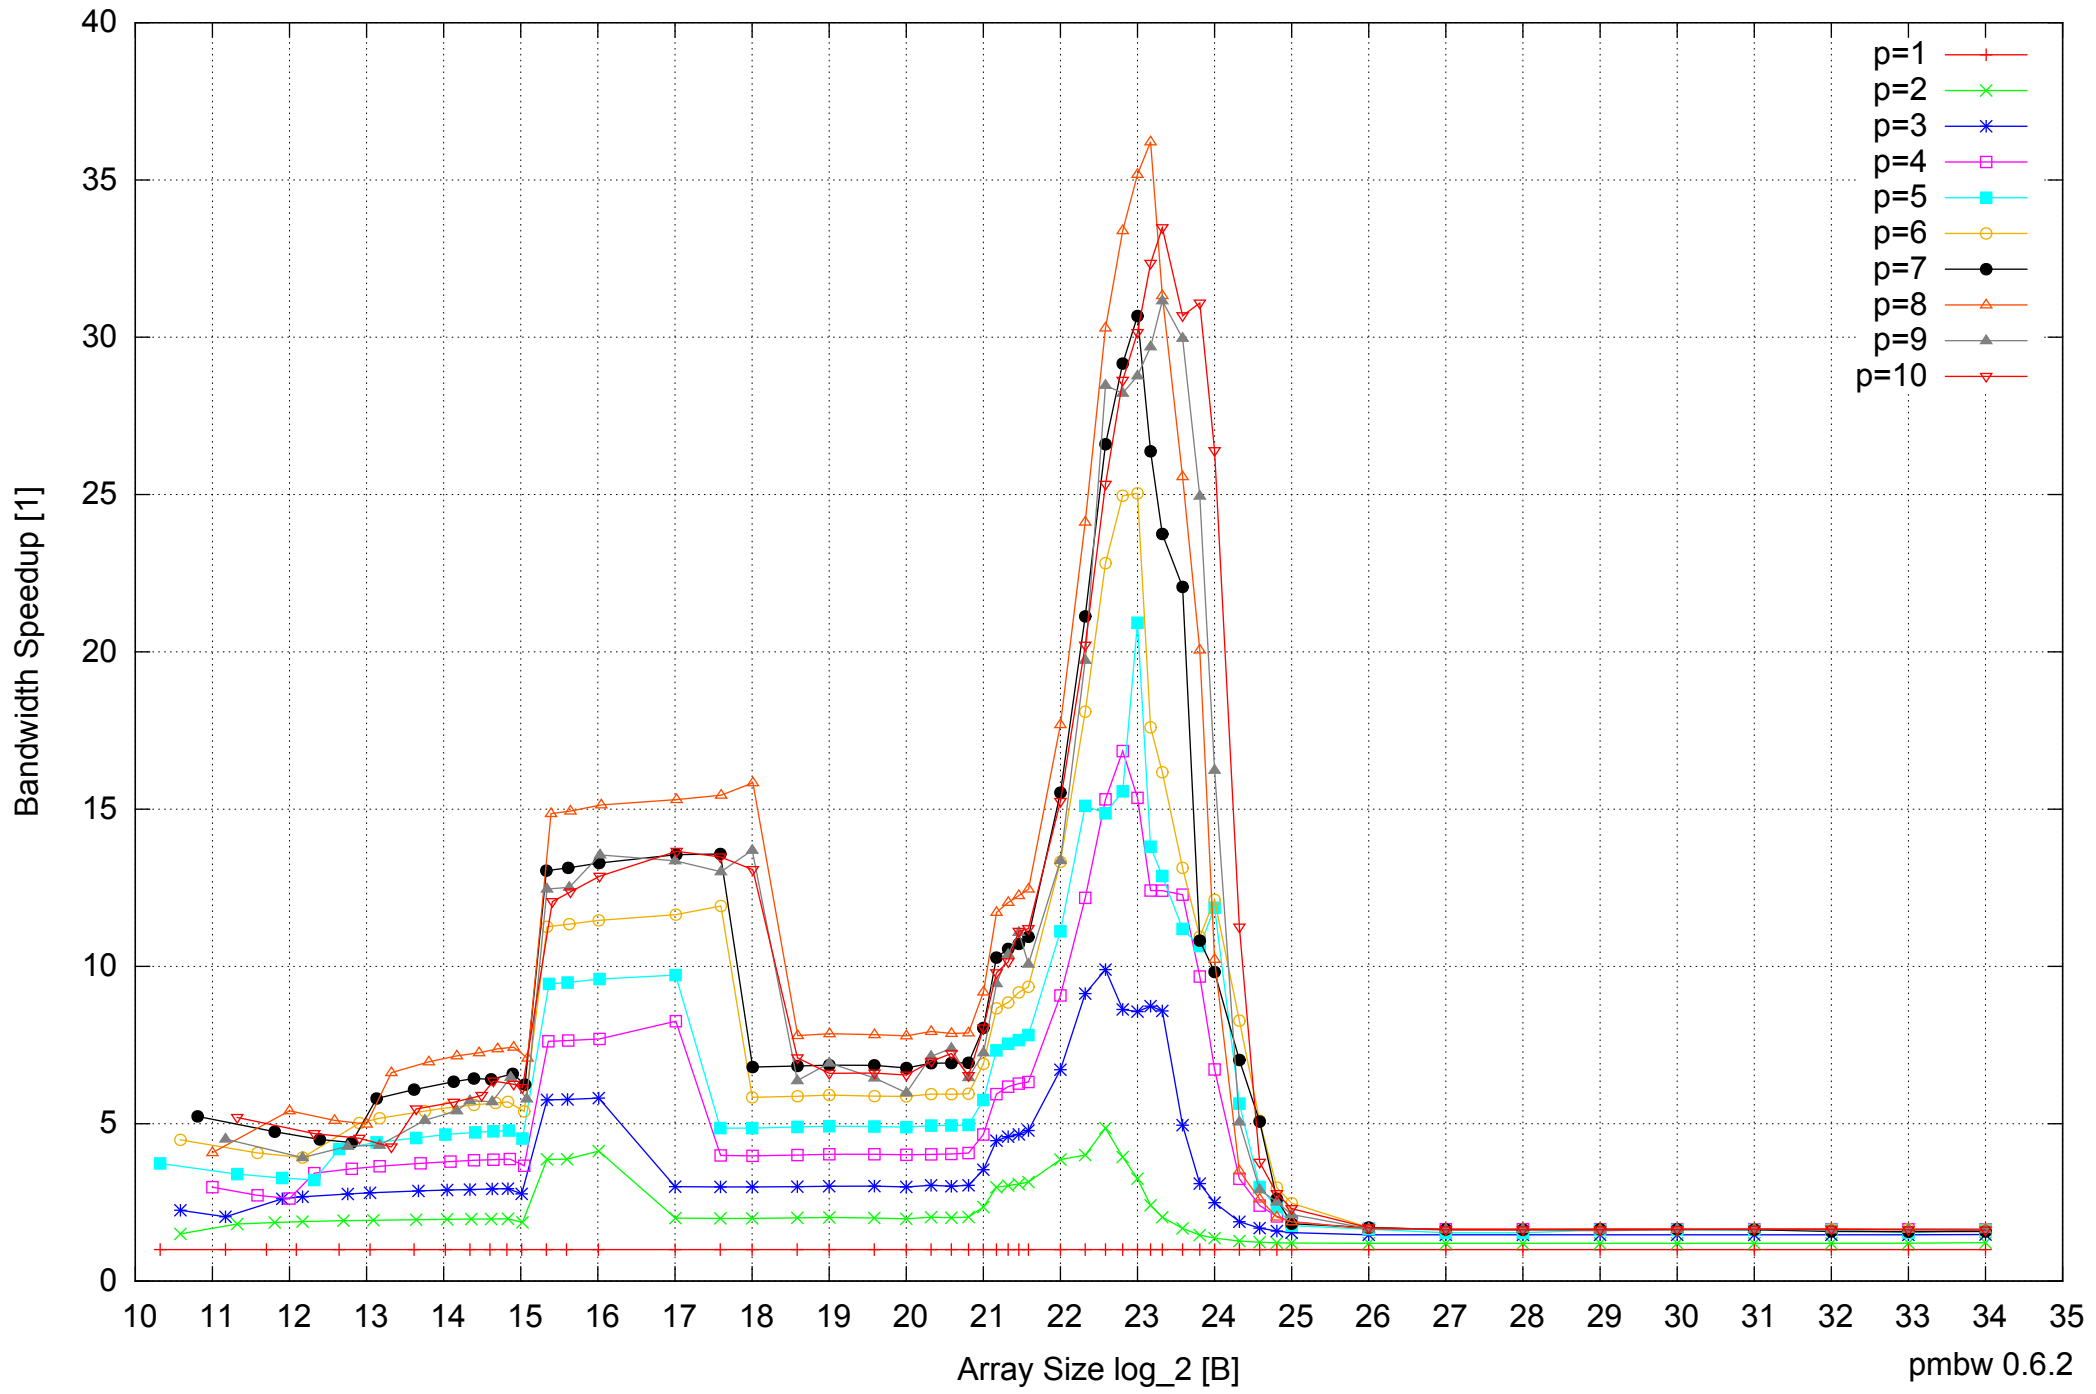

Intel Xeon X5355 24GB - Parallel Memory Bandwidth - ScanWrite128PtrUnrollLoop

Intel Xeon X5355 24GB - Parallel Memory Access Time - ScanWrite128PtrUnrollLoop

Intel Xeon X5355 24GB - Speedup of Parallel Memory Bandwidth - ScanWrite128PtrUnrollLoop

Intel Xeon X5355 24GB - Speedup of Parallel Memory Bandwidth (enlarged) - ScanWrite128PtrUnrollLoop

Intel Xeon X5355 24GB - Parallel Memory Bandwidth - ScanRead128PtrSimpleLoop

Intel Xeon X5355 24GB - Speedup of Parallel Memory Bandwidth - ScanRead128PtrSimpleLoop

Intel Xeon X5355 24GB - Parallel Memory Bandwidth - ScanRead128PtrUnrollLoop

Intel Xeon X5355 24GB - Parallel Memory Access Time - ScanWrite64PtrSimpleLoop

Intel Xeon X5355 24GB - Speedup of Parallel Memory Bandwidth (enlarged) - ScanWrite64PtrSimpleLoop