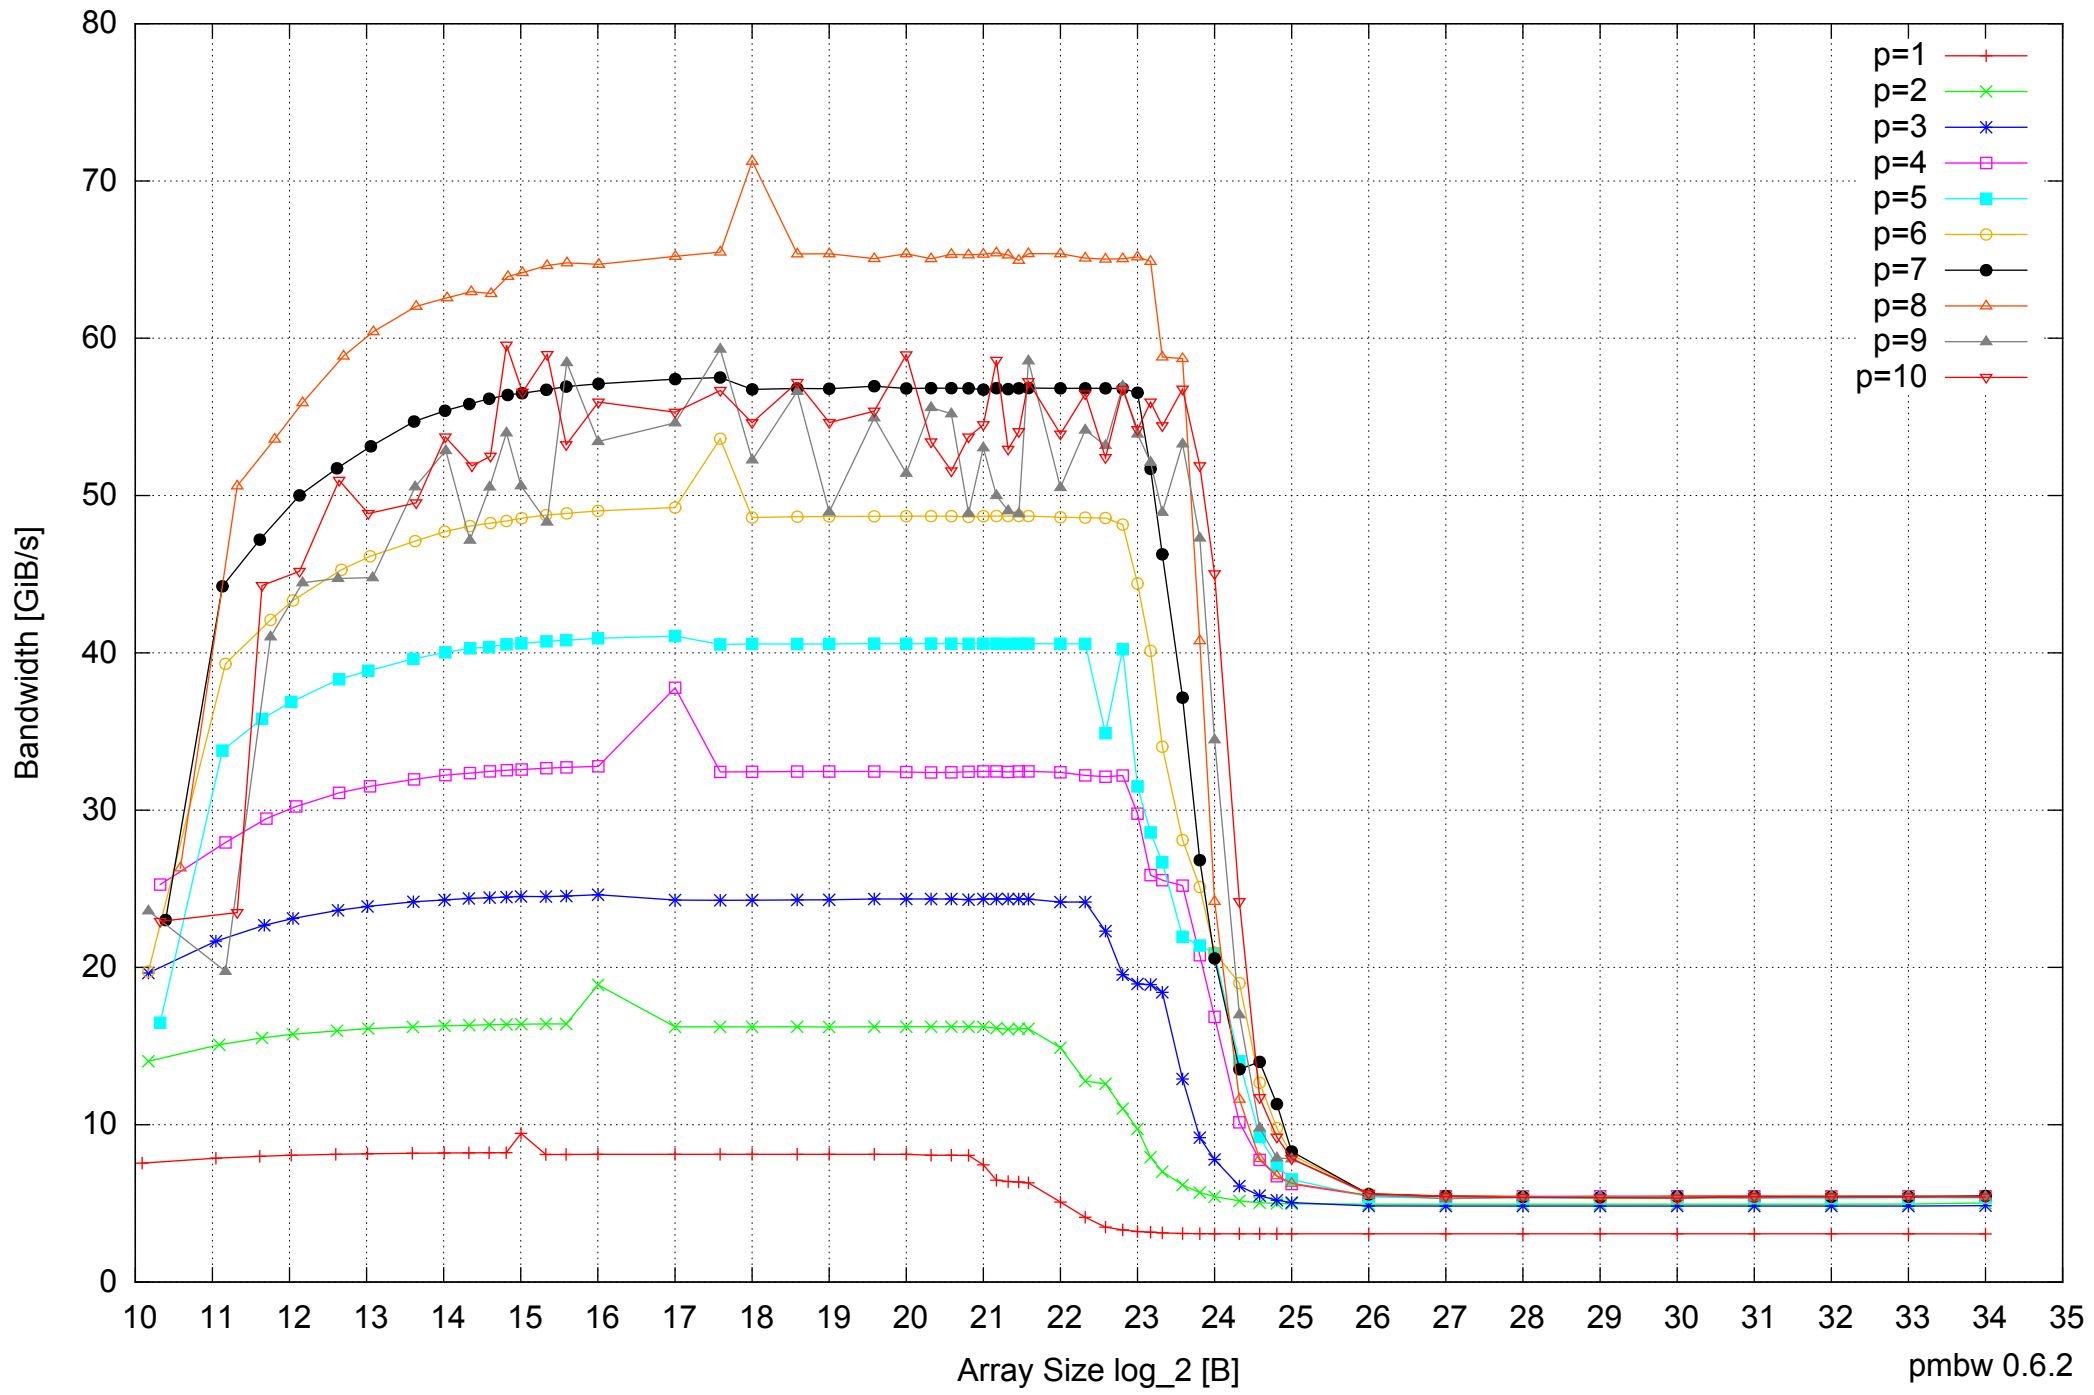

Intel Xeon X5355 24GB - Speedup of Parallel Memory Bandwidth (enlarged) - ScanWrite32PtrSimpleLoop

Intel Xeon X5355 24GB - Parallel Memory Access Time - ScanWrite32PtrUnrollLoop

Intel Xeon X5355 24GB - Speedup of Parallel Memory Bandwidth (enlarged) - ScanWrite32PtrUnrollLoop

Intel Xeon X5355 24GB - Parallel Memory Bandwidth - ScanRead32PtrSimpleLoop

Intel Xeon X5355 24GB - Speedup of Parallel Memory Bandwidth - ScanRead32PtrSimpleLoop

Intel Xeon X5355 24GB - Parallel Memory Access Time - ScanRead32PtrUnrollLoop