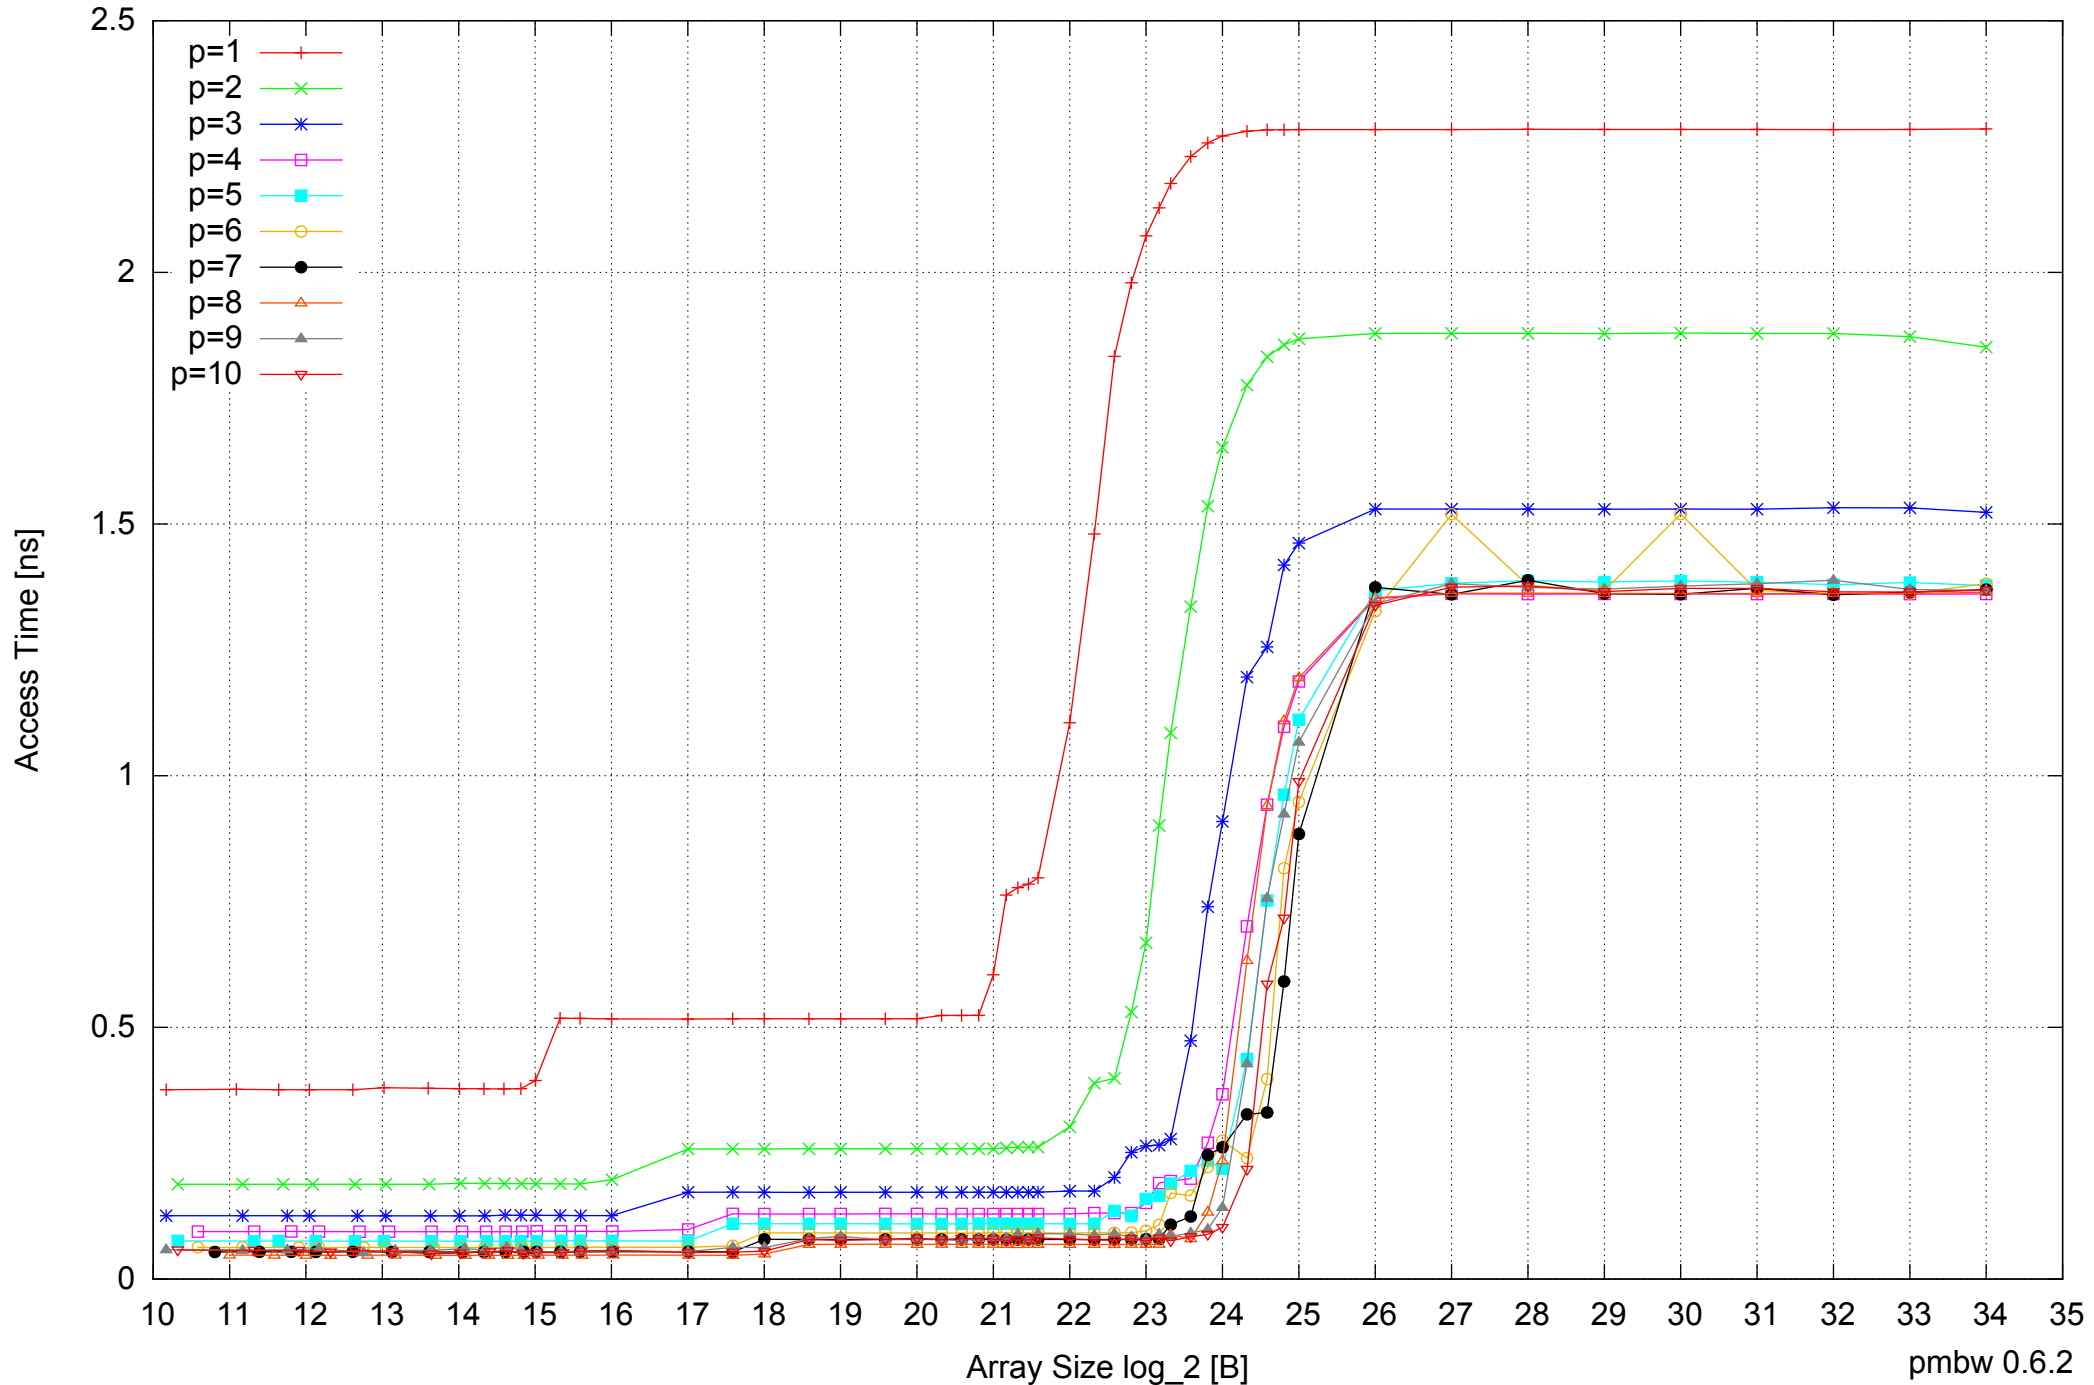

Intel Xeon X5355 24GB - Parallel Memory Bandwidth - ScanWrite64IndexUnrollLoop

Intel Xeon X5355 24GB - Parallel Memory Access Time - ScanWrite64IndexUnrollLoop

Intel Xeon X5355 24GB - Speedup of Parallel Memory Bandwidth - ScanWrite64IndexUnrollLoop

Intel Xeon X5355 24GB - Parallel Memory Bandwidth - ScanRead64IndexUnrollLoop

- p=1 +
- p=2 x
- p=3 \*
- p=4 □
- p=5 ■
- p=6 ○
- p=7 ●
- p=8 △
- p=9 ▲
- p=10 ▽

Intel Xeon X5355 24GB - Parallel Memory Access Time - ScanRead64IndexUnrollLoop