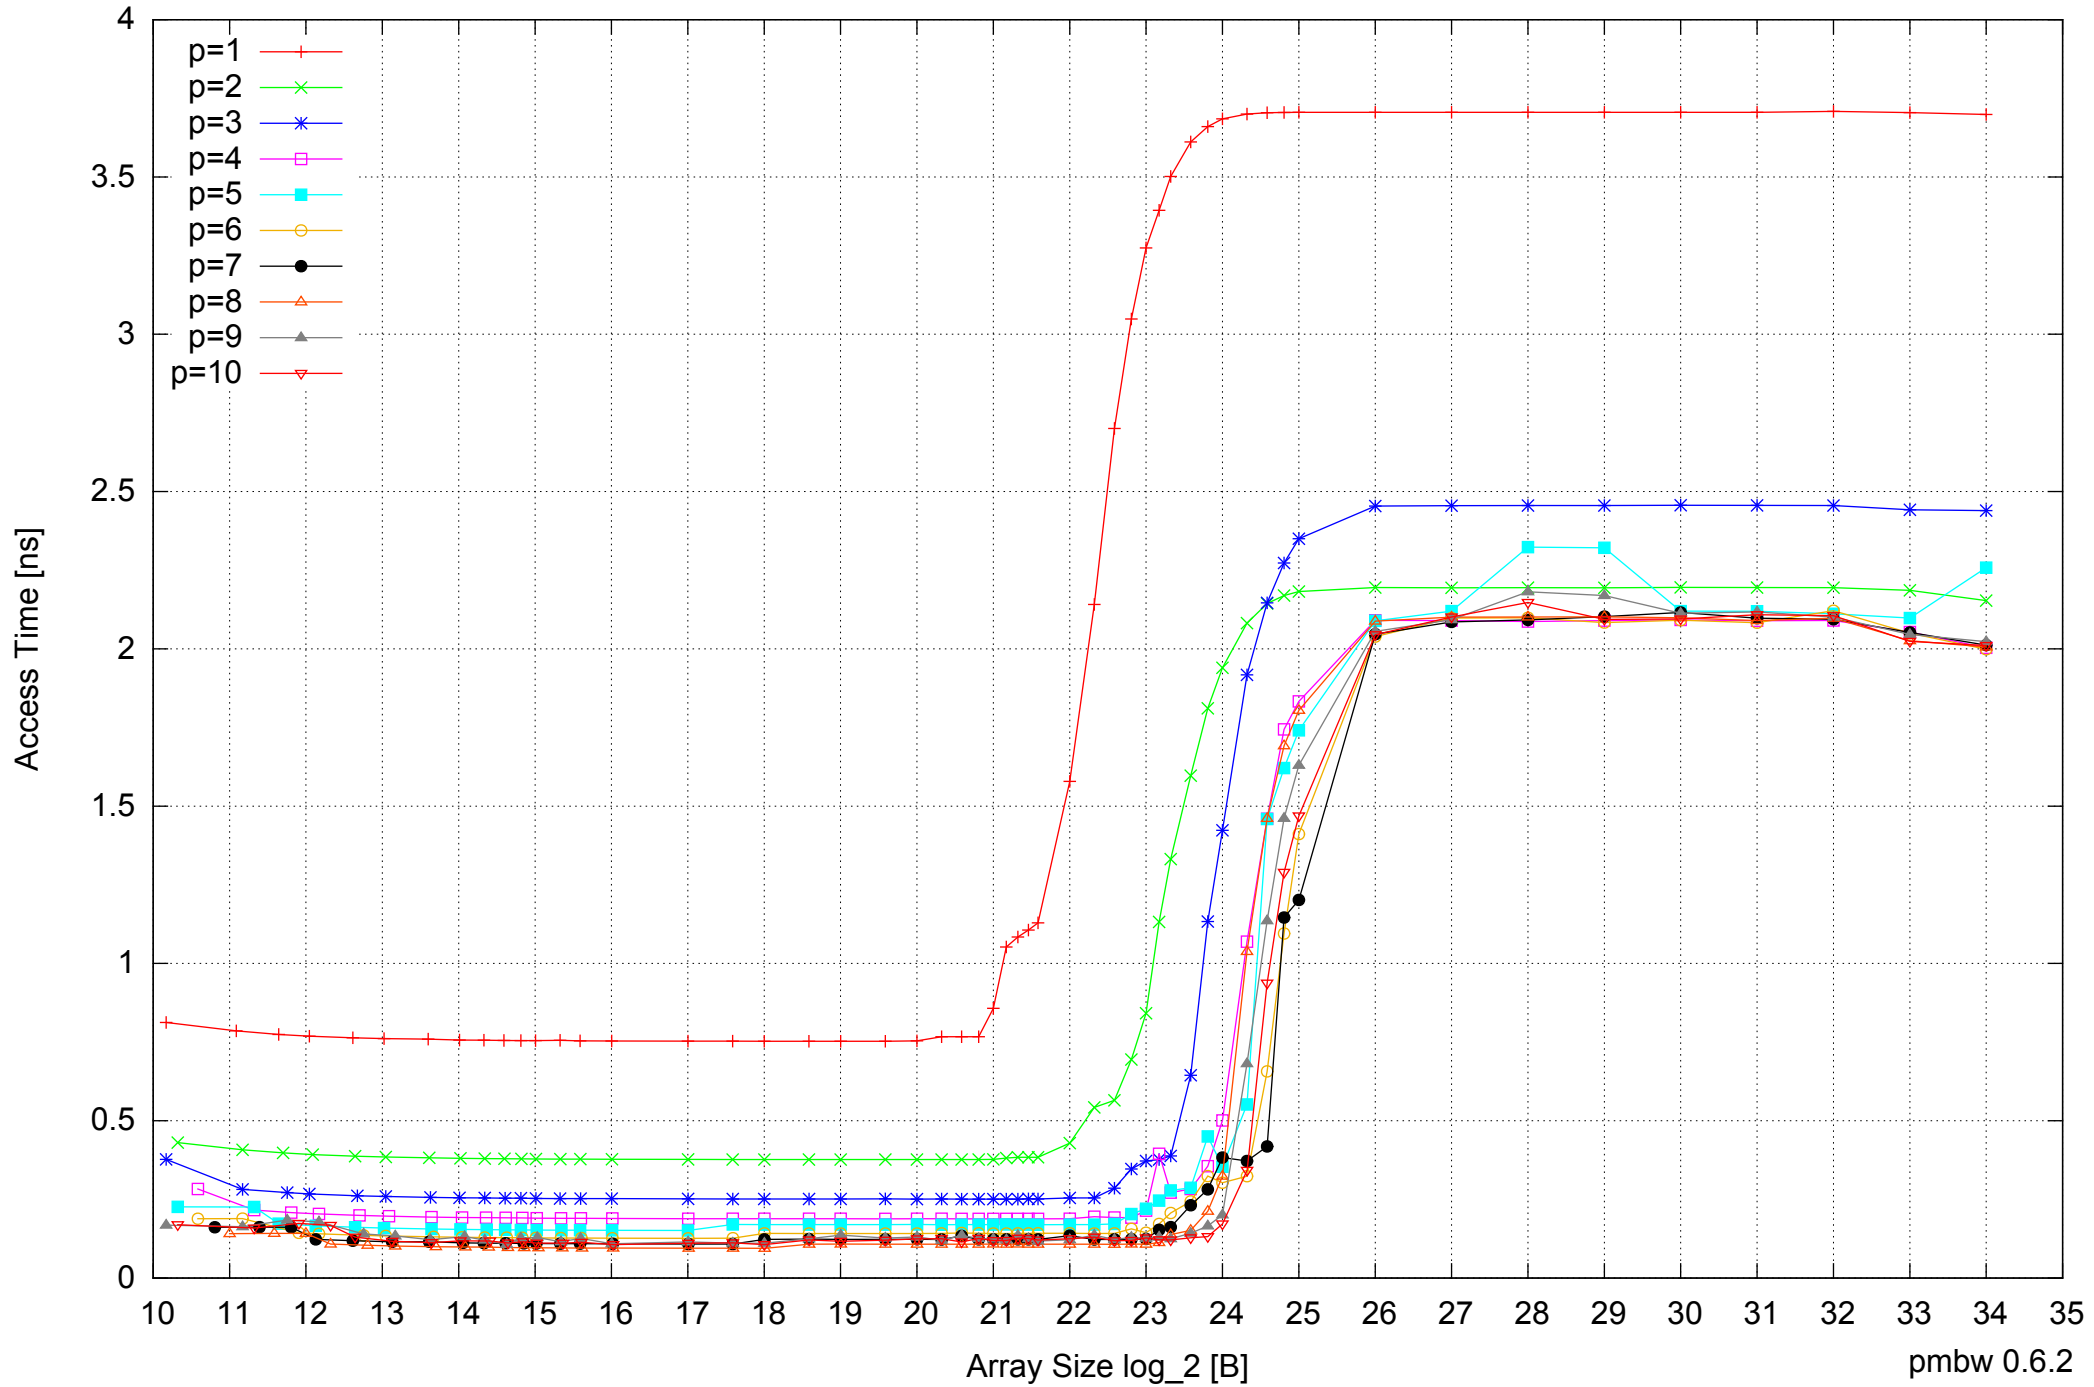

Intel Xeon X5355 24GB - Parallel Memory Bandwidth - ScanRead64PtrUnrollLoop

Intel Xeon X5355 24GB - Parallel Memory Access Time - ScanRead64PtrUnrollLoop

Intel Xeon X5355 24GB - Speedup of Parallel Memory Bandwidth - ScanRead64PtrUnrollLoop

Intel Xeon X5355 24GB - Parallel Memory Bandwidth - ScanWrite64IndexSimpleLoop

Intel Xeon X5355 24GB - Parallel Memory Access Time - ScanWrite64IndexSimpleLoop

Intel Xeon X5355 24GB - Speedup of Parallel Memory Bandwidth (enlarged) - ScanWrite64IndexSimpleLoop