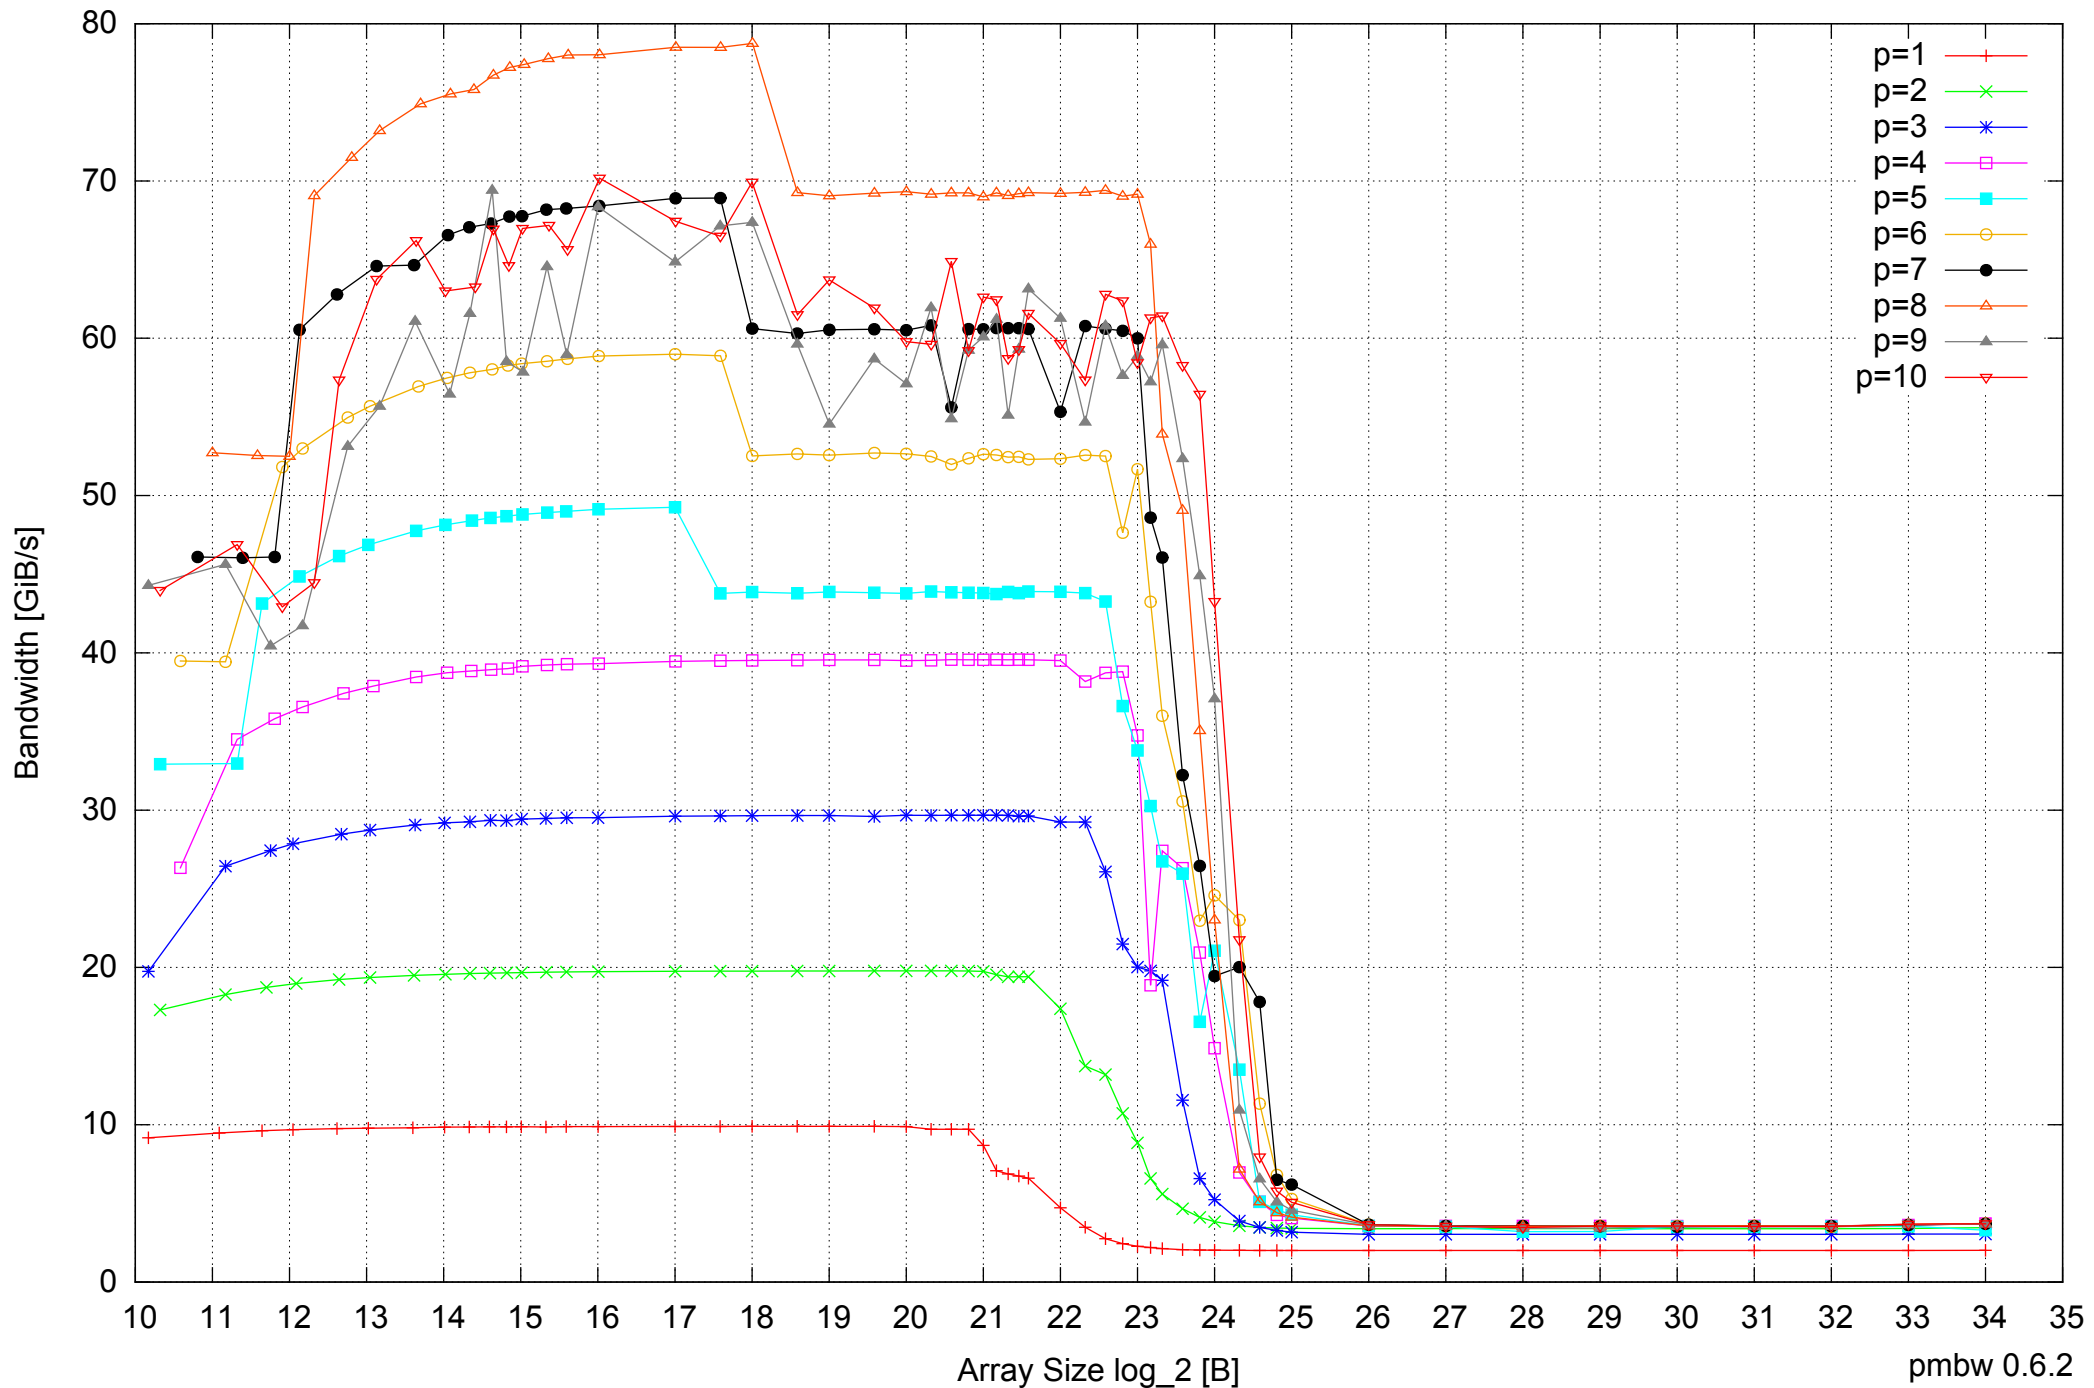

Intel Xeon X5355 24GB - Parallel Memory Bandwidth - ScanRead64PtrUnrollLoop

Intel Xeon X5355 24GB - Parallel Memory Access Time - ScanRead64PtrUnrollLoop

Intel Xeon X5355 24GB - Speedup of Parallel Memory Bandwidth - ScanRead64PtrUnrollLoop

Intel Xeon X5355 24GB - Parallel Memory Bandwidth - ScanWrite64IndexSimpleLoop

Intel Xeon X5355 24GB - Parallel Memory Access Time - ScanWrite64IndexSimpleLoop

Intel Xeon X5355 24GB - Speedup of Parallel Memory Bandwidth (enlarged) - ScanWrite64IndexSimpleLoop