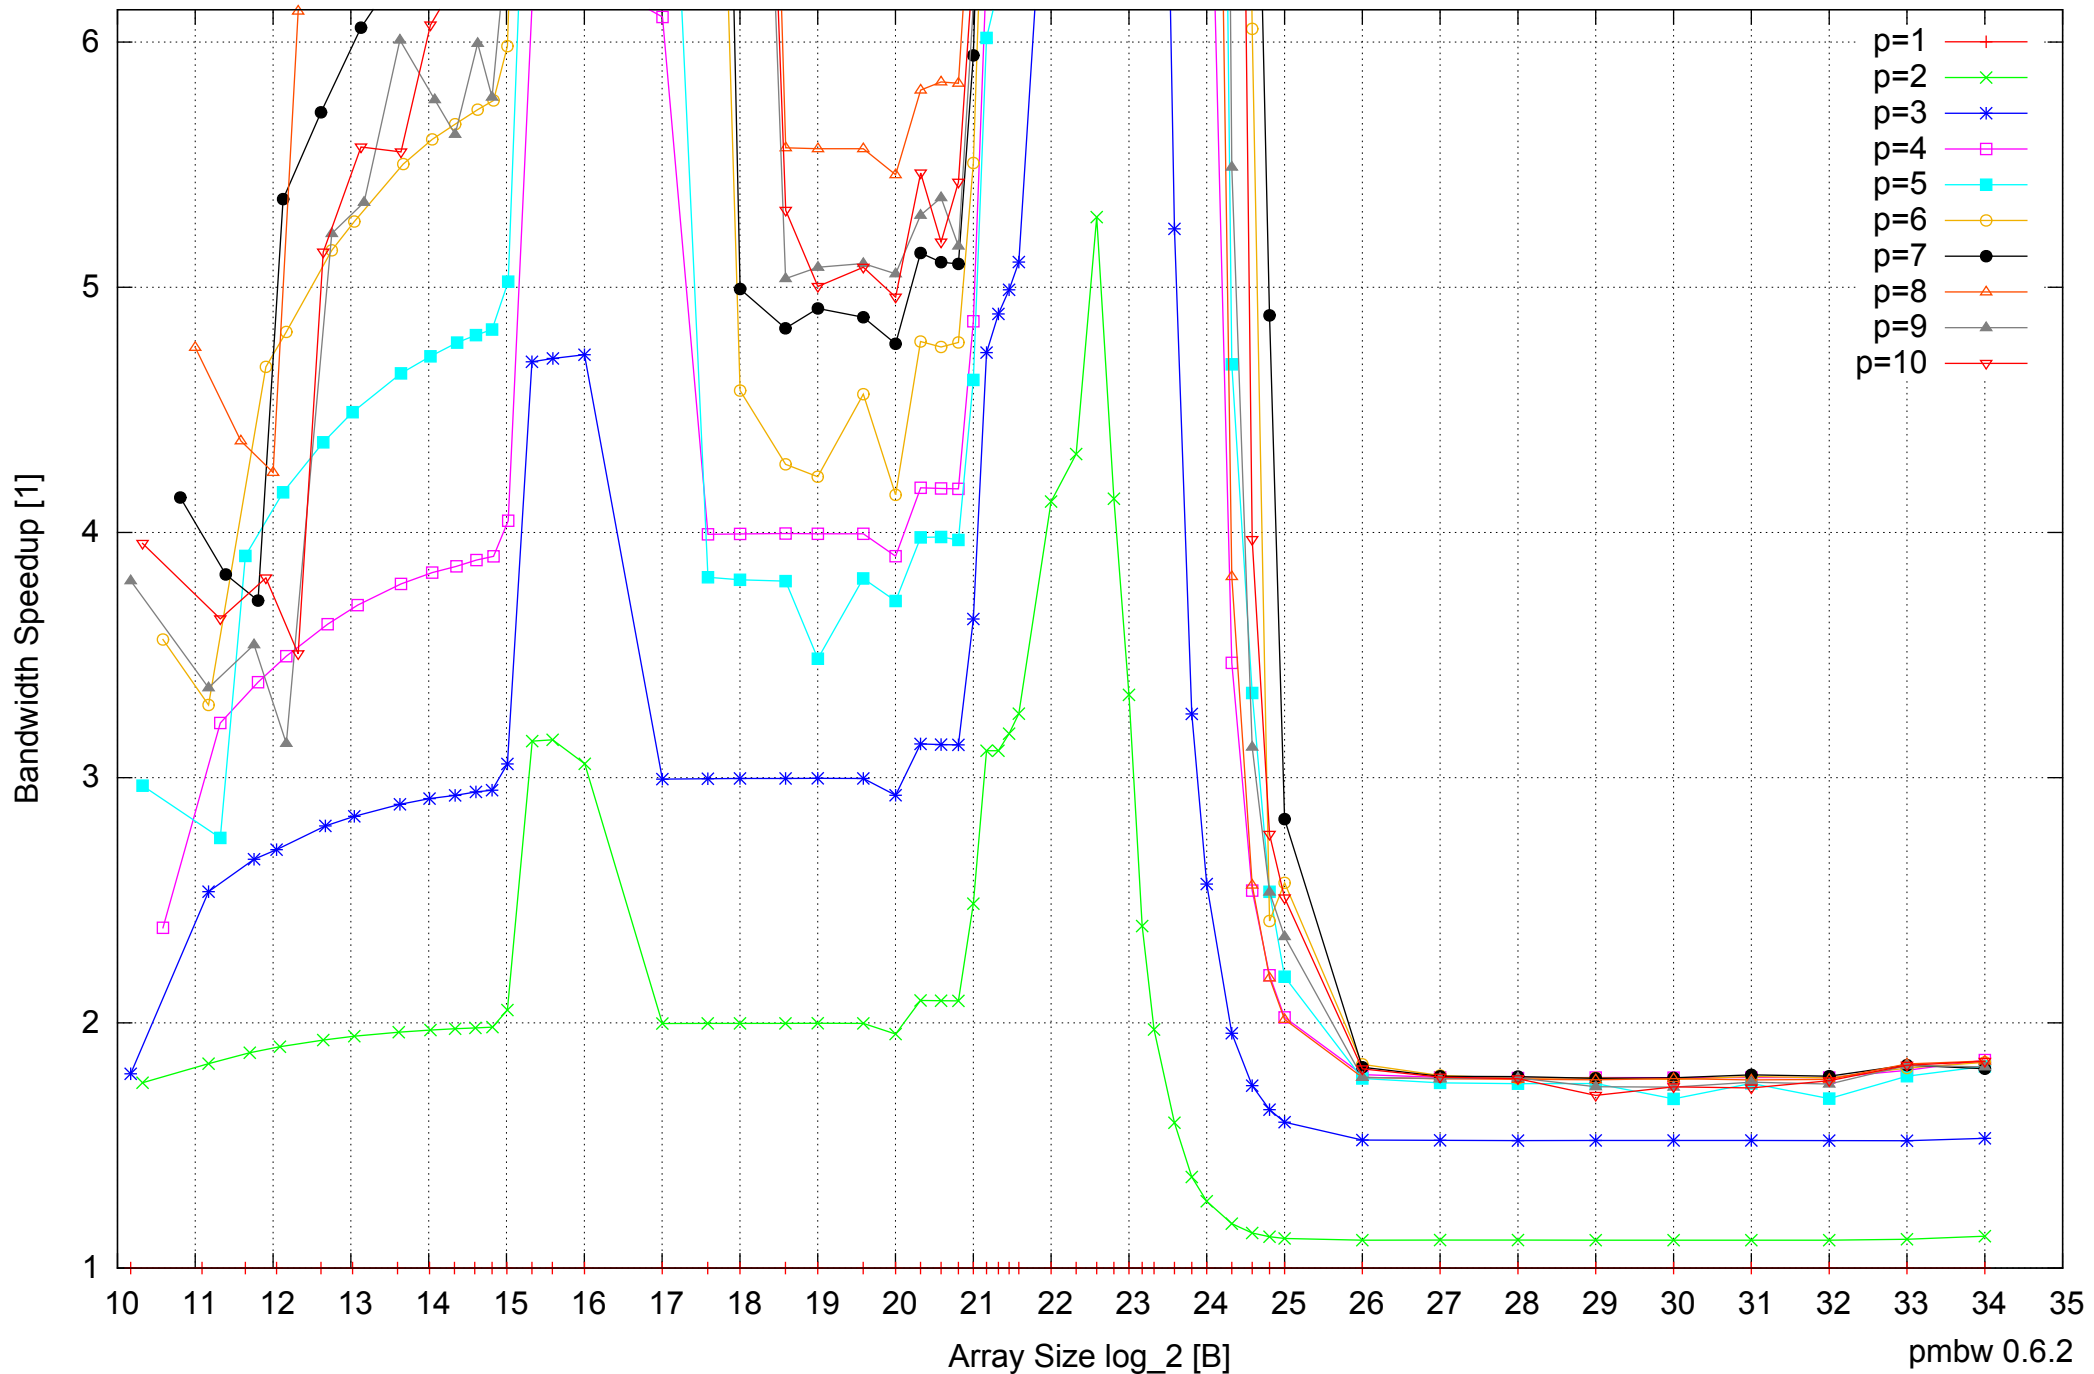

Intel Xeon X5355 24GB - Parallel Memory Bandwidth - ScanRead128PtrUnrollLoop

Intel Xeon X5355 24GB - Parallel Memory Access Time - ScanWrite64PtrSimpleLoop

Intel Xeon X5355 24GB - Speedup of Parallel Memory Bandwidth (enlarged) - ScanWrite64PtrSimpleLoop

Intel Xeon X5355 24GB - Parallel Memory Bandwidth - ScanWrite64PtrUnrollLoop

Intel Xeon X5355 24GB - Parallel Memory Access Time - ScanWrite64PtrUnrollLoop

Intel Xeon X5355 24GB - Speedup of Parallel Memory Bandwidth (enlarged) - ScanRead64PtrSimpleLoop