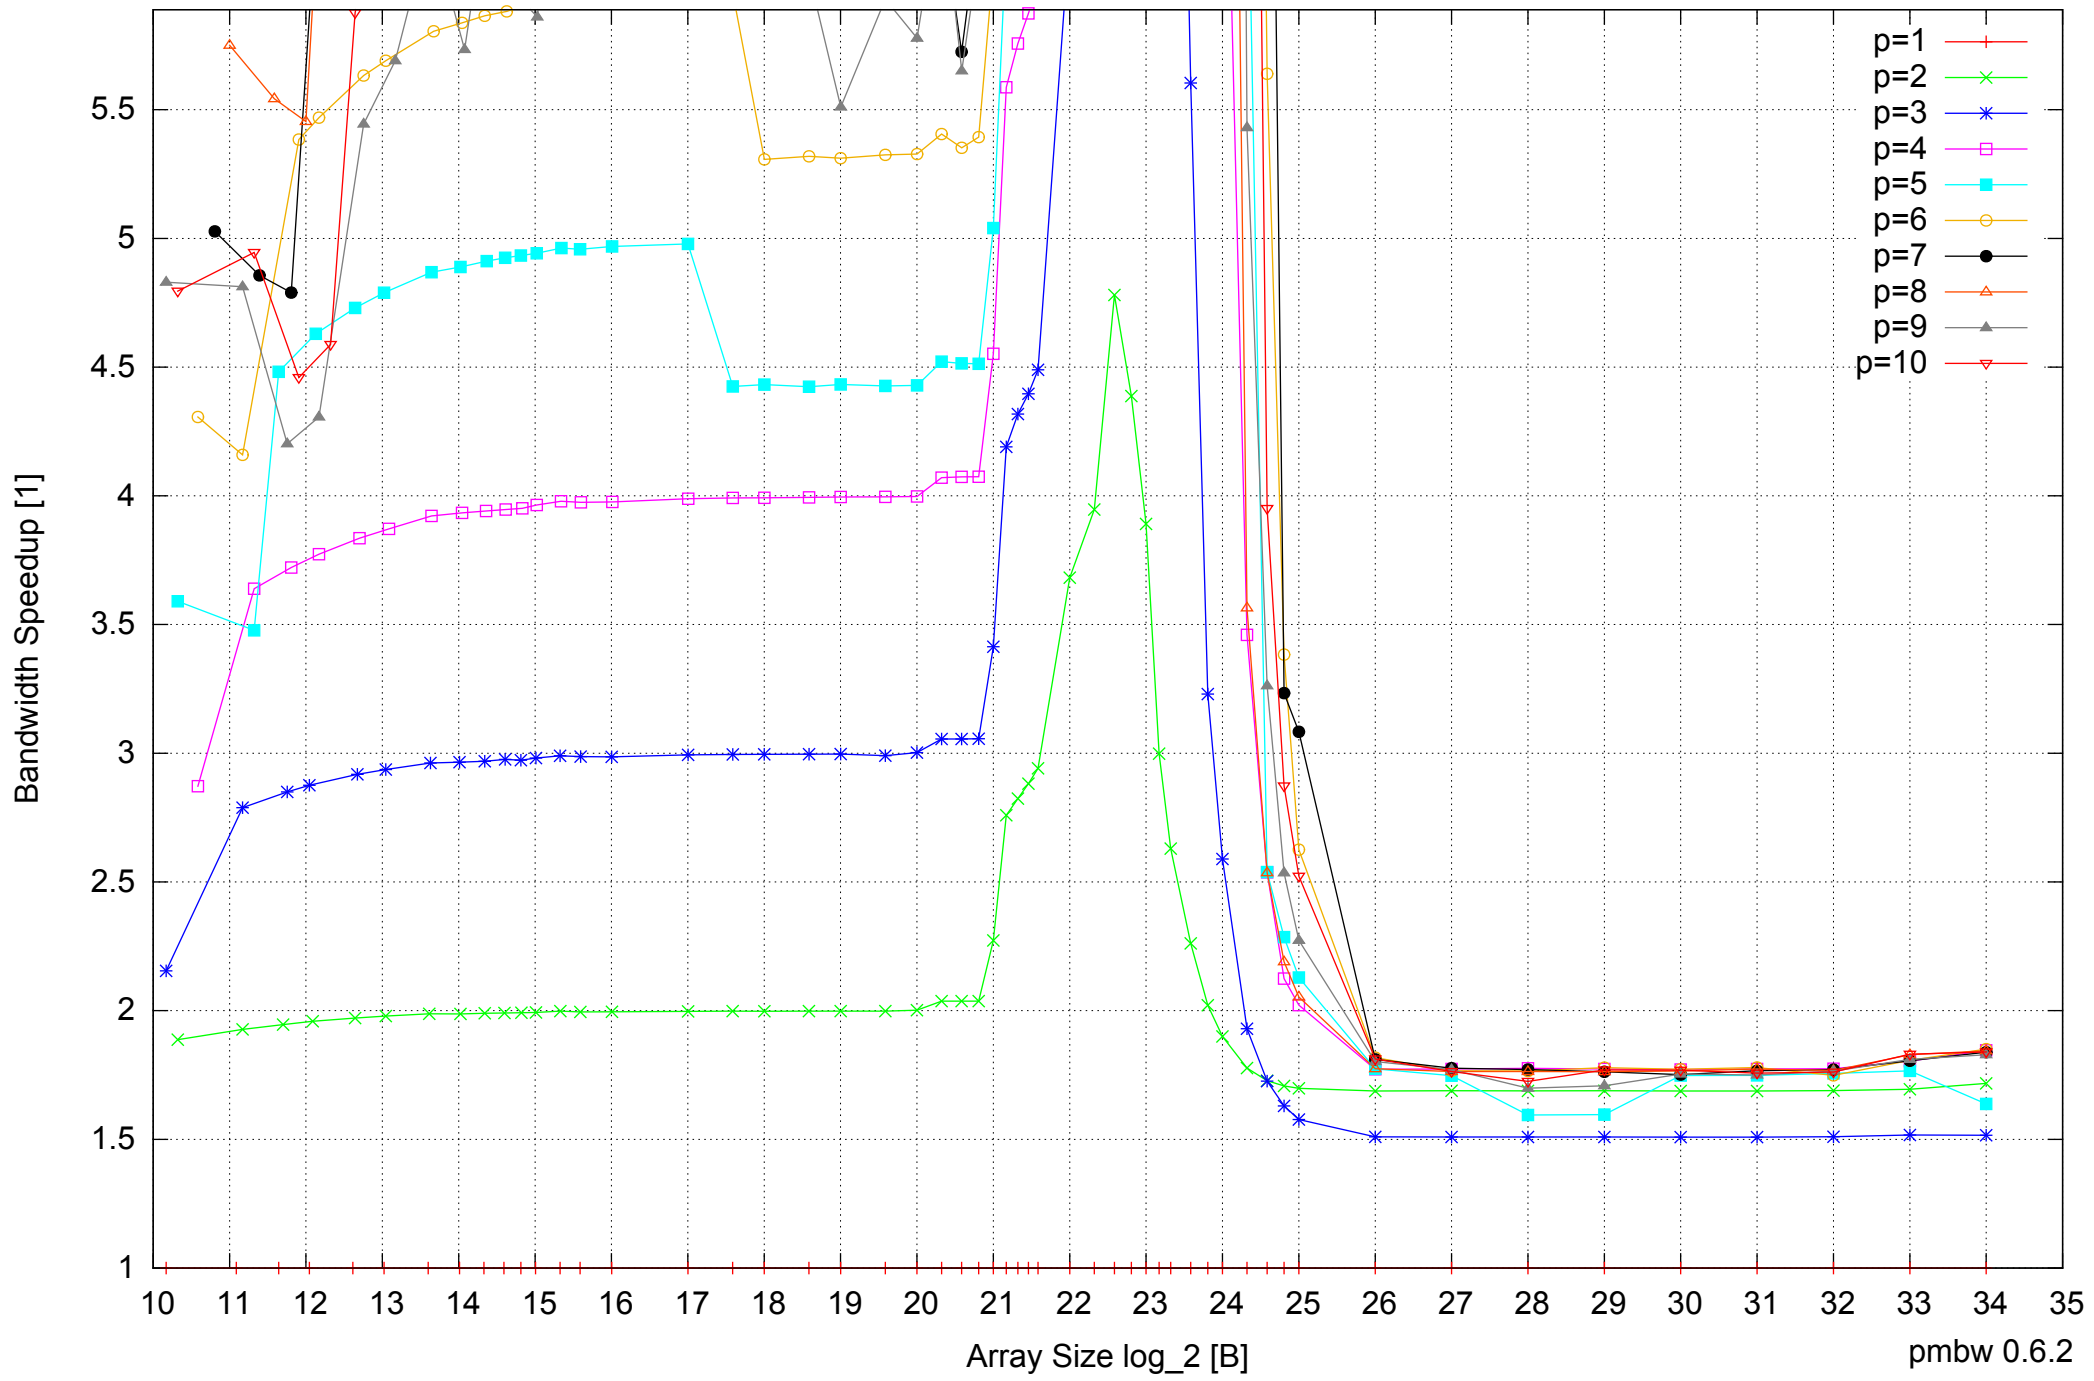

Intel Xeon X5355 24GB - Parallel Memory Bandwidth - ScanWrite64IndexSimpleLoop

Intel Xeon X5355 24GB - Parallel Memory Access Time - ScanWrite64IndexSimpleLoop

Intel Xeon X5355 24GB - Speedup of Parallel Memory Bandwidth (enlarged) - ScanWrite64IndexSimpleLoop

Intel Xeon X5355 24GB - Parallel Memory Bandwidth - ScanWrite64IndexUnrollLoop

Intel Xeon X5355 24GB - Parallel Memory Access Time - ScanWrite64IndexUnrollLoop

Intel Xeon X5355 24GB - Speedup of Parallel Memory Bandwidth - ScanWrite64IndexUnrollLoop

Intel Xeon X5355 24GB - Parallel Memory Bandwidth - ScanRead64IndexUnrollLoop

- p=1 +
- p=2 x
- p=3 \*
- p=4 □
- p=5 ■
- p=6 ○
- p=7 ●
- p=8 △
- p=9 ▲
- p=10 ▽

Intel Xeon X5355 24GB - Parallel Memory Access Time - ScanRead64IndexUnrollLoop