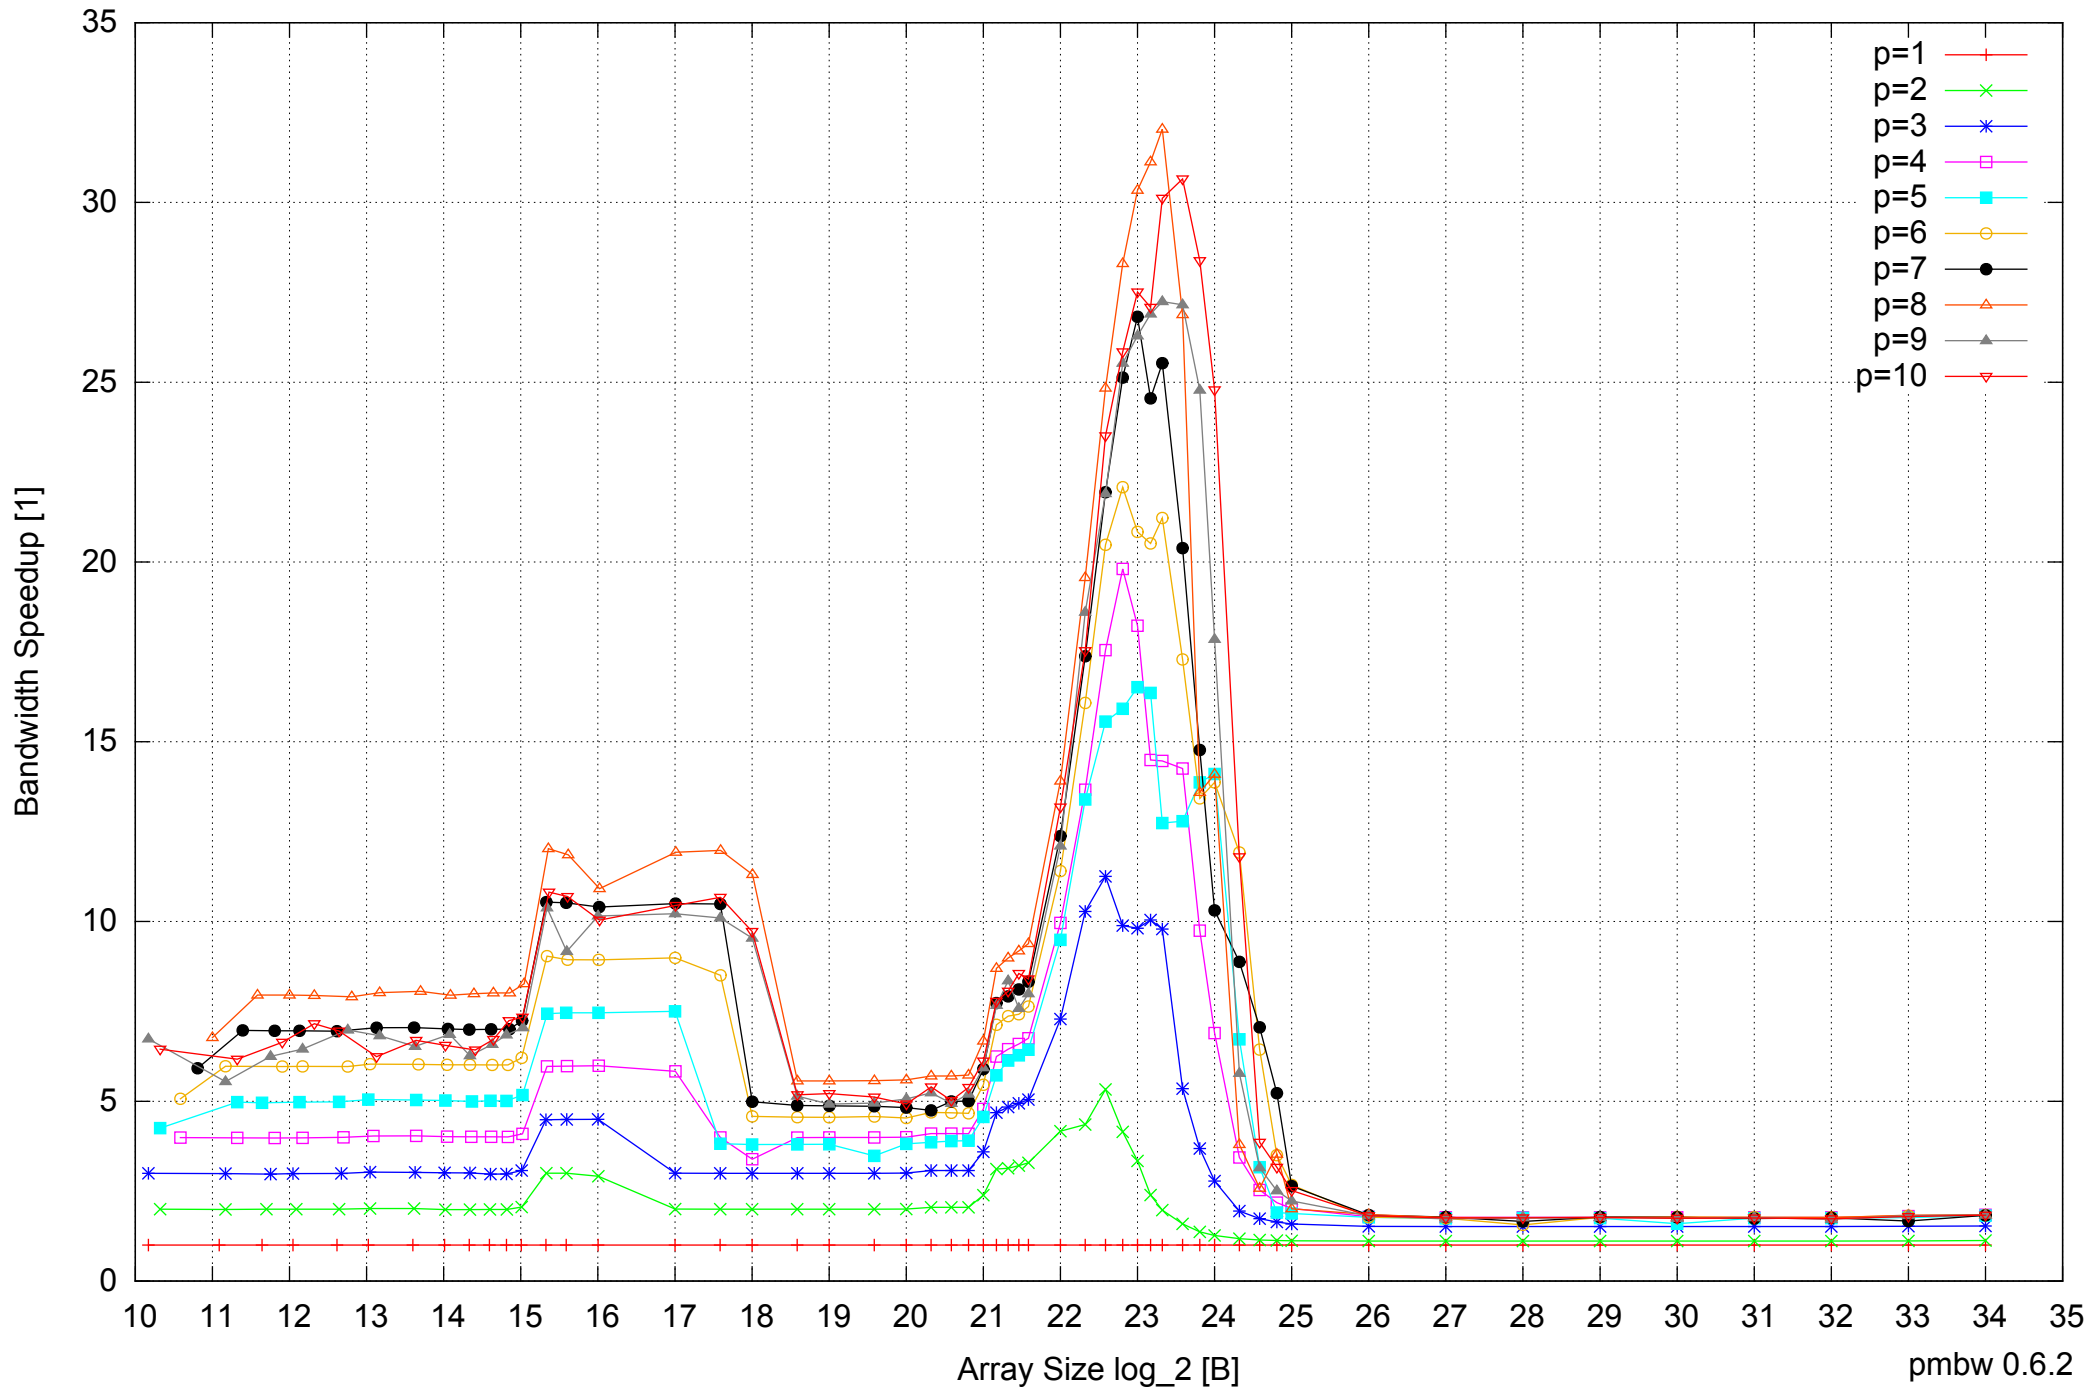

Intel Xeon X5355 24GB - Speedup of Parallel Memory Bandwidth - ScanWrite64IndexUnrollLoop