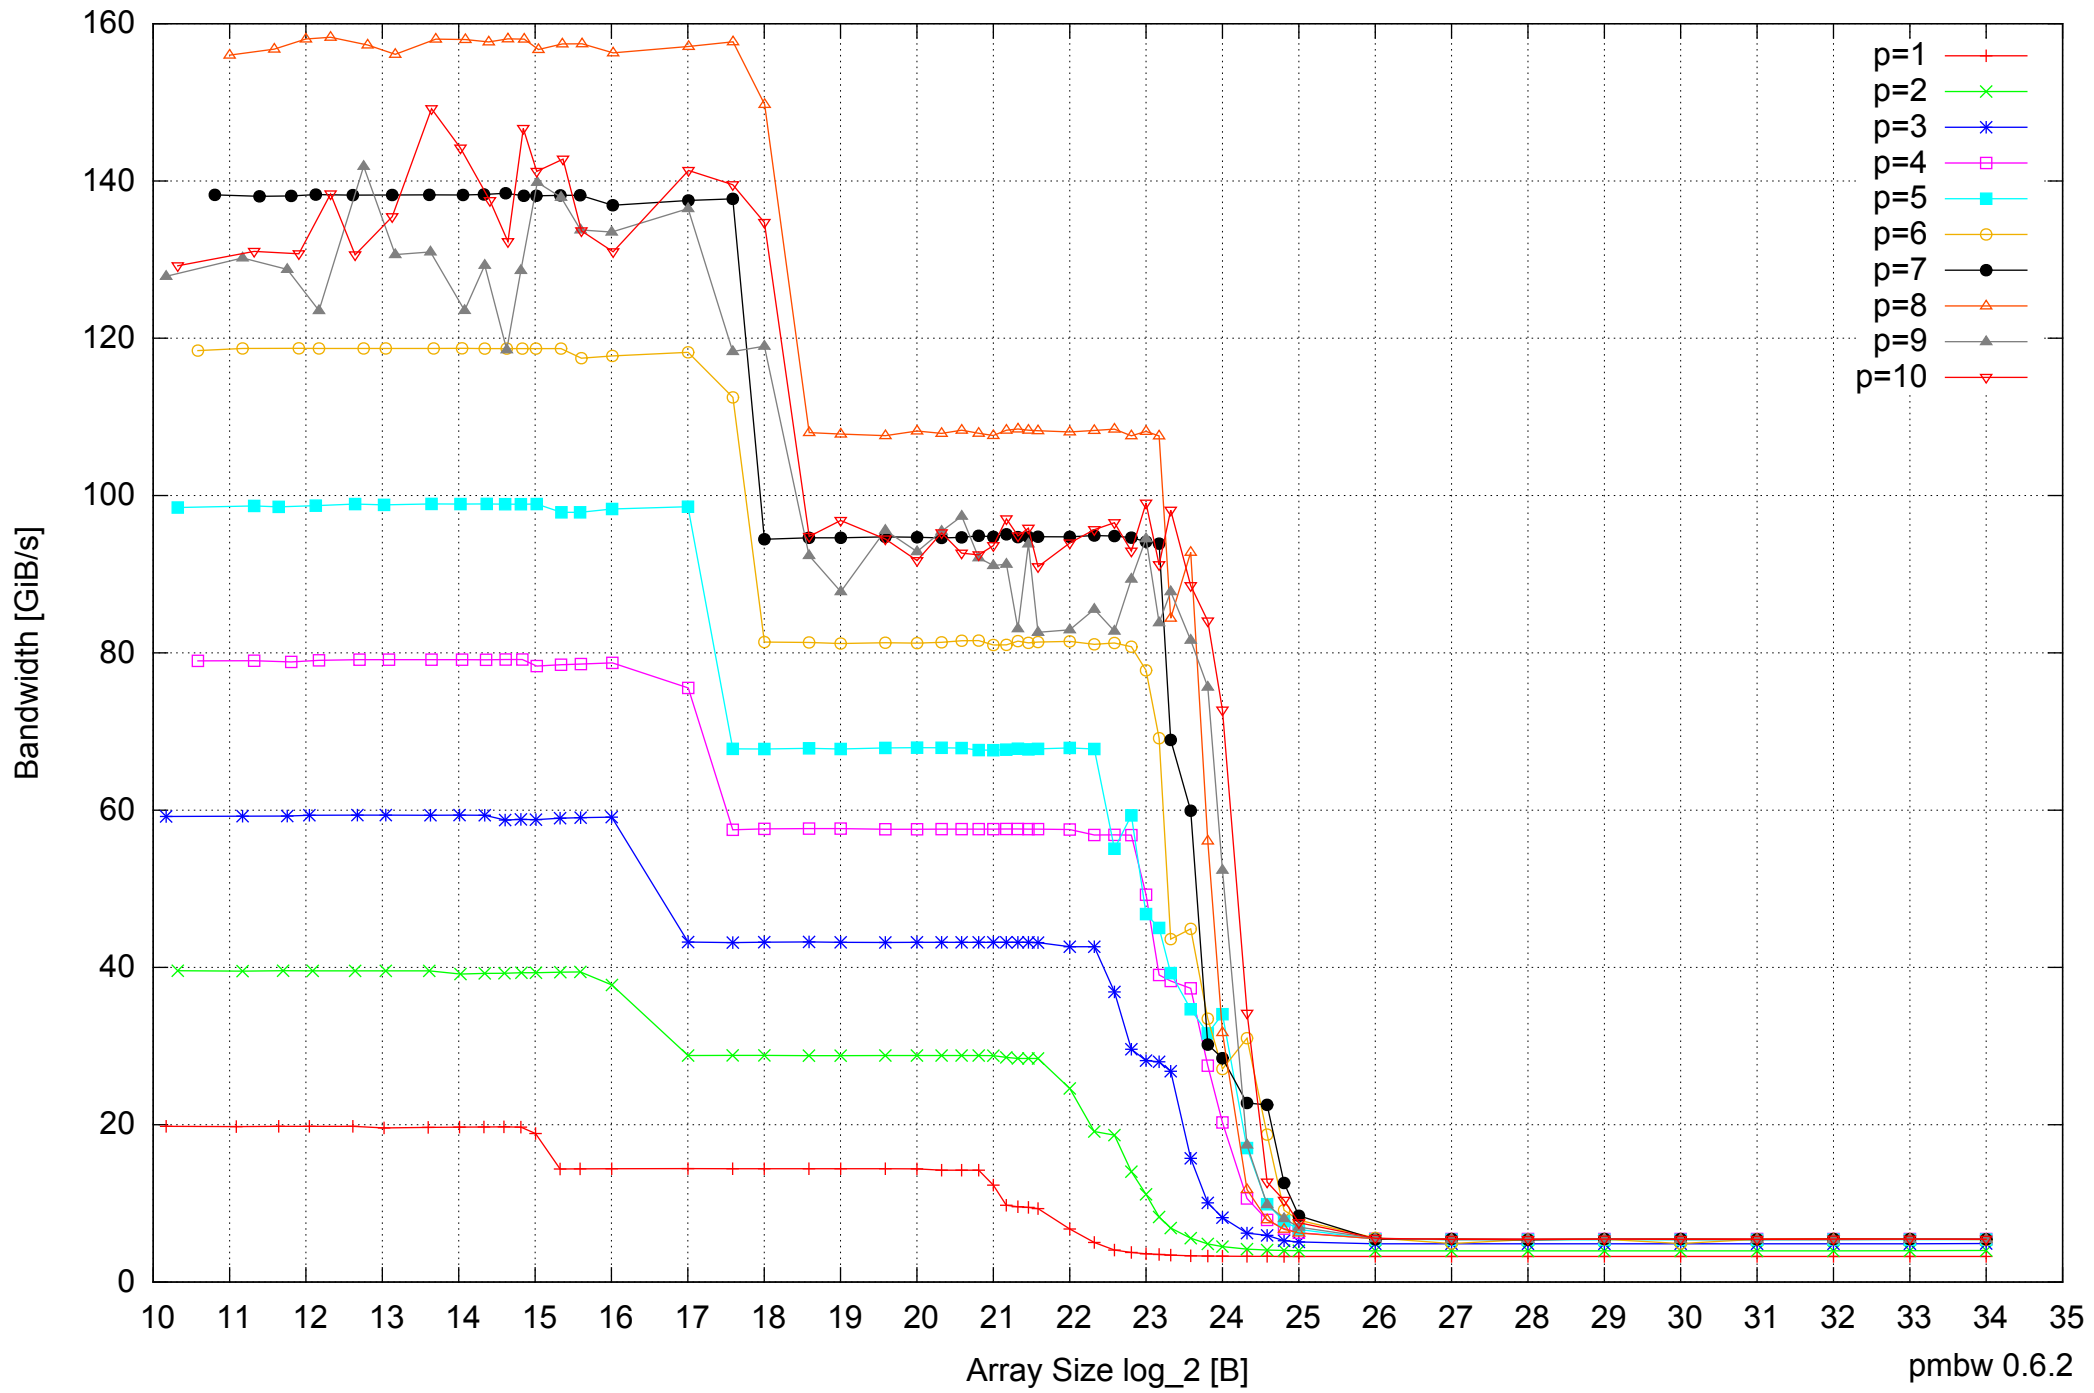

Intel Xeon X5355 24GB - Parallel Memory Bandwidth - ScanWrite64IndexSimpleLoop

Intel Xeon X5355 24GB - Parallel Memory Access Time - ScanWrite64IndexSimpleLoop

Intel Xeon X5355 24GB - Speedup of Parallel Memory Bandwidth (enlarged) - ScanWrite64IndexSimpleLoop

Intel Xeon X5355 24GB - Parallel Memory Bandwidth - ScanWrite64IndexUnrollLoop

Intel Xeon X5355 24GB - Parallel Memory Access Time - ScanWrite64IndexUnrollLoop

Intel Xeon X5355 24GB - Speedup of Parallel Memory Bandwidth - ScanWrite64IndexUnrollLoop

Intel Xeon X5355 24GB - Parallel Memory Bandwidth - ScanRead64IndexUnrollLoop

- p=1 +
- p=2 x
- p=3 \*
- p=4 □
- p=5 ■
- p=6 ○
- p=7 ●
- p=8 △
- p=9 ▲
- p=10 ▽

Intel Xeon X5355 24GB - Parallel Memory Access Time - ScanRead64IndexUnrollLoop