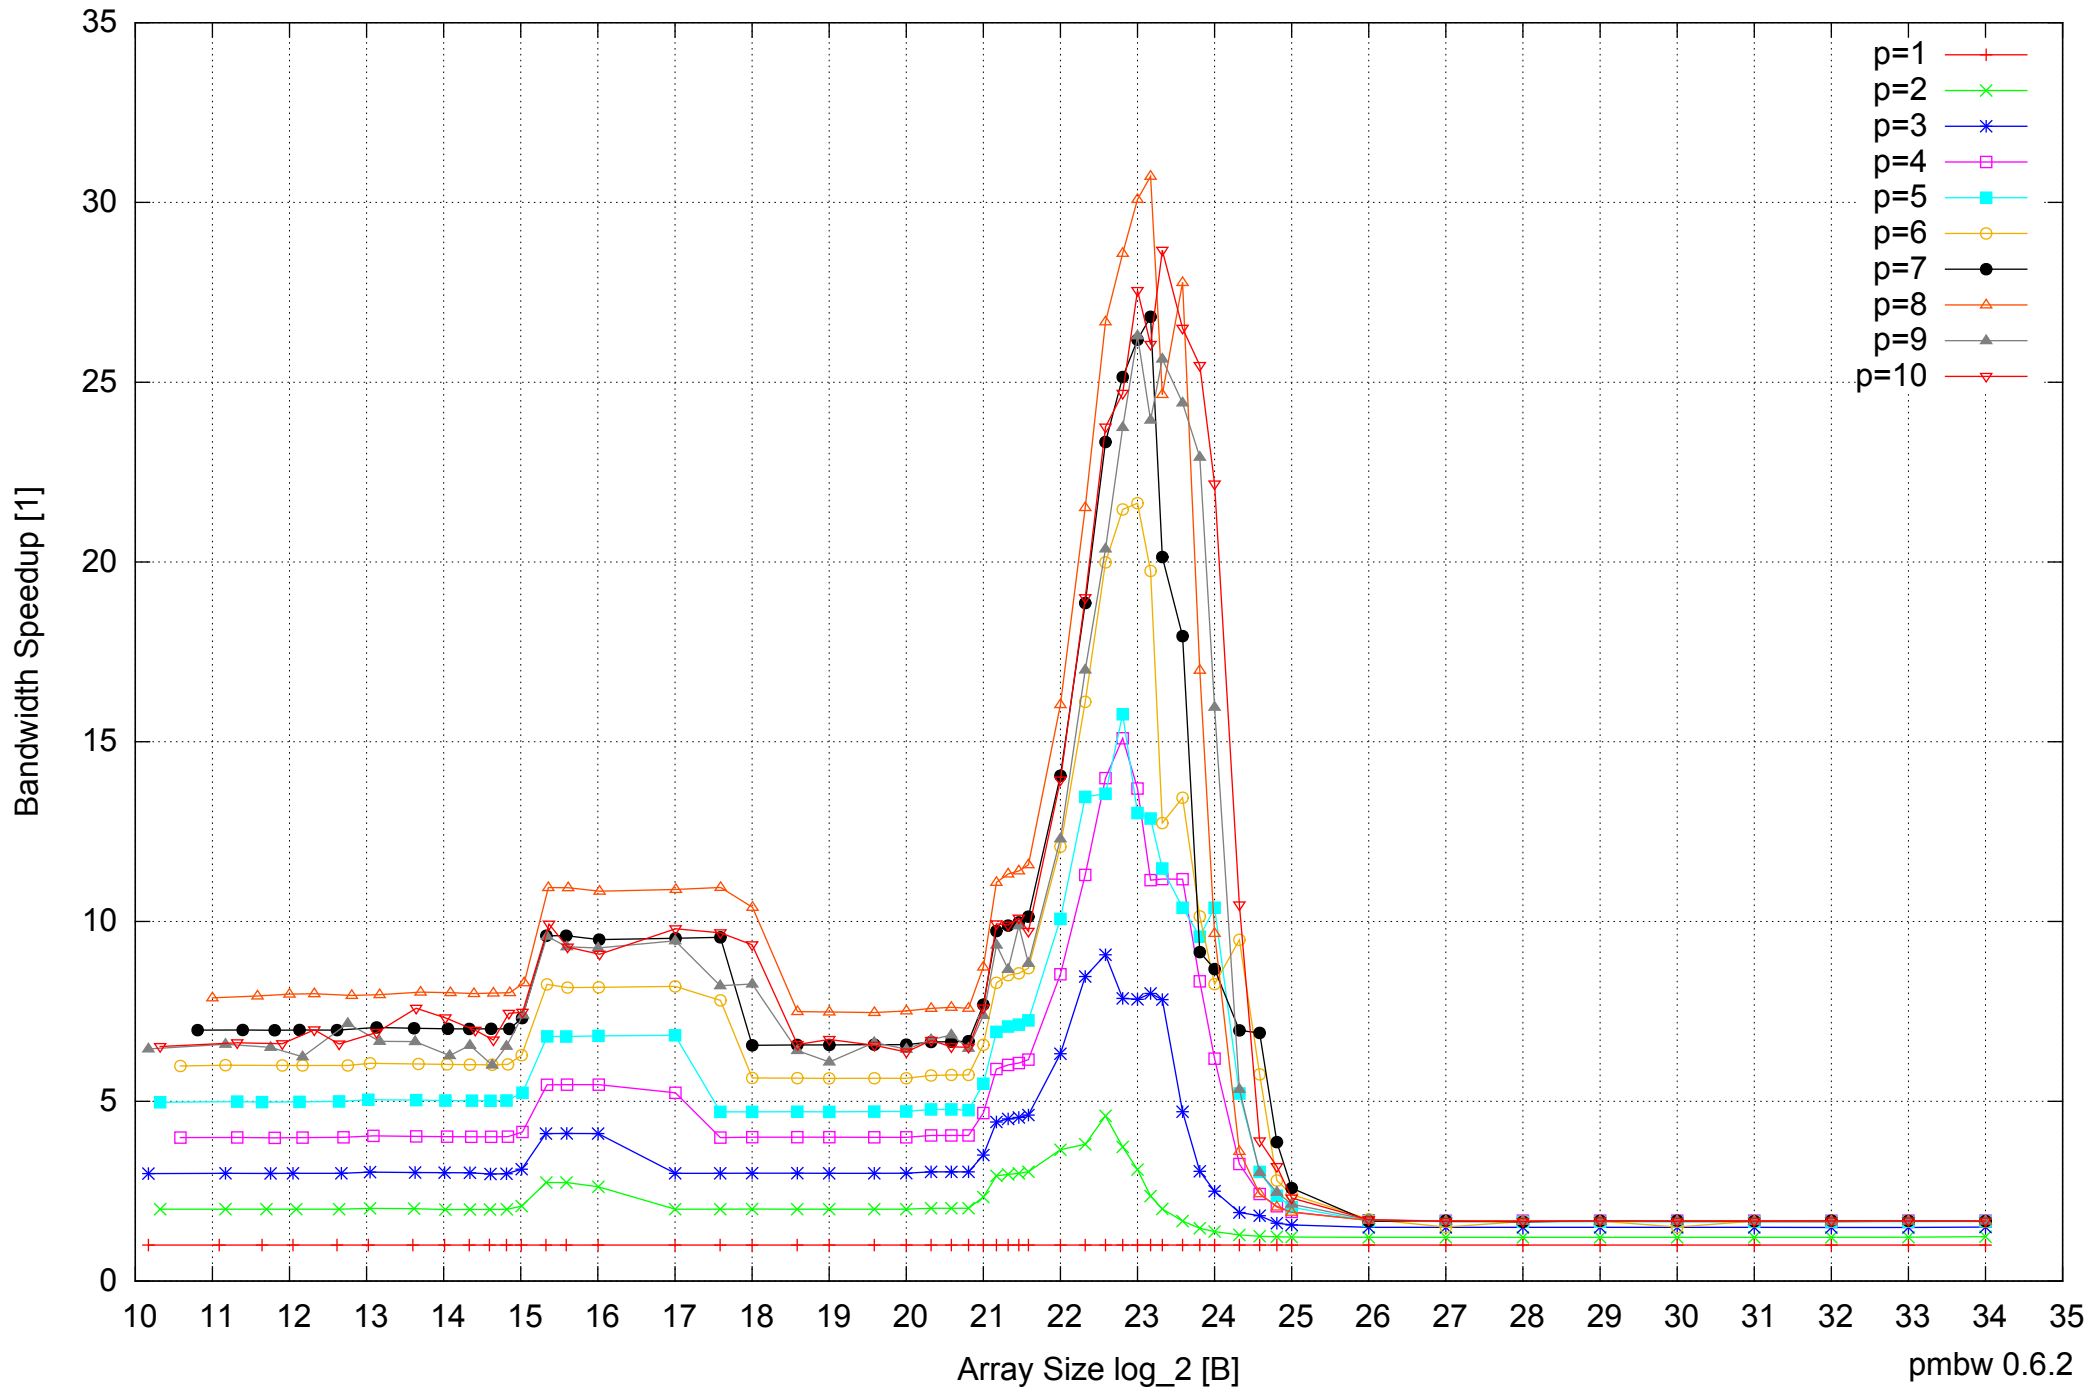

Intel Xeon X5355 24GB - Speedup of Parallel Memory Bandwidth - ScanRead64IndexUnrollLoop