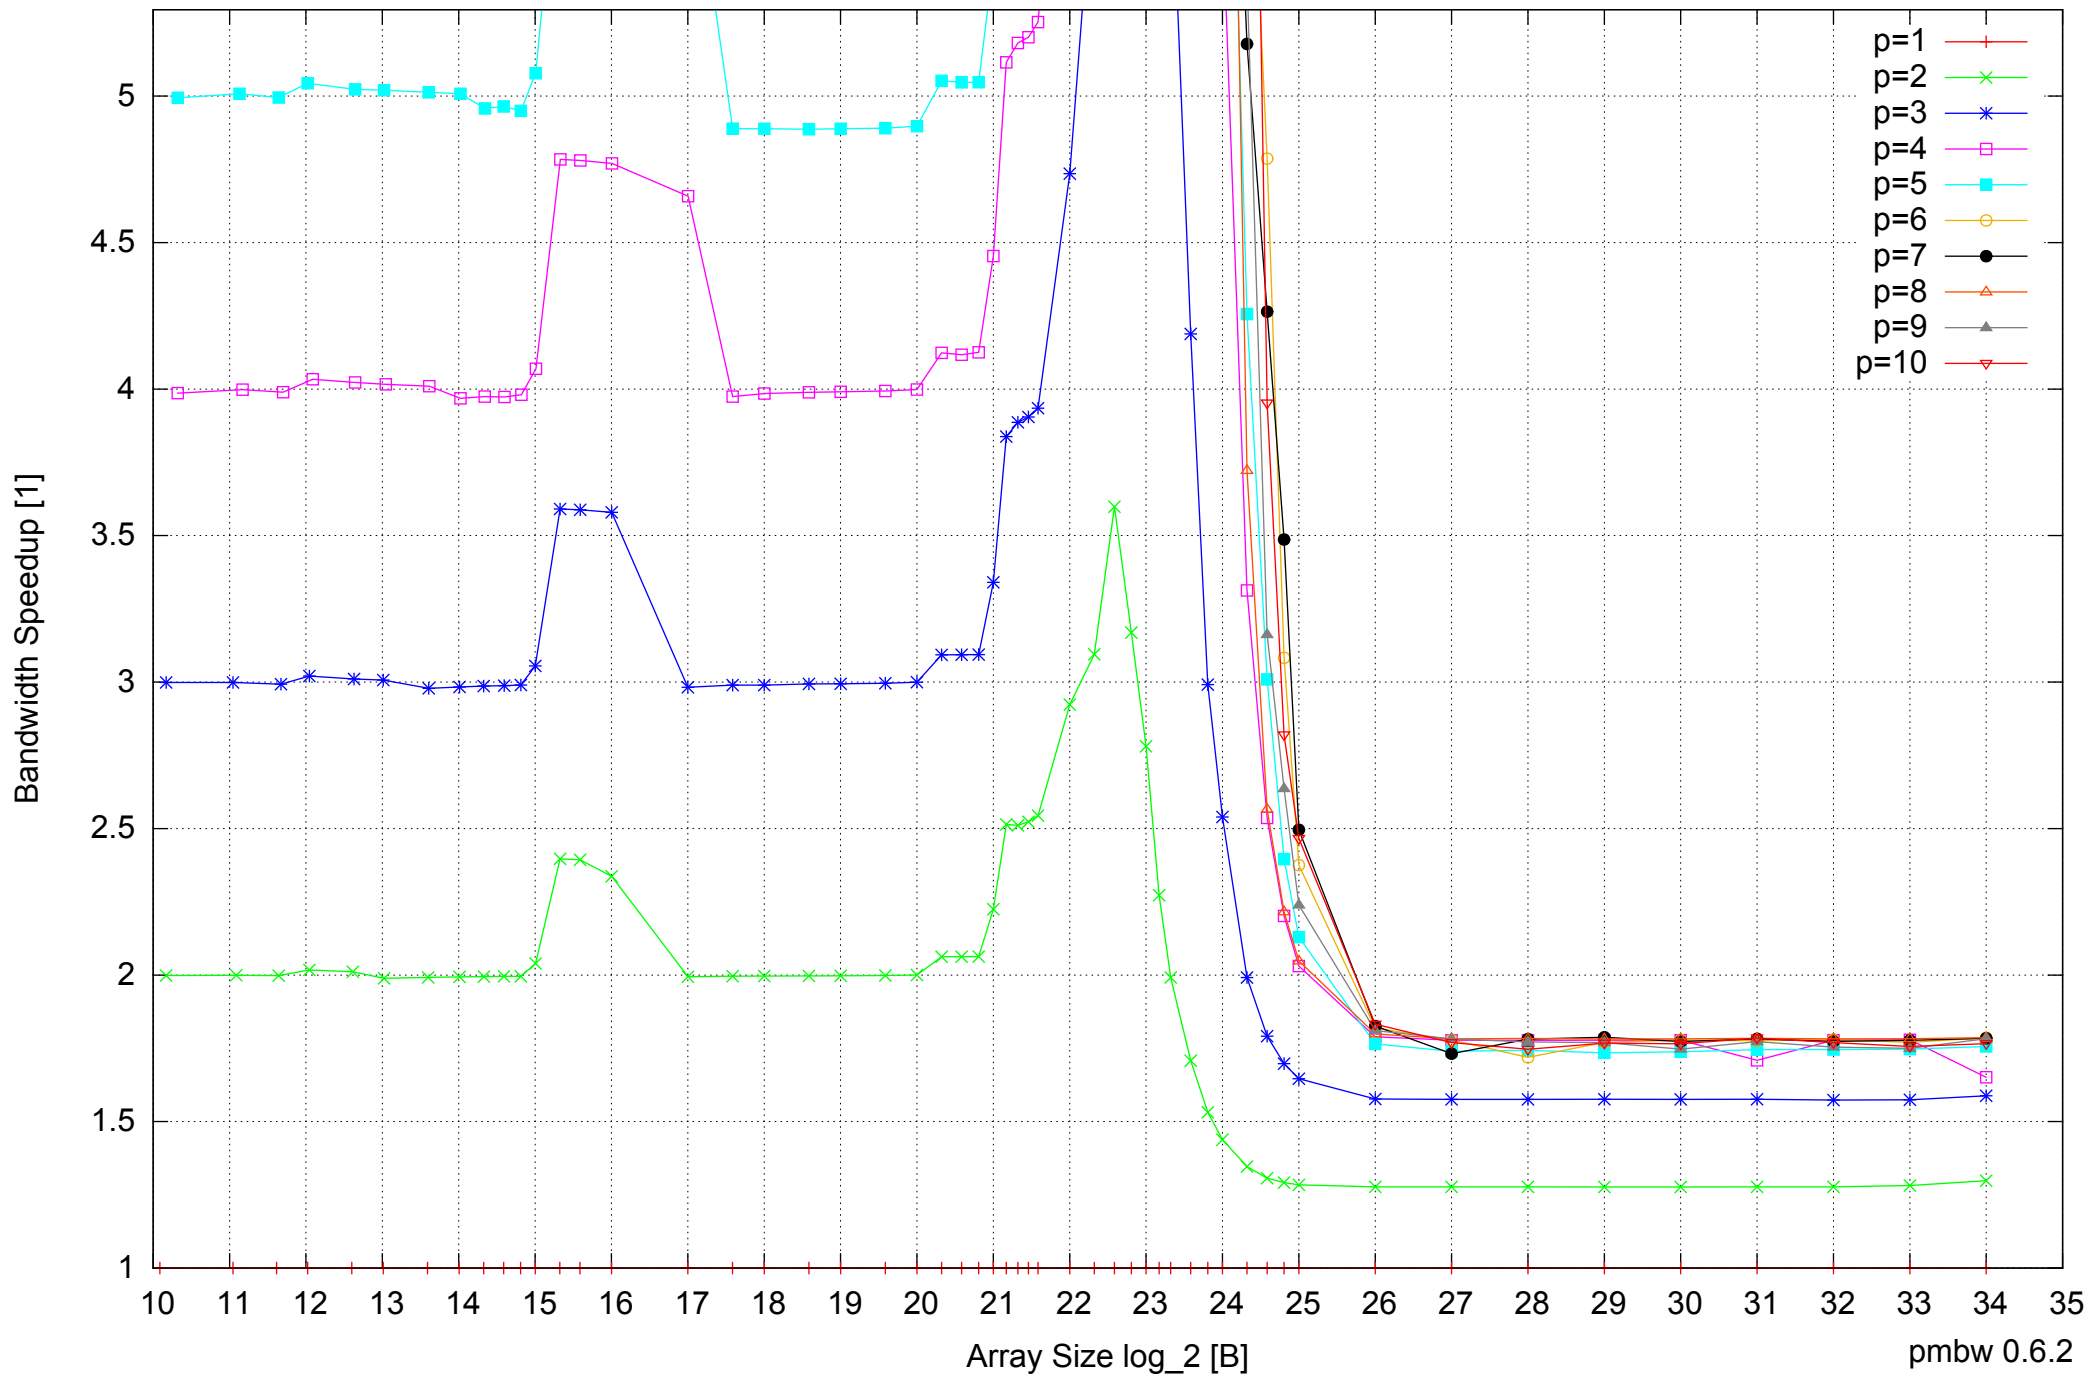

Intel Xeon X5355 24GB - Parallel Memory Bandwidth - ScanRead32PtrSimpleLoop

Intel Xeon X5355 24GB - Speedup of Parallel Memory Bandwidth - ScanRead32PtrSimpleLoop

Intel Xeon X5355 24GB - Parallel Memory Access Time - ScanRead32PtrUnrollLoop

Intel Xeon X5355 24GB - Speedup of Parallel Memory Bandwidth - ScanRead32PtrUnrollLoop

Intel Xeon X5355 24GB - Speedup of Parallel Memory Bandwidth (enlarged) - ScanRead32PtrUnrollLoop

Intel Xeon X5355 24GB - Parallel Memory Bandwidth - PermRead64SimpleLoop