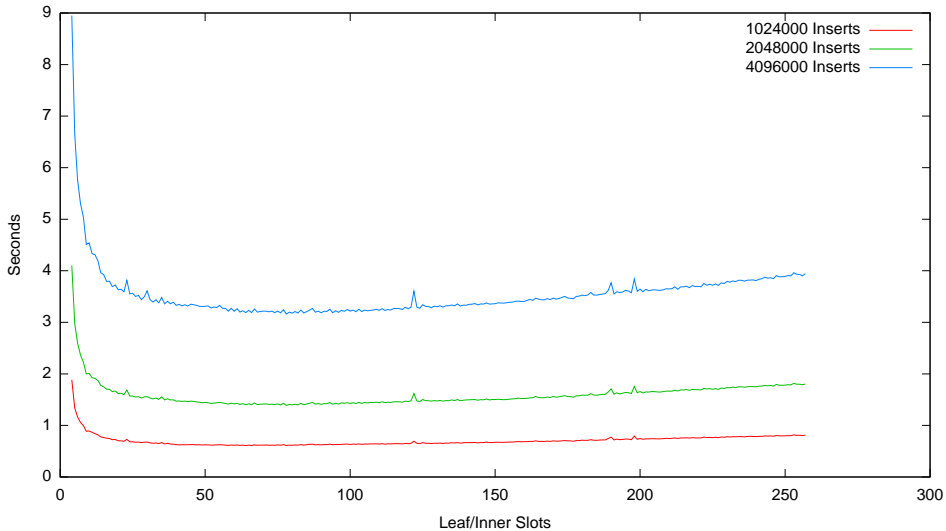

Speed Test Multiset - Absolute Time - Insertion Only (125-8000 Items)

Speed Test Multiset - Absolute Time - Insertion Only (16000-4096000 Items)

Speed Test Multiset - Normalized Time - Insertion Only (125-4096000 Items)

Speed Test - Finding the Best Slot Size - Insertion Only - Plotted by Leaf/Inner Slots in B+ Tree

Speed Test Multiset - Insert/Find/Erased (125-8000 Items)

Speed Test Multiset - Insert/Find/Erased (16000-4096000 Items)

Speed Test Multiset - Normalized Time - Insert/Find/Erse Only (125-4096000 Items)

Speed Test - Finding the Best Slot Size - Insert/Find/Erace - Plotted by Leaf/Inner Slots in B+ Tree