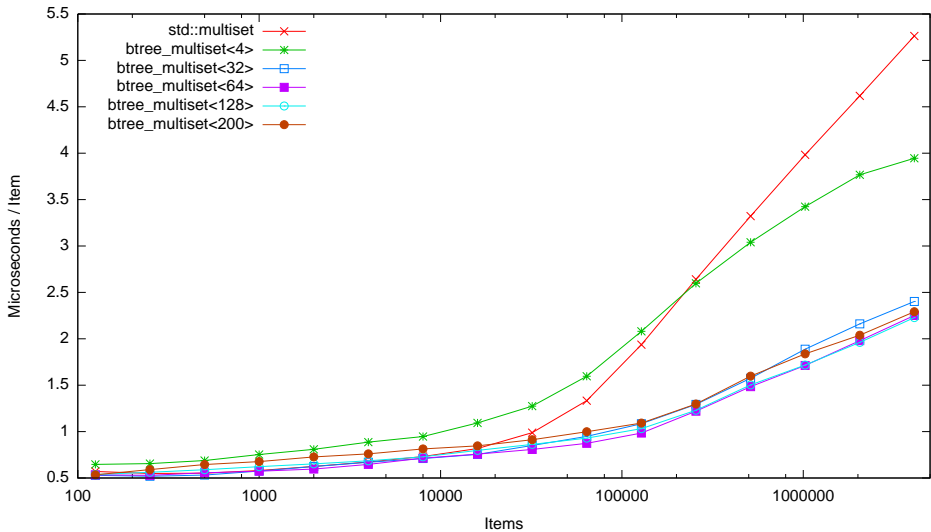

Speed Test Multiset - Absolute Time - Insertion Only (125-8000 Items)

Speed Test Multiset - Absolute Time - Insertion Only (16000-4096000 Items)

Speed Test Multiset - Normalized Time - Insertion Only (125-4096000 Items)

Speed Test - Finding the Best Slot Size - Insertion Only - Plotted by Leaf/Inner Slots in B+ Tree

Speed Test Multiset - Insert/Find/Erased (125-8000 Items)

Speed Test Multiset - Insert/Find/Erased (16000-4096000 Items)

Speed Test Multiset - Normalized Time - Insert/Find/Erse Only (125-4096000 Items)

Speed Test - Finding the Best Slot Size - Insert/Find/Erace - Plotted by Leaf/Inner Slots in B+ Tree