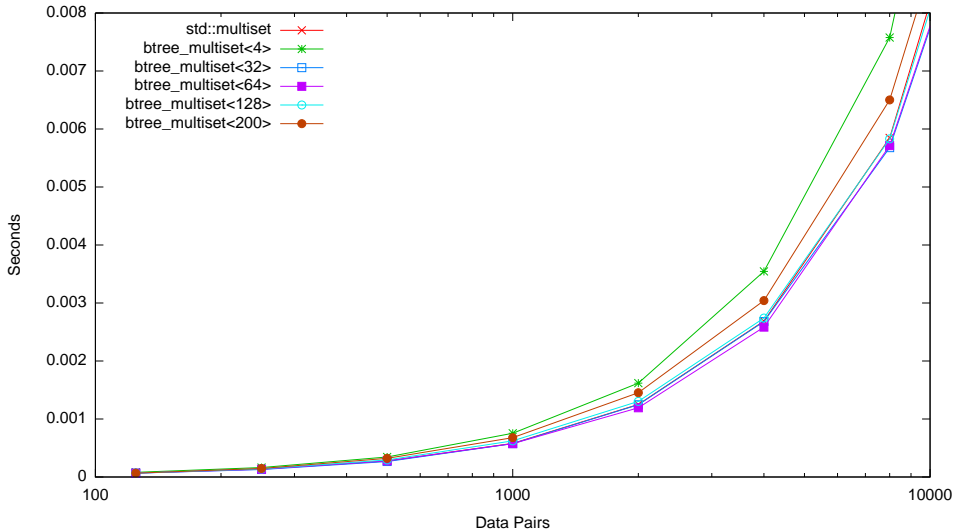

Speed Test Multiset - Absolute Time - Insertion Only (125-8000 Items)

Speed Test Multiset - Absolute Time - Insertion Only (16000-4096000 Items)

Speed Test Multiset - Normalized Time - Insertion Only (125-4096000 Items)

Speed Test - Finding the Best Slot Size - Insertion Only - Plotted by Leaf/Inner Slots in B+ Tree

Speed Test Multiset - Insert/Find/Erased (125-8000 Items)

Speed Test Multiset - Insert/Find/Erased (16000-4096000 Items)

Speed Test Multiset - Normalized Time - Insert/Find/Erse Only (125-4096000 Items)

Speed Test - Finding the Best Slot Size - Insert/Find/Erace - Plotted by Leaf/Inner Slots in B+ Tree