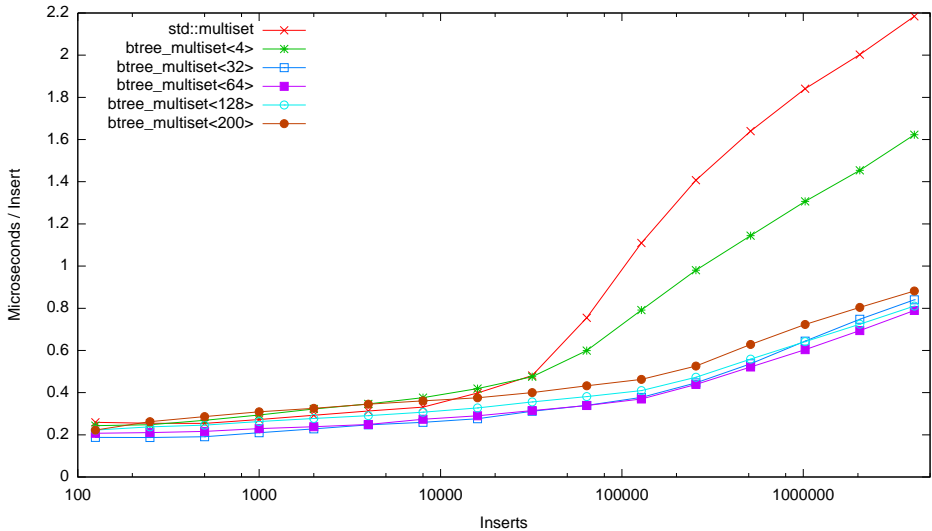

Speed Test Multiset - Absolute Time - Insertion Only (125-8000 Items)

Speed Test Multiset - Absolute Time - Insertion Only (16000-4096000 Items)

Speed Test Multiset - Normalized Time - Insertion Only (125-4096000 Items)

Speed Test - Finding the Best Slot Size - Insertion Only - Plotted by Leaf/Inner Slots in B+ Tree

Speed Test Multiset - Insert/Find/Erased (125-8000 Items)

Speed Test Multiset - Insert/Find/Erased (16000-4096000 Items)

Speed Test Multiset - Normalized Time - Insert/Find/Erse Only (125-4096000 Items)

Speed Test - Finding the Best Slot Size - Insert/Find/Erace - Plotted by Leaf/Inner Slots in B+ Tree