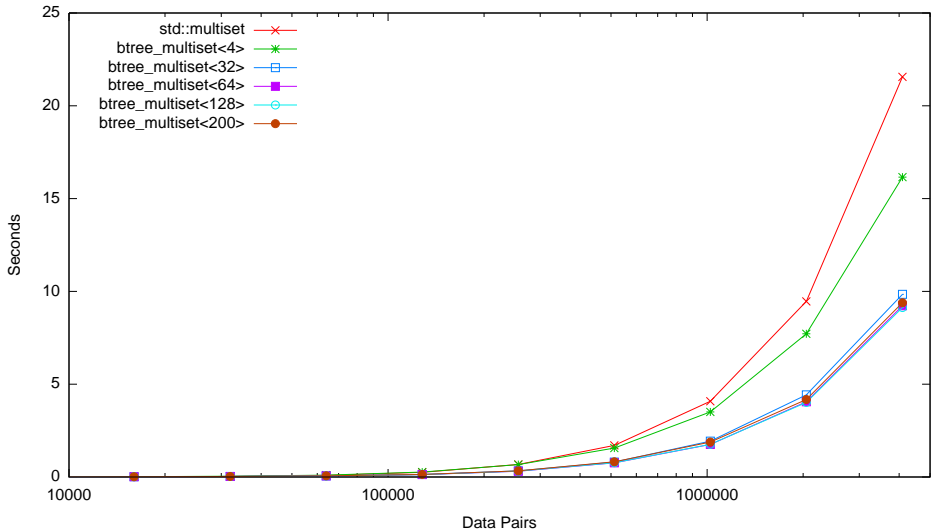

Speed Test Multiset - Absolute Time - Insertion Only (125-8000 Items)

Speed Test Multiset - Absolute Time - Insertion Only (16000-4096000 Items)

Speed Test Multiset - Normalized Time - Insertion Only (125-4096000 Items)

Speed Test - Finding the Best Slot Size - Insertion Only - Plotted by Leaf/Inner Slots in B+ Tree

Speed Test Multiset - Insert/Find/Erased (125-8000 Items)

Speed Test Multiset - Insert/Find/Erased (16000-4096000 Items)

Speed Test Multiset - Normalized Time - Insert/Find/Erse Only (125-4096000 Items)

Speed Test - Finding the Best Slot Size - Insert/Find/Erace - Plotted by Leaf/Inner Slots in B+ Tree