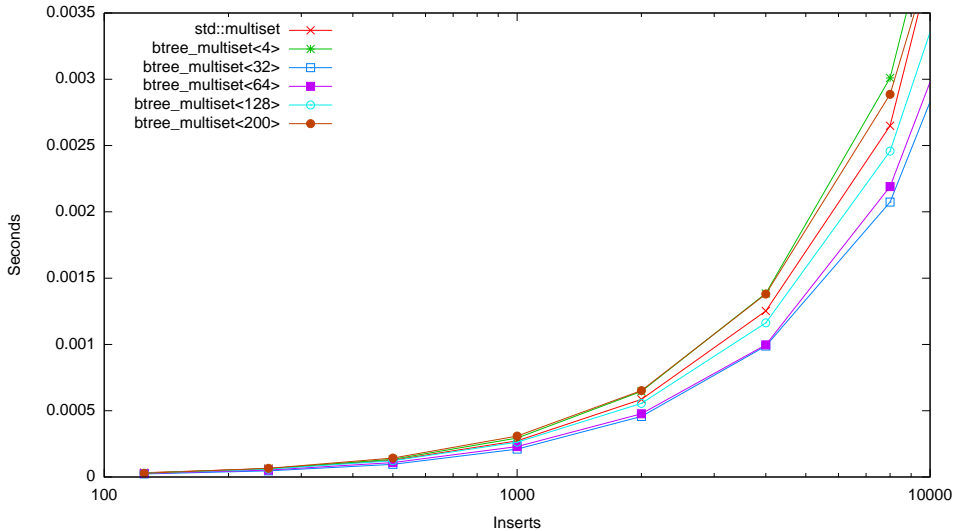

Speed Test Multiset - Absolute Time - Insertion Only (125-8000 Items)

Speed Test Multiset - Absolute Time - Insertion Only (16000-4096000 Items)

Speed Test Multiset - Normalized Time - Insertion Only (125-4096000 Items)

Speed Test - Finding the Best Slot Size - Insertion Only - Plotted by Leaf/Inner Slots in B+ Tree

Speed Test Multiset - Insert/Find/Erased (125-8000 Items)

Speed Test Multiset - Insert/Find/Erased (16000-4096000 Items)

Speed Test Multiset - Normalized Time - Insert/Find/Erse Only (125-4096000 Items)

Speed Test - Finding the Best Slot Size - Insert/Find/Erace - Plotted by Leaf/Inner Slots in B+ Tree