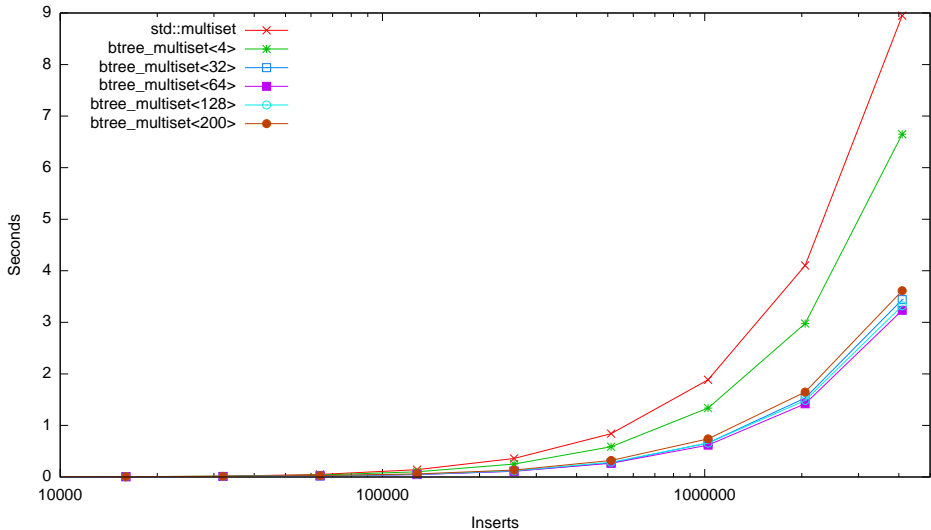

Speed Test Multiset - Absolute Time - Insertion Only (125-8000 Items)

Speed Test Multiset - Absolute Time - Insertion Only (16000-4096000 Items)

Speed Test Multiset - Normalized Time - Insertion Only (125-4096000 Items)

Speed Test - Finding the Best Slot Size - Insertion Only - Plotted by Leaf/Inner Slots in B+ Tree

Speed Test Multiset - Insert/Find/Erased (125-8000 Items)

Speed Test Multiset - Insert/Find/Erased (16000-4096000 Items)

Speed Test Multiset - Normalized Time - Insert/Find/Erse Only (125-4096000 Items)

Speed Test - Finding the Best Slot Size - Insert/Find/Erace - Plotted by Leaf/Inner Slots in B+ Tree