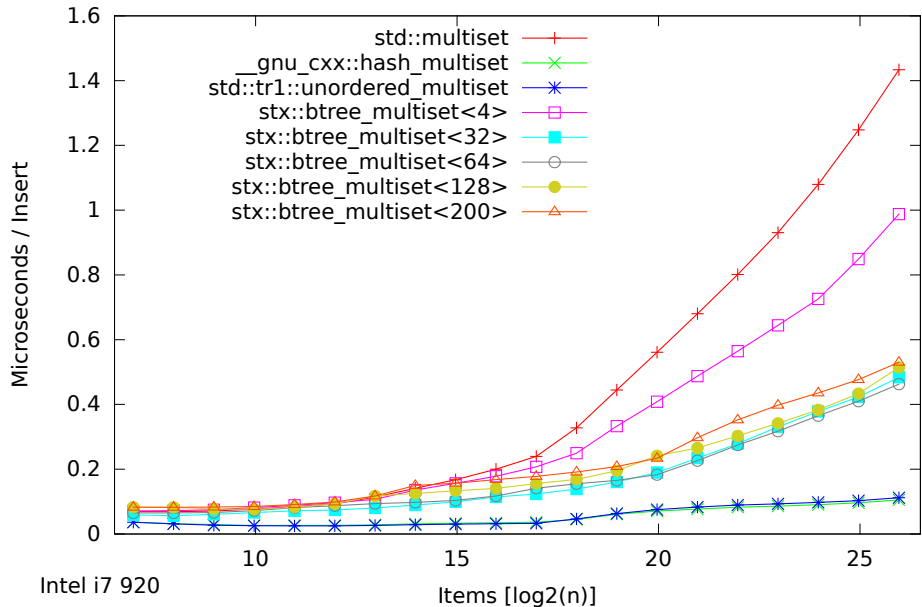

Speed Test Multiset - Normalized Time - Find Only (125-65536000 Items)

Speed Test Multimap - Normalized Time - Find Only (125-65536000 Items)

Speed Test - Ratio Multiset / Multimap - Find Only (125-65536000 Items)