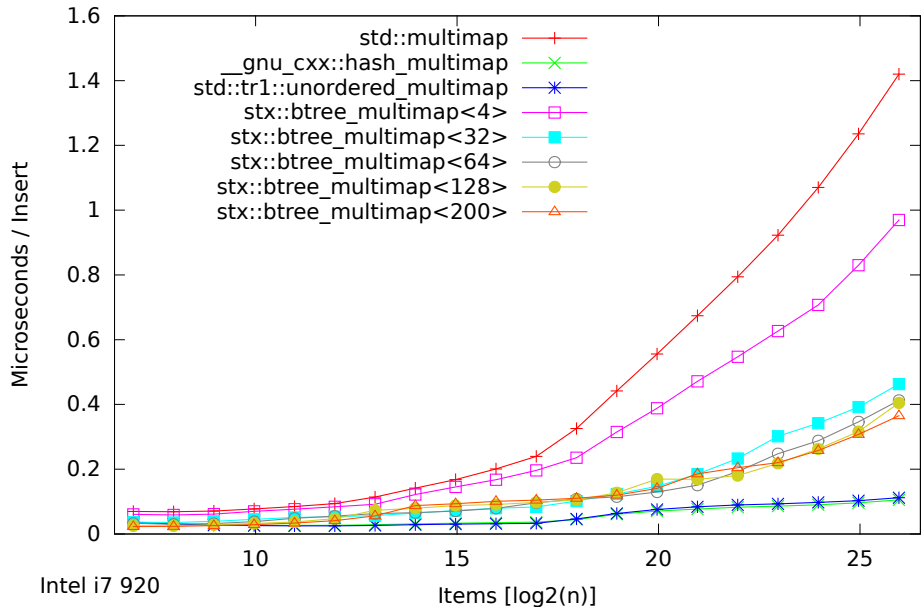

Speed Test Multiset - Normalized Time - Find Only (125-65536000 Items)

Speed Test Multimap - Normalized Time - Find Only (125-65536000 Items)

Speed Test - Ratio Multiset / Multimap - Find Only (125-65536000 Items)