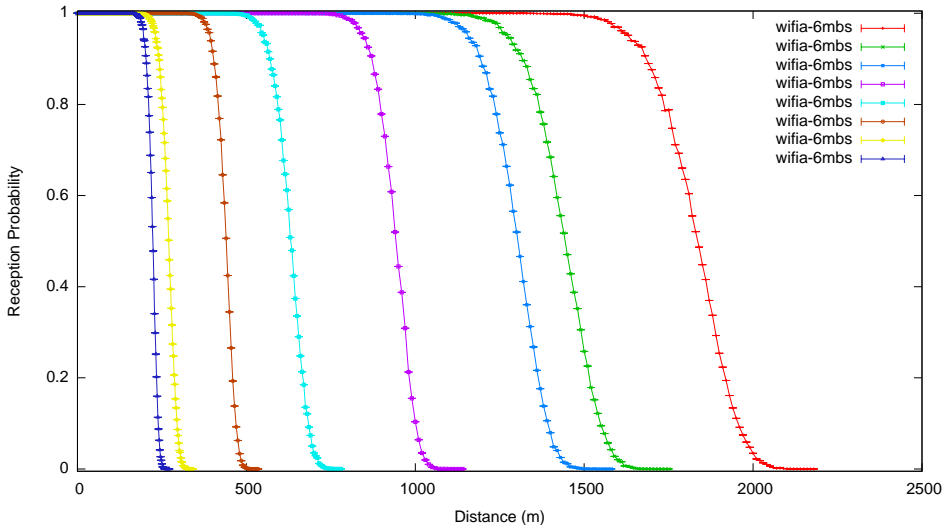

Wifi Reception with YansWifiPhy at wifia-9mbs

Wifi Reception with YansWifiPhy at wifia-48mbs

Wifi Reception with YansWifiPhy with Friis

Wifi Reception with YansWifiPhy with LogDistance (defaults)

Wifi Reception with YansWifiPhy with LogDistance (exponent = 2.2)

Wifi Reception with YansWifiPhy with ThreeLogDistance (defaults)

Wifi Reception with YansWifiPhy with ThreeLogDistance + Nakagami (m = 3.0)

Wifi Reception with YansWifiPhy with ThreeLogDistance + Nakagami (m = 5.0)

Wifi Reception with Ns2ExtWifiPhy at wifia-6mbs

Wifi Reception with Ns2ExtWifiPhy at wifia-9mbs

Wifi Reception with Ns2ExtWifiPhy at wifia-18mbs

Wifi Reception with Ns2ExtWifiPhy at wifia-24mbs

Wifi Reception with Ns2ExtWifiPhy at wifia-36mbs