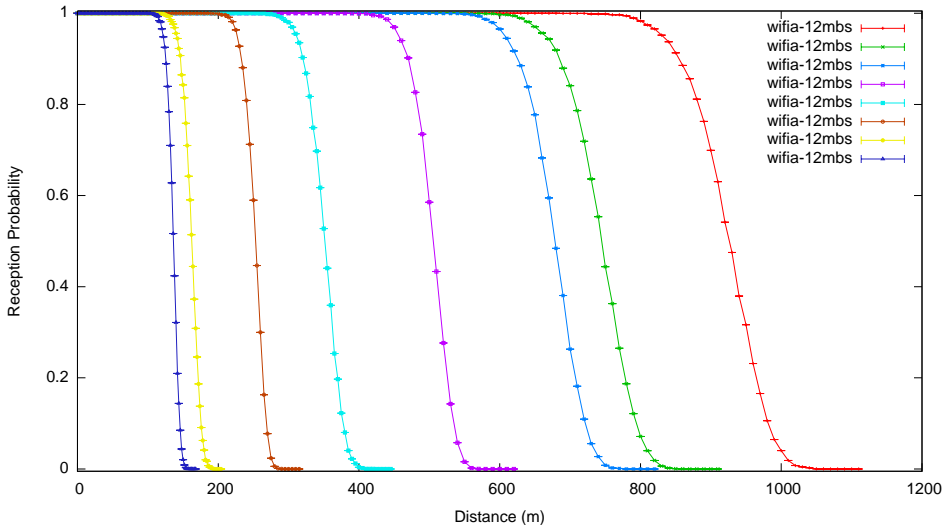

Wifi Reception with YansWifiPhy at wifia-9mbs

Wifi Reception with YansWifiPhy at wifia-48mbs

Wifi Reception with YansWifiPhy with Friis

Wifi Reception with YansWifiPhy with LogDistance (defaults)

Wifi Reception with YansWifiPhy with LogDistance (exponent = 2.2)

Wifi Reception with YansWifiPhy with ThreeLogDistance (defaults)

Wifi Reception with YansWifiPhy with ThreeLogDistance + Nakagami (m = 3.0)

Wifi Reception with YansWifiPhy with ThreeLogDistance + Nakagami (m = 5.0)

Wifi Reception with Ns2ExtWifiPhy at wifia-6mbs

Wifi Reception with Ns2ExtWifiPhy at wifia-9mbs

Wifi Reception with Ns2ExtWifiPhy at wifia-18mbs

Wifi Reception with Ns2ExtWifiPhy at wifia-24mbs

Wifi Reception with Ns2ExtWifiPhy at wifia-36mbs