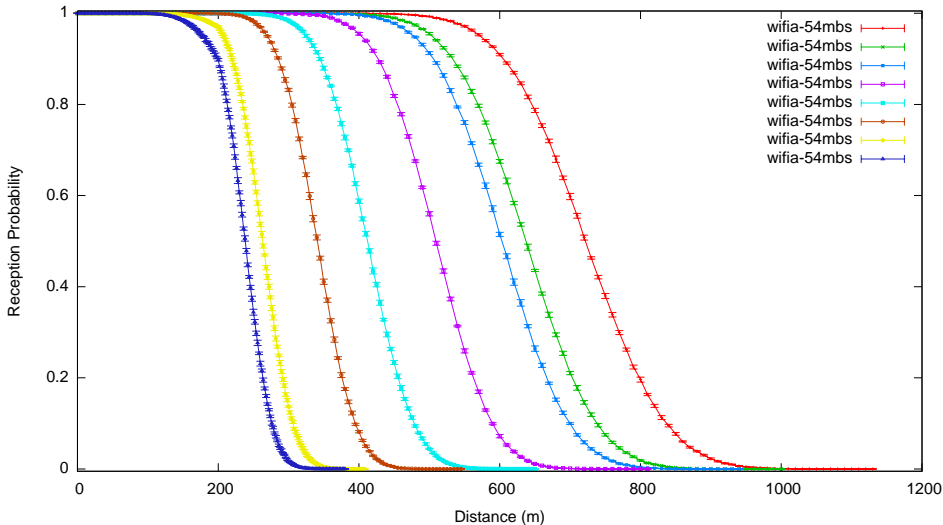

Wifi Reception with YansWifiPhy at wifia-9mbs

Wifi Reception with YansWifiPhy at wifia-48mbs

Wifi Reception with YansWifiPhy with Friis

Wifi Reception with YansWifiPhy with LogDistance (defaults)

Wifi Reception with YansWifiPhy with LogDistance (exponent = 2.2)

Wifi Reception with YansWifiPhy with ThreeLogDistance (defaults)

Wifi Reception with YansWifiPhy with ThreeLogDistance + Nakagami (m = 3.0)

Wifi Reception with YansWifiPhy with ThreeLogDistance + Nakagami (m = 5.0)

Wifi Reception with Ns2ExtWifiPhy at wifia-6mbs

Wifi Reception with Ns2ExtWifiPhy at wifia-9mbs

Wifi Reception with Ns2ExtWifiPhy at wifia-18mbs

Wifi Reception with Ns2ExtWifiPhy at wifia-24mbs

Wifi Reception with Ns2ExtWifiPhy at wifia-36mbs