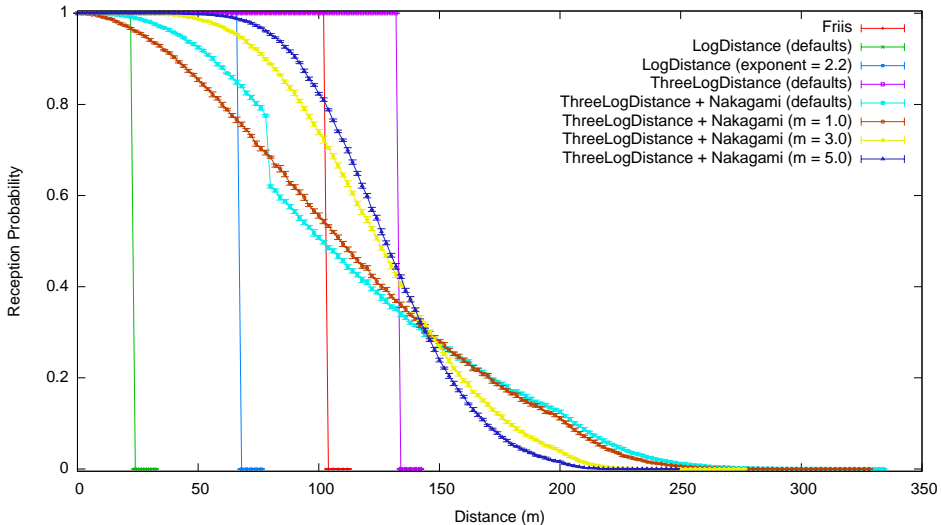

Wifi Reception with Ns2ExtWifiPhy at wifia-6mbs

Wifi Reception with Ns2ExtWifiPhy at wifia-9mbs

Wifi Reception with Ns2ExtWifiPhy at wifia-18mbs

Wifi Reception with Ns2ExtWifiPhy at wifia-24mbs

Wifi Reception with Ns2ExtWifiPhy at wifia-36mbs

Wifi Reception with Ns2ExtWifiPhy at wifia-48mbs

Wifi Reception with Ns2ExtWifiPhy at wifia-54mbs

Wifi Reception with Ns2ExtWifiPhy with Friis

Wifi Reception with Ns2ExtWifiPhy with LogDistance (defaults)