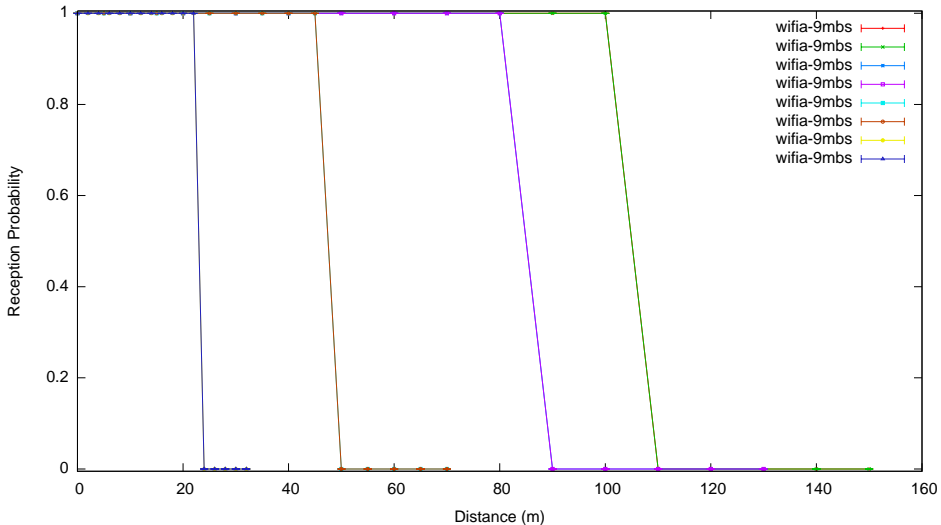

Wifi Reception with Ns2ExtWifiPhy at wifia-6mbs

Wifi Reception with Ns2ExtWifiPhy at wifia-9mbs

Wifi Reception with Ns2ExtWifiPhy at wifia-18mbs

Wifi Reception with Ns2ExtWifiPhy at wifia-24mbs

Wifi Reception with Ns2ExtWifiPhy at wifia-36mbs

Wifi Reception with Ns2ExtWifiPhy at wifia-48mbs

Wifi Reception with Ns2ExtWifiPhy at wifia-54mbs

Wifi Reception with Ns2ExtWifiPhy with Friis

Wifi Reception with Ns2ExtWifiPhy with LogDistance (defaults)