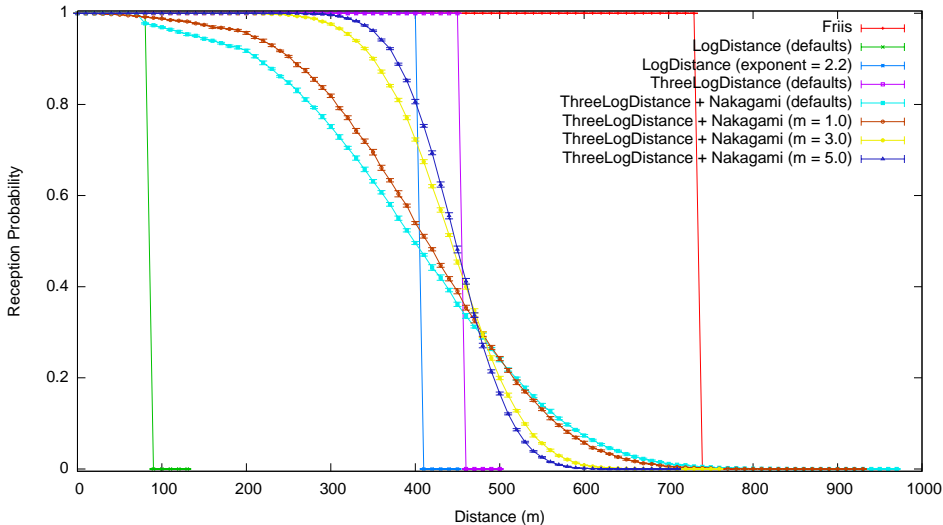

Wifi Reception with Ns2ExtWifiPhy at wifia-6mbs

Wifi Reception with Ns2ExtWifiPhy at wifia-9mbs

Wifi Reception with Ns2ExtWifiPhy at wifia-18mbs

Wifi Reception with Ns2ExtWifiPhy at wifia-24mbs

Wifi Reception with Ns2ExtWifiPhy at wifia-36mbs

Wifi Reception with Ns2ExtWifiPhy at wifia-48mbs

Wifi Reception with Ns2ExtWifiPhy at wifia-54mbs

Wifi Reception with Ns2ExtWifiPhy with Friis

Wifi Reception with Ns2ExtWifiPhy with LogDistance (defaults)