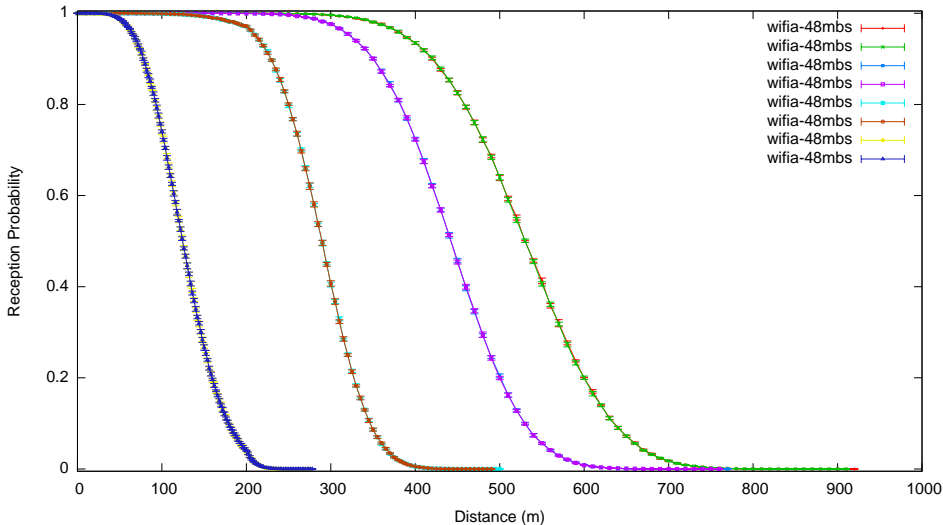

Wifi Reception with Ns2ExtWifiPhy with ThreeLogDistance + Nakagami (m = 5.0)

Wifi Reception with Ns2ExtWifiPhy with ThreeLogDistance + Nakagami (m = 3.0)