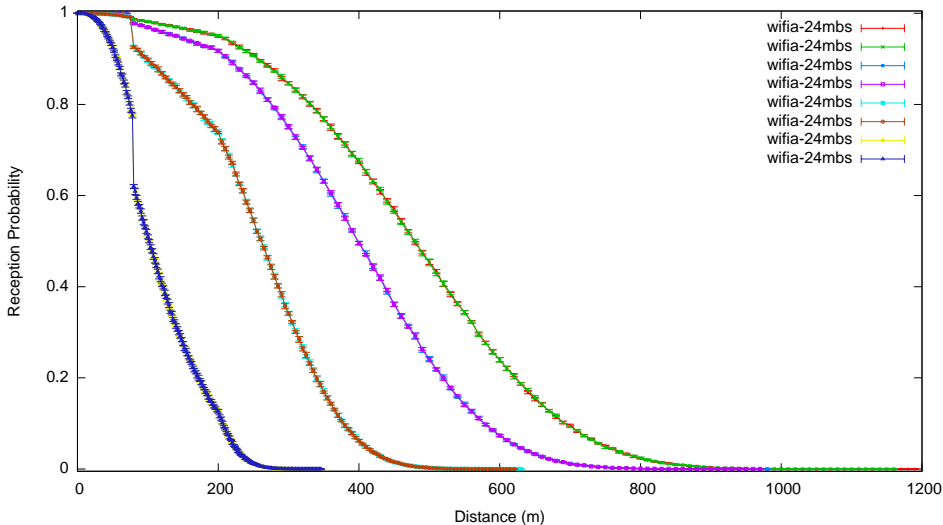

Wifi Reception with Ns2ExtWifiPhy with ThreeLogDistance + Nakagami (defaults)