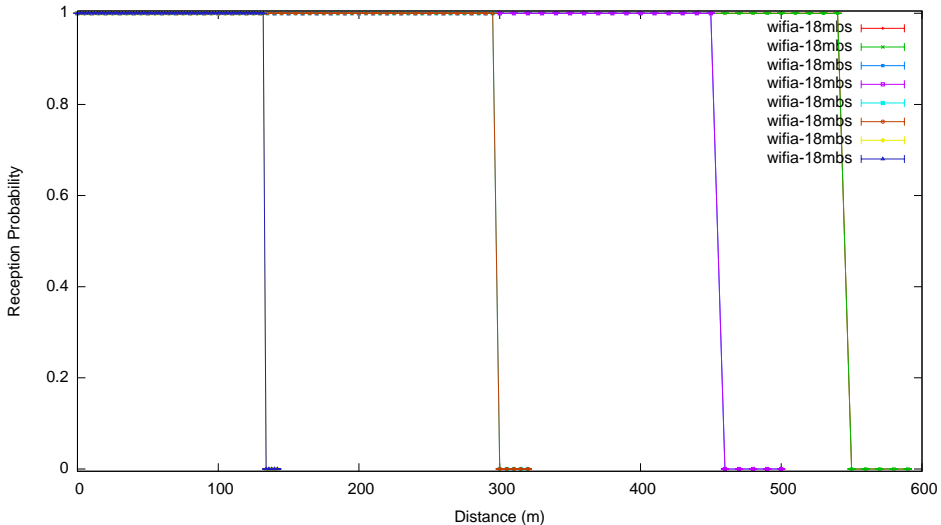

Wifi Reception with Ns2ExtWifiPhy with ThreeLogDistance + Nakagami (defaults)

Wifi Reception with Ns2ExtWifiPhy with ThreeLogDistance (defaults)