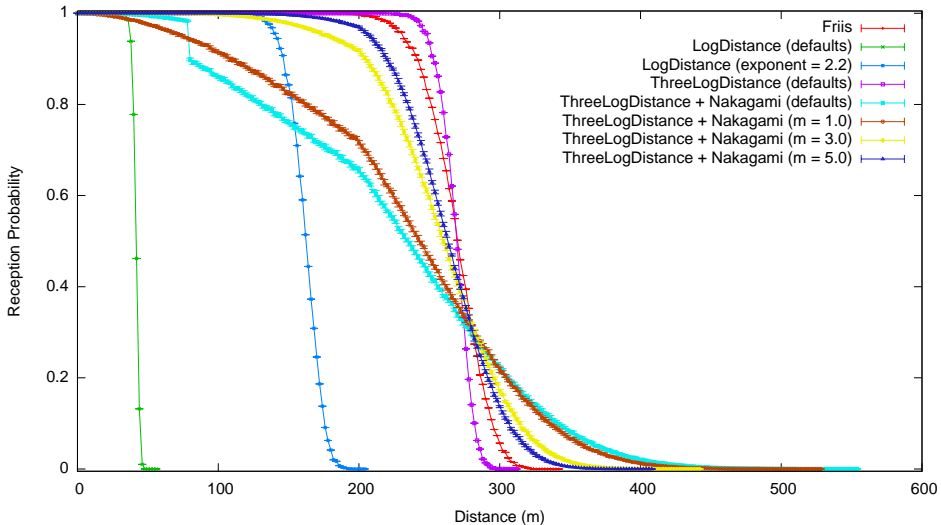

Wifi Reception with YansWifiPhy at wifia-9mbs

Wifi Reception with YansWifiPhy at wifia-48mbs

Wifi Reception with YansWifiPhy with Friis

Wifi Reception with YansWifiPhy with LogDistance (defaults)

Wifi Reception with YansWifiPhy with LogDistance (exponent = 2.2)

Wifi Reception with YansWifiPhy with ThreeLogDistance (defaults)

Wifi Reception with YansWifiPhy with ThreeLogDistance + Nakagami (m = 3.0)

Wifi Reception with YansWifiPhy with ThreeLogDistance + Nakagami (m = 5.0)

Wifi Reception with Ns2ExtWifiPhy at wifia-6mbs

Wifi Reception with Ns2ExtWifiPhy at wifia-9mbs

Wifi Reception with Ns2ExtWifiPhy at wifia-18mbs

Wifi Reception with Ns2ExtWifiPhy at wifia-24mbs

Wifi Reception with Ns2ExtWifiPhy at wifia-36mbs