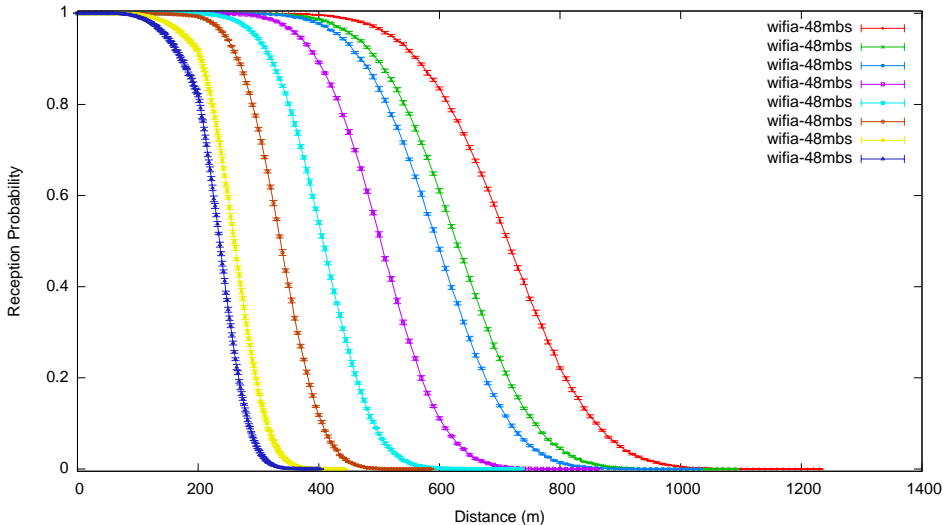

Wifi Reception with YansWifiPhy at wifia-9mbs

Wifi Reception with YansWifiPhy at wifia-48mbs

Wifi Reception with YansWifiPhy with Friis

Wifi Reception with YansWifiPhy with LogDistance (defaults)

Wifi Reception with YansWifiPhy with LogDistance (exponent = 2.2)

Wifi Reception with YansWifiPhy with ThreeLogDistance (defaults)

Wifi Reception with YansWifiPhy with ThreeLogDistance + Nakagami (m = 3.0)

Wifi Reception with YansWifiPhy with ThreeLogDistance + Nakagami (m = 5.0)

Wifi Reception with Ns2ExtWifiPhy at wifia-6mbs

Wifi Reception with Ns2ExtWifiPhy at wifia-9mbs

Wifi Reception with Ns2ExtWifiPhy at wifia-18mbs

Wifi Reception with Ns2ExtWifiPhy at wifia-24mbs

Wifi Reception with Ns2ExtWifiPhy at wifia-36mbs