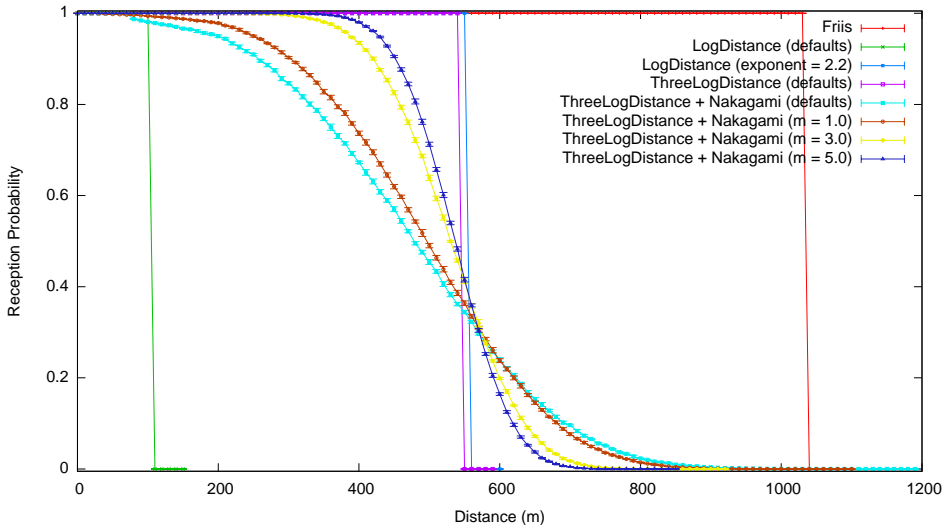

Wifi Reception with YansWifiPhy at wifia-9mbs

Wifi Reception with YansWifiPhy at wifia-48mbs

Wifi Reception with YansWifiPhy with Friis

Wifi Reception with YansWifiPhy with LogDistance (defaults)

Wifi Reception with YansWifiPhy with LogDistance (exponent = 2.2)

Wifi Reception with YansWifiPhy with ThreeLogDistance (defaults)

Wifi Reception with YansWifiPhy with ThreeLogDistance + Nakagami (m = 3.0)

Wifi Reception with YansWifiPhy with ThreeLogDistance + Nakagami (m = 5.0)

Wifi Reception with Ns2ExtWifiPhy at wifia-6mbs

Wifi Reception with Ns2ExtWifiPhy at wifia-9mbs

Wifi Reception with Ns2ExtWifiPhy at wifia-18mbs

Wifi Reception with Ns2ExtWifiPhy at wifia-24mbs

Wifi Reception with Ns2ExtWifiPhy at wifia-36mbs