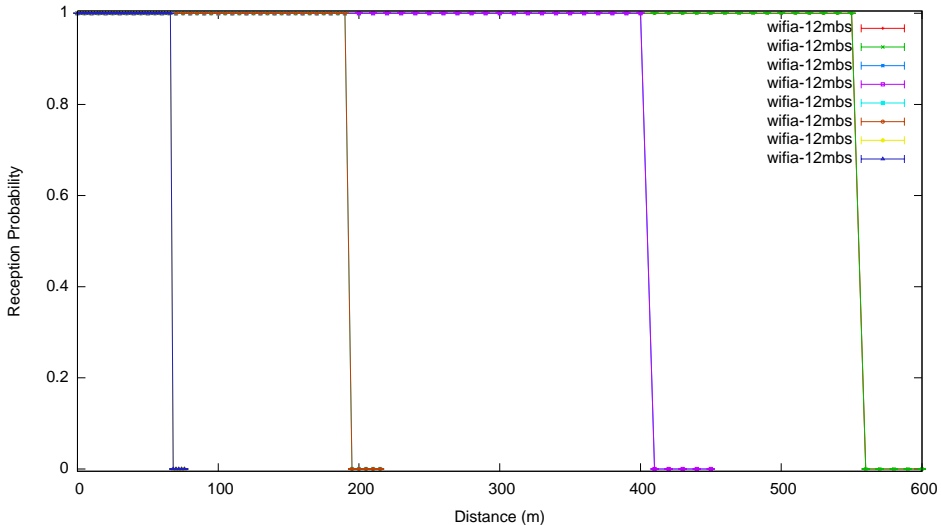

Wifi Reception with Ns2ExtWifiPhy with ThreeLogDistance (defaults)

Wifi Reception with Ns2ExtWifiPhy with LogDistance (exponent = 2.2)