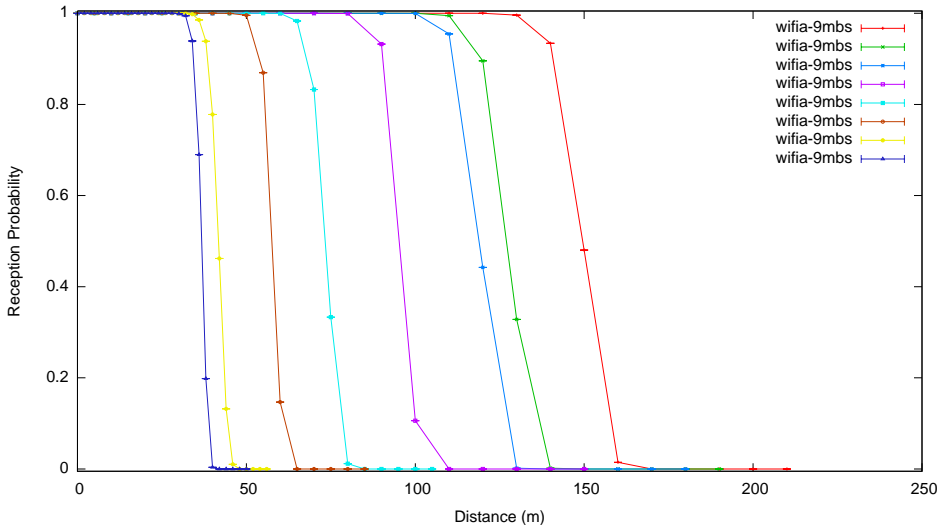

Wifi Reception with YansWifiPhy at wifia-9mbs

Wifi Reception with YansWifiPhy at wifia-48mbs

Wifi Reception with YansWifiPhy with Friis

Wifi Reception with YansWifiPhy with LogDistance (defaults)

Wifi Reception with YansWifiPhy with LogDistance (exponent = 2.2)

Wifi Reception with YansWifiPhy with ThreeLogDistance (defaults)

Wifi Reception with YansWifiPhy with ThreeLogDistance + Nakagami (m = 3.0)

Wifi Reception with YansWifiPhy with ThreeLogDistance + Nakagami (m = 5.0)

Wifi Reception with Ns2ExtWifiPhy at wifia-6mbs

Wifi Reception with Ns2ExtWifiPhy at wifia-9mbs

Wifi Reception with Ns2ExtWifiPhy at wifia-18mbs

Wifi Reception with Ns2ExtWifiPhy at wifia-24mbs

Wifi Reception with Ns2ExtWifiPhy at wifia-36mbs