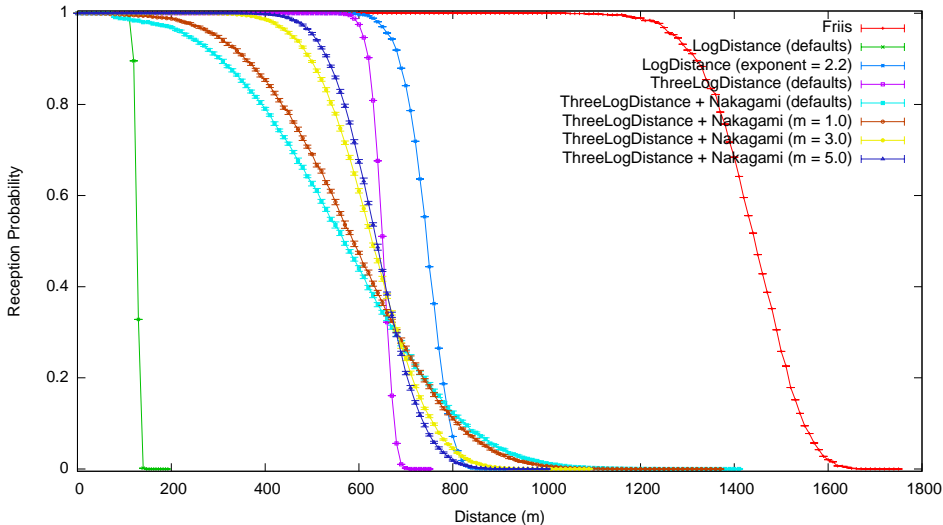

Wifi Reception with YansWifiPhy at wifia-9mbs

Wifi Reception with YansWifiPhy at wifia-48mbs

Wifi Reception with YansWifiPhy with Friis

Wifi Reception with YansWifiPhy with LogDistance (defaults)

Wifi Reception with YansWifiPhy with LogDistance (exponent = 2.2)

Wifi Reception with YansWifiPhy with ThreeLogDistance (defaults)

Wifi Reception with YansWifiPhy with ThreeLogDistance + Nakagami (m = 3.0)

Wifi Reception with YansWifiPhy with ThreeLogDistance + Nakagami (m = 5.0)

Wifi Reception with Ns2ExtWifiPhy at wifia-6mbs

Wifi Reception with Ns2ExtWifiPhy at wifia-9mbs

Wifi Reception with Ns2ExtWifiPhy at wifia-18mbs

Wifi Reception with Ns2ExtWifiPhy at wifia-24mbs

Wifi Reception with Ns2ExtWifiPhy at wifia-36mbs