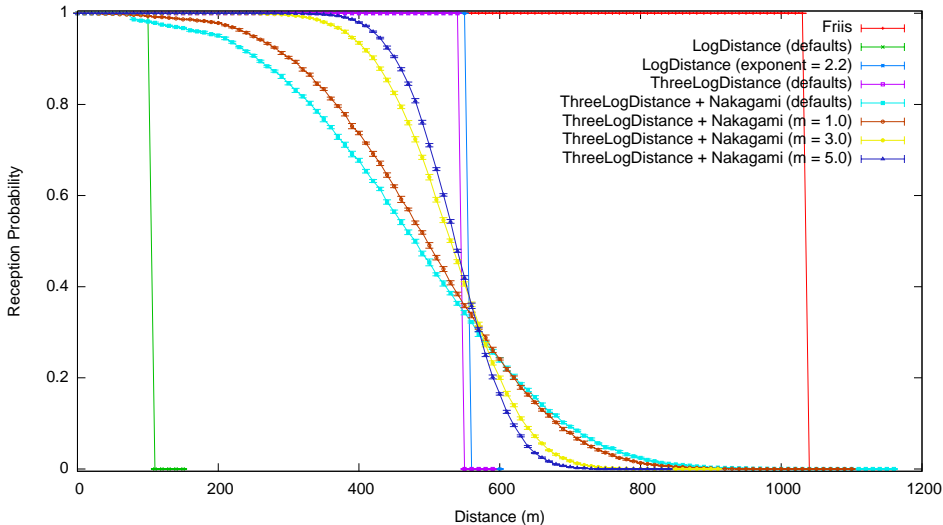

Wifi Reception with YansWifiPhy at wifia-9mbs

Wifi Reception with YansWifiPhy at wifia-48mbs

Wifi Reception with YansWifiPhy with Friis

Wifi Reception with YansWifiPhy with LogDistance (defaults)

Wifi Reception with YansWifiPhy with LogDistance (exponent = 2.2)

Wifi Reception with YansWifiPhy with ThreeLogDistance (defaults)

Wifi Reception with YansWifiPhy with ThreeLogDistance + Nakagami (m = 3.0)

Wifi Reception with YansWifiPhy with ThreeLogDistance + Nakagami (m = 5.0)

Wifi Reception with Ns2ExtWifiPhy at wifia-6mbs

Wifi Reception with Ns2ExtWifiPhy at wifia-9mbs

Wifi Reception with Ns2ExtWifiPhy at wifia-18mbs

Wifi Reception with Ns2ExtWifiPhy at wifia-24mbs

Wifi Reception with Ns2ExtWifiPhy at wifia-36mbs