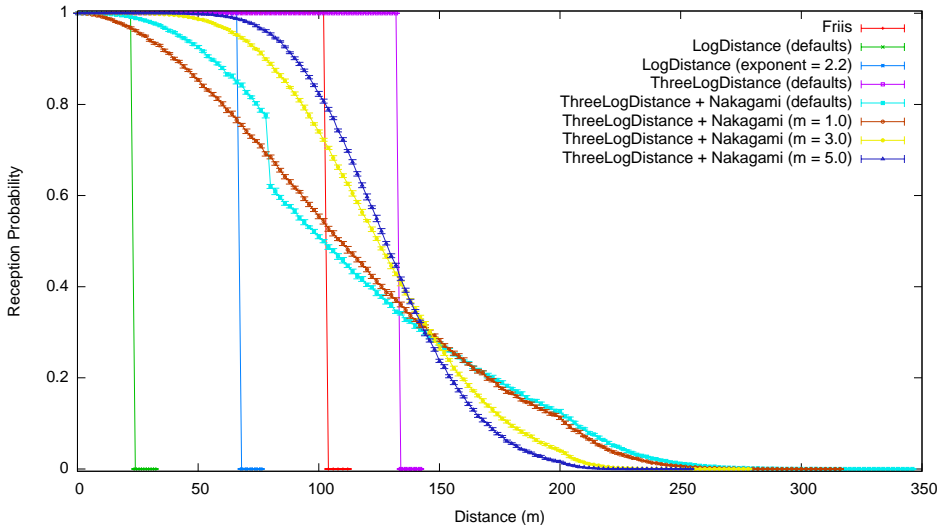

Wifi Reception with Ns2ExtWifiPhy at wifia-6mbs

Wifi Reception with Ns2ExtWifiPhy at wifia-9mbs

Wifi Reception with Ns2ExtWifiPhy at wifia-18mbs

Wifi Reception with Ns2ExtWifiPhy at wifia-24mbs

Wifi Reception with Ns2ExtWifiPhy at wifia-36mbs

Wifi Reception with Ns2ExtWifiPhy at wifia-48mbs

Wifi Reception with Ns2ExtWifiPhy at wifia-54mbs

Wifi Reception with Ns2ExtWifiPhy with Friis

Wifi Reception with Ns2ExtWifiPhy with LogDistance (defaults)