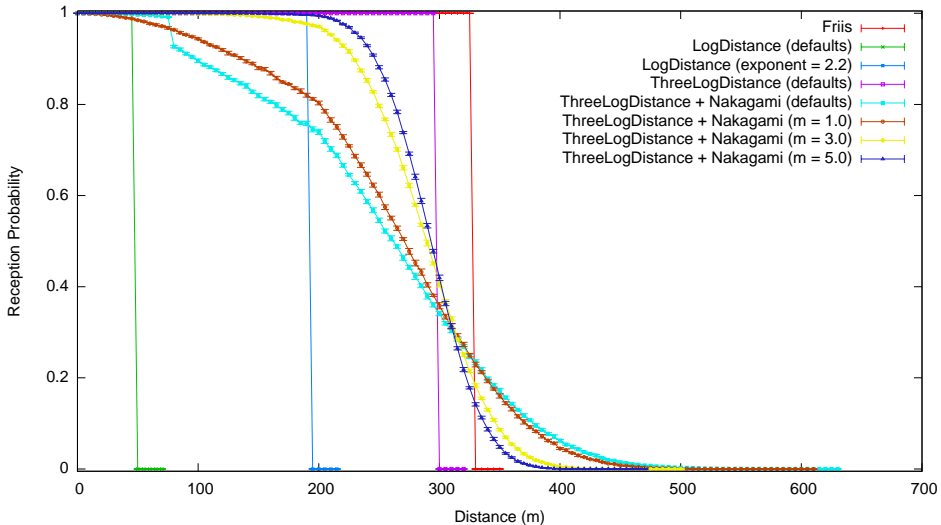

Wifi Reception with Ns2ExtWifiPhy at wifia-6mbs

Wifi Reception with Ns2ExtWifiPhy at wifia-9mbs

Wifi Reception with Ns2ExtWifiPhy at wifia-18mbs

Wifi Reception with Ns2ExtWifiPhy at wifia-24mbs

Wifi Reception with Ns2ExtWifiPhy at wifia-36mbs

Wifi Reception with Ns2ExtWifiPhy at wifia-48mbs

Wifi Reception with Ns2ExtWifiPhy at wifia-54mbs

Wifi Reception with Ns2ExtWifiPhy with Friis

Wifi Reception with Ns2ExtWifiPhy with LogDistance (defaults)