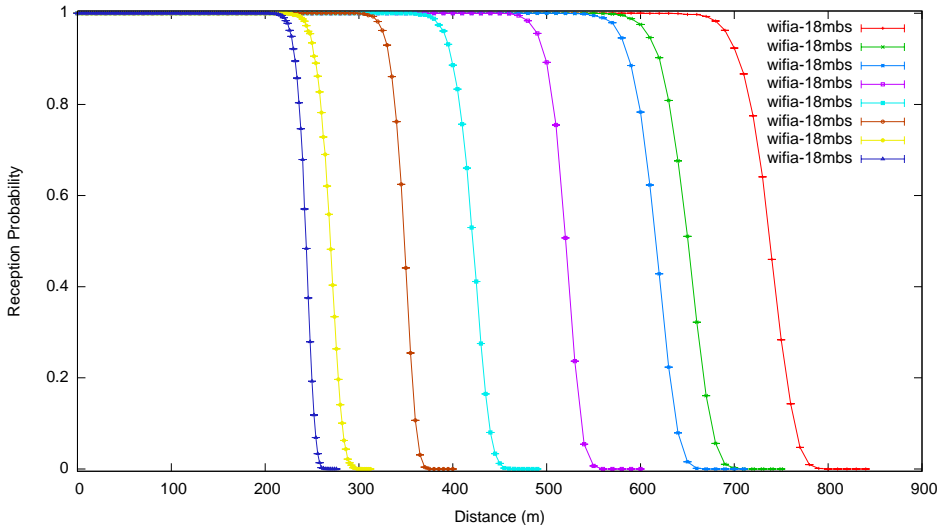

Wifi Reception with YansWifiPhy at wifia-9mbs

Wifi Reception with YansWifiPhy at wifia-48mbs

Wifi Reception with YansWifiPhy with Friis

Wifi Reception with YansWifiPhy with LogDistance (defaults)

Wifi Reception with YansWifiPhy with LogDistance (exponent = 2.2)

Wifi Reception with YansWifiPhy with ThreeLogDistance (defaults)

Wifi Reception with YansWifiPhy with ThreeLogDistance + Nakagami (m = 3.0)

Wifi Reception with YansWifiPhy with ThreeLogDistance + Nakagami (m = 5.0)

Wifi Reception with Ns2ExtWifiPhy at wifia-6mbs

Wifi Reception with Ns2ExtWifiPhy at wifia-9mbs

Wifi Reception with Ns2ExtWifiPhy at wifia-18mbs

Wifi Reception with Ns2ExtWifiPhy at wifia-24mbs

Wifi Reception with Ns2ExtWifiPhy at wifia-36mbs