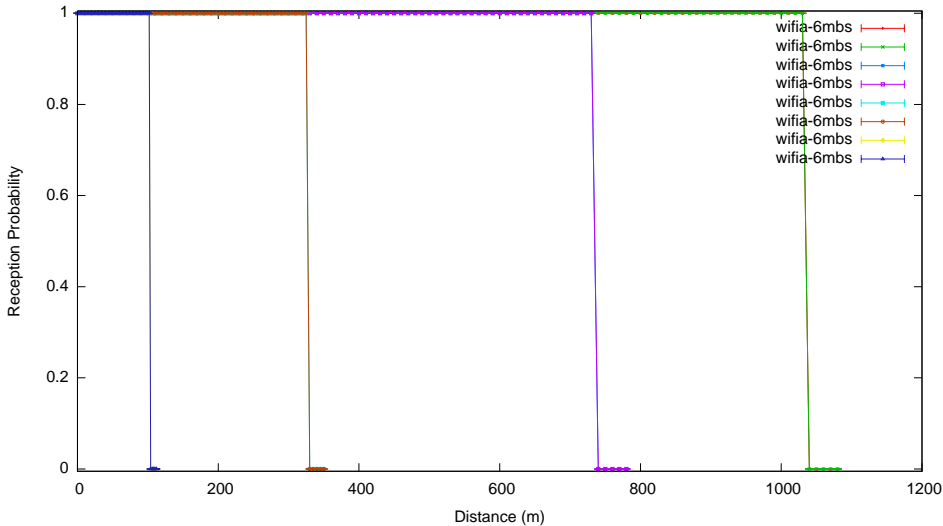

Wifi Reception with Ns2ExtWifiPhy at wifia-6mbs

Wifi Reception with Ns2ExtWifiPhy at wifia-9mbs

Wifi Reception with Ns2ExtWifiPhy at wifia-18mbs

Wifi Reception with Ns2ExtWifiPhy at wifia-24mbs

Wifi Reception with Ns2ExtWifiPhy at wifia-36mbs

Wifi Reception with Ns2ExtWifiPhy at wifia-48mbs

Wifi Reception with Ns2ExtWifiPhy at wifia-54mbs

Wifi Reception with Ns2ExtWifiPhy with Friis

Wifi Reception with Ns2ExtWifiPhy with LogDistance (defaults)