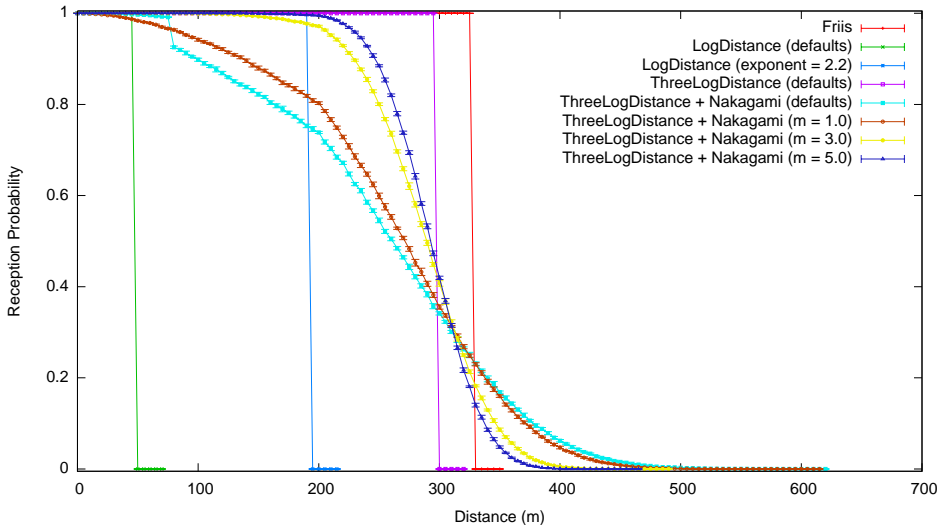

Wifi Reception with Ns2ExtWifiPhy at wifia-6mbs

Wifi Reception with Ns2ExtWifiPhy at wifia-9mbs

Wifi Reception with Ns2ExtWifiPhy at wifia-18mbs

Wifi Reception with Ns2ExtWifiPhy at wifia-24mbs

Wifi Reception with Ns2ExtWifiPhy at wifia-36mbs

Wifi Reception with Ns2ExtWifiPhy at wifia-48mbs

Wifi Reception with Ns2ExtWifiPhy at wifia-54mbs

Wifi Reception with Ns2ExtWifiPhy with Friis

Wifi Reception with Ns2ExtWifiPhy with LogDistance (defaults)